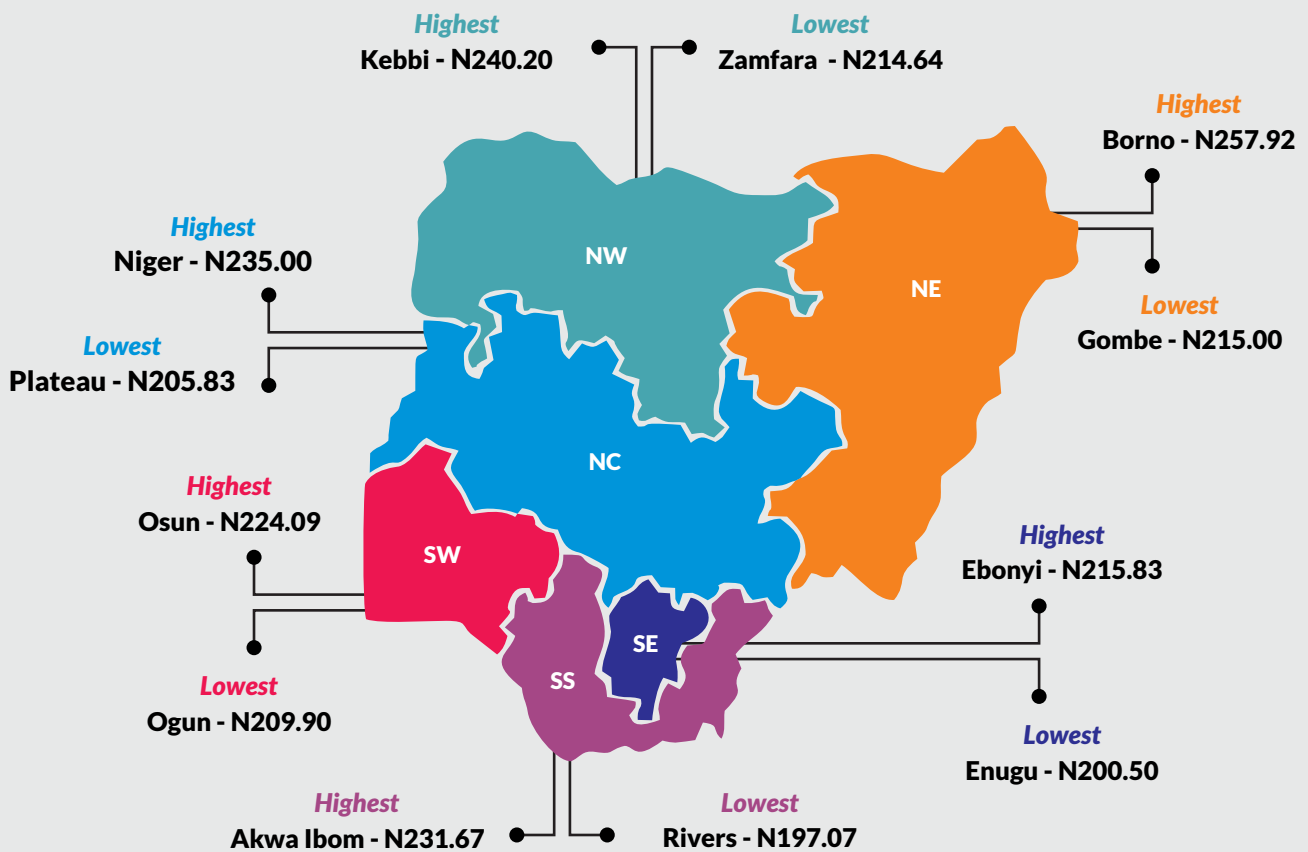

AUTOMOTIVE GAS OIL (DIESEL) PRICE WATCH - AUGUST 2020

Average Diesel Prices Across Zones

AUTOMOTIVE GAS OIL (DIESEL) PRICE WATCH - AUGUST 2020

Average Diesel Prices Across States

September 2019	
Average	227.92
YoY	7.69
MoM	-0.50

October 2019	
Average	226.19
YoY	3.13
MoM	-0.76

November 2019	
Average	225.08
YoY	2.52
MoM	-0.49

December 2019	
Average	229.81
YoY	3.72
MoM	2.10

August 2019	
Average	229.08
YoY	10.14
MoM	1.83

January 2020	
Average	229.78
YoY	2.09
MoM	-0.01