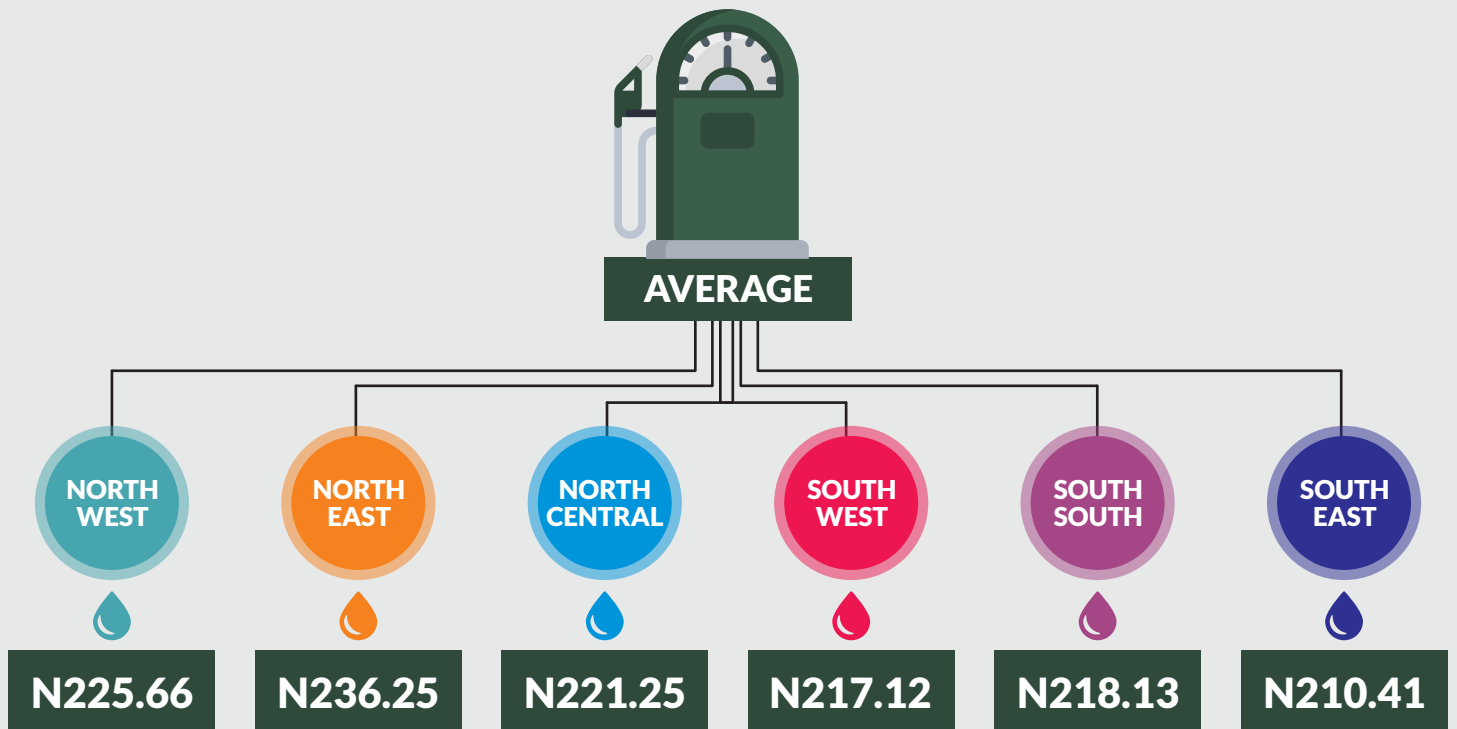

AUTOMOTIVE GAS OIL (DIESEL) PRICE WATCH - AUGUST 2020

Average Diesel Prices Across Zones

AUTOMOTIVE GAS OIL (DIESEL) PRICE WATCH - AUGUST 2020

Average Diesel Prices Across States

September 2019	
Average	227.92
YoY	7.69
MoM	-0.50

October 2019	
Average	226.19
YoY	3.13
MoM	-0.76

November 2019	
Average	225.08
YoY	2.52
MoM	-0.49

December 2019	
Average	229.81
YoY	3.72
MoM	2.10

August 2019	
Average	229.08
YoY	10.14
MoM	1.83

January 2020	
Average	229.78
YoY	2.09
MoM	-0.01