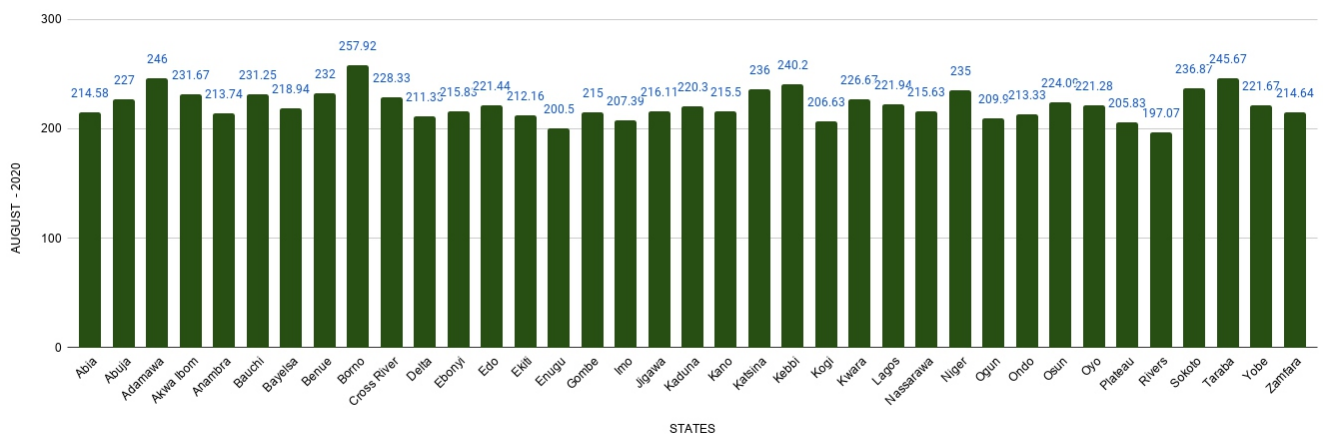

STATES WITH THE LOWEST AVERAGE PRICES IN AUGUST 2020

	August-20	YoY %	MoM %
RIVERS	197.07	-8.03	-3.43
ENUGU	200.50	-16.14	-5.03
PLATEAU	205.83	-6.44	-3.14

AVERAGE DIESEL PRICES ACROSS STATES