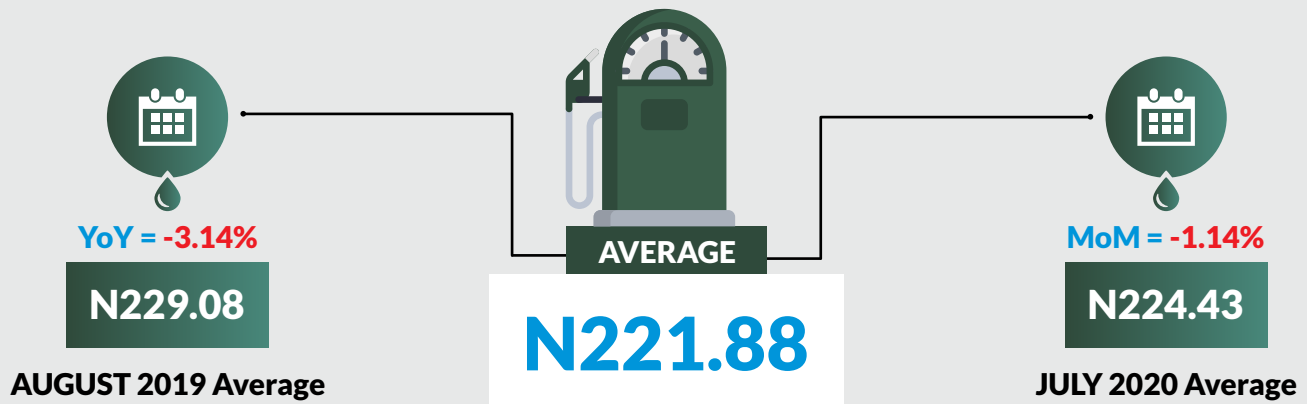

EXECUTIVE SUMMARY

Average price paid by consumers for automotive gas oil (diesel) decreased by -1.14% month-on-month and by -3.14% year-on-year to N221.88 in August 2020 from to N224.43 in July 2020.

States with the highest average price of diesel were Borno (N257.92), Adamawa (N246.00) and Taraba (N245.67).

States with the lowest average price of diesel were Rivers (N197.07), Enugu (N200.50) and Plateau (N205.83).

AUTOMOTIVE GAS OIL (DIESEL) PRICE WATCH - AUGUST 2020

Average Diesel Prices Across States

STATES WITH THE HIGHEST AVERAGE PRICES IN AUGUST 2020