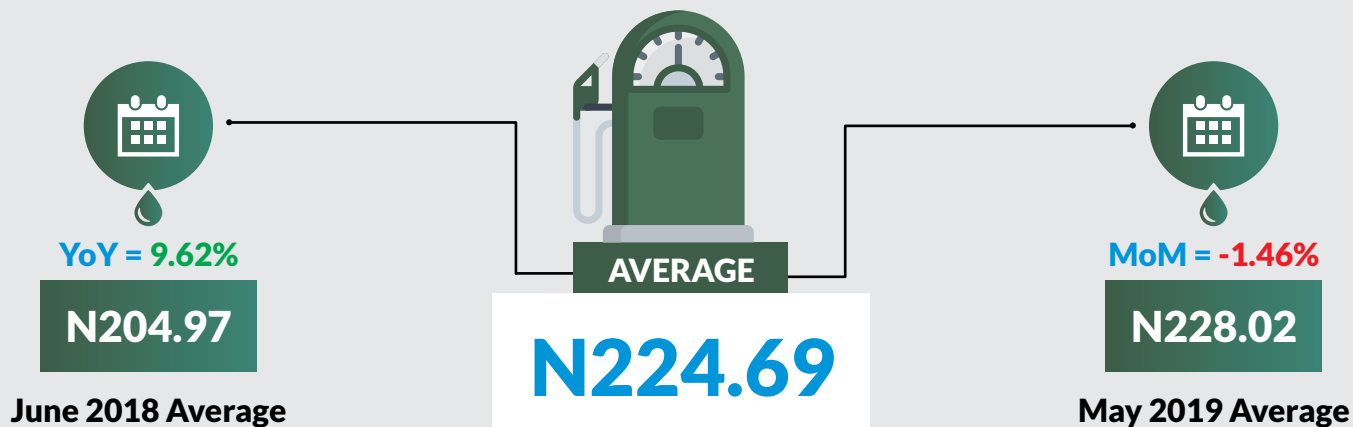

Average Diesel Prices Across States