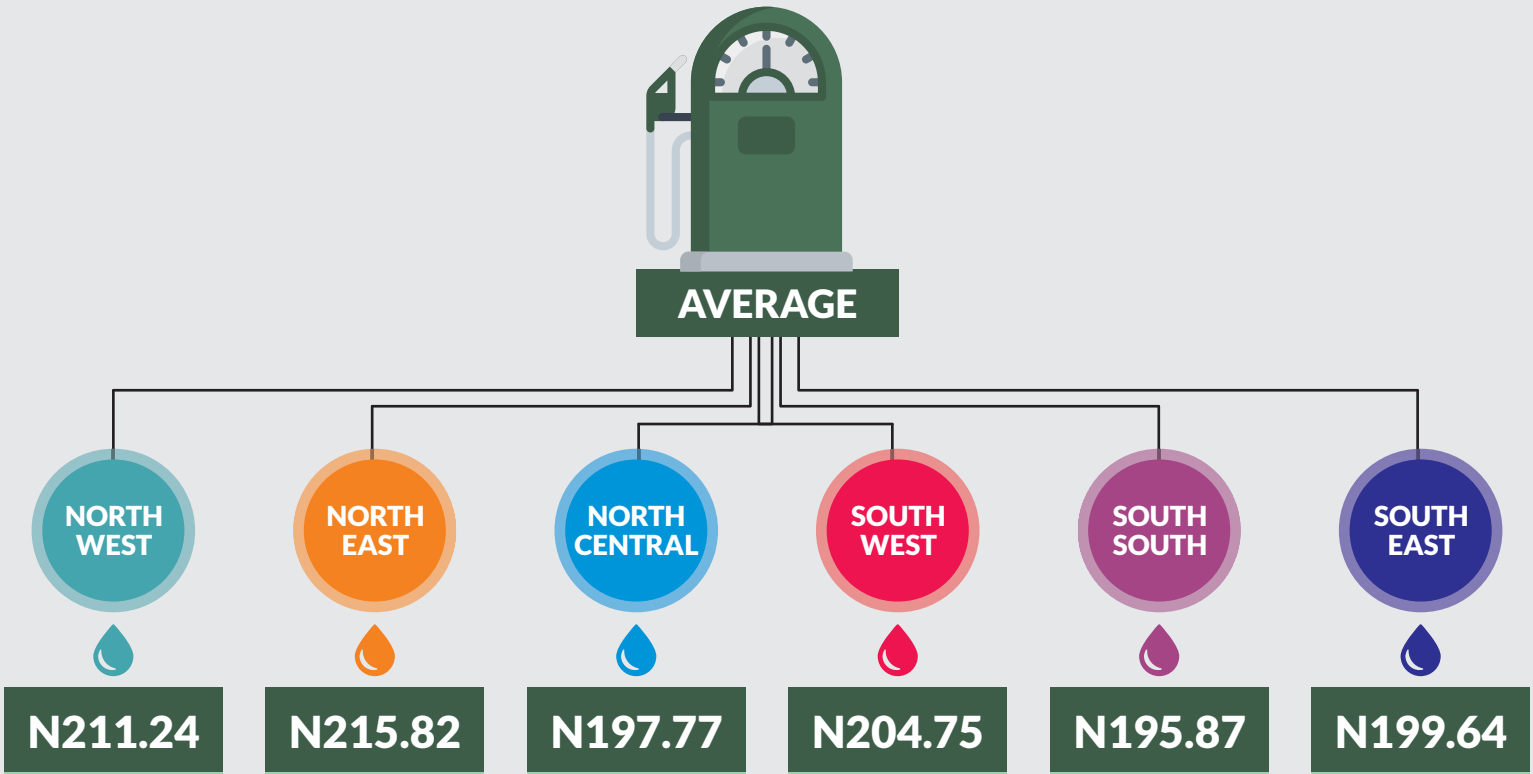

States with the highest average price of diesel were Borno (N266.67), Taraba (N250.00) and Abuja (N239.00).

States with the lowest average price of diesel were Bayelsa (N204.17), Nasarawa (N196.91) and Plateau (N183.33).

Average Diesel Prices Across States

STATES WITH THE HIGHEST AVERAGE PRICES IN JUNE 2019

| | Jun-19 | YoY % | MoM % |
|---------------|---------------|--------------|--------------|
| BORNO | 266.67 | 21.83 | 0.00 |
| TARABA | 250.00 | -2.01 | 10.06 |
| ABUJA | 239.00 | 29.17 | 3.91 |

STATES WITH THE LOWEST AVERAGE PRICES IN JUNE 2019

| | Jun-19 | YoY % | MoM % |
|-----------------|---------------|---------------|---------------|
| BAYELSA | 204.17 | 7.36 | -8.33 |
| NASARAWA | 196.91 | 12.26 | -4.84 |
| PLATEAU | 183.33 | -10.33 | -15.71 |

Average Prices Across States

Average Diesel Prices Across Zones

Average Diesel Prices Across States

| July 2018 | |
|-----------|---------------|
| Average | 204.32 |
| YoY | 3.39 |
| MoM | -0.32 |

| August 2018 | |
|-------------|---------------|
| Average | 207.98 |
| YoY | 5.99 |
| MoM | 1.79 |