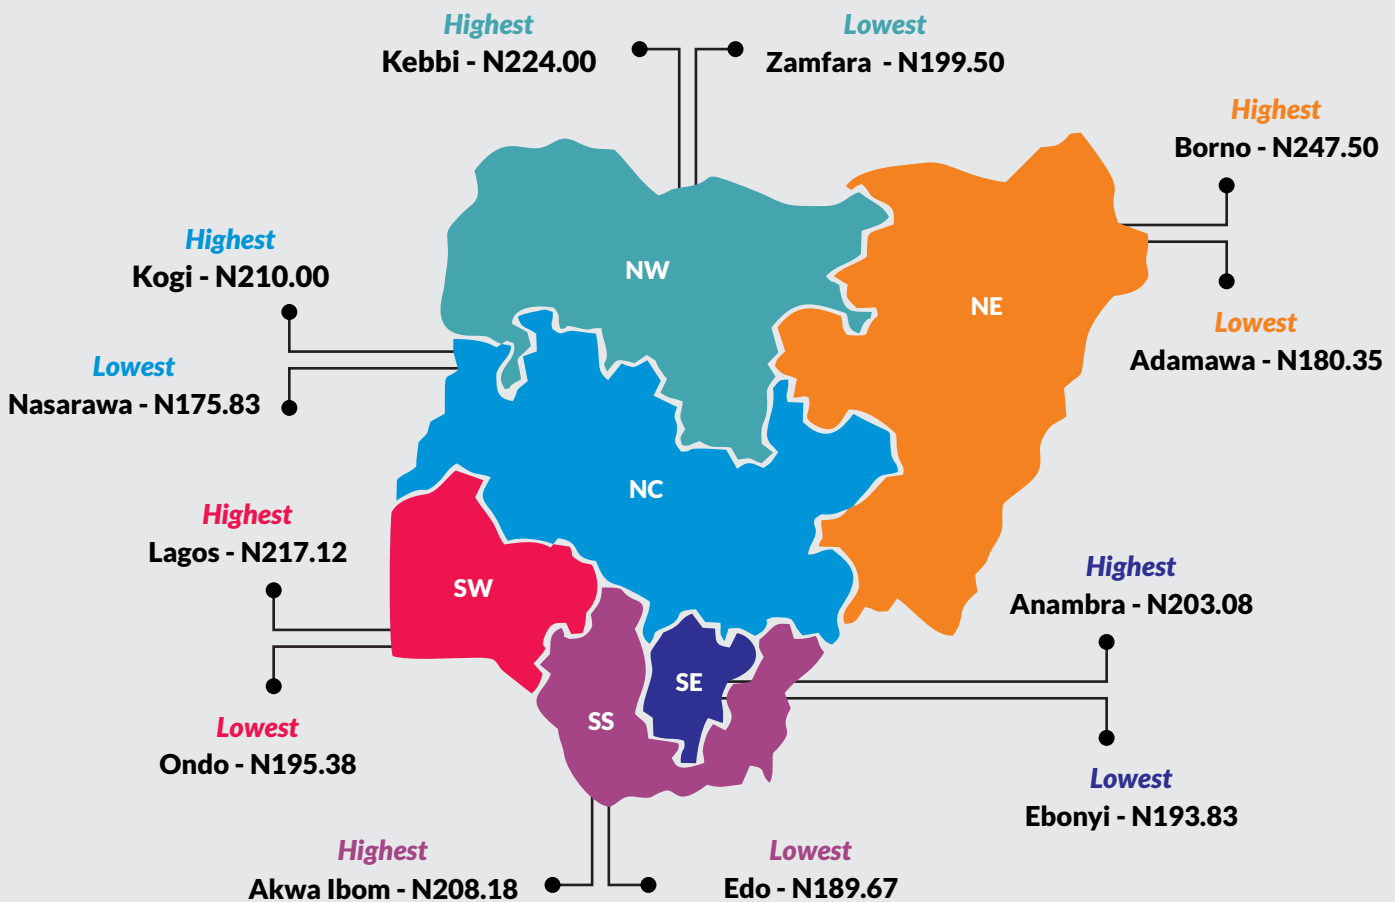

States with the highest average price of diesel were Borno (N266.67), Taraba (N250.00) and Abuja (N239.00).

States with the lowest average price of diesel were Bayelsa (N204.17), Nasarawa (N196.91) and Plateau (N183.33).

Average Diesel Prices Across States

STATES WITH THE HIGHEST AVERAGE PRICES IN JUNE 2019

| | Jun-19 | YoY % | MoM % |
|---------------|---------------|--------------|--------------|
| BORNO | 266.67 | 21.83 | 0.00 |
| TARABA | 250.00 | -2.01 | 10.06 |
| ABUJA | 239.00 | 29.17 | 3.91 |

STATES WITH THE LOWEST AVERAGE PRICES IN JUNE 2019

| | Jun-19 | YoY % | MoM % |
|-----------------|---------------|---------------|---------------|
| BAYELSA | 204.17 | 7.36 | -8.33 |
| NASARAWA | 196.91 | 12.26 | -4.84 |
| PLATEAU | 183.33 | -10.33 | -15.71 |

Average Prices Across States

Average Diesel Prices Across Zones

Average Diesel Prices Across States

| July 2018 | |
|-----------|---------------|
| Average | 204.32 |
| YoY | 3.39 |
| MoM | -0.32 |

| August 2018 | |
|-------------|---------------|
| Average | 207.98 |
| YoY | 5.99 |
| MoM | 1.79 |