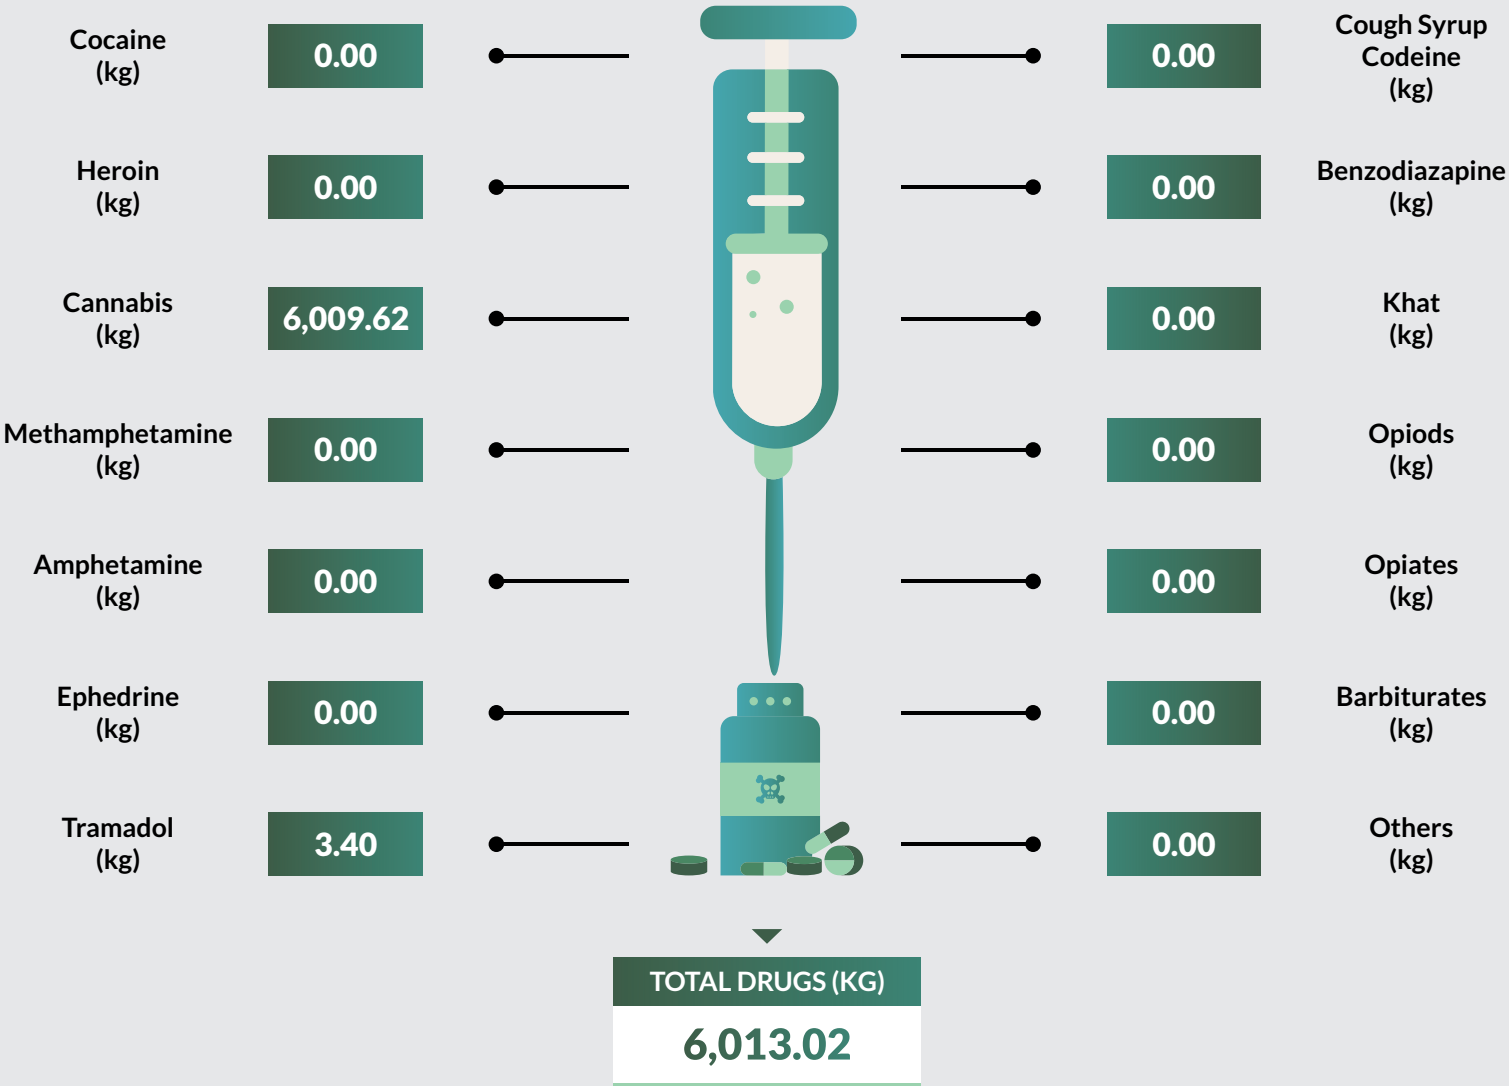

NAIA-ABUJA

PHIA-PORT HARCOURT

Drug Seizure and Arrest Statistics 2018

MAKIA-KANO

Drug Seizure and Arrest Statistics 2018

AIIA-ENUGU

APAPA PORT

TINCAN PORT

Drug Seizure and Arrest Statistics 2018

ONNE

SEME-LAGOS BORDER POST

Drug Seizure and Arrest Statistics 2018

IDIROKO

Drug Seizure and Arrest Statistics 2018

Total

Methodology