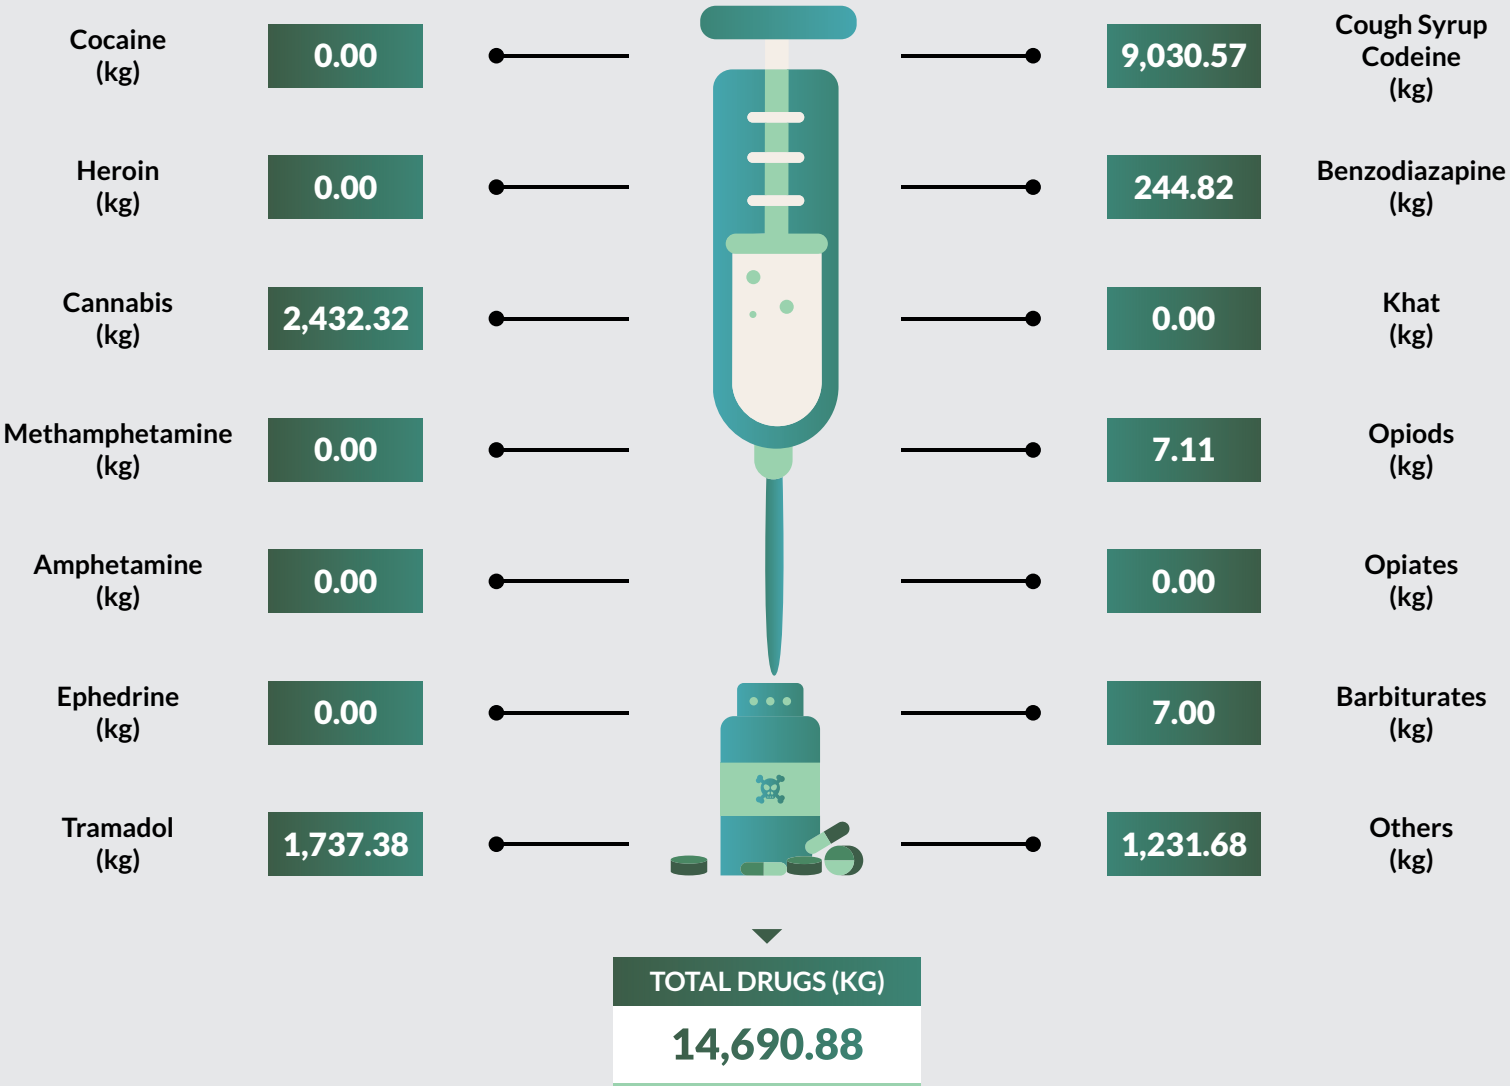

Tramadol followed closely with 22,562kg seized representing 7.1% of the total drug seized. Edo State recorded the highest kg (42,402) of drug seizure while Borno State recorded the least with 147.54kg of drugs seized.

9,824 arrests were made in 2018. 9,122 were male while 702 were female. 1,236 were convicted in 2018 while 1,002 were on counselling. 267,635 kg of exhibits were destroyed while 3,660 hectares of farmland were also destroyed.

Drug Seizure and Arrest Statistics 2018

Osun State

Drug Seizure and Arrest Statistics 2018

Oyo State

Drug Seizure and Arrest Statistics 2018

Plateau State

Drug Seizure and Arrest Statistics 2018

Rivers State

Drug Seizure and Arrest Statistics 2018

Sokoto State

Drug Seizure and Arrest Statistics 2018

Taraba State

Drug Seizure and Arrest Statistics 2018

Yobe State

Drug Seizure and Arrest Statistics 2018

Zamfara State