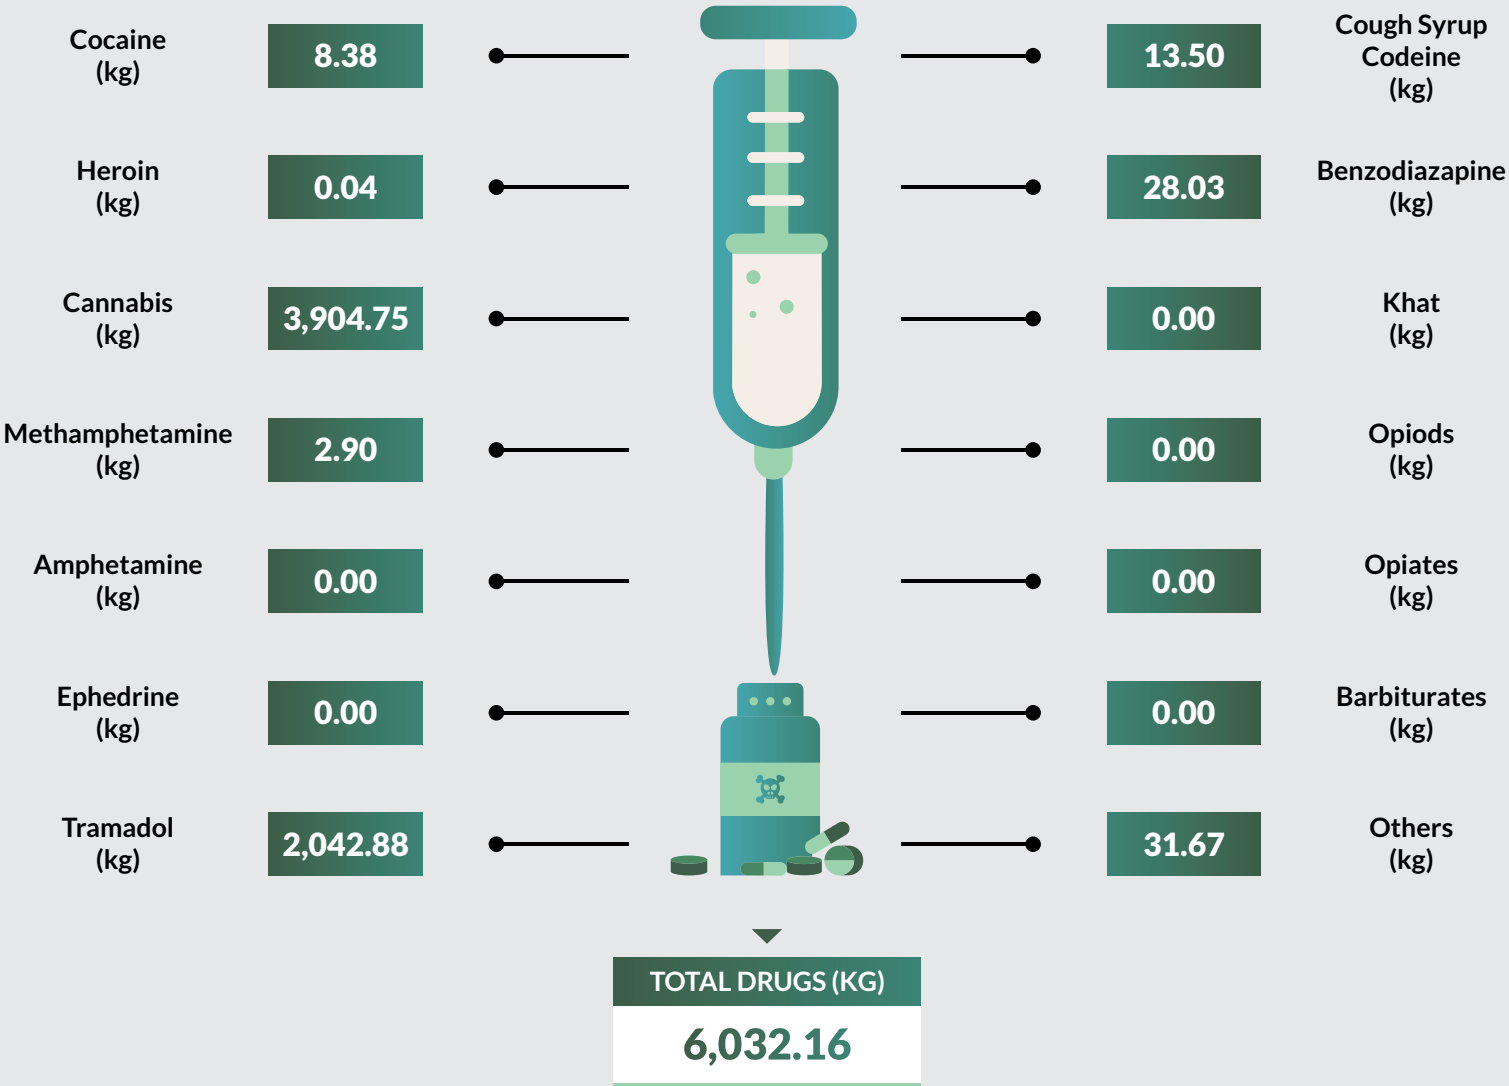

Tramadol followed closely with 22,562kg seized representing 7.1% of the total drug seized. Edo State recorded the highest kg (42,402) of drug seizure while Borno State recorded the least with 147.54kg of drugs seized.

9,824 arrests were made in 2018. 9,122 were male while 702 were female. 1,236 were convicted in 2018 while 1,002 were on counselling. 267,635 kg of exhibits were destroyed while 3,660 hectares of farmland were also destroyed.

Drug Seizure and Arrest Statistics 2018

Kebbi State

Drug Seizure and Arrest Statistics 2018

Kogi State

Drug Seizure and Arrest Statistics 2018

Kwara State

Drug Seizure and Arrest Statistics 2018

Lagos State