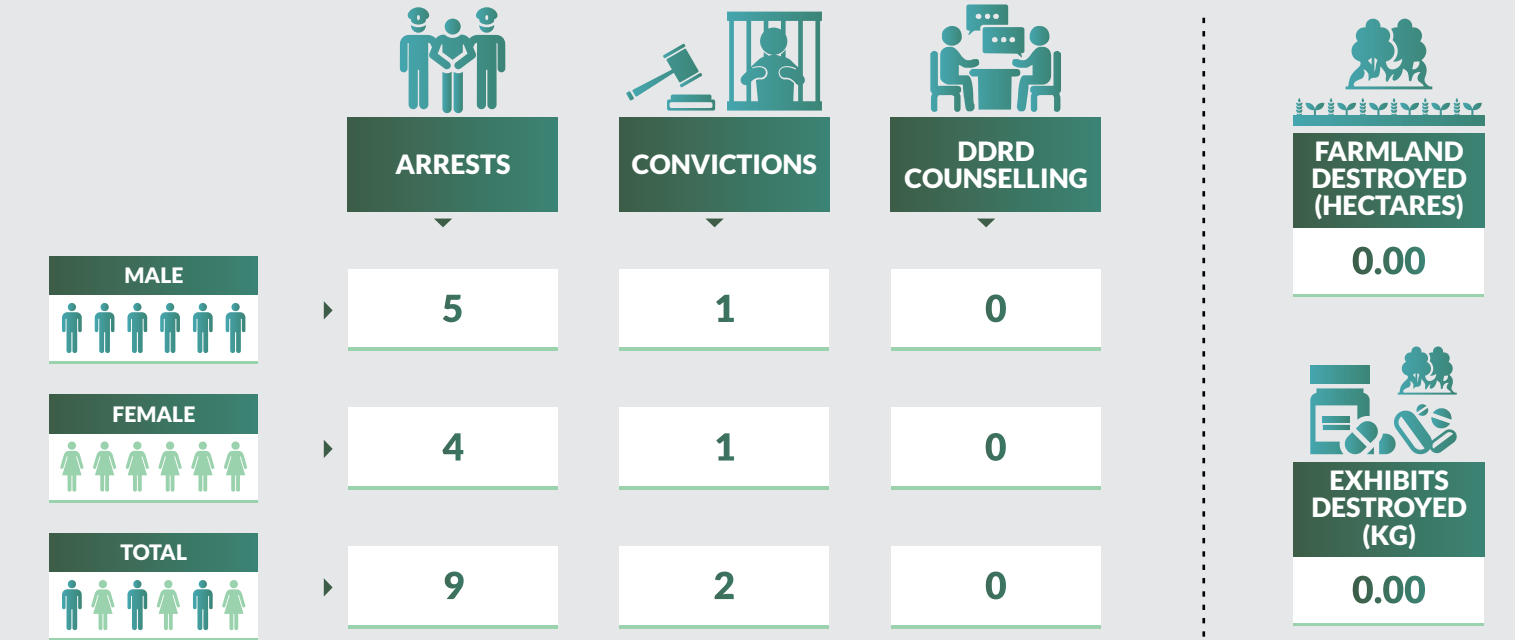

NAIA-ABUJA

PHIA-PORT HARCOURT

Drug Seizure and Arrest Statistics 2018

MAKIA-KANO

Drug Seizure and Arrest Statistics 2018

AIIA-ENUGU

APAPA PORT

TINCAN PORT

Drug Seizure and Arrest Statistics 2018

ONNE

SEME-LAGOS BORDER POST

Drug Seizure and Arrest Statistics 2018

IDIROKO

Drug Seizure and Arrest Statistics 2018

Total

Methodology