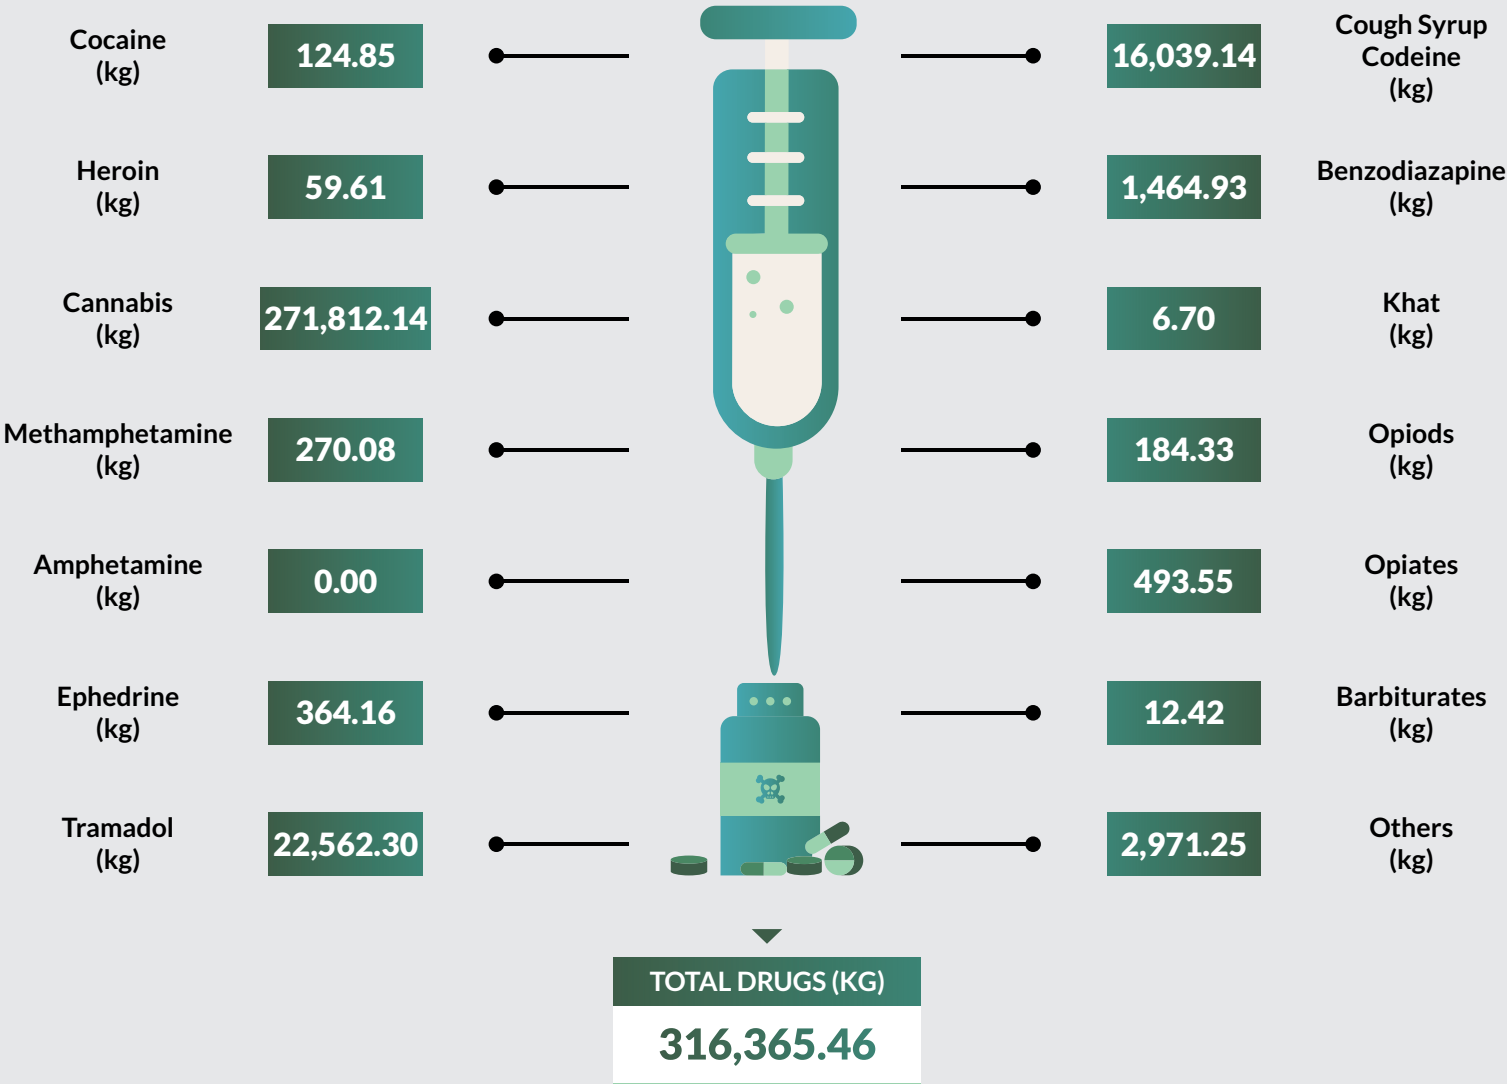

Tramadol followed closely with 22,562kg seized representing 7.1% of the total drug seized. Edo State recorded the highest kg (42,402) of drug seizure while Borno State recorded the least with 147.54kg of drugs seized.

9,824 arrests were made in 2018. 9,122 were male while 702 were female. 1,236 were convicted in 2018 while 1,002 were on counselling. 267,635 kg of exhibits were destroyed while 3,660 hectares of farmland were also destroyed.

NAIA-ABUJA

PHIA-PORT HARCOURT

Drug Seizure and Arrest Statistics 2018

MAKIA-KANO

Drug Seizure and Arrest Statistics 2018

AIIA-ENUGU

APAPA PORT

TINCAN PORT

Drug Seizure and Arrest Statistics 2018

ONNE

SEME-LAGOS BORDER POST

Drug Seizure and Arrest Statistics 2018

IDIROKO

Drug Seizure and Arrest Statistics 2018

Total

Methodology