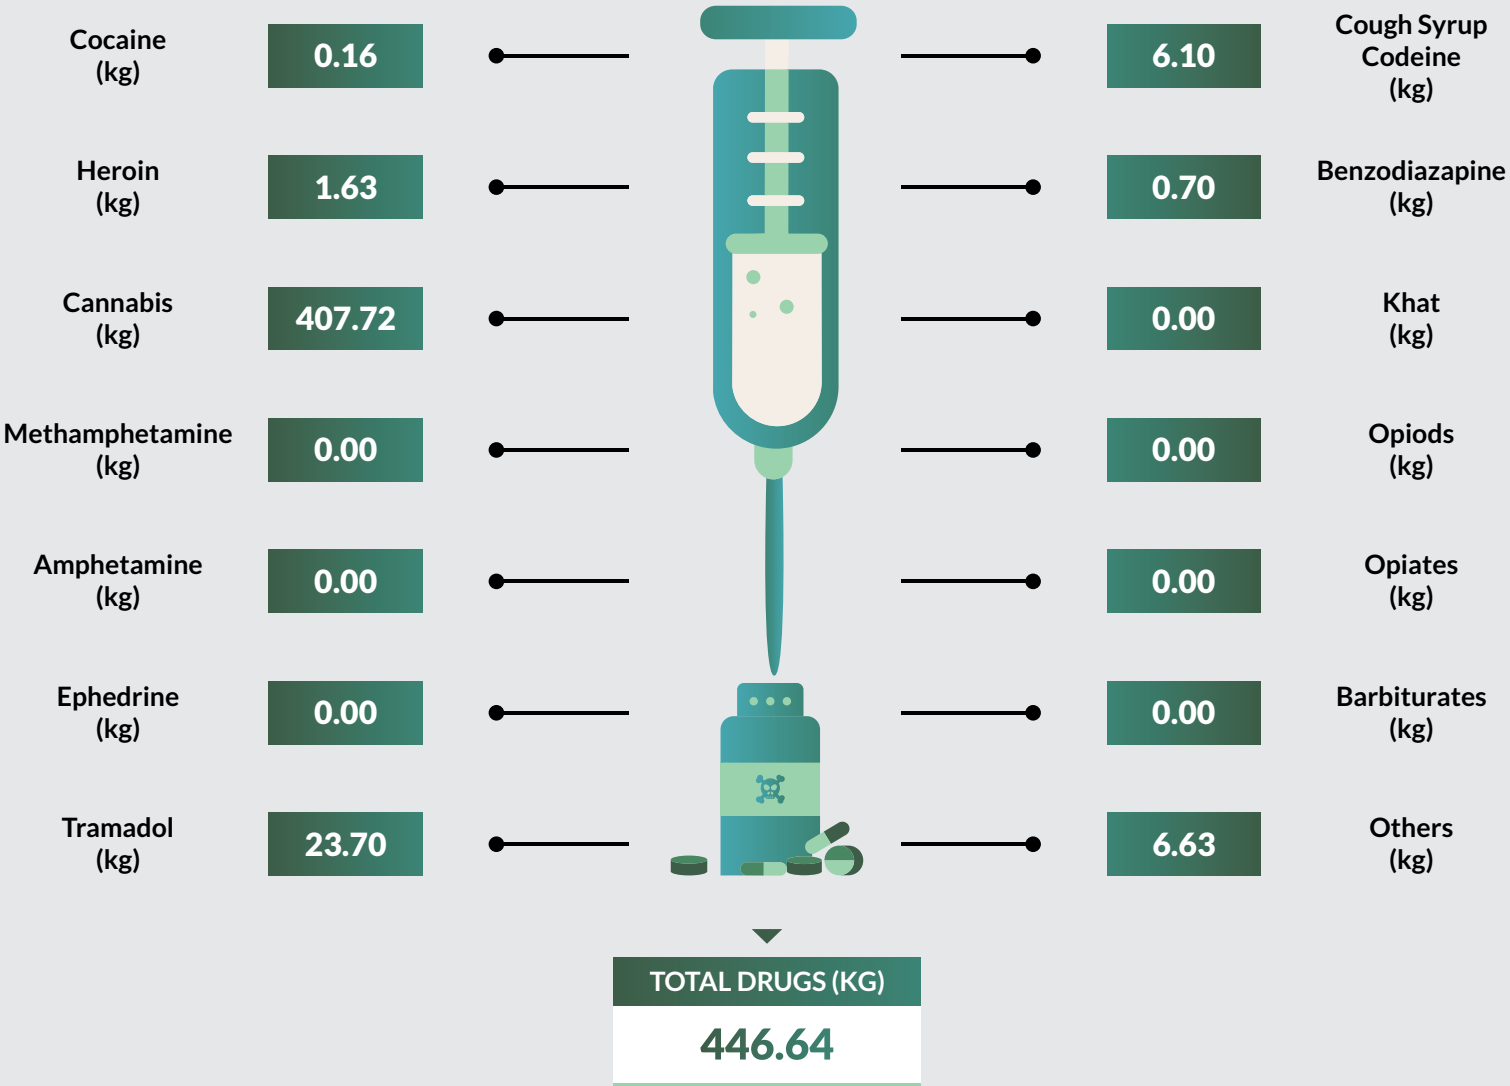

Drug Seizure and Arrest Statistics 2018

Abia State