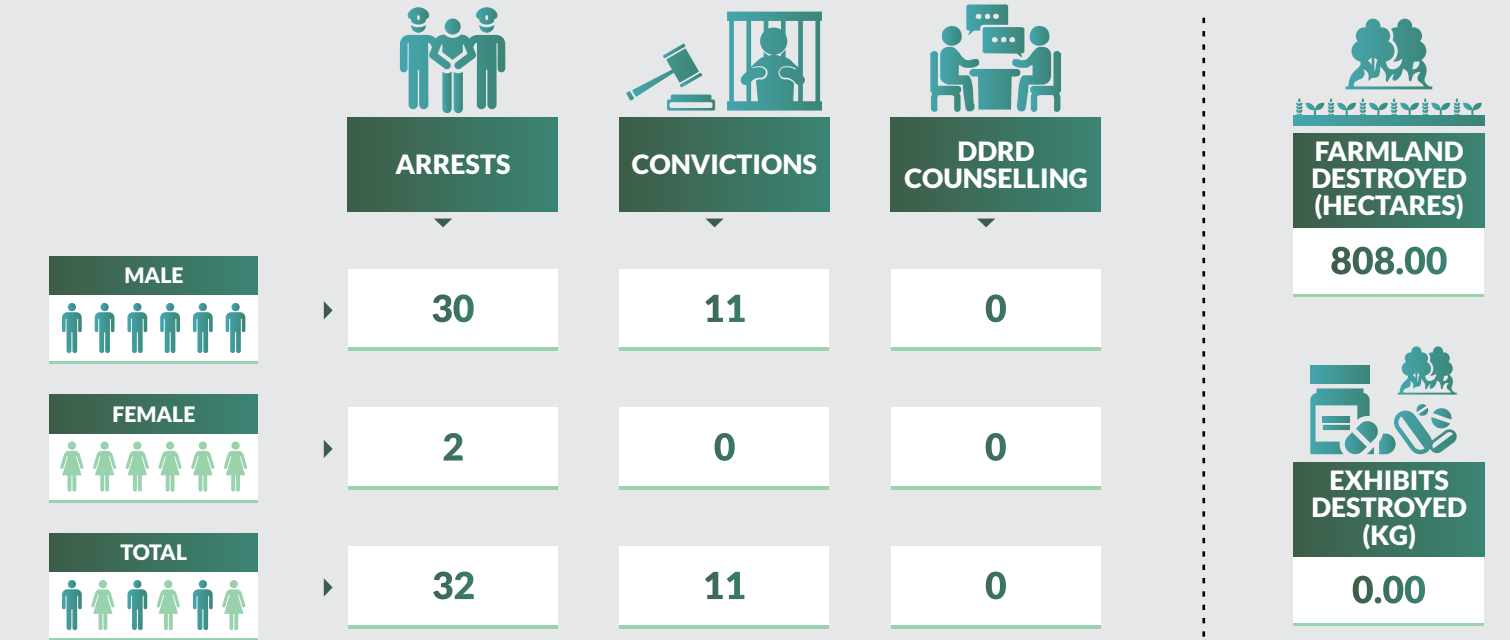

Drug Seizure and Arrest Statistics 2018

Sokoto State

Drug Seizure and Arrest Statistics 2018

Taraba State

Drug Seizure and Arrest Statistics 2018

Yobe State

Drug Seizure and Arrest Statistics 2018

Zamfara State

Drug Seizure and Arrest Statistics 2018

FCT ABUJA

Drug Seizure and Arrest Statistics 2018

DOGI - Drug Operation and General Investigation

Drug Seizure and Arrest Statistics 2018

SET - Special Enforcement Team