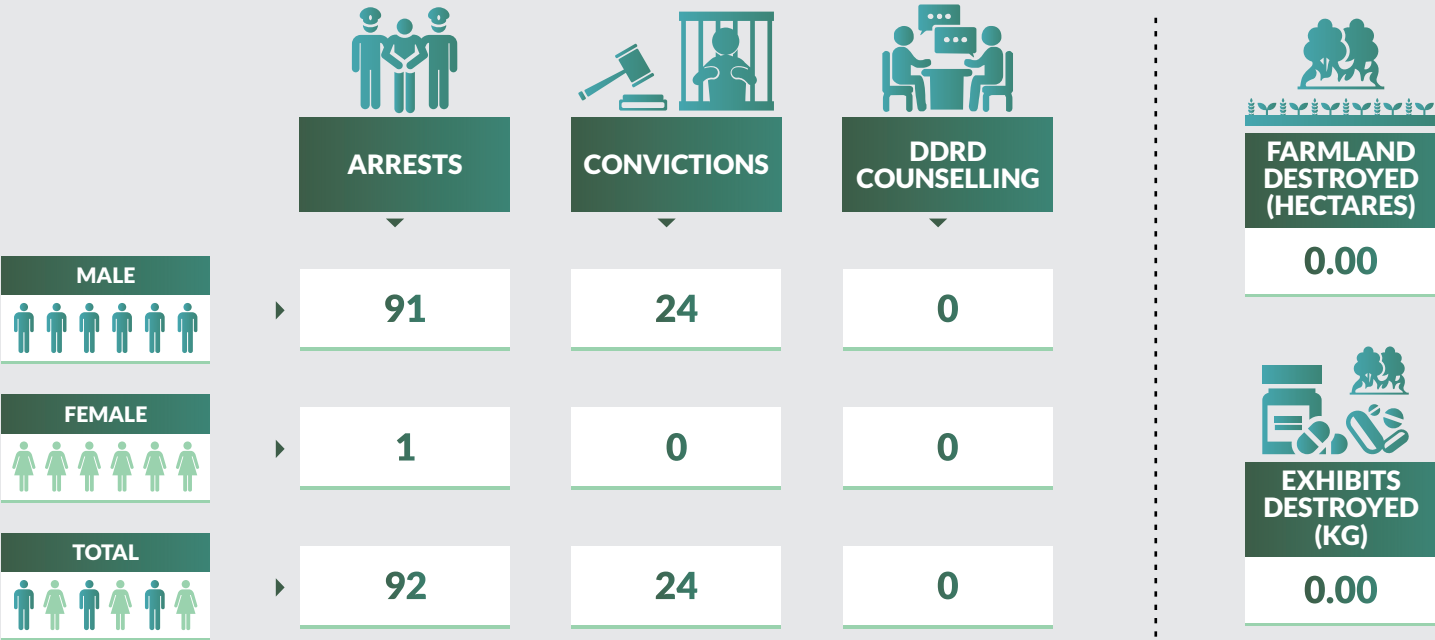

Drug Seizure and Arrest Statistics 2018

Cross River State

Drug Seizure and Arrest Statistics 2018

Delta State

Drug Seizure and Arrest Statistics 2018

Ebonyi State

Drug Seizure and Arrest Statistics 2018

Edo State

Drug Seizure and Arrest Statistics 2018

Ekiti State

Drug Seizure and Arrest Statistics 2018

Enugu State

Drug Seizure and Arrest Statistics 2018

Gombe State

Drug Seizure and Arrest Statistics 2018

Imo State