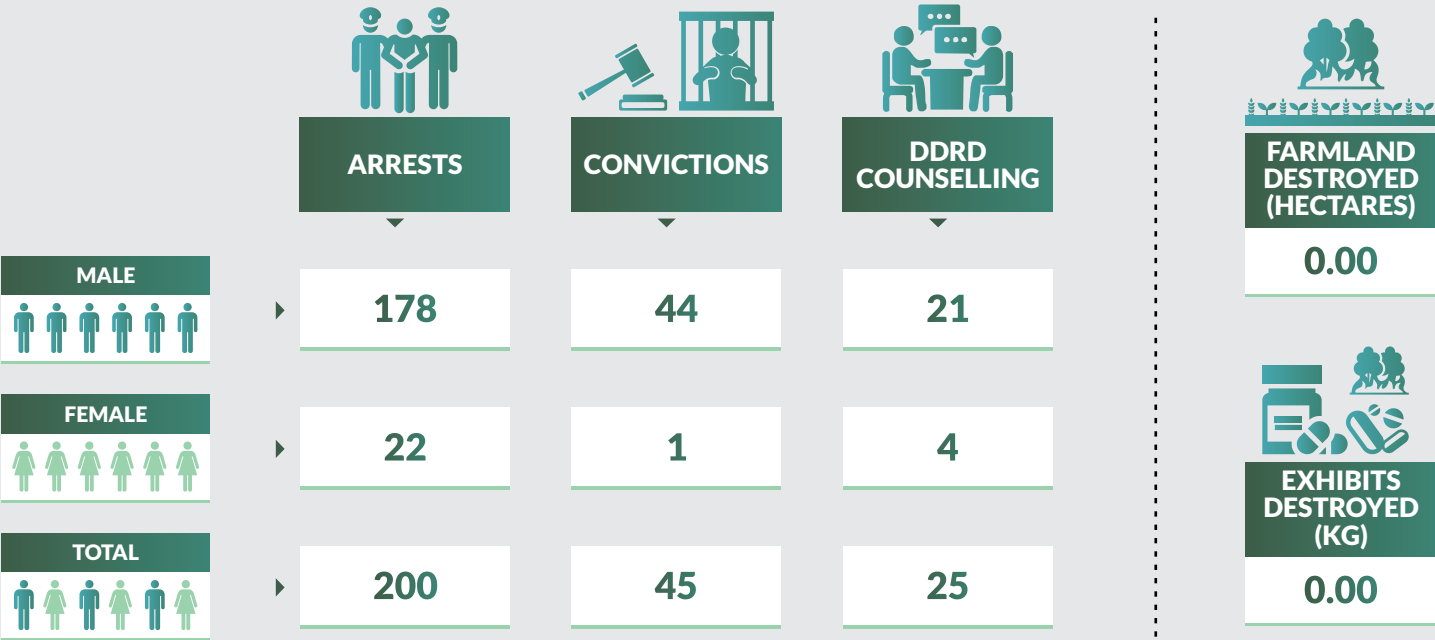

9,824 arrests were made in 2018. 9,122 were male while 702 were female. 1,236 were convicted in 2018 while 1,002 were on counselling. 267,635 kg of exhibits were destroyed while 3,660 hectares of farmland were also destroyed.

Drug Seizure and Arrest Statistics 2018

Bauchi State

Drug Seizure and Arrest Statistics 2018

Bayelsa State

Drug Seizure and Arrest Statistics 2018

Benue State

Drug Seizure and Arrest Statistics 2018

Borno State

Drug Seizure and Arrest Statistics 2018

Cross River State

Drug Seizure and Arrest Statistics 2018

Delta State

Drug Seizure and Arrest Statistics 2018

Ebonyi State

Drug Seizure and Arrest Statistics 2018

Edo State