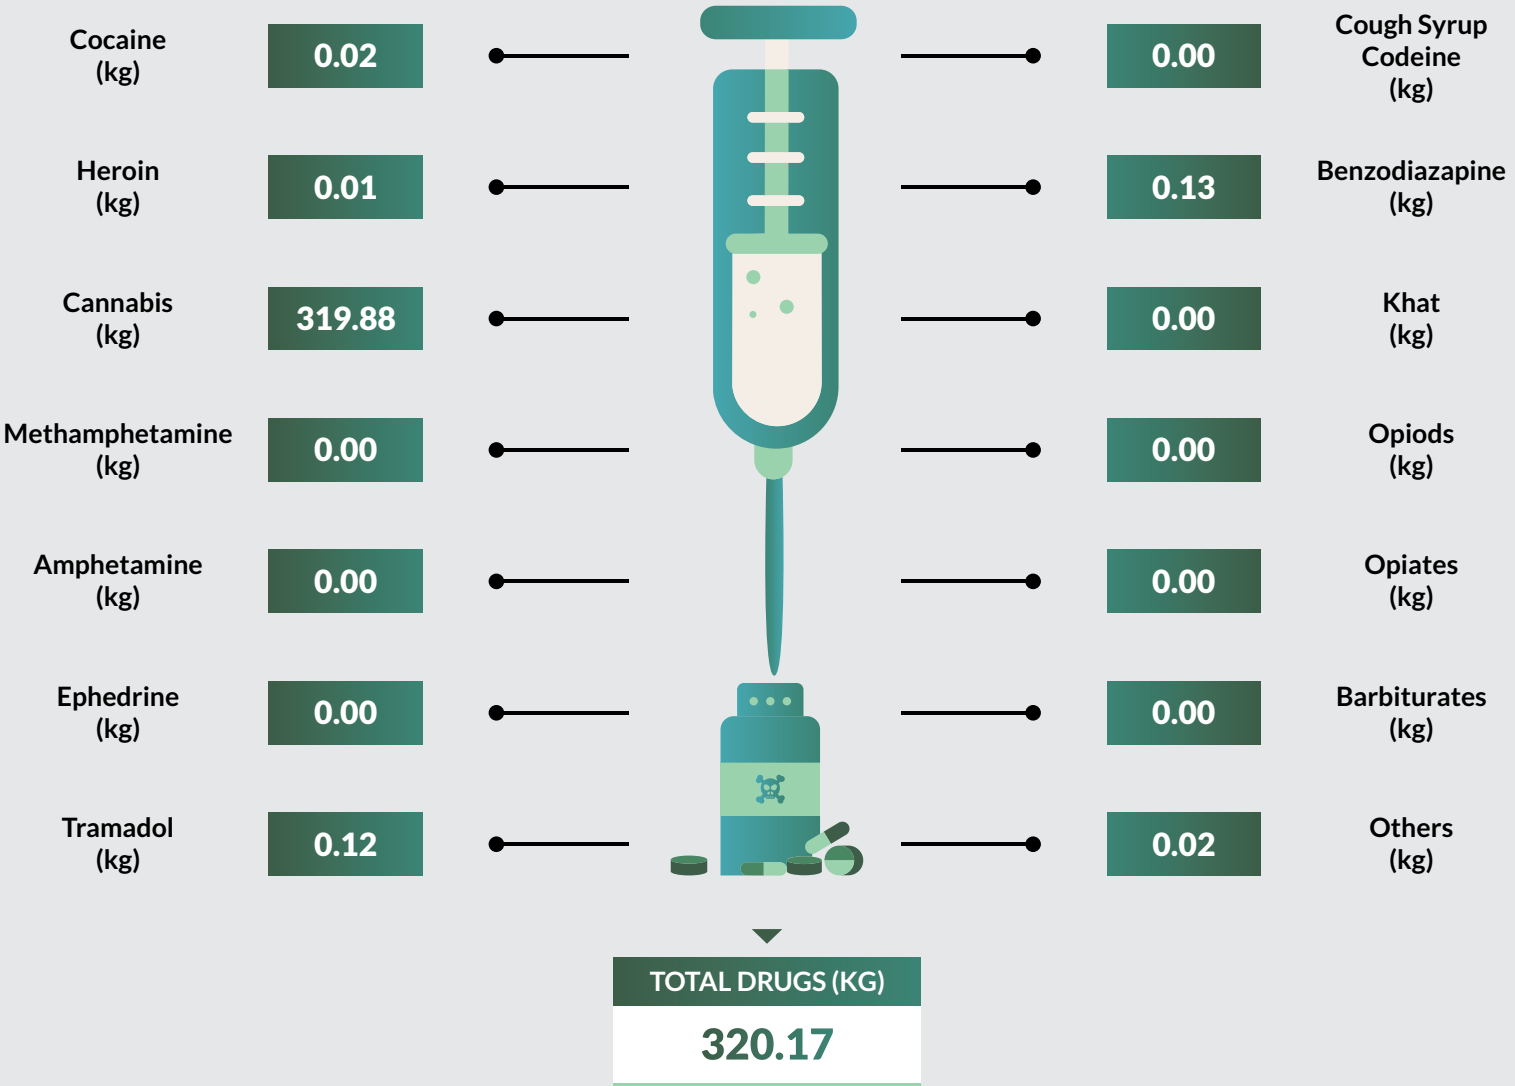

Drug Seizure and Arrest Statistics 2018

Imo State