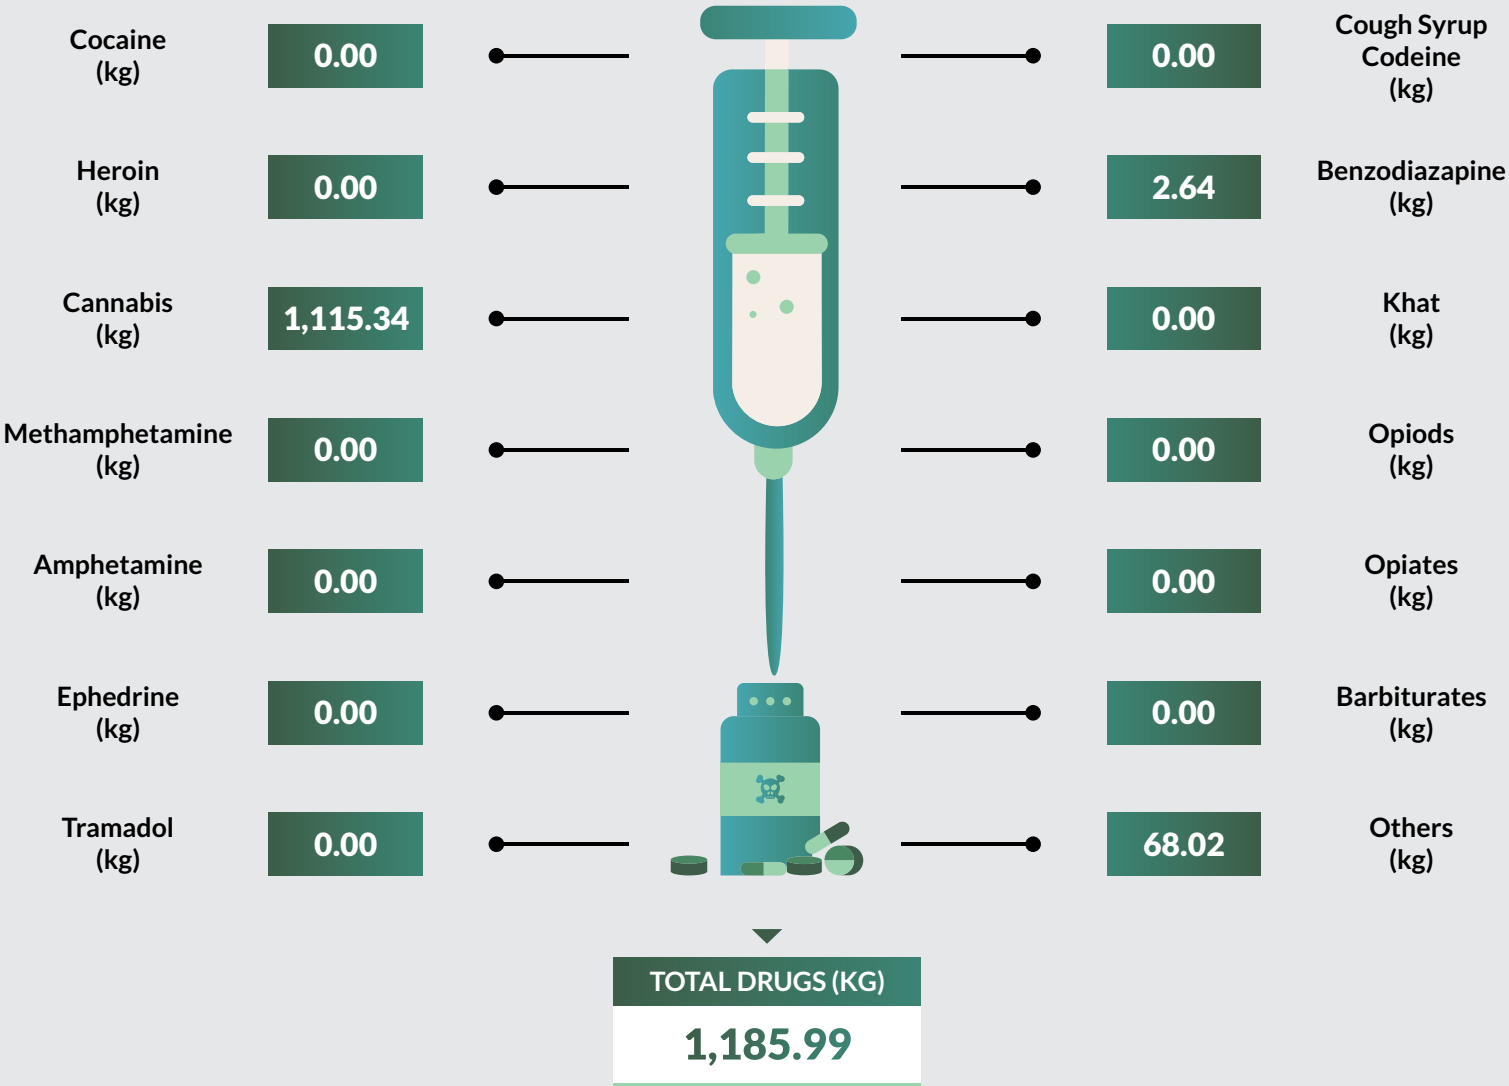

Drug Seizure and Arrest Statistics 2018

Osun State