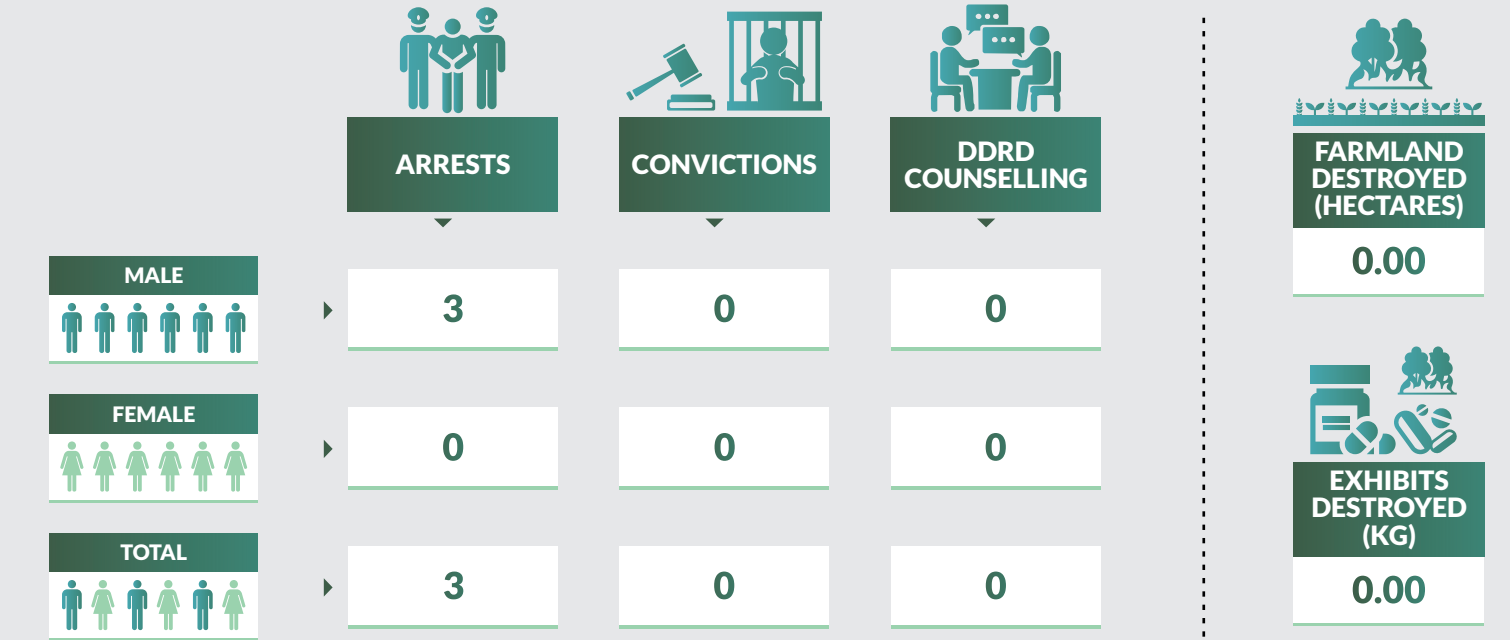

NAIA-ABUJA

PHIA-PORT HARCOURT

Drug Seizure and Arrest Statistics 2018

MAKIA-KANO

Drug Seizure and Arrest Statistics 2018

AIIA-ENUGU

APAPA PORT

TINCAN PORT

Drug Seizure and Arrest Statistics 2018

ONNE

SEME-LAGOS BORDER POST

Drug Seizure and Arrest Statistics 2018

IDIROKO

Drug Seizure and Arrest Statistics 2018

Total

Methodology