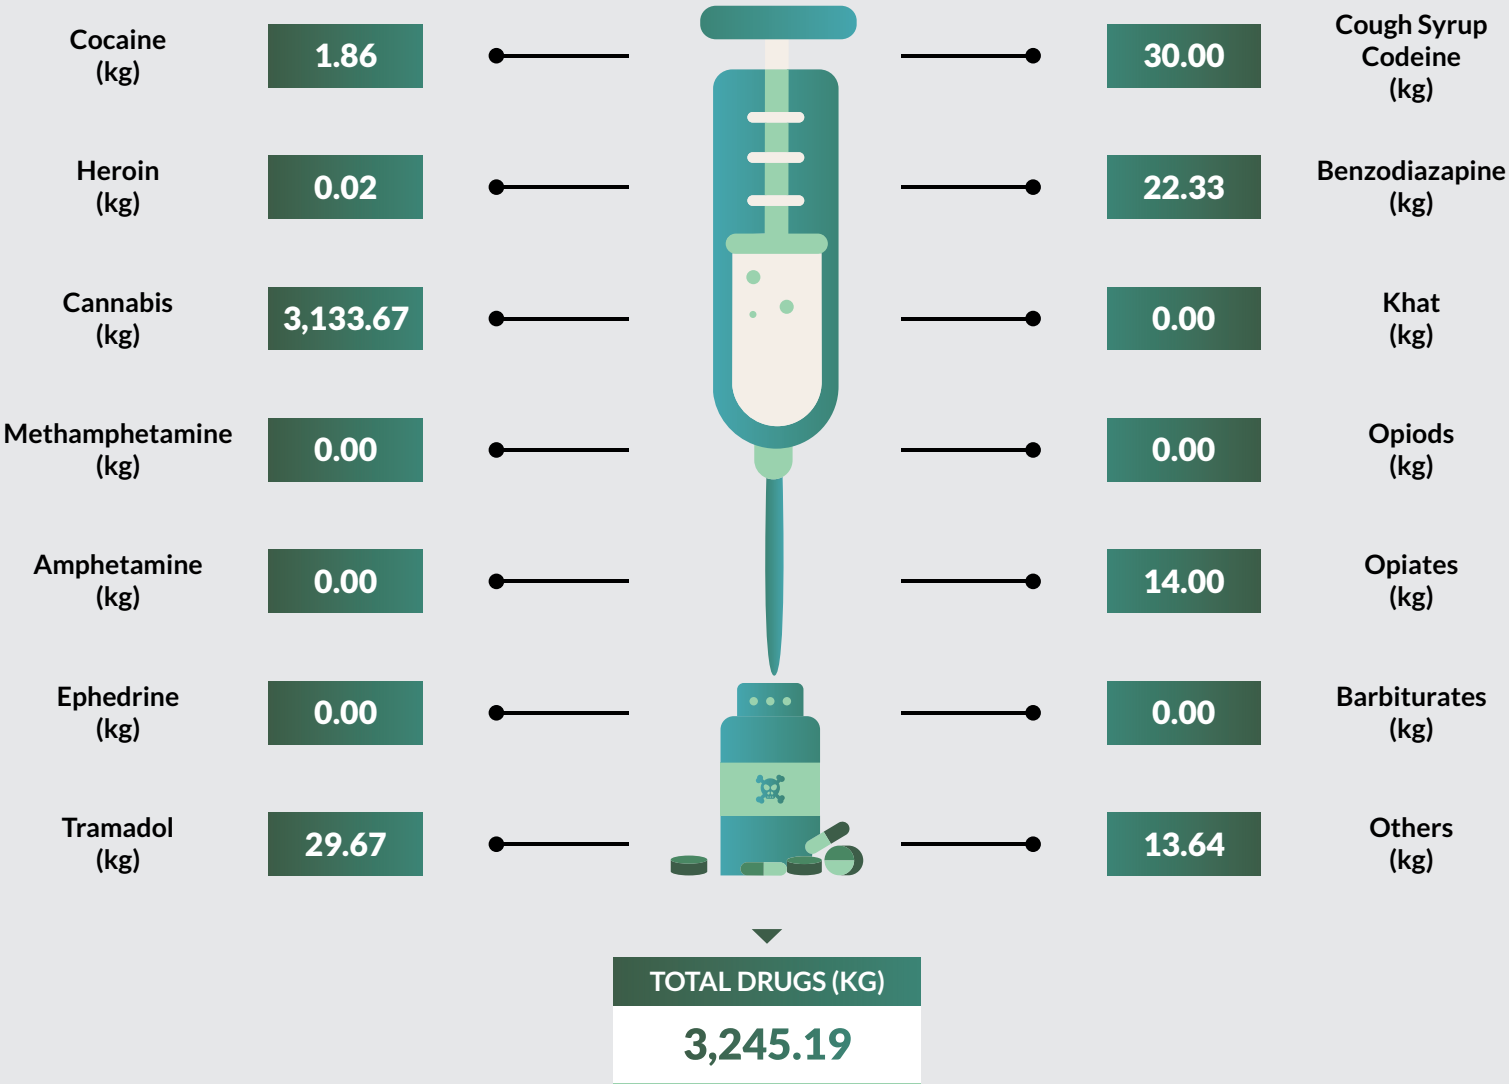

Tramadol followed closely with 22,562kg seized representing 7.1% of the total drug seized. Edo State recorded the highest kg (42,402) of drug seizure while Borno State recorded the least with 147.54kg of drugs seized.

9,824 arrests were made in 2018. 9,122 were male while 702 were female. 1,236 were convicted in 2018 while 1,002 were on counselling. 267,635 kg of exhibits were destroyed while 3,660 hectares of farmland were also destroyed.

Drug Seizure and Arrest Statistics 2018

Cross River State

Drug Seizure and Arrest Statistics 2018

Delta State

Drug Seizure and Arrest Statistics 2018

Ebonyi State

Drug Seizure and Arrest Statistics 2018

Edo State