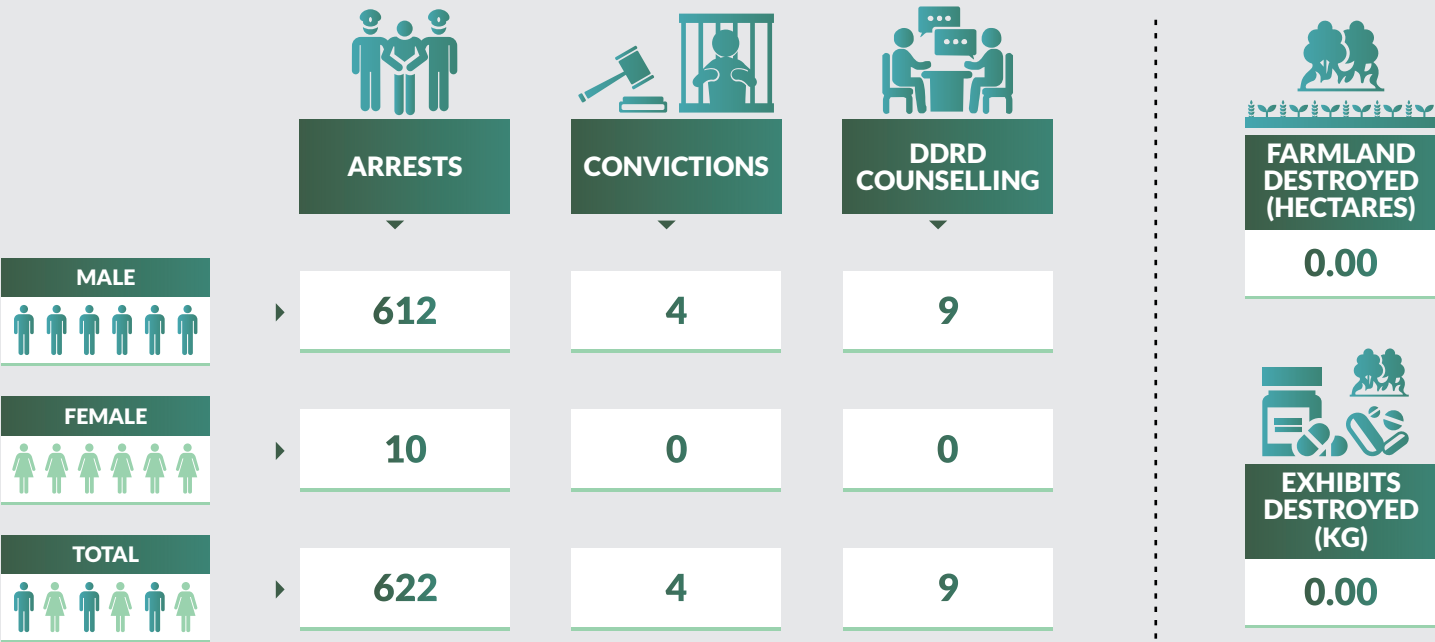

Tramadol followed closely with 22,562kg seized representing 7.1% of the total drug seized. Edo State recorded the highest kg (42,402) of drug seizure while Borno State recorded the least with 147.54kg of drugs seized.

9,824 arrests were made in 2018. 9,122 were male while 702 were female. 1,236 were convicted in 2018 while 1,002 were on counselling. 267,635 kg of exhibits were destroyed while 3,660 hectares of farmland were also destroyed.

Drug Seizure and Arrest Statistics 2018

Bauchi State

Drug Seizure and Arrest Statistics 2018

Bayelsa State

Drug Seizure and Arrest Statistics 2018

Benue State

Drug Seizure and Arrest Statistics 2018

Borno State

Drug Seizure and Arrest Statistics 2018

Cross River State

Drug Seizure and Arrest Statistics 2018

Delta State

Drug Seizure and Arrest Statistics 2018

Ebonyi State

Drug Seizure and Arrest Statistics 2018

Edo State