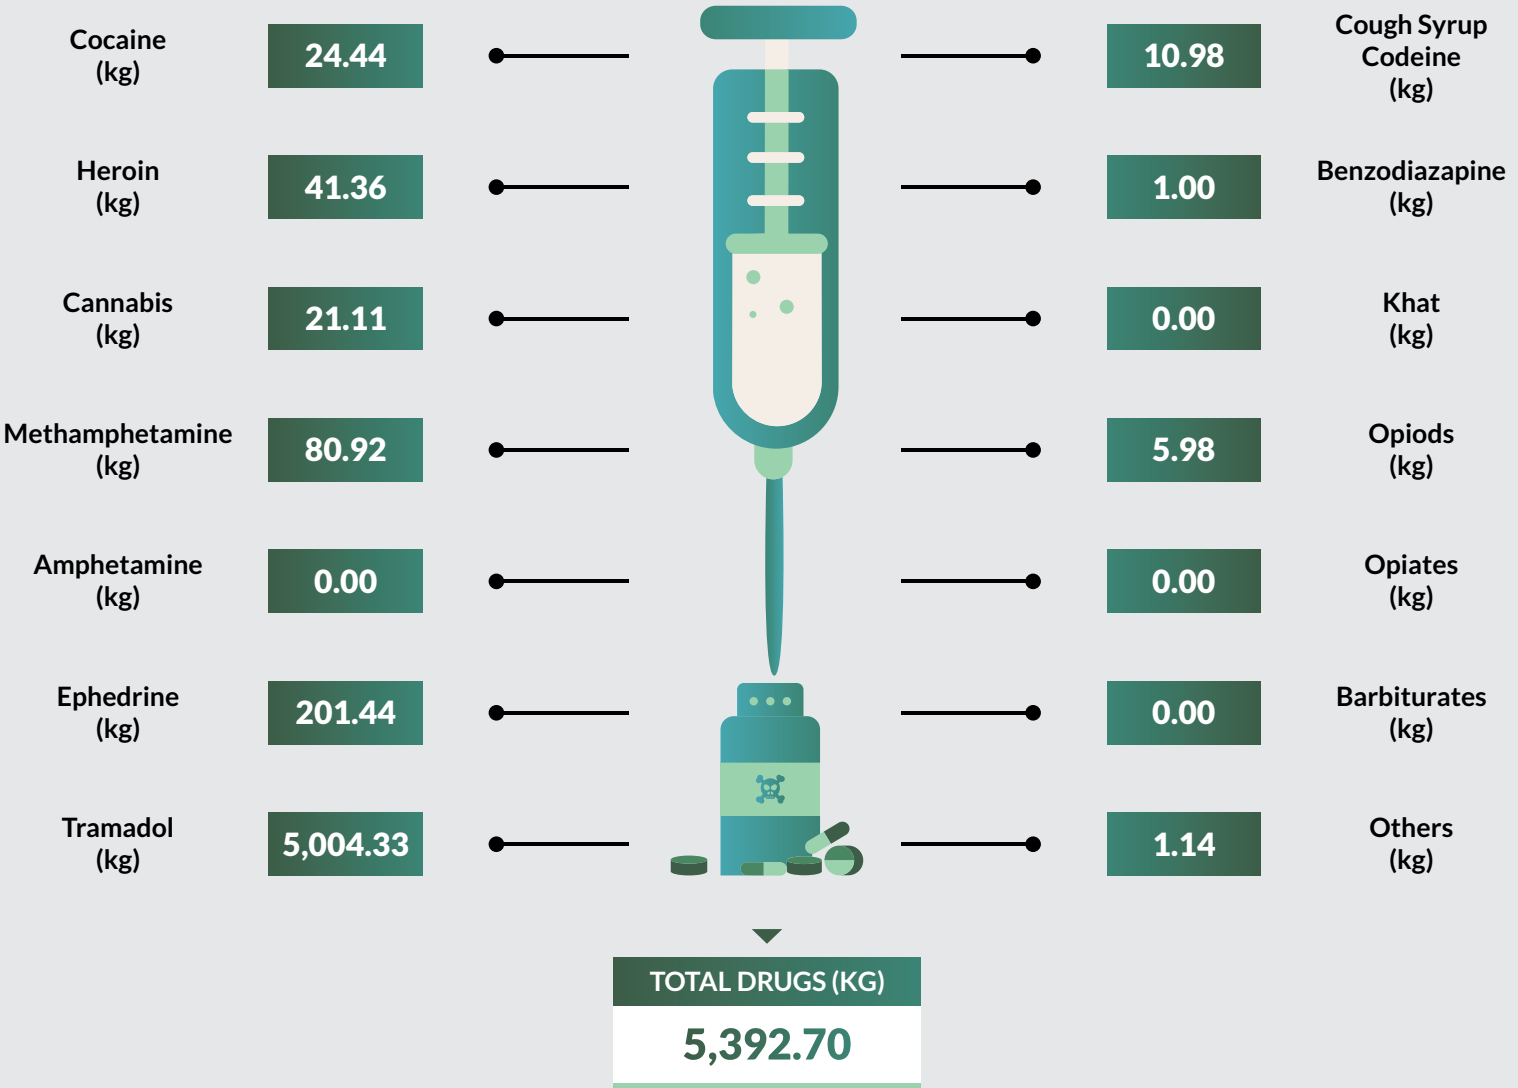

Tramadol followed closely with 22,562kg seized representing 7.1% of the total drug seized. Edo State recorded the highest kg (42,402) of drug seizure while Borno State recorded the least with 147.54kg of drugs seized.

9,824 arrests were made in 2018. 9,122 were male while 702 were female. 1,236 were convicted in 2018 while 1,002 were on counselling. 267,635 kg of exhibits were destroyed while 3,660 hectares of farmland were also destroyed.

Drug Seizure and Arrest Statistics 2018

JTF - Joint Task Force

Drug Seizure and Arrest Statistics 2018

CIATF - Combined Inter-Agency Task Force

Drug Seizure and Arrest Statistics 2018

MMIA-LAGOS

Drug Seizure and Arrest Statistics 2018