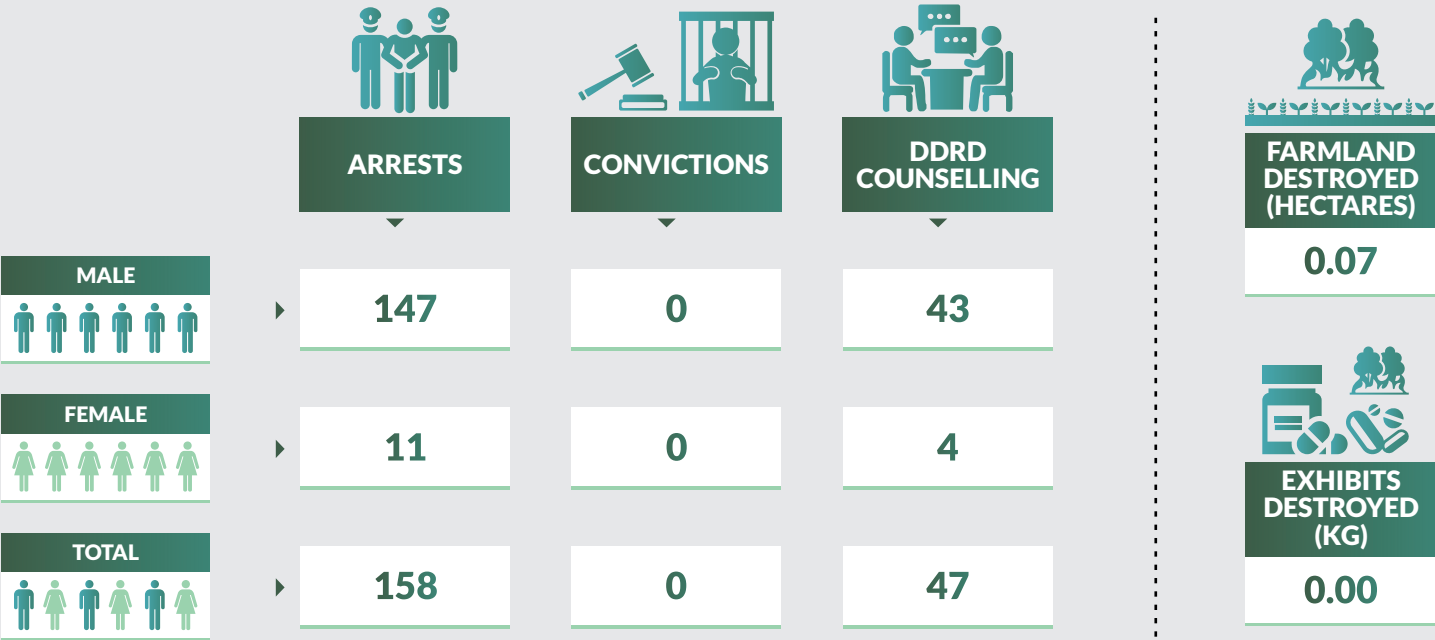

Tramadol followed closely with 22,562kg seized representing 7.1% of the total drug seized. Edo State recorded the highest kg (42,402) of drug seizure while Borno State recorded the least with 147.54kg of drugs seized.

9,824 arrests were made in 2018. 9,122 were male while 702 were female. 1,236 were convicted in 2018 while 1,002 were on counselling. 267,635 kg of exhibits were destroyed while 3,660 hectares of farmland were also destroyed.

Drug Seizure and Arrest Statistics 2018

Bauchi State

Drug Seizure and Arrest Statistics 2018

Bayelsa State

Drug Seizure and Arrest Statistics 2018

Benue State

Drug Seizure and Arrest Statistics 2018

Borno State

Drug Seizure and Arrest Statistics 2018

Cross River State

Drug Seizure and Arrest Statistics 2018

Delta State

Drug Seizure and Arrest Statistics 2018

Ebonyi State

Drug Seizure and Arrest Statistics 2018

Edo State