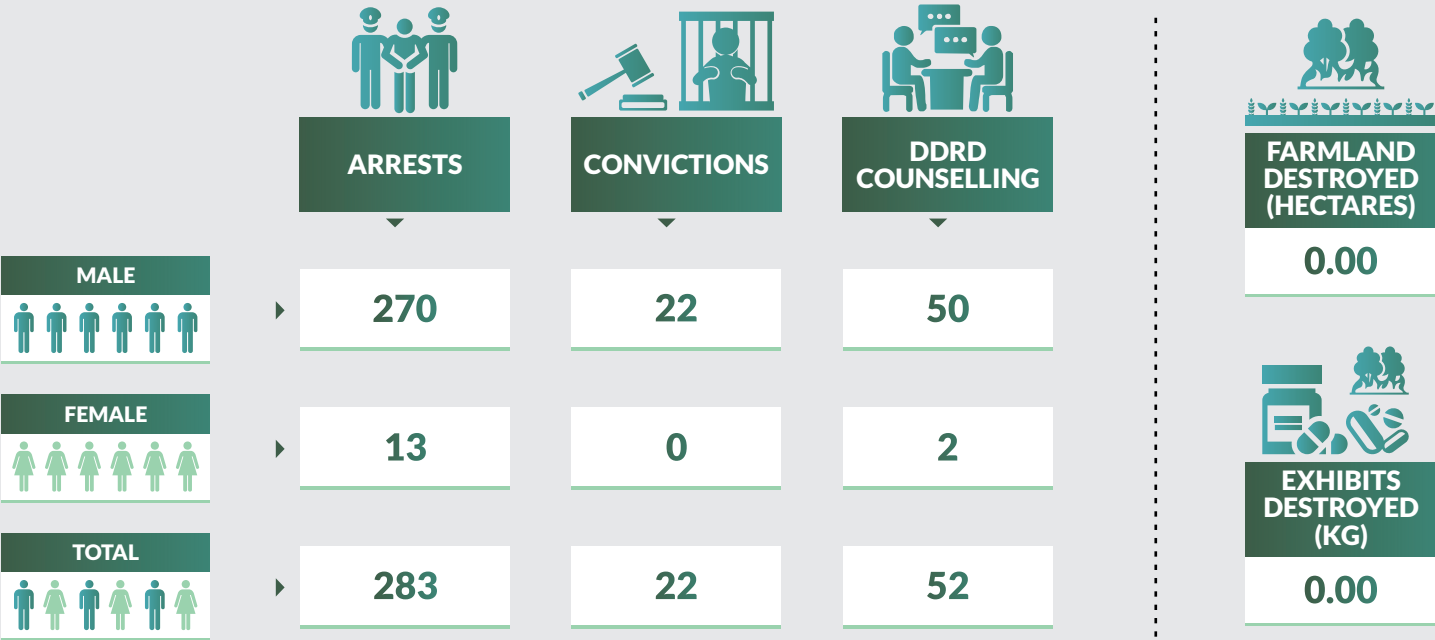

Drug Seizure and Arrest Statistics 2018

Sokoto State

Drug Seizure and Arrest Statistics 2018

Taraba State

Drug Seizure and Arrest Statistics 2018

Yobe State

Drug Seizure and Arrest Statistics 2018

Zamfara State

Drug Seizure and Arrest Statistics 2018

FCT ABUJA

Drug Seizure and Arrest Statistics 2018

DOGI - Drug Operation and General Investigation

Drug Seizure and Arrest Statistics 2018

SET - Special Enforcement Team