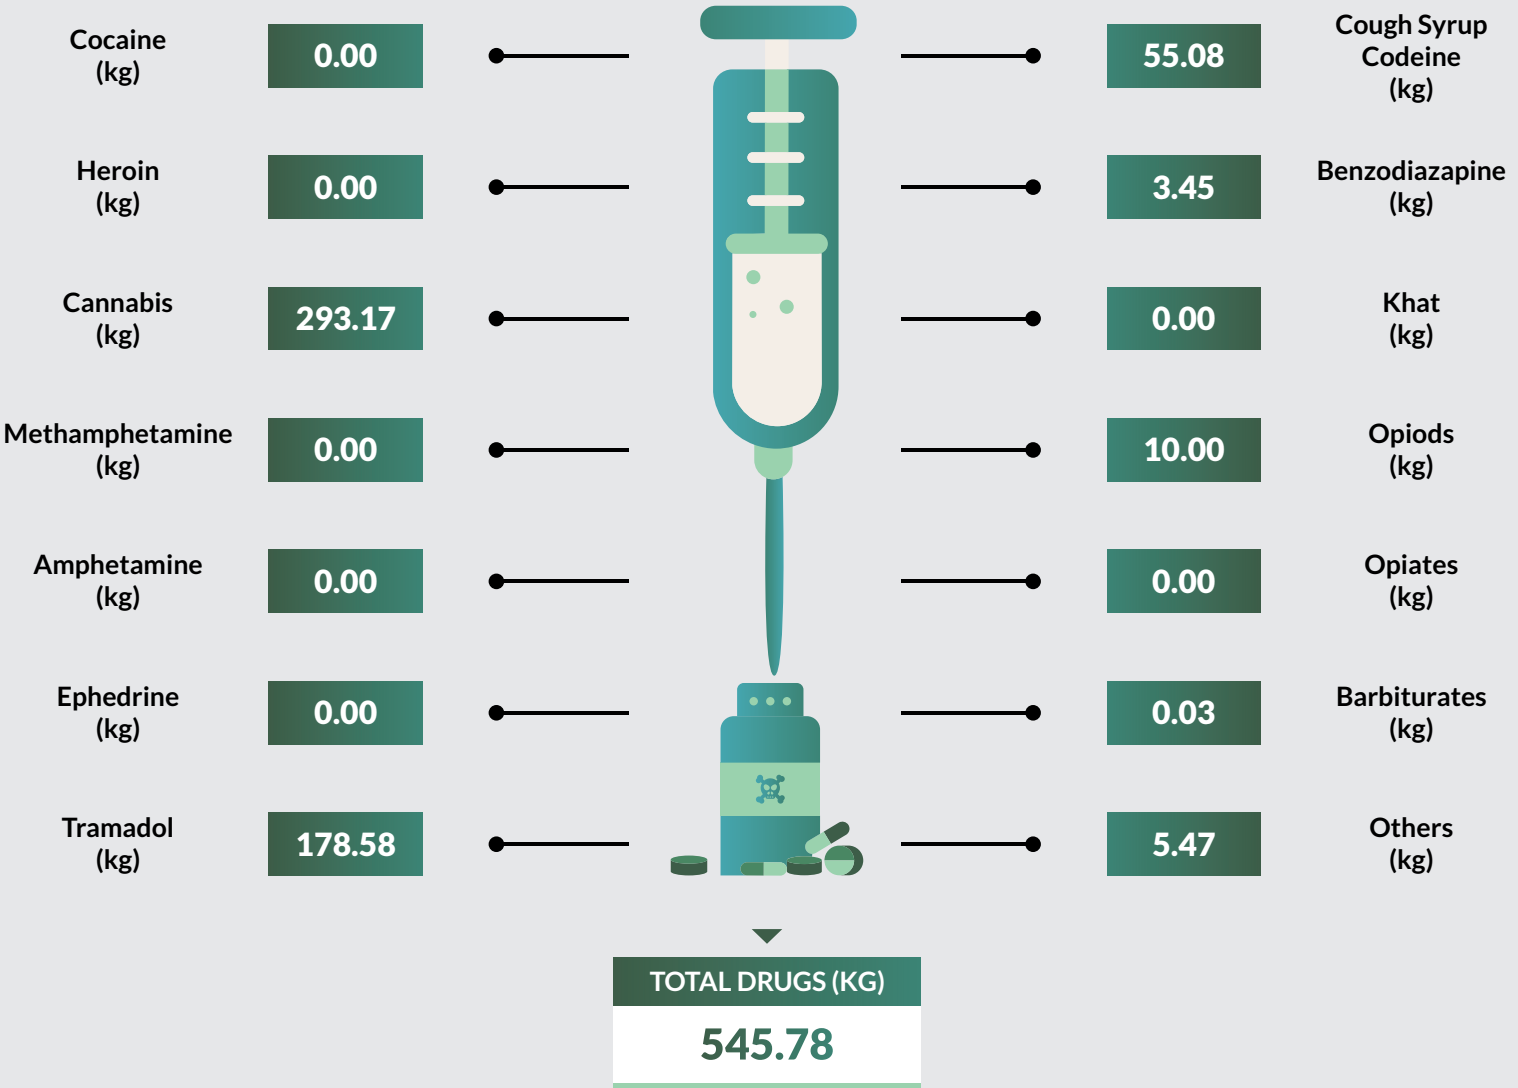

Drug Seizure and Arrest Statistics 2018

Taraba State