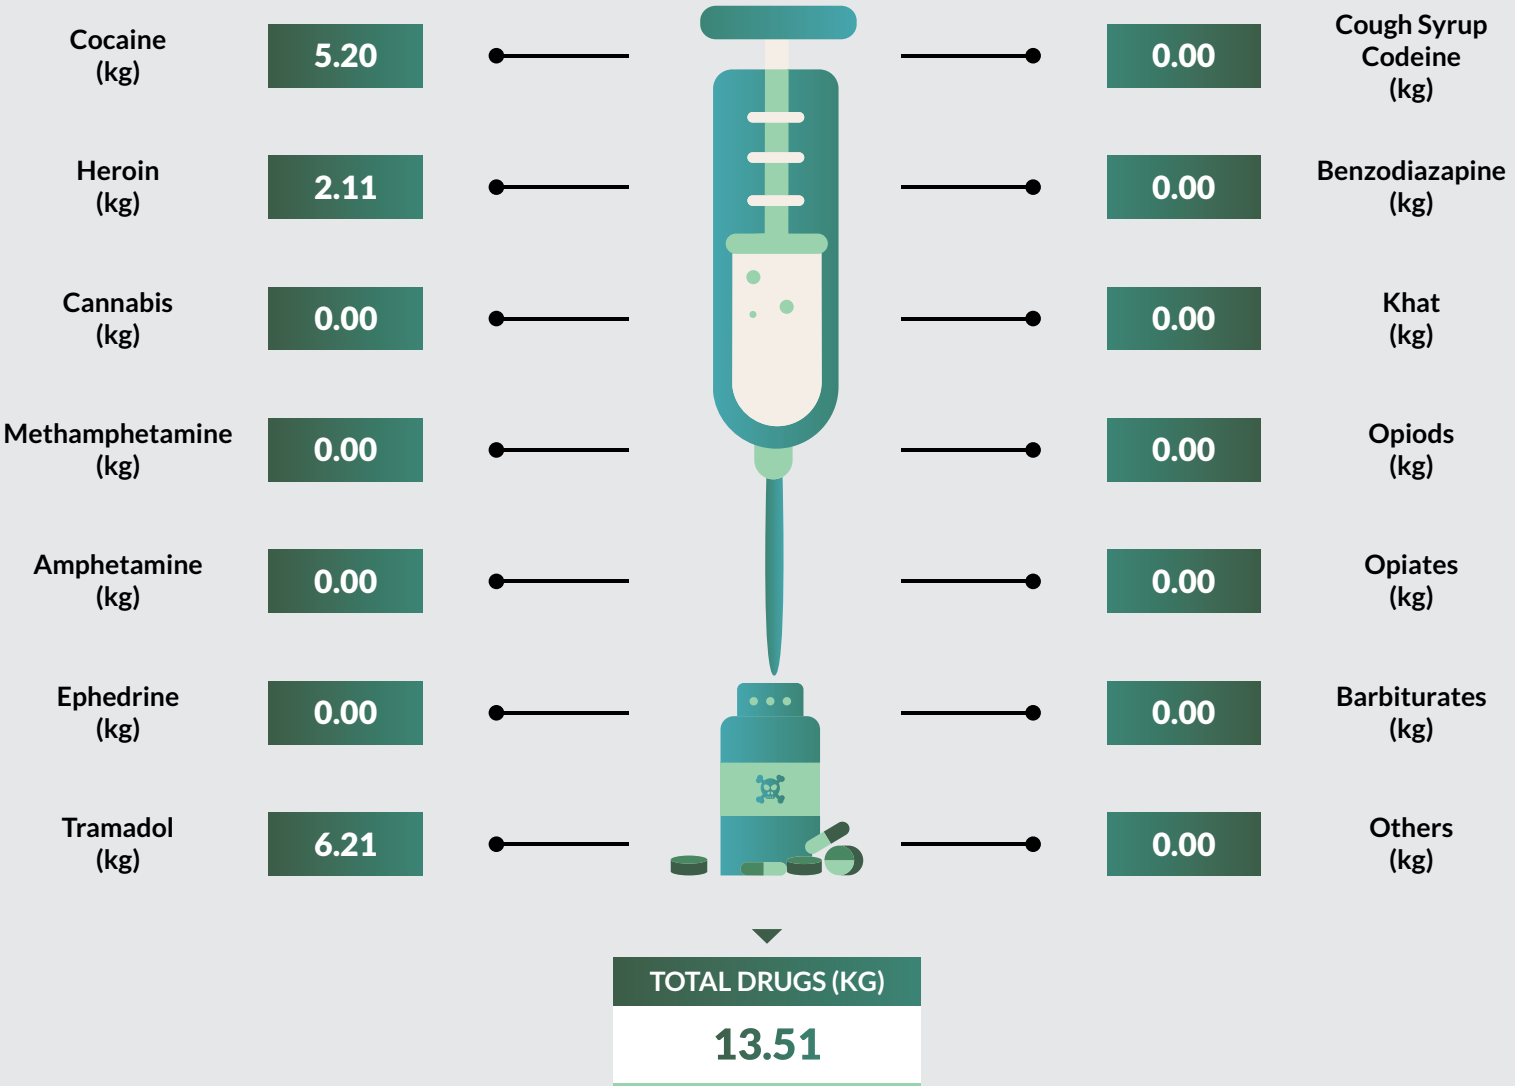

Tramadol followed closely with 22,562kg seized representing 7.1% of the total drug seized. Edo State recorded the highest kg (42,402) of drug seizure while Borno State recorded the least with 147.54kg of drugs seized.

NAIA-ABUJA

PHIA-PORT HARCOURT

Drug Seizure and Arrest Statistics 2018

MAKIA-KANO

Drug Seizure and Arrest Statistics 2018

AIIA-ENUGU

APAPA PORT

TINCAN PORT

Drug Seizure and Arrest Statistics 2018

ONNE

SEME-LAGOS BORDER POST

Drug Seizure and Arrest Statistics 2018

IDIROKO

Drug Seizure and Arrest Statistics 2018

Total

Methodology