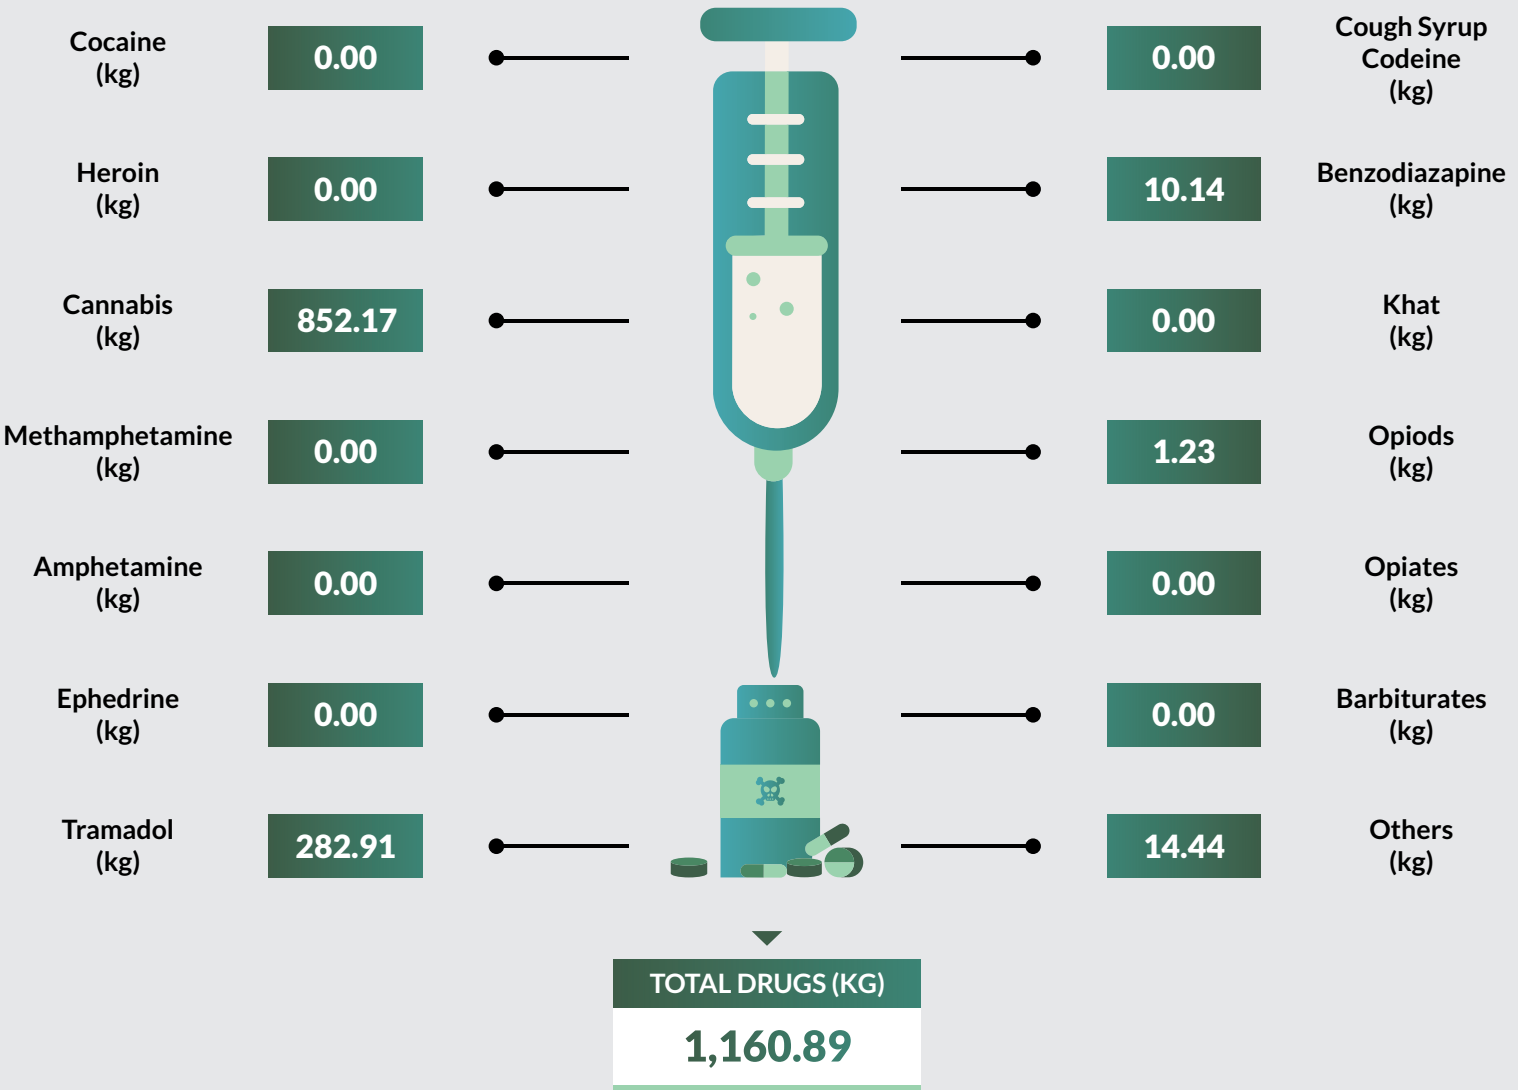

Drug Seizure and Arrest Statistics 2018

Katsina State