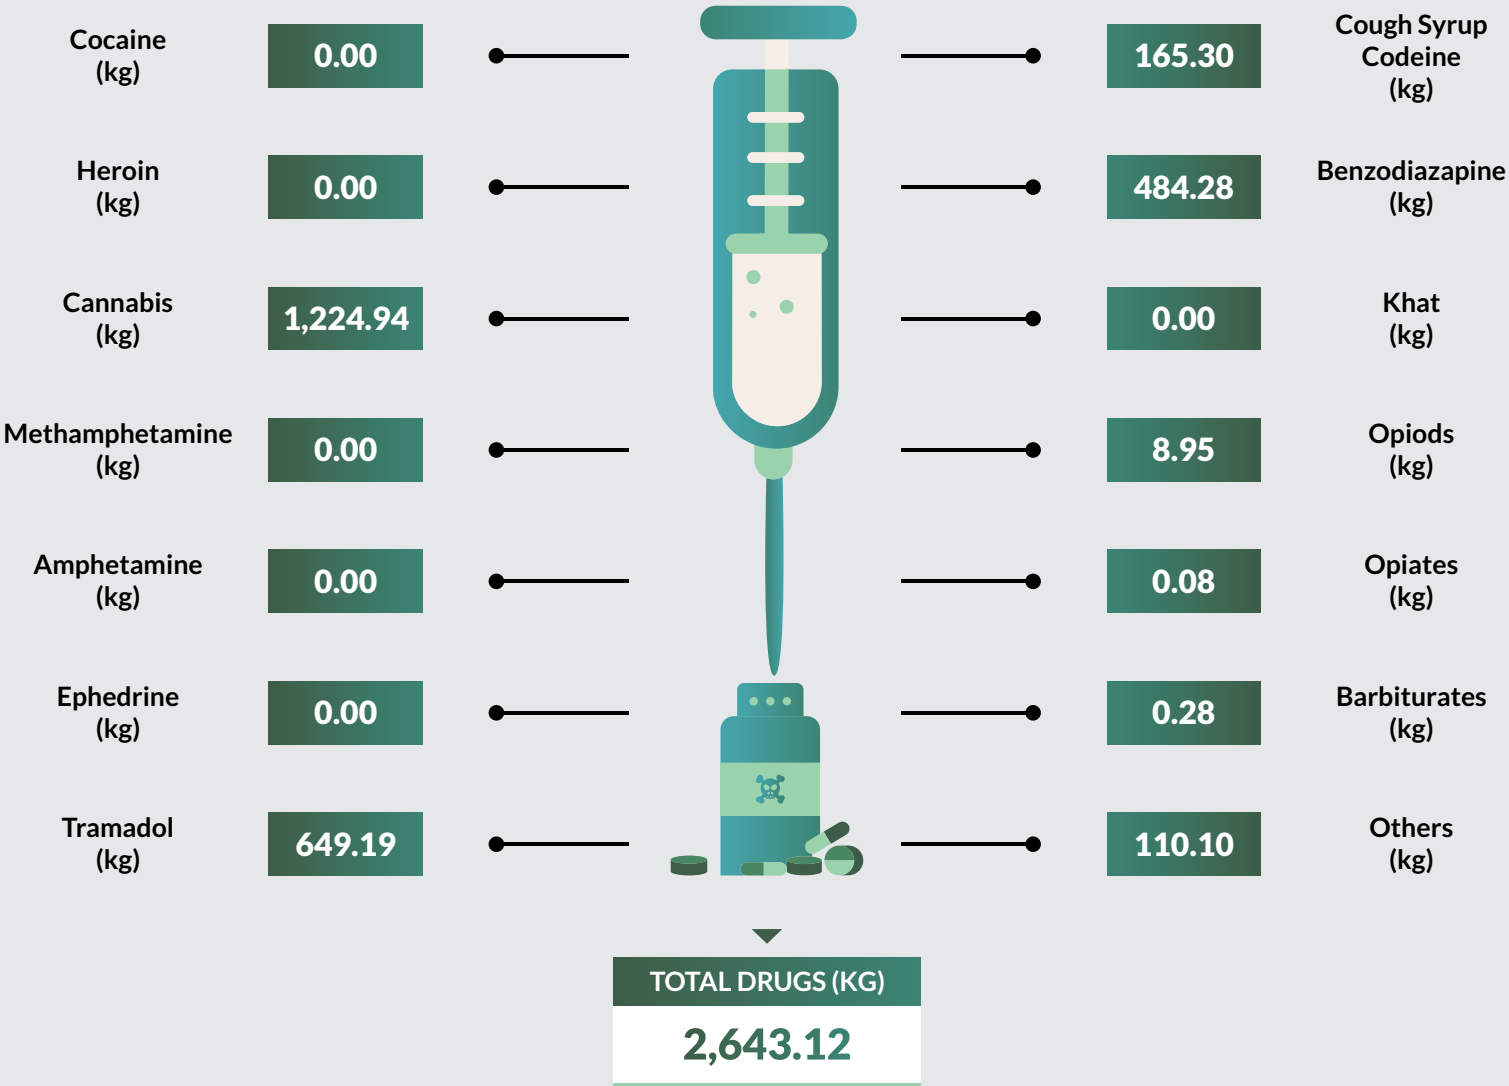

Tramadol followed closely with 22,562kg seized representing 7.1% of the total drug seized. Edo State recorded the highest kg (42,402) of drug seizure while Borno State recorded the least with 147.54kg of drugs seized.

9,824 arrests were made in 2018. 9,122 were male while 702 were female. 1,236 were convicted in 2018 while 1,002 were on counselling. 267,635 kg of exhibits were destroyed while 3,660 hectares of farmland were also destroyed.

Drug Seizure and Arrest Statistics 2018

Bauchi State

Drug Seizure and Arrest Statistics 2018

Bayelsa State

Drug Seizure and Arrest Statistics 2018

Benue State

Drug Seizure and Arrest Statistics 2018

Borno State

Drug Seizure and Arrest Statistics 2018

Cross River State

Drug Seizure and Arrest Statistics 2018

Delta State

Drug Seizure and Arrest Statistics 2018

Ebonyi State

Drug Seizure and Arrest Statistics 2018

Edo State