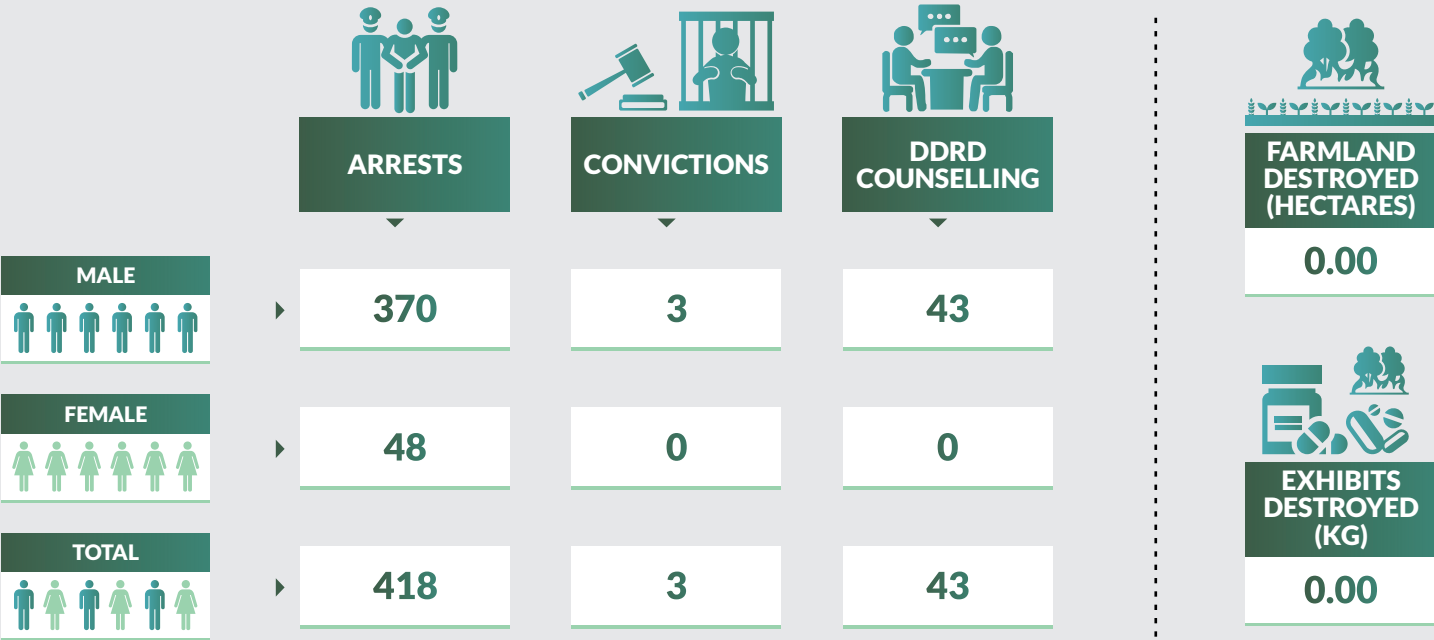

Tramadol followed closely with 22,562kg seized representing 7.1% of the total drug seized. Edo State recorded the highest kg (42,402) of drug seizure while Borno State recorded the least with 147.54kg of drugs seized.

9,824 arrests were made in 2018. 9,122 were male while 702 were female. 1,236 were convicted in 2018 while 1,002 were on counselling. 267,635 kg of exhibits were destroyed while 3,660 hectares of farmland were also destroyed.

Drug Seizure and Arrest Statistics 2018

Abia State

Drug Seizure and Arrest Statistics 2018

Adamawa State

Drug Seizure and Arrest Statistics 2018

Akwa Ibom State

Drug Seizure and Arrest Statistics 2018

Anambra State

Drug Seizure and Arrest Statistics 2018

Bauchi State

Drug Seizure and Arrest Statistics 2018

Bayelsa State

Drug Seizure and Arrest Statistics 2018

Benue State

Drug Seizure and Arrest Statistics 2018

Borno State