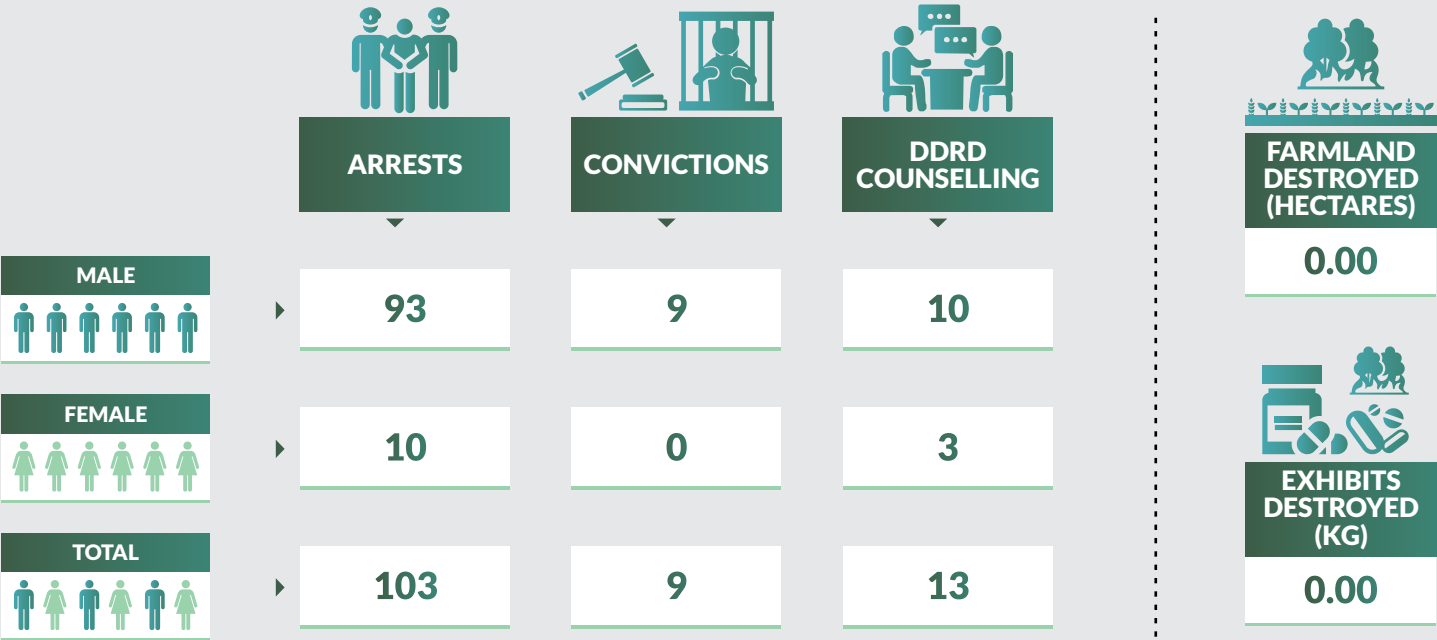

Drug Seizure and Arrest Statistics 2018

Kebbi State

Drug Seizure and Arrest Statistics 2018

Kogi State

Drug Seizure and Arrest Statistics 2018

Kwara State

Drug Seizure and Arrest Statistics 2018

Lagos State

Drug Seizure and Arrest Statistics 2018

Nasarawa State

Drug Seizure and Arrest Statistics 2018

Niger State

Drug Seizure and Arrest Statistics 2018

Ogun State

Drug Seizure and Arrest Statistics 2018

Ondo State