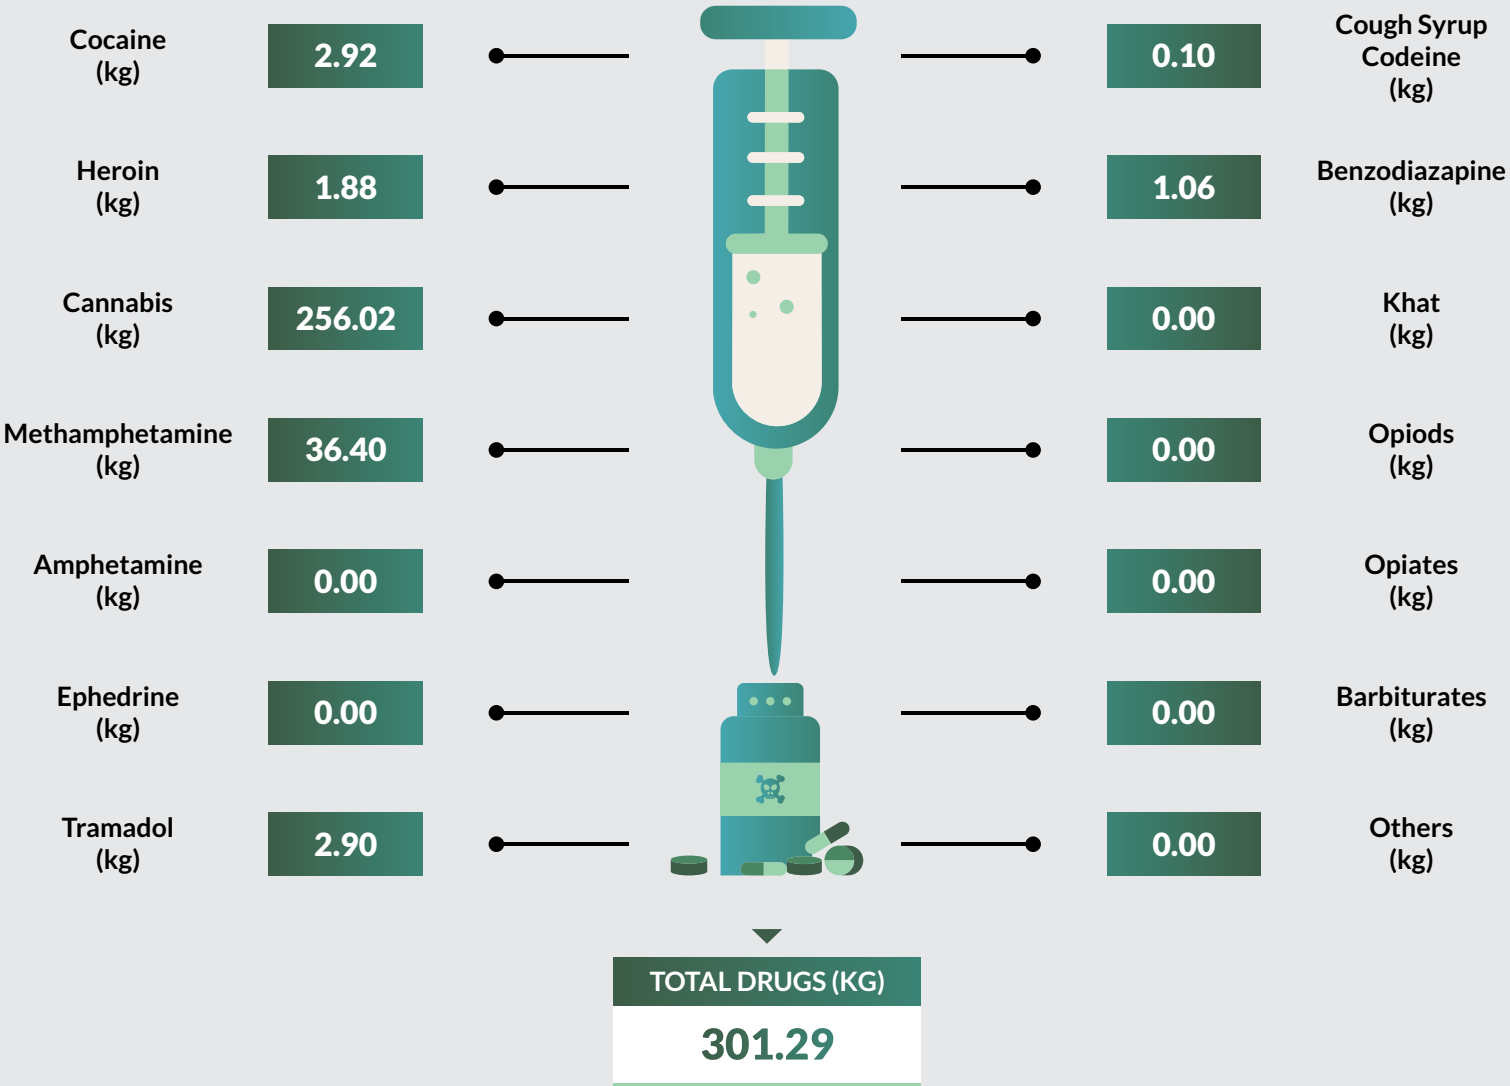

Drug Seizure and Arrest Statistics 2018

DOGI - Drug Operation and General Investigation