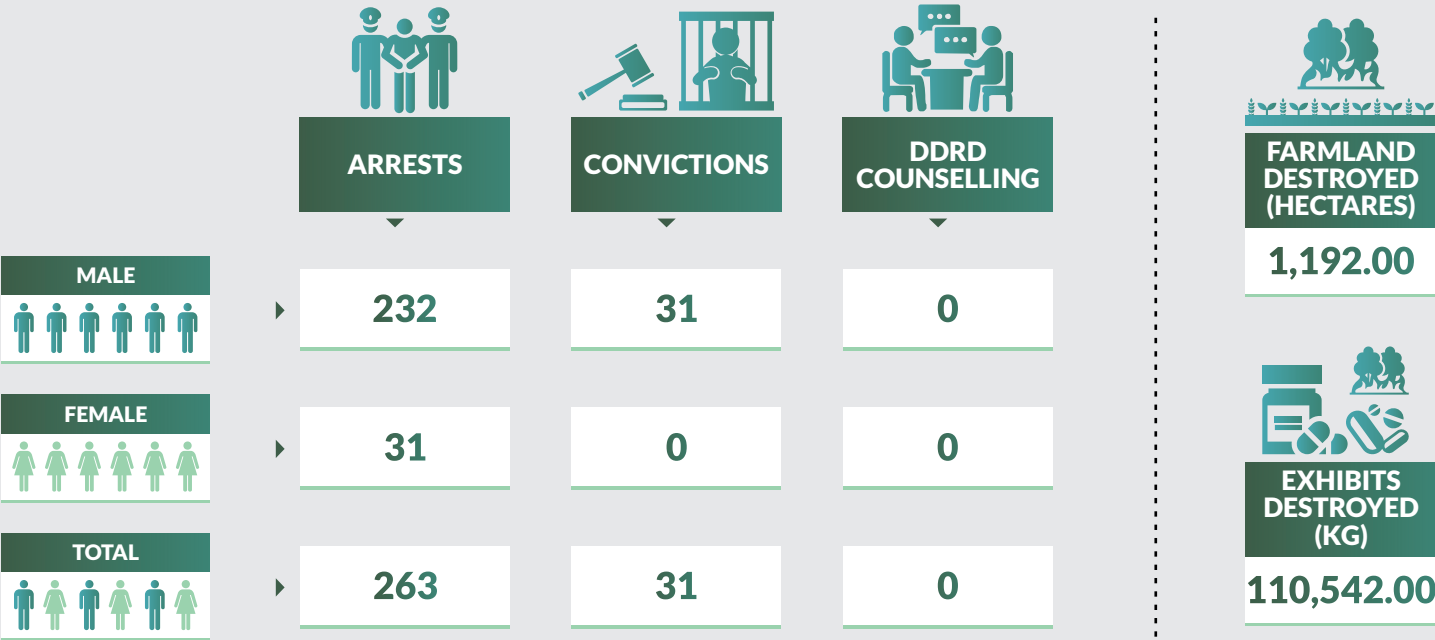

9,824 arrests were made in 2018. 9,122 were male while 702 were female. 1,236 were convicted in 2018 while 1,002 were on counselling. 267,635 kg of exhibits were destroyed while 3,660 hectares of farmland were also destroyed.

Drug Seizure and Arrest Statistics 2018

Nasarawa State

Drug Seizure and Arrest Statistics 2018

Niger State

Drug Seizure and Arrest Statistics 2018

Ogun State

Drug Seizure and Arrest Statistics 2018

Ondo State