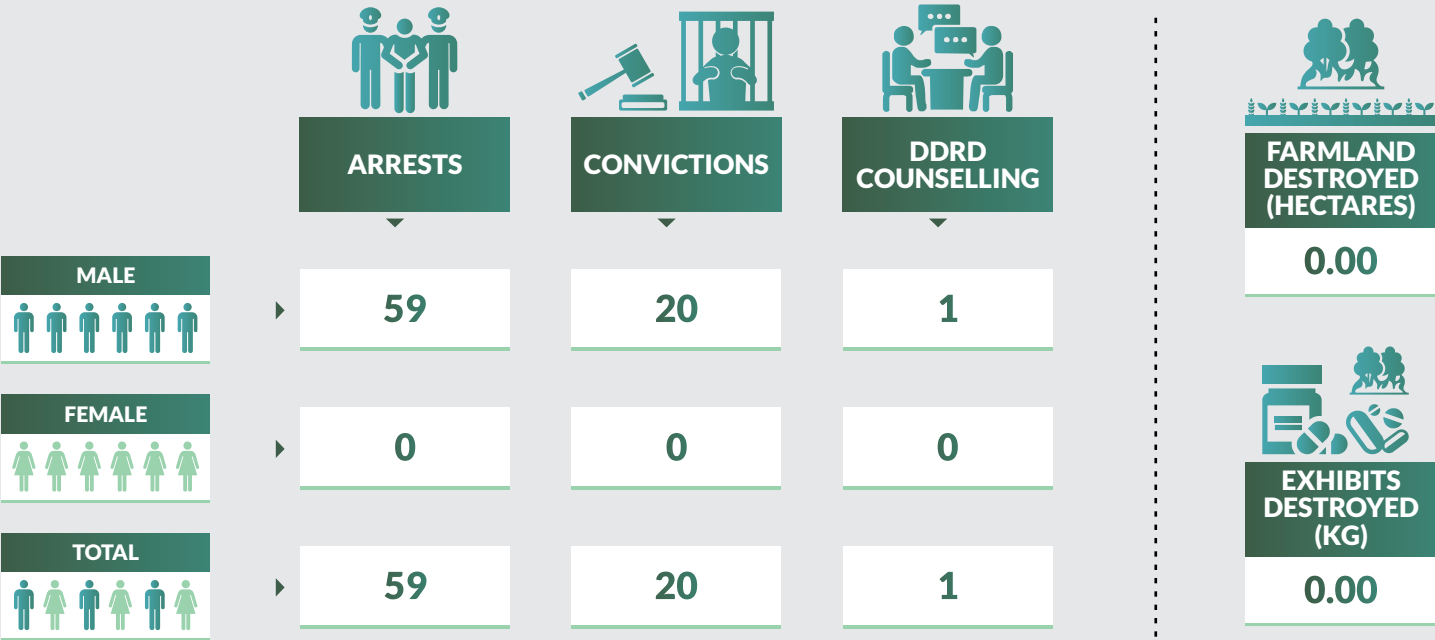

9,824 arrests were made in 2018. 9,122 were male while 702 were female. 1,236 were convicted in 2018 while 1,002 were on counselling. 267,635 kg of exhibits were destroyed while 3,660 hectares of farmland were also destroyed.

Drug Seizure and Arrest Statistics 2018

Cross River State

Drug Seizure and Arrest Statistics 2018

Delta State

Drug Seizure and Arrest Statistics 2018

Ebonyi State

Drug Seizure and Arrest Statistics 2018

Edo State

Drug Seizure and Arrest Statistics 2018

Ekiti State

Drug Seizure and Arrest Statistics 2018

Enugu State

Drug Seizure and Arrest Statistics 2018

Gombe State

Drug Seizure and Arrest Statistics 2018

Imo State