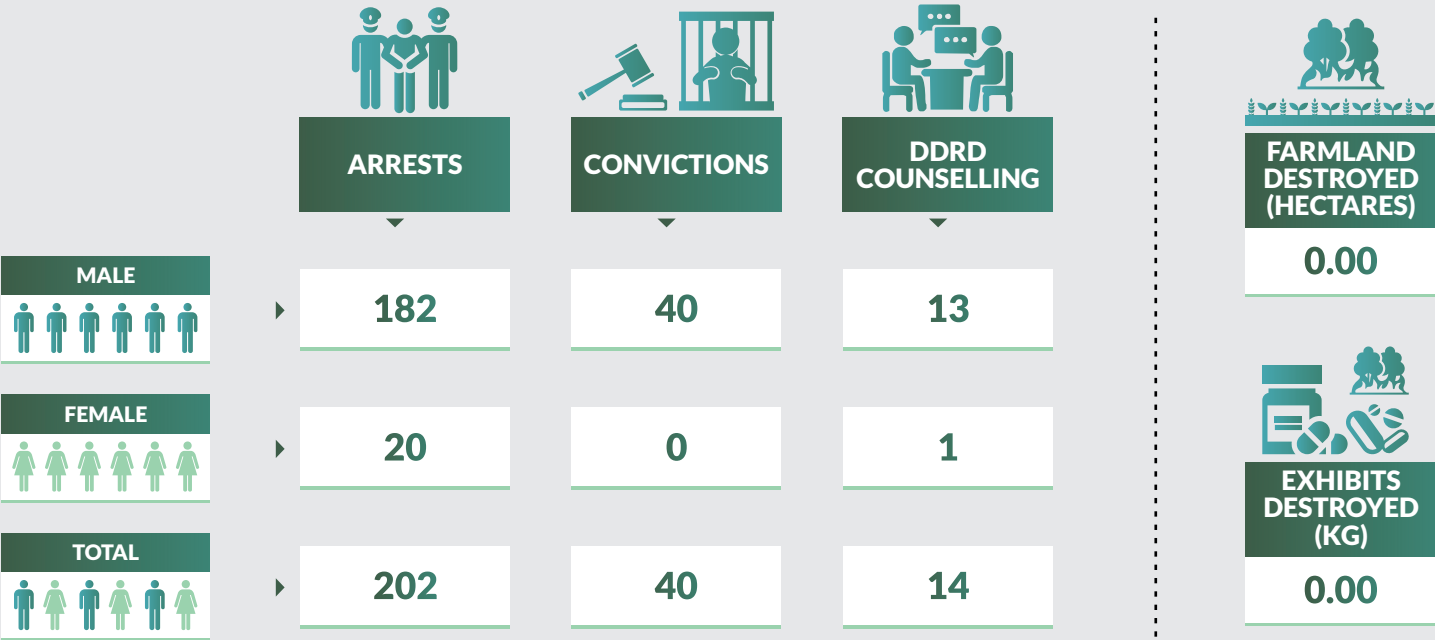

Drug Seizure and Arrest Statistics 2018

Osun State

Drug Seizure and Arrest Statistics 2018

Oyo State

Drug Seizure and Arrest Statistics 2018

Plateau State

Drug Seizure and Arrest Statistics 2018

Rivers State

Drug Seizure and Arrest Statistics 2018

Sokoto State

Drug Seizure and Arrest Statistics 2018

Taraba State

Drug Seizure and Arrest Statistics 2018

Yobe State

Drug Seizure and Arrest Statistics 2018

Zamfara State