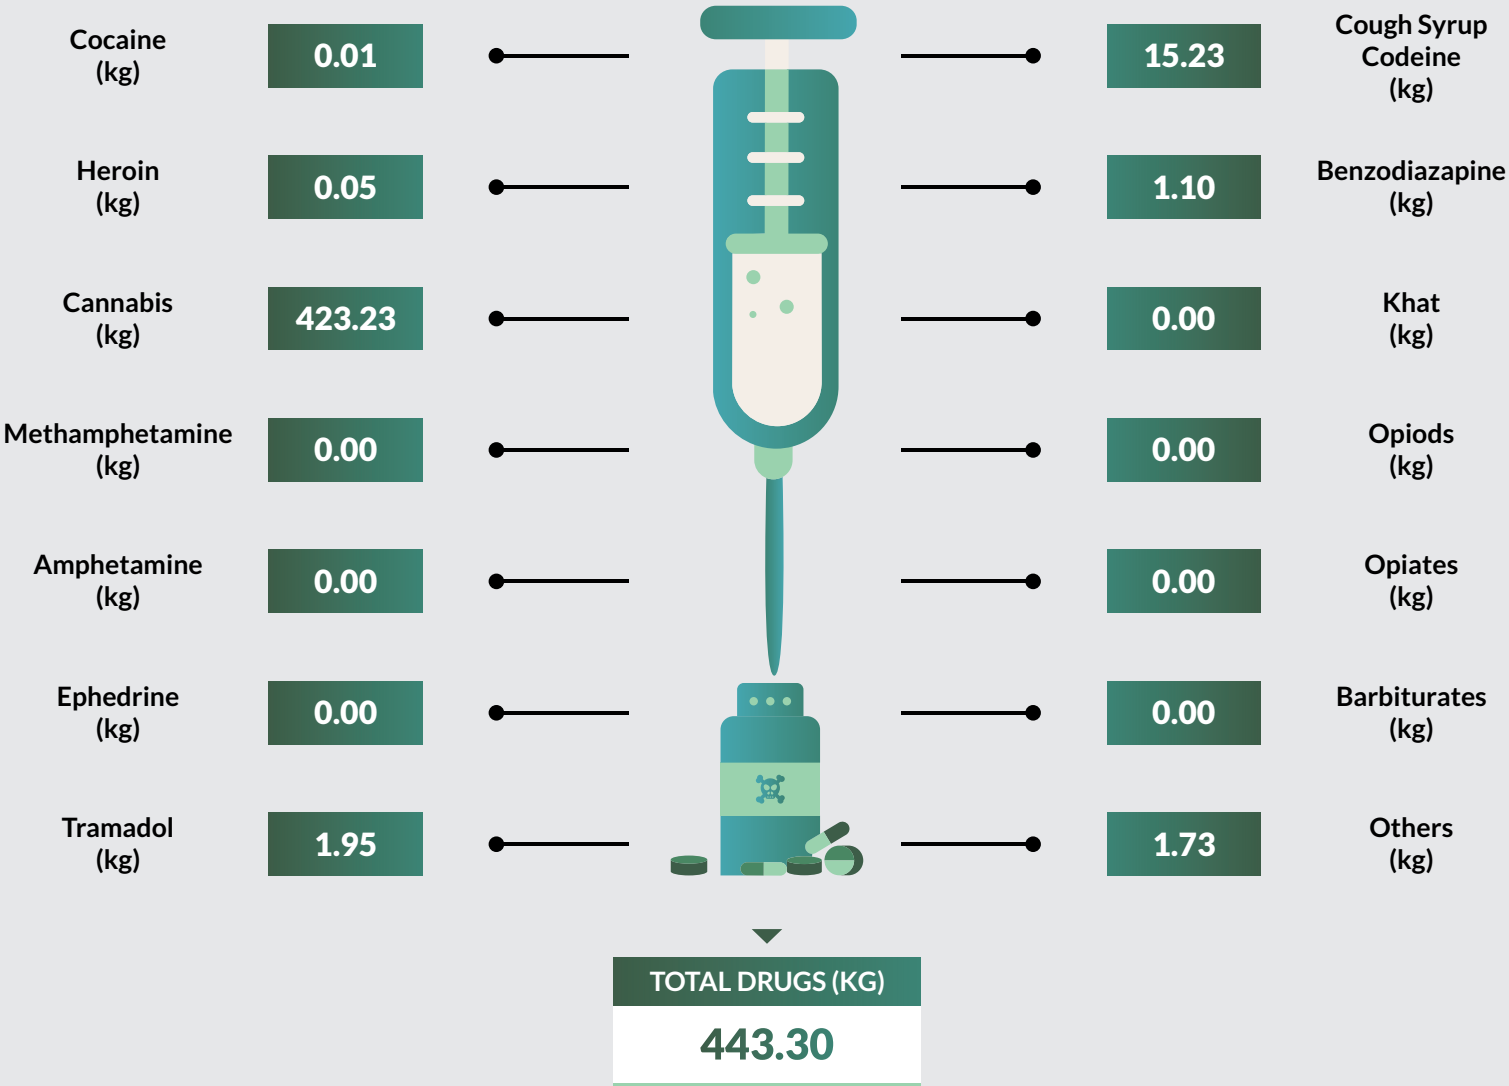

Tramadol followed closely with 22,562kg seized representing 7.1% of the total drug seized. Edo State recorded the highest kg (42,402) of drug seizure while Borno State recorded the least with 147.54kg of drugs seized.

9,824 arrests were made in 2018. 9,122 were male while 702 were female. 1,236 were convicted in 2018 while 1,002 were on counselling. 267,635 kg of exhibits were destroyed while 3,660 hectares of farmland were also destroyed.

Drug Seizure and Arrest Statistics 2018

Cross River State

Drug Seizure and Arrest Statistics 2018

Delta State

Drug Seizure and Arrest Statistics 2018

Ebonyi State

Drug Seizure and Arrest Statistics 2018

Edo State