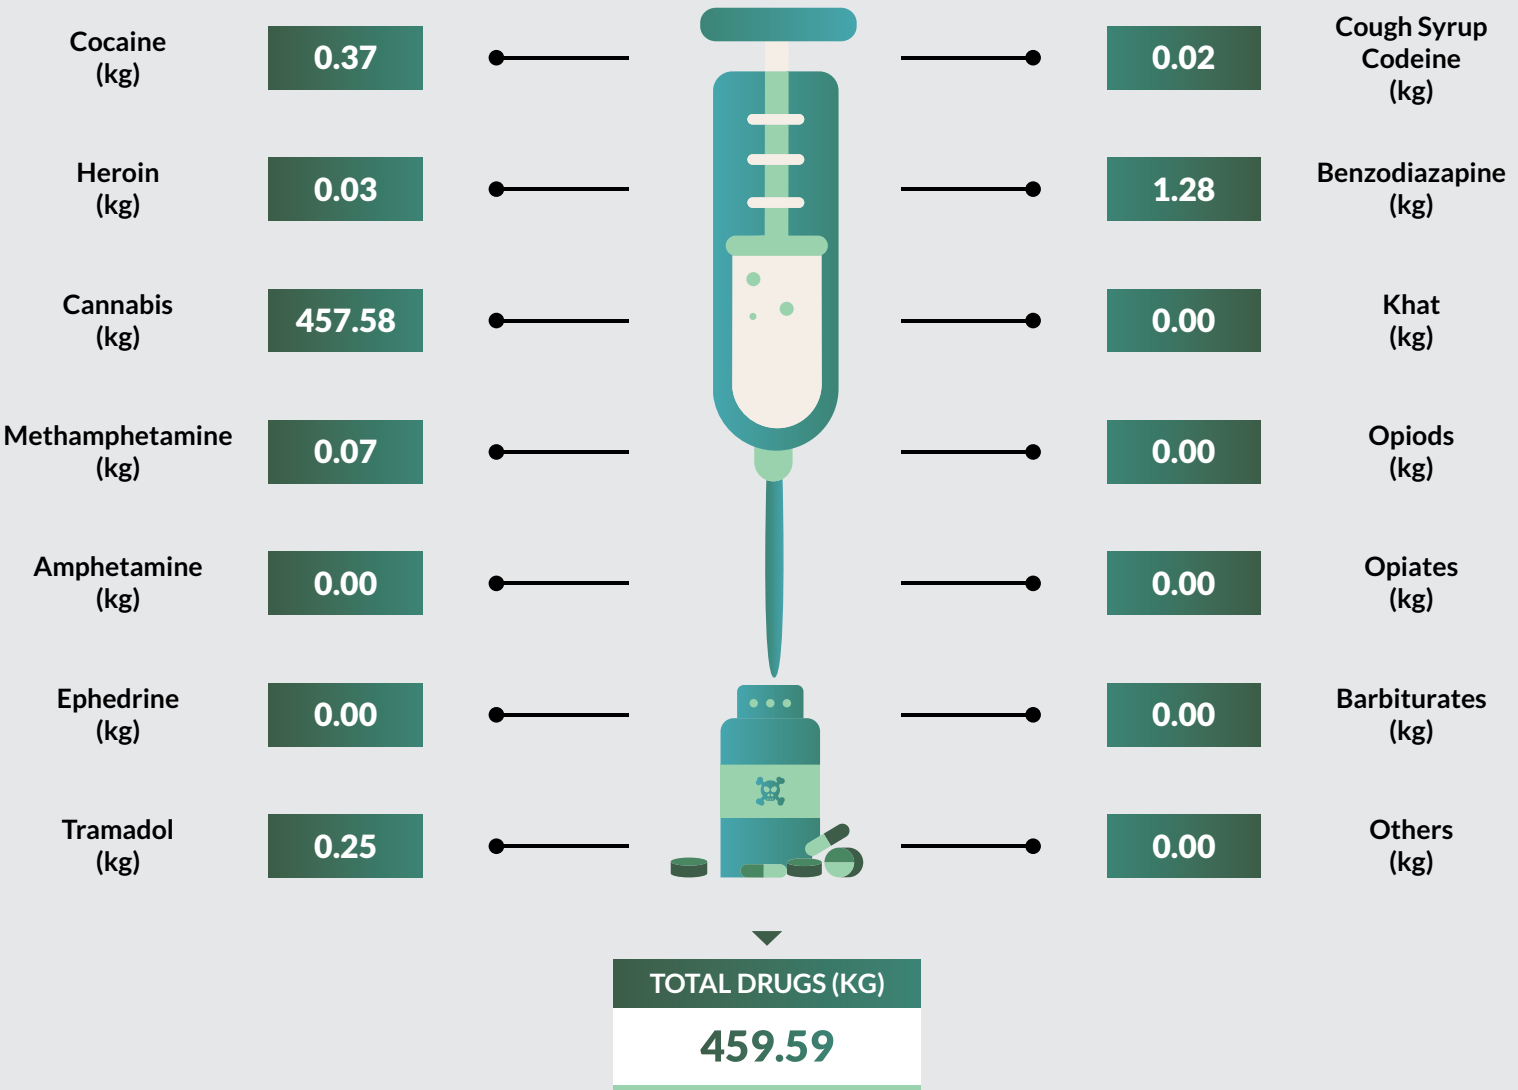

Drug Seizure and Arrest Statistics 2018

Anambra State