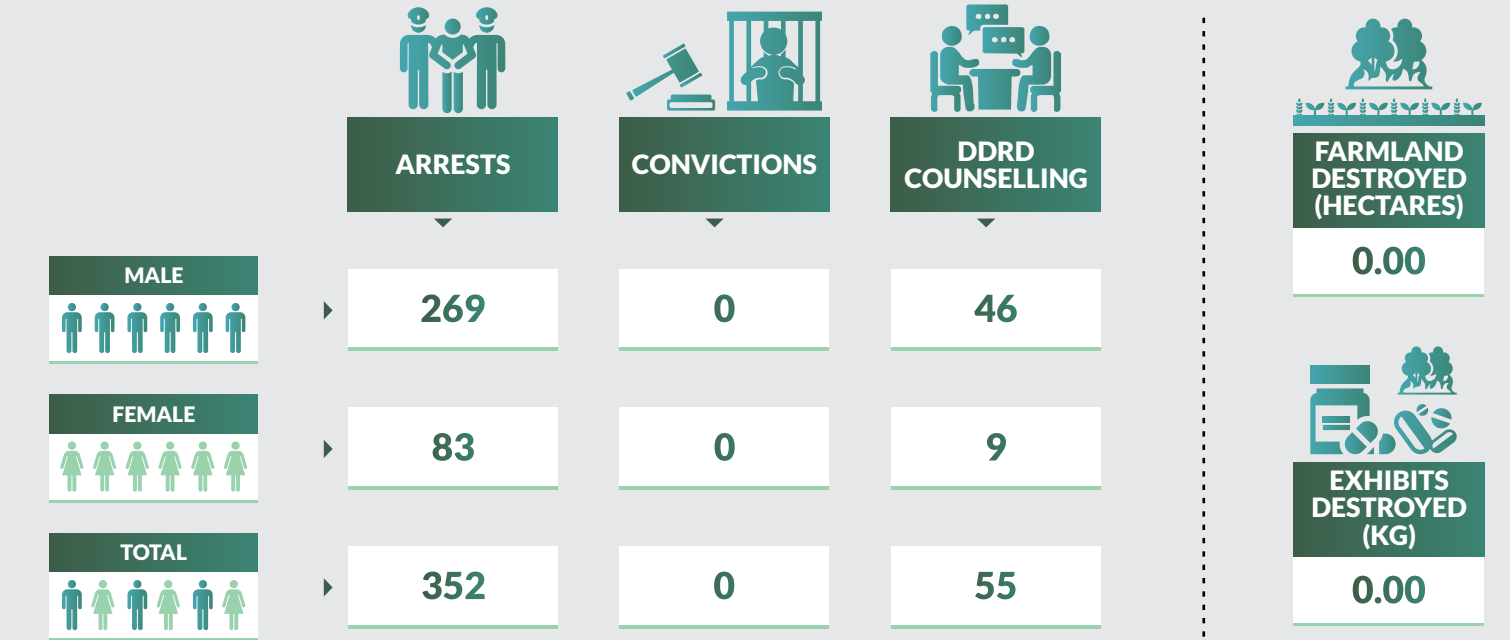

Tramadol followed closely with 22,562kg seized representing 7.1% of the total drug seized. Edo State recorded the highest kg (42,402) of drug seizure while Borno State recorded the least with 147.54kg of drugs seized.

9,824 arrests were made in 2018. 9,122 were male while 702 were female. 1,236 were convicted in 2018 while 1,002 were on counselling. 267,635 kg of exhibits were destroyed while 3,660 hectares of farmland were also destroyed.

Drug Seizure and Arrest Statistics 2018

Abia State

Drug Seizure and Arrest Statistics 2018

Adamawa State

Drug Seizure and Arrest Statistics 2018

Akwa Ibom State

Drug Seizure and Arrest Statistics 2018

Anambra State

Drug Seizure and Arrest Statistics 2018

Bauchi State

Drug Seizure and Arrest Statistics 2018

Bayelsa State

Drug Seizure and Arrest Statistics 2018

Benue State

Drug Seizure and Arrest Statistics 2018

Borno State