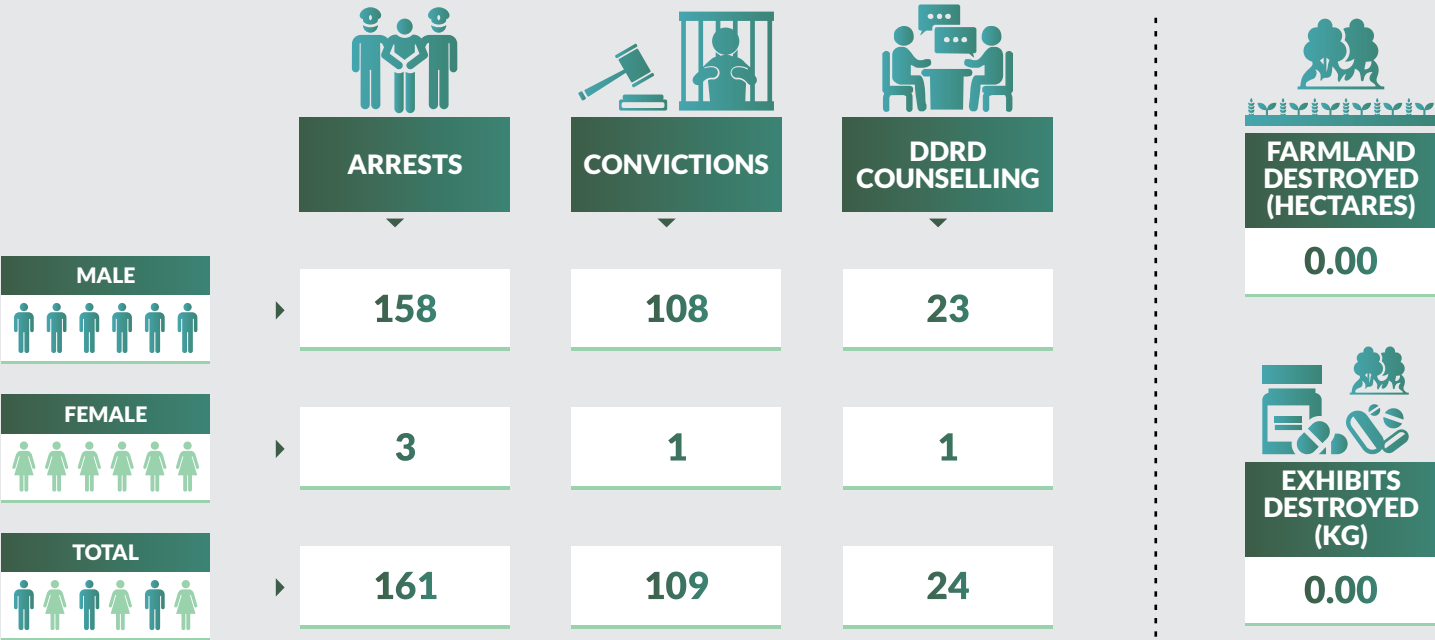

9,824 arrests were made in 2018. 9,122 were male while 702 were female. 1,236 were convicted in 2018 while 1,002 were on counselling. 267,635 kg of exhibits were destroyed while 3,660 hectares of farmland were also destroyed.

Drug Seizure and Arrest Statistics 2018

Kebbi State

Drug Seizure and Arrest Statistics 2018

Kogi State

Drug Seizure and Arrest Statistics 2018

Kwara State

Drug Seizure and Arrest Statistics 2018

Lagos State

Drug Seizure and Arrest Statistics 2018

Nasarawa State

Drug Seizure and Arrest Statistics 2018

Niger State

Drug Seizure and Arrest Statistics 2018

Ogun State

Drug Seizure and Arrest Statistics 2018

Ondo State