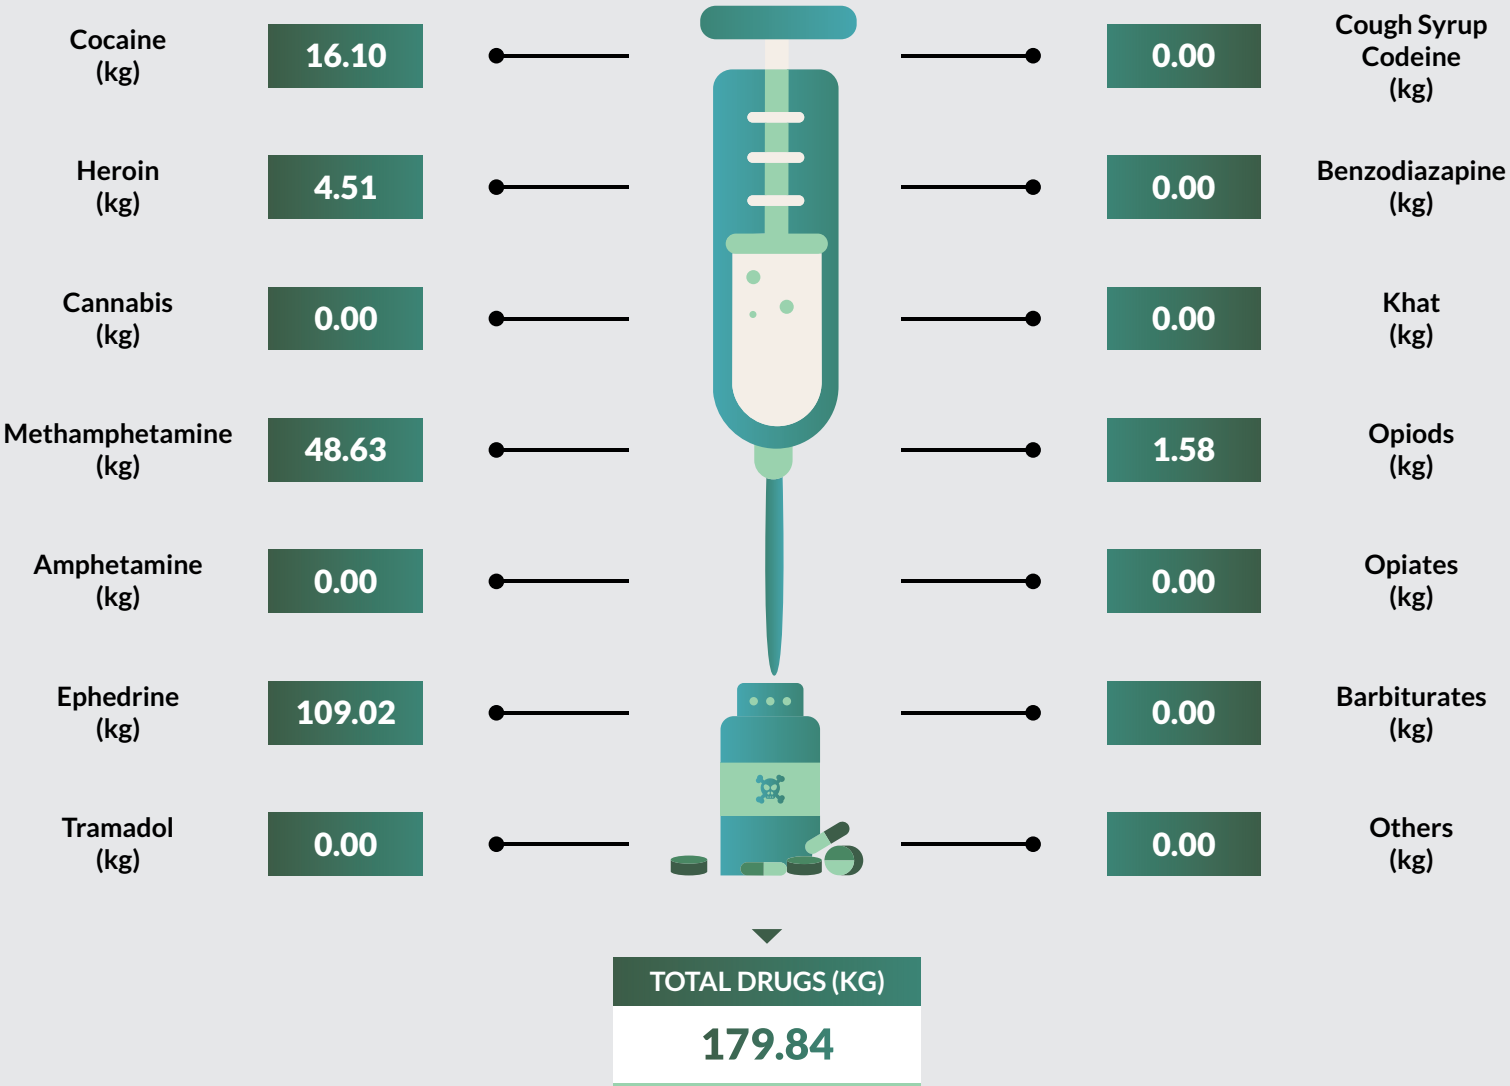

Drug Seizure and Arrest Statistics 2018

CIATF - Combined Inter-Agency Task Force