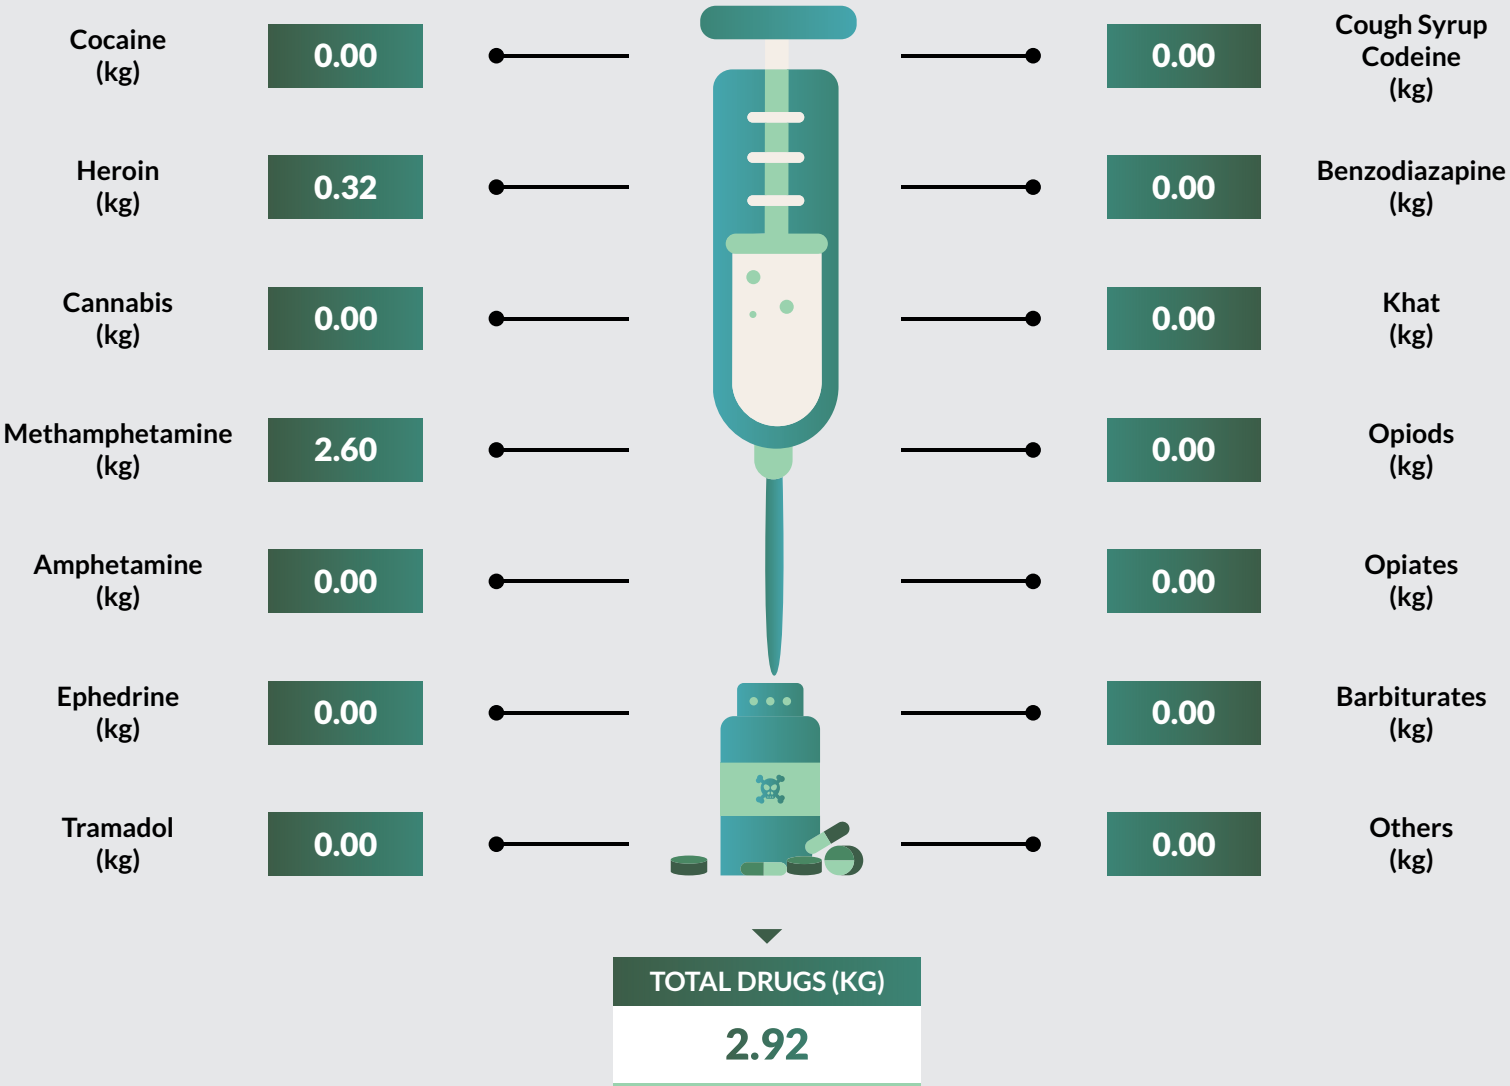

Drug Seizure and Arrest Statistics 2018

JTF - Joint Task Force