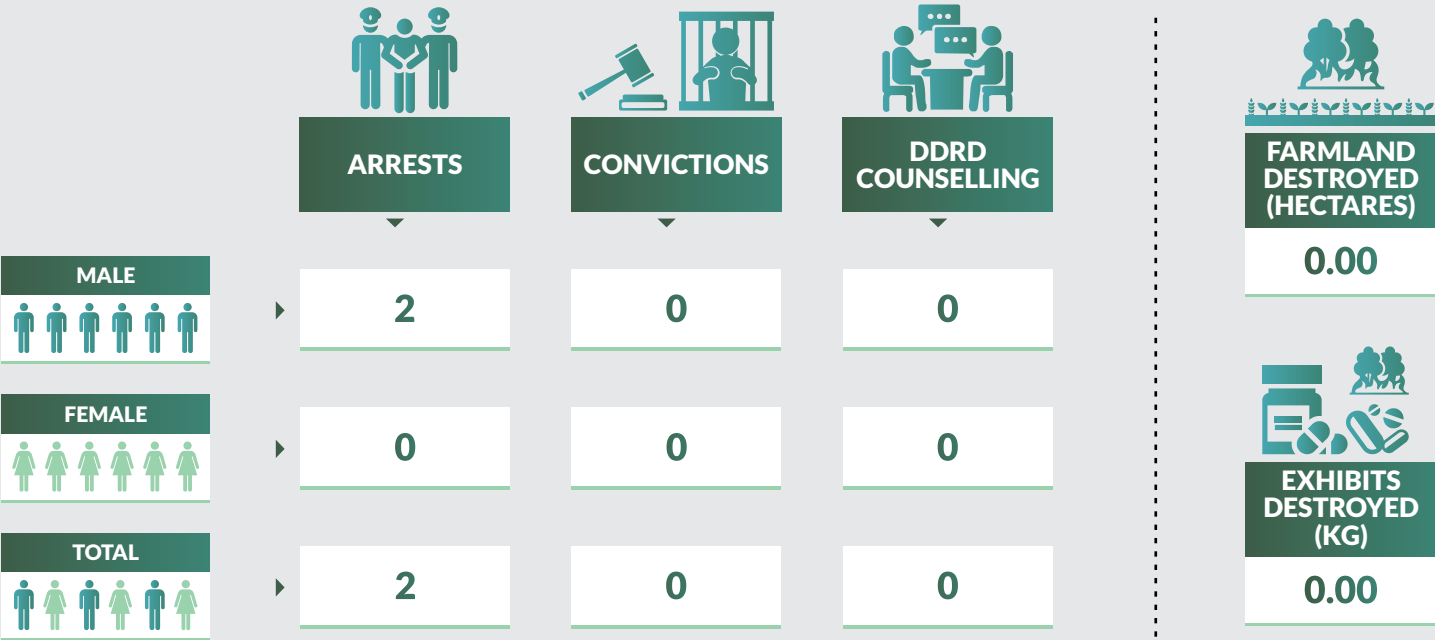

NAIA-ABUJA

PHIA-PORT HARCOURT

Drug Seizure and Arrest Statistics 2018

MAKIA-KANO

Drug Seizure and Arrest Statistics 2018

AIIA-ENUGU

APAPA PORT

TINCAN PORT

Drug Seizure and Arrest Statistics 2018

ONNE

SEME-LAGOS BORDER POST

Drug Seizure and Arrest Statistics 2018

IDIROKO

Drug Seizure and Arrest Statistics 2018

Total

Methodology