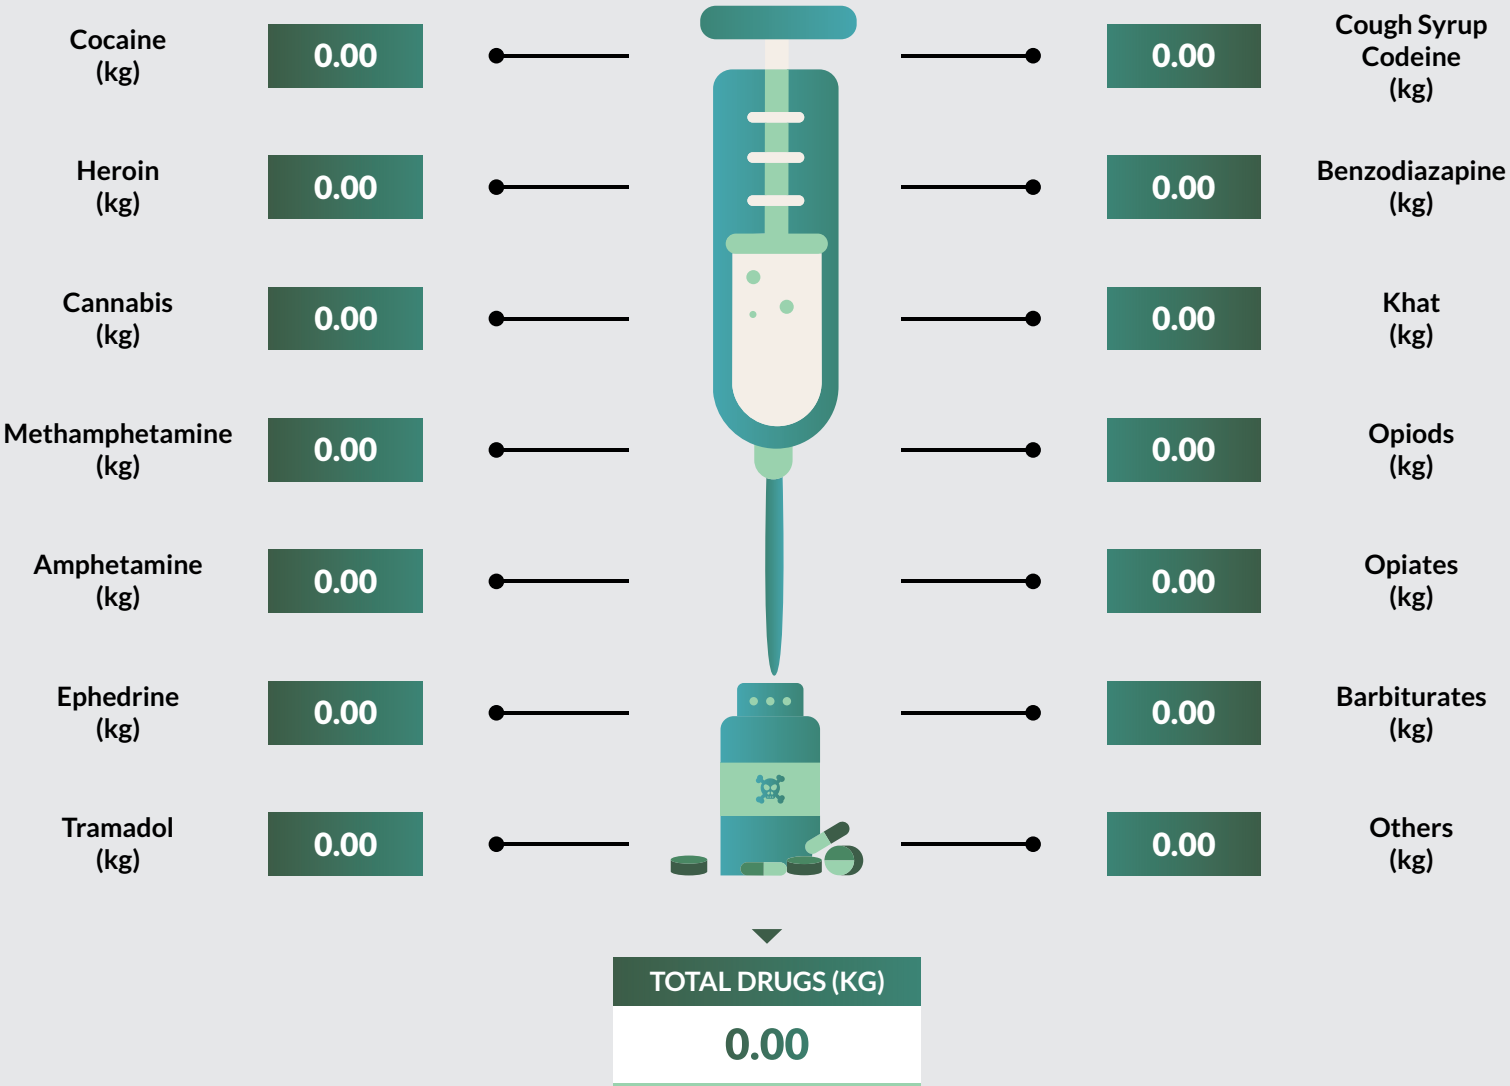

NAIA-ABUJA

PHIA-PORT HARCOURT

Drug Seizure and Arrest Statistics 2018

MAKIA-KANO

Drug Seizure and Arrest Statistics 2018

AIIA-ENUGU

APAPA PORT

TINCAN PORT

Drug Seizure and Arrest Statistics 2018

ONNE

SEME-LAGOS BORDER POST

Drug Seizure and Arrest Statistics 2018

IDIROKO

Drug Seizure and Arrest Statistics 2018

Total

Methodology