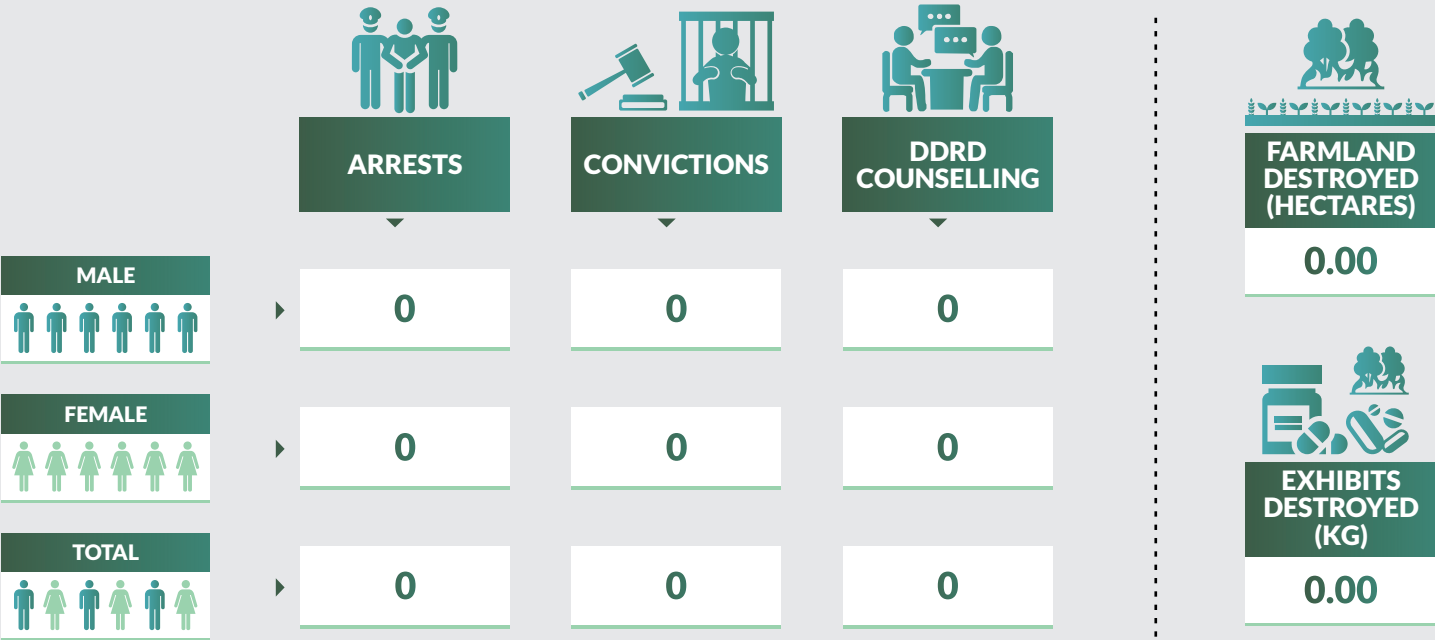

NAIA-ABUJA

PHIA-PORT HARCOURT

Drug Seizure and Arrest Statistics 2018

MAKIA-KANO

Drug Seizure and Arrest Statistics 2018

AIIA-ENUGU

APAPA PORT

TINCAN PORT

Drug Seizure and Arrest Statistics 2018

ONNE

SEME-LAGOS BORDER POST

Drug Seizure and Arrest Statistics 2018

IDIROKO

Drug Seizure and Arrest Statistics 2018

Total

Methodology