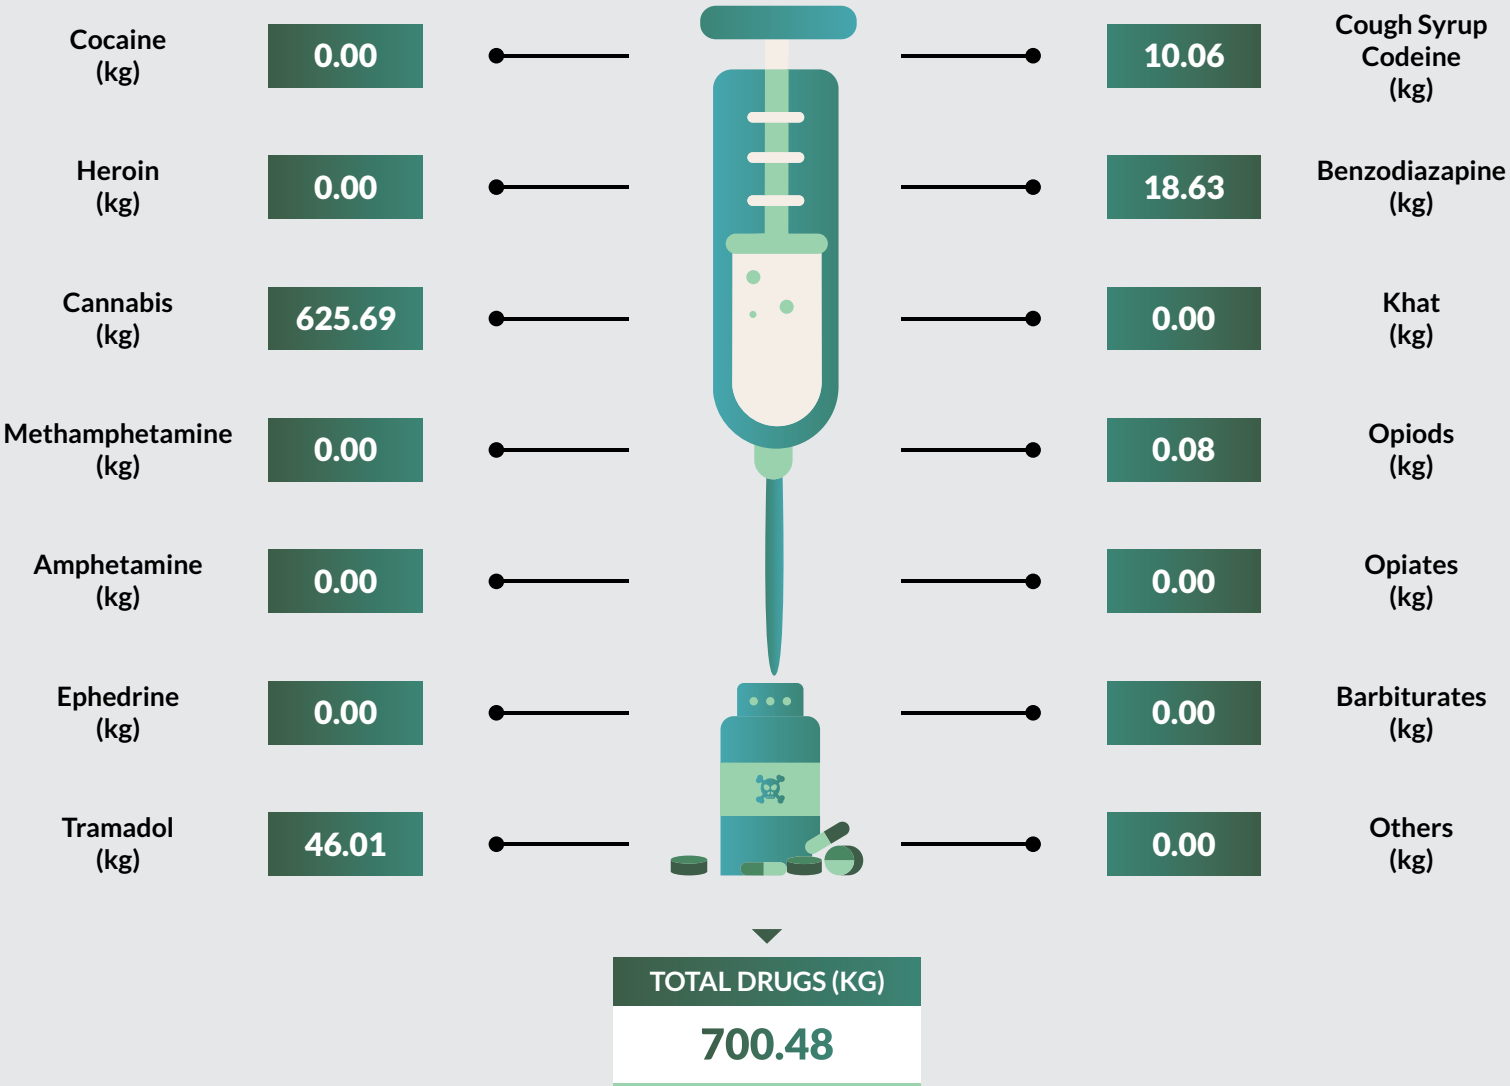

Tramadol followed closely with 22,562kg seized representing 7.1% of the total drug seized. Edo State recorded the highest kg (42,402) of drug seizure while Borno State recorded the least with 147.54kg of drugs seized.

9,824 arrests were made in 2018. 9,122 were male while 702 were female. 1,236 were convicted in 2018 while 1,002 were on counselling. 267,635 kg of exhibits were destroyed while 3,660 hectares of farmland were also destroyed.

Drug Seizure and Arrest Statistics 2018

Nasarawa State

Drug Seizure and Arrest Statistics 2018

Niger State

Drug Seizure and Arrest Statistics 2018

Ogun State

Drug Seizure and Arrest Statistics 2018

Ondo State