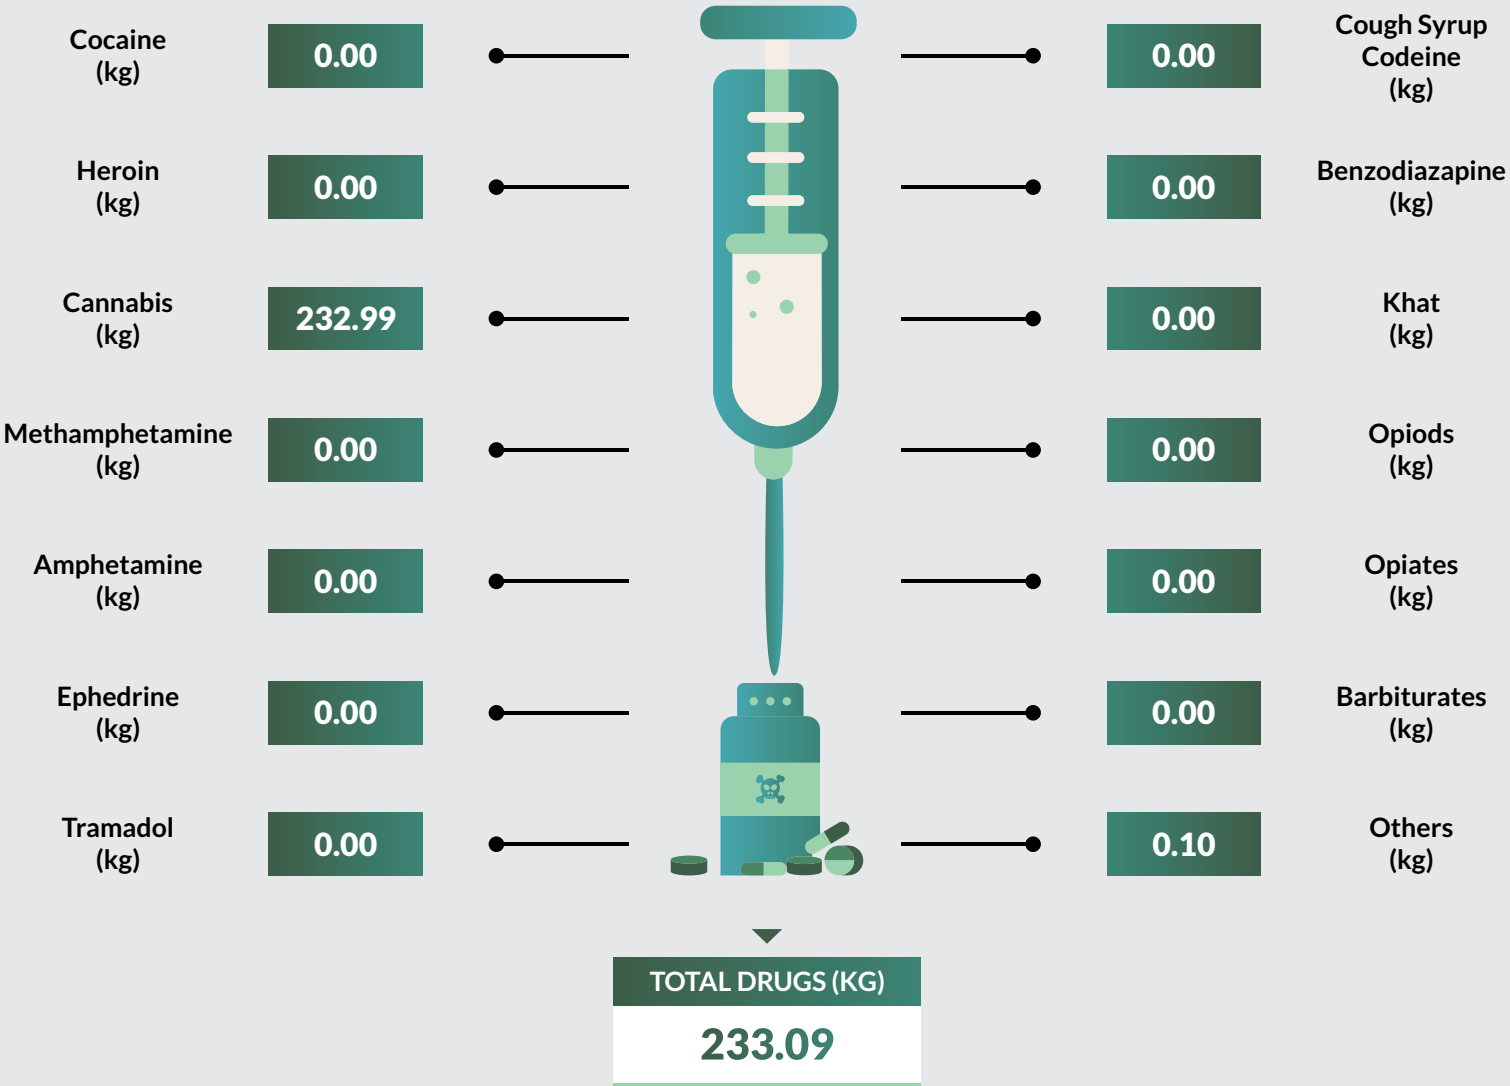

Ekiti State