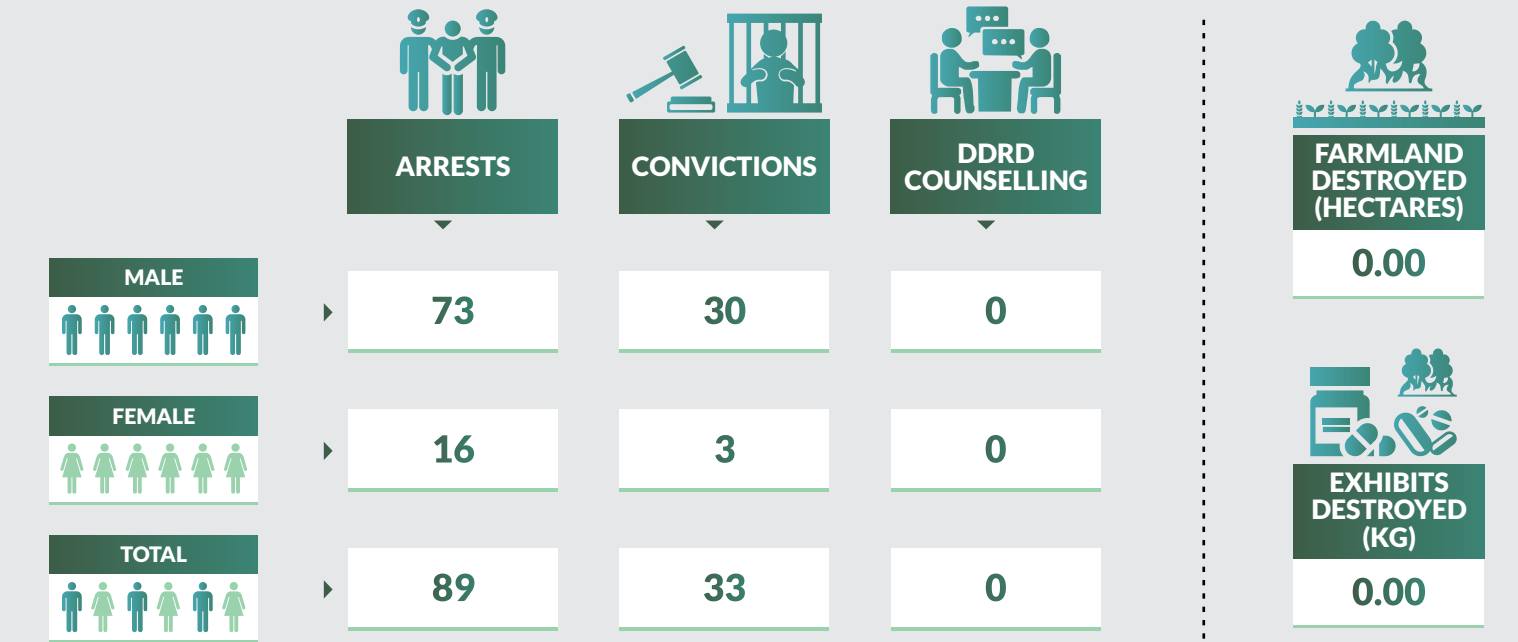

Drug Seizure and Arrest Statistics 2018

JTF - Joint Task Force

Drug Seizure and Arrest Statistics 2018

CIATF - Combined Inter-Agency Task Force

Drug Seizure and Arrest Statistics 2018

MMIA-LAGOS

Drug Seizure and Arrest Statistics 2018

NAIA-ABUJA

PHIA-PORT HARCOURT

Drug Seizure and Arrest Statistics 2018

MAKIA-KANO

Drug Seizure and Arrest Statistics 2018

AIIA-ENUGU

APAPA PORT

TINCAN PORT