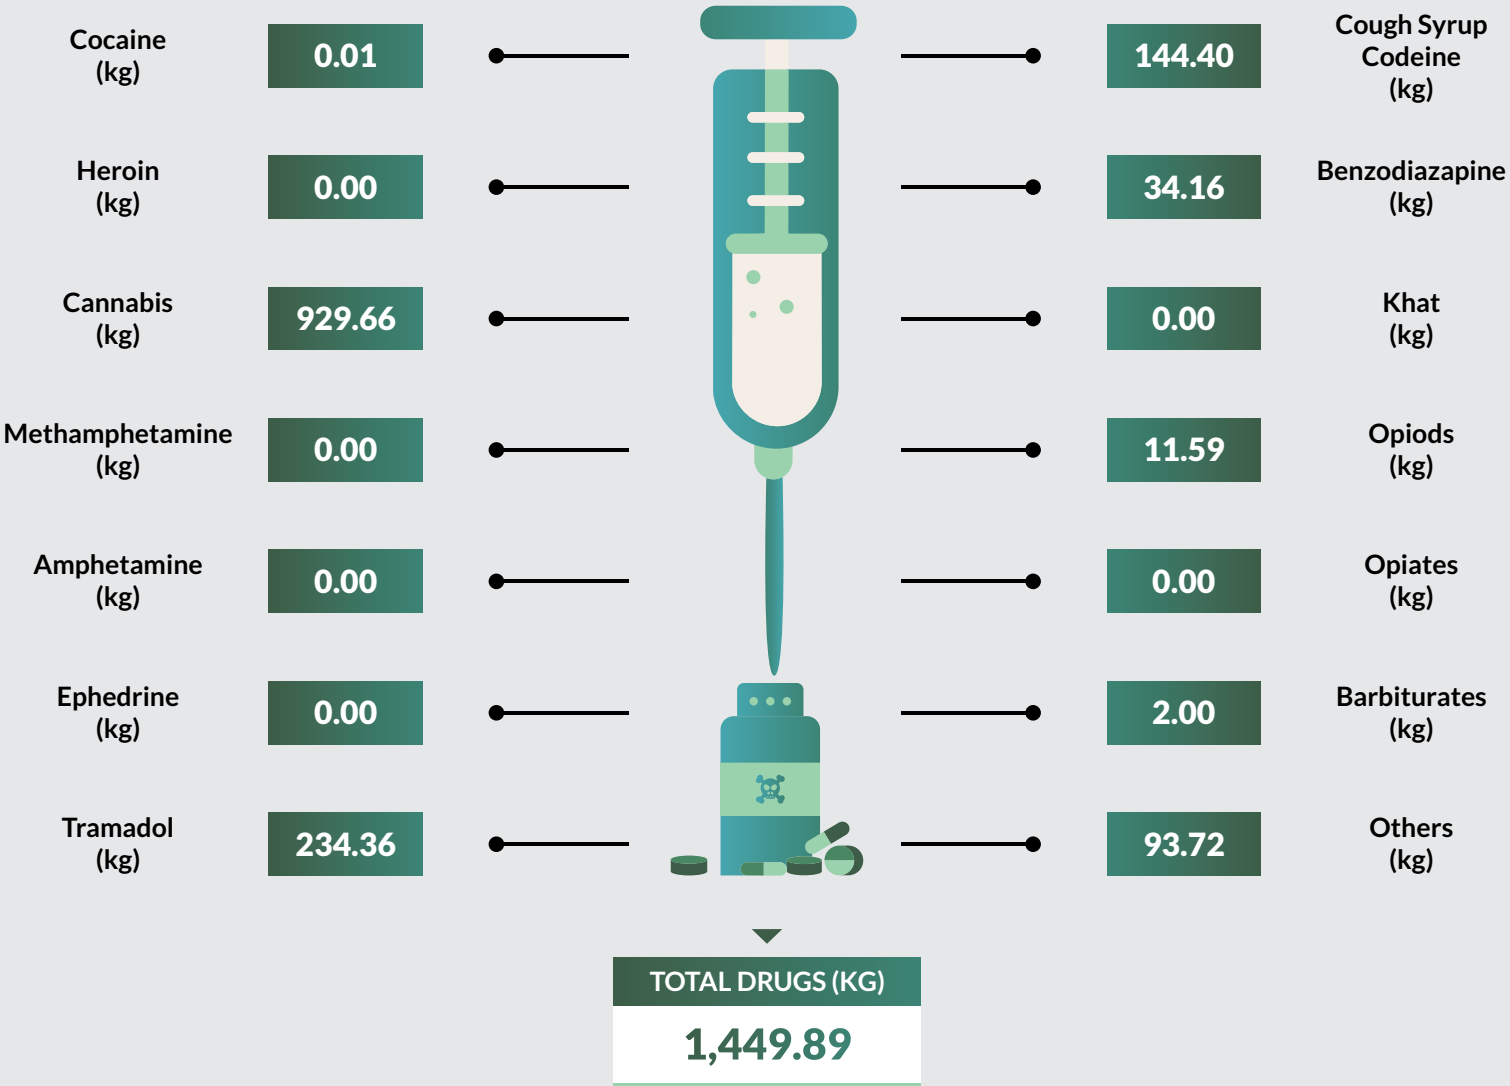

Drug Seizure and Arrest Statistics 2018

Kaduna State