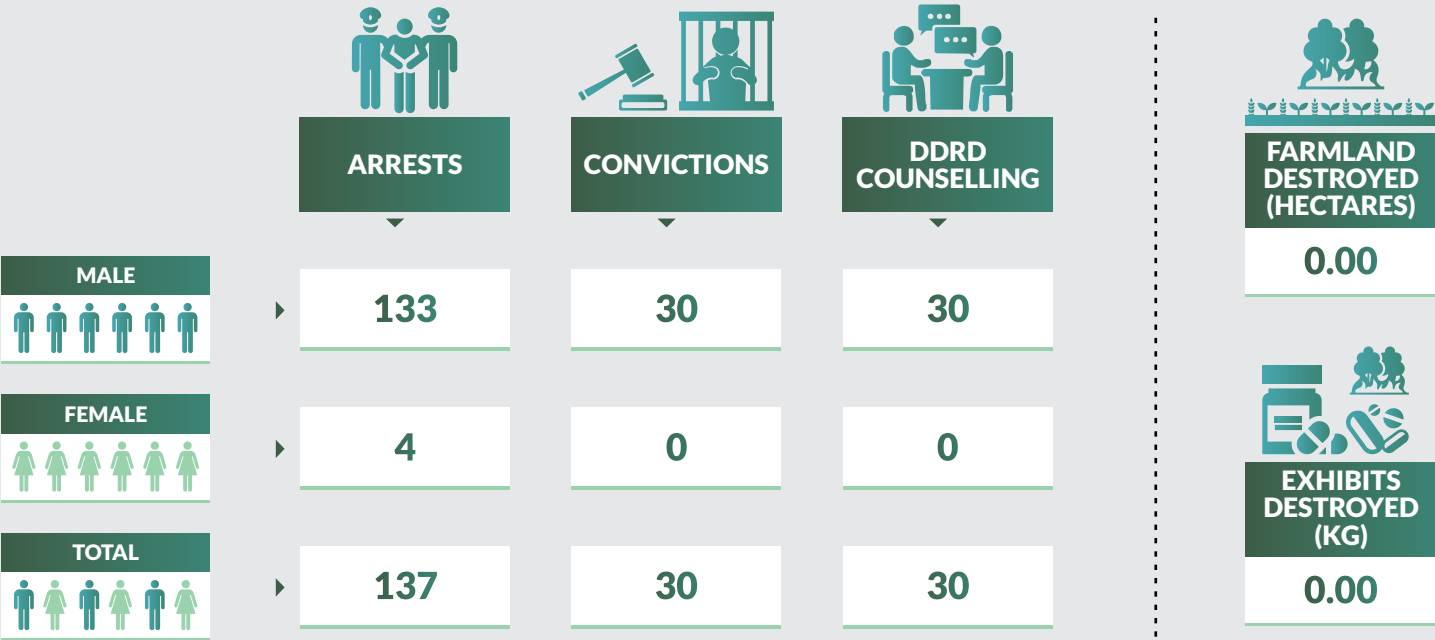

Drug Seizure and Arrest Statistics 2018

Osun State

Drug Seizure and Arrest Statistics 2018

Oyo State

Drug Seizure and Arrest Statistics 2018

Plateau State

Drug Seizure and Arrest Statistics 2018

Rivers State

Drug Seizure and Arrest Statistics 2018

Sokoto State

Drug Seizure and Arrest Statistics 2018

Taraba State

Drug Seizure and Arrest Statistics 2018

Yobe State

Drug Seizure and Arrest Statistics 2018

Zamfara State