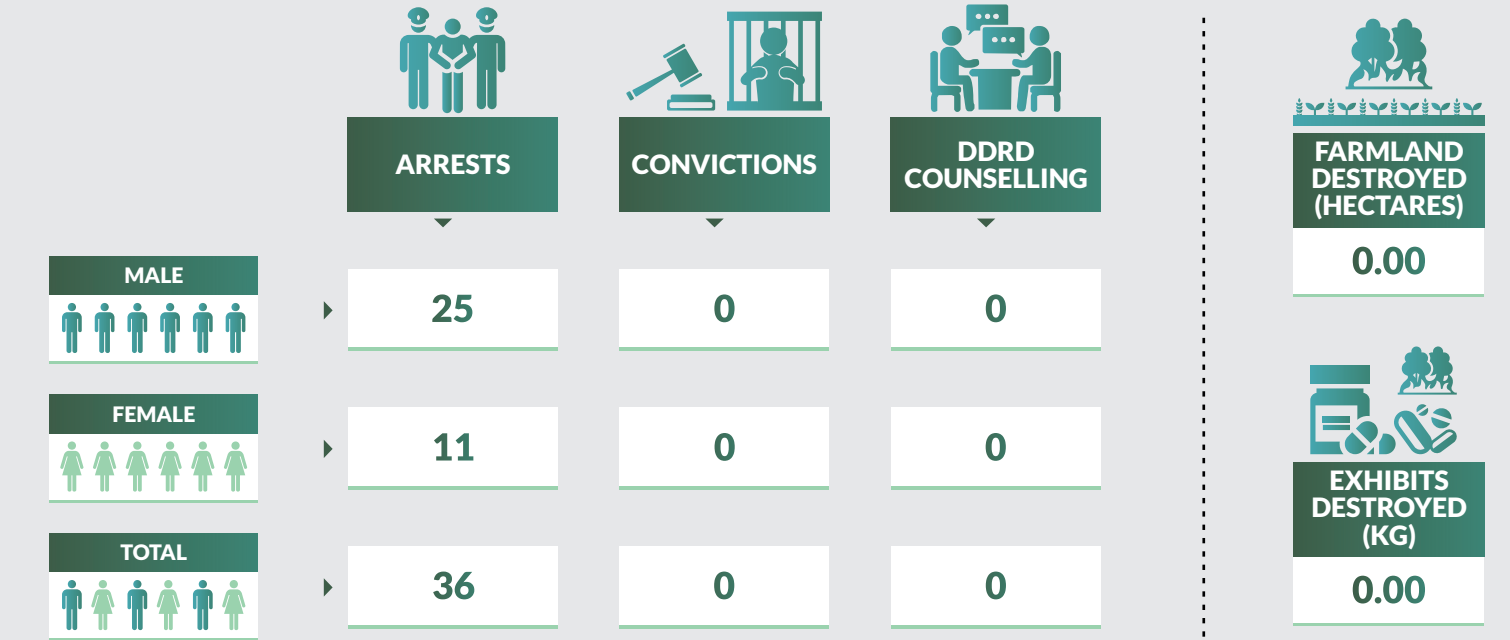

Drug Seizure and Arrest Statistics 2018

FCT ABUJA

Drug Seizure and Arrest Statistics 2018

DOGI - Drug Operation and General Investigation

Drug Seizure and Arrest Statistics 2018

SET - Special Enforcement Team

Drug Seizure and Arrest Statistics 2018

JTF - Joint Task Force

Drug Seizure and Arrest Statistics 2018

CIATF - Combined Inter-Agency Task Force

Drug Seizure and Arrest Statistics 2018

MMIA-LAGOS

Drug Seizure and Arrest Statistics 2018