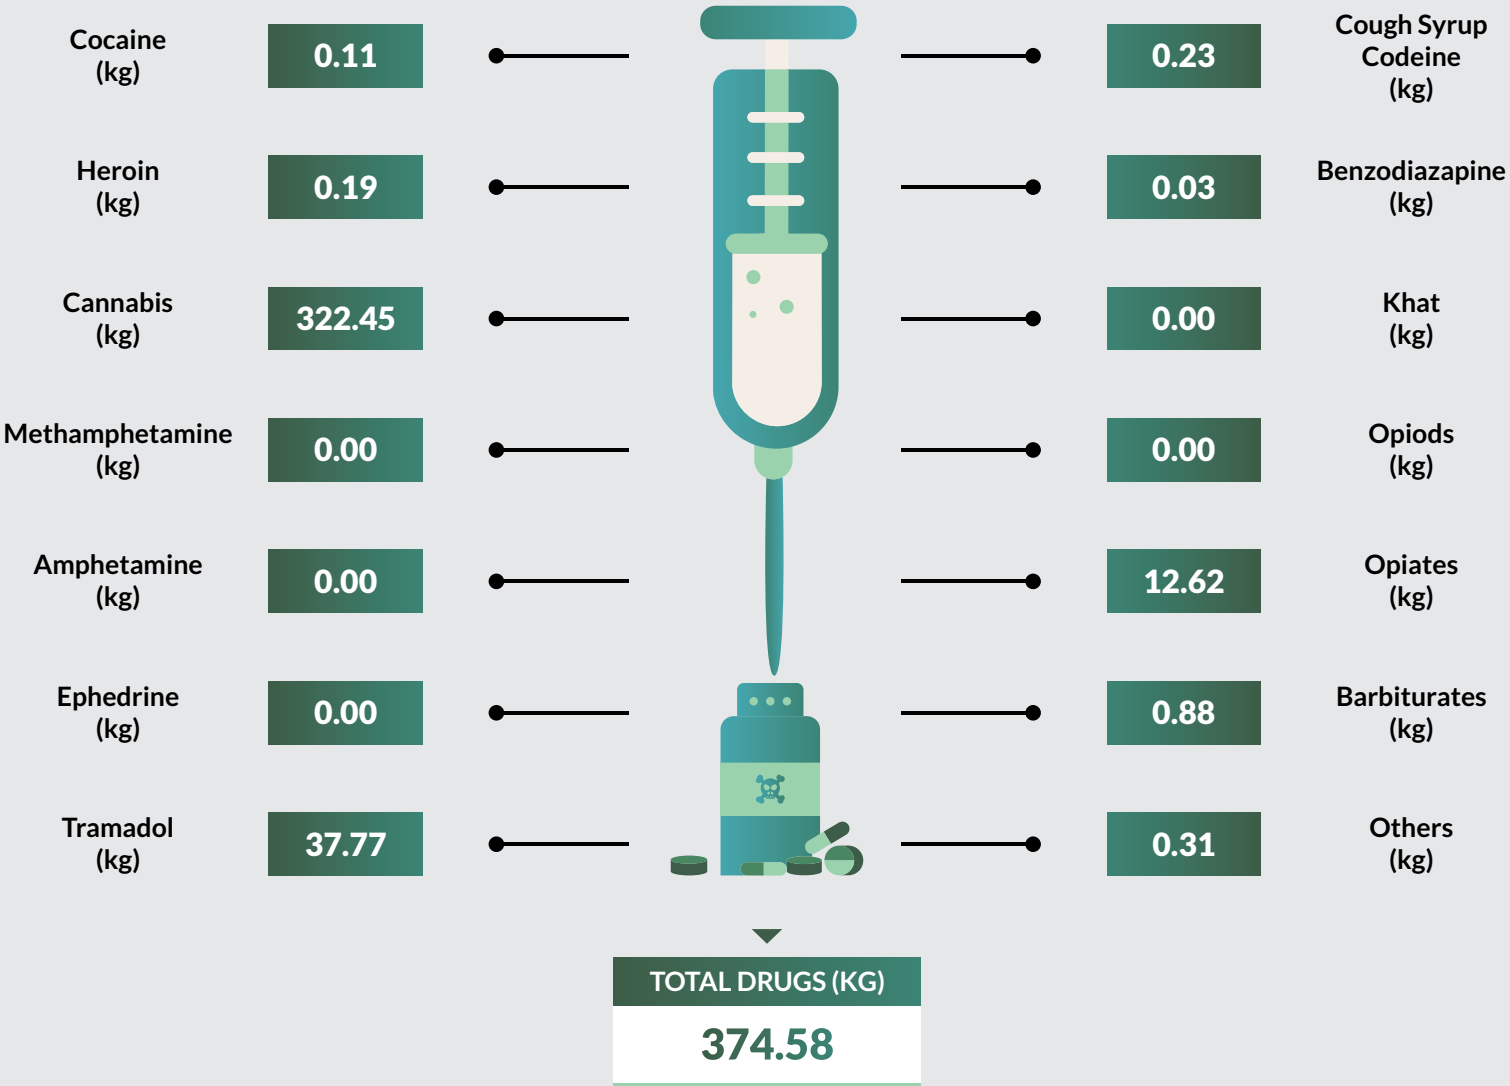

Drug Seizure and Arrest Statistics 2018

Bayelsa State