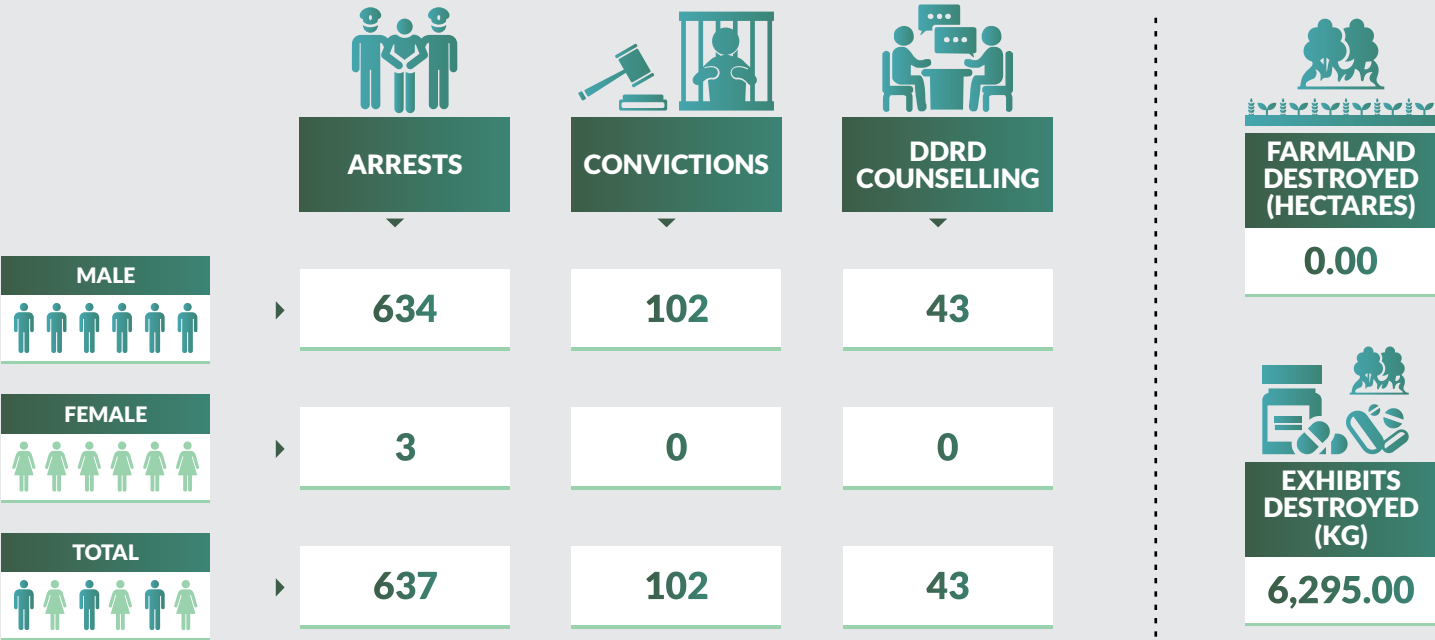

Jigawa State