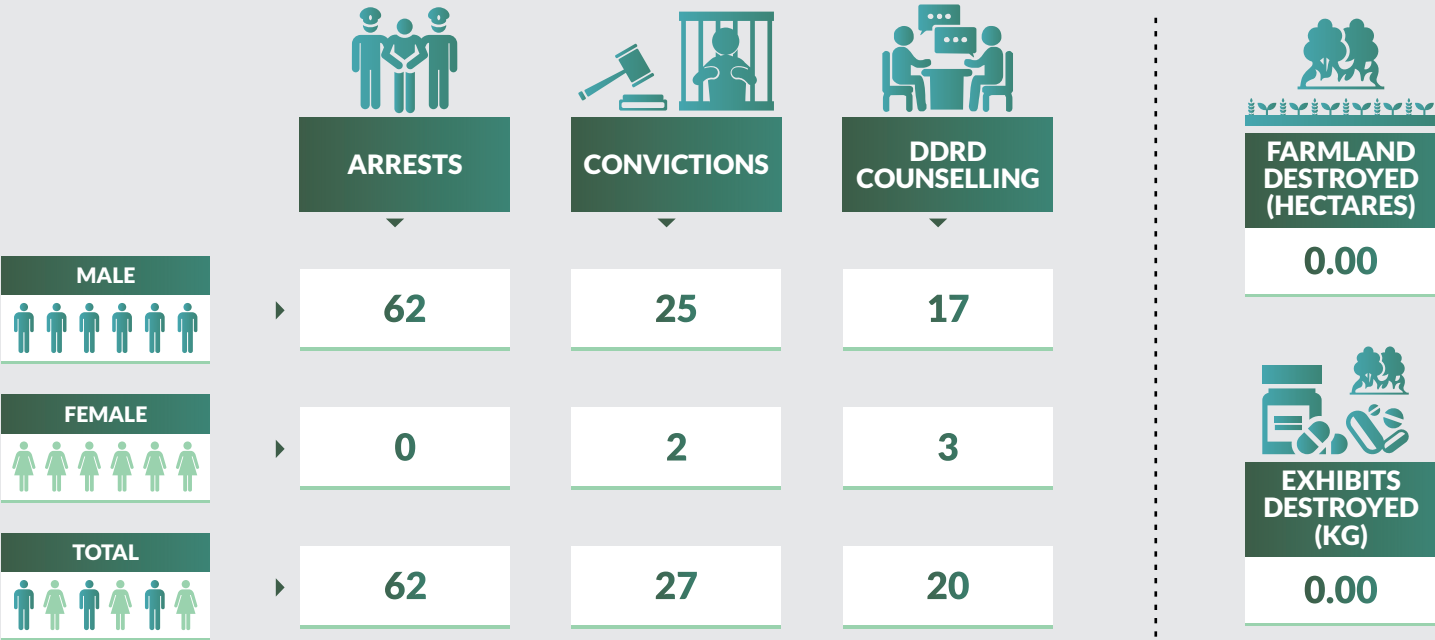

Drug Seizure and Arrest Statistics 2018

Kebbi State

Drug Seizure and Arrest Statistics 2018

Kogi State

Drug Seizure and Arrest Statistics 2018

Kwara State

Drug Seizure and Arrest Statistics 2018

Lagos State

Drug Seizure and Arrest Statistics 2018

Nasarawa State

Drug Seizure and Arrest Statistics 2018

Niger State

Drug Seizure and Arrest Statistics 2018

Ogun State

Drug Seizure and Arrest Statistics 2018

Ondo State