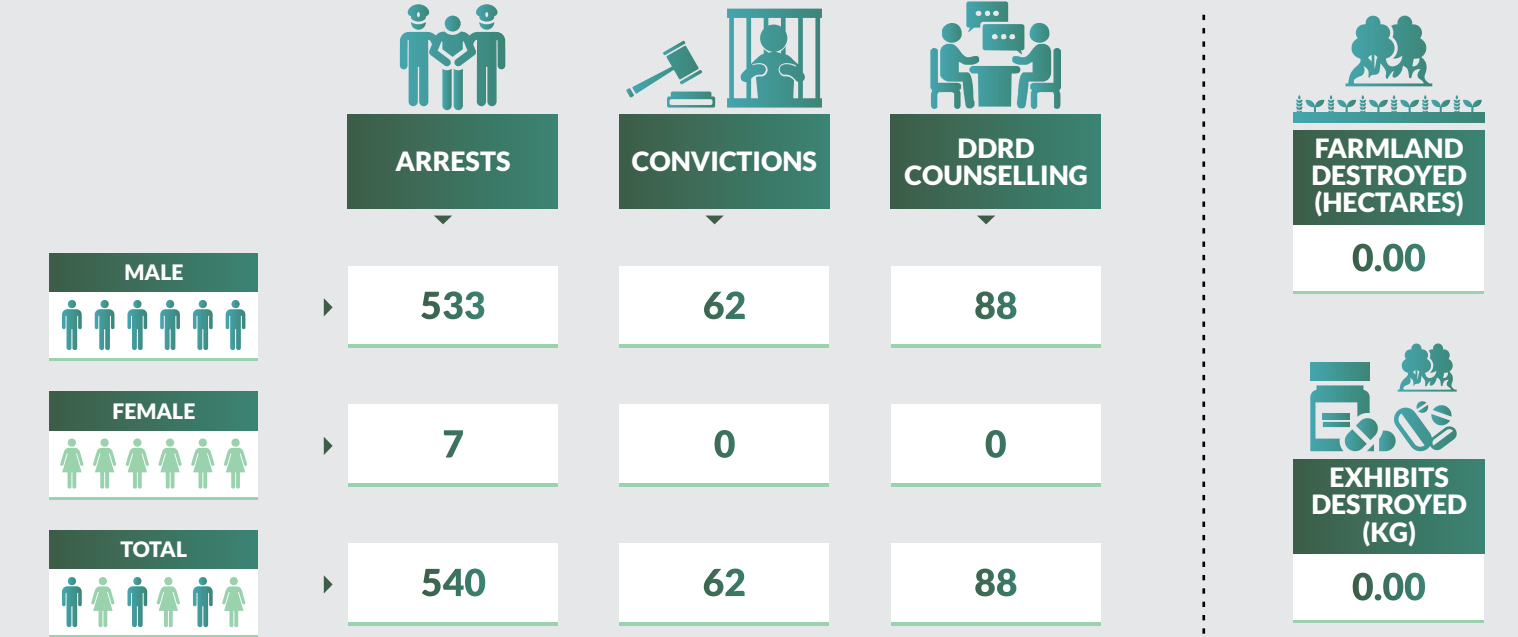

9,824 arrests were made in 2018. 9,122 were male while 702 were female. 1,236 were convicted in 2018 while 1,002 were on counselling. 267,635 kg of exhibits were destroyed while 3,660 hectares of farmland were also destroyed.

Drug Seizure and Arrest Statistics 2018

Jigawa State

Drug Seizure and Arrest Statistics 2018

Kaduna State

Drug Seizure and Arrest Statistics 2018

Kano State

Drug Seizure and Arrest Statistics 2018

Katsina State

Drug Seizure and Arrest Statistics 2018

Kebbi State

Drug Seizure and Arrest Statistics 2018

Kogi State

Drug Seizure and Arrest Statistics 2018

Kwara State

Drug Seizure and Arrest Statistics 2018

Lagos State