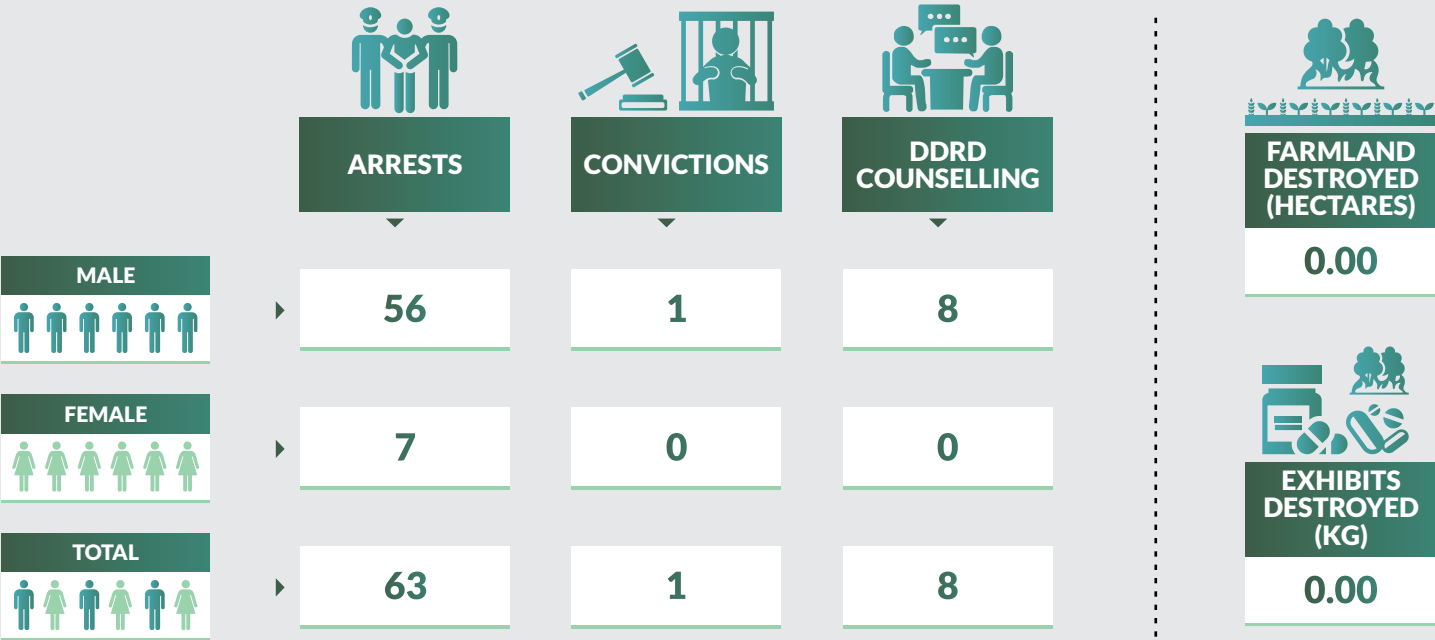

9,824 arrests were made in 2018. 9,122 were male while 702 were female. 1,236 were convicted in 2018 while 1,002 were on counselling. 267,635 kg of exhibits were destroyed while 3,660 hectares of farmland were also destroyed.

Drug Seizure and Arrest Statistics 2018

Cross River State

Drug Seizure and Arrest Statistics 2018

Delta State

Drug Seizure and Arrest Statistics 2018

Ebonyi State

Drug Seizure and Arrest Statistics 2018

Edo State

Drug Seizure and Arrest Statistics 2018

Ekiti State

Drug Seizure and Arrest Statistics 2018

Enugu State

Drug Seizure and Arrest Statistics 2018

Gombe State

Drug Seizure and Arrest Statistics 2018

Imo State