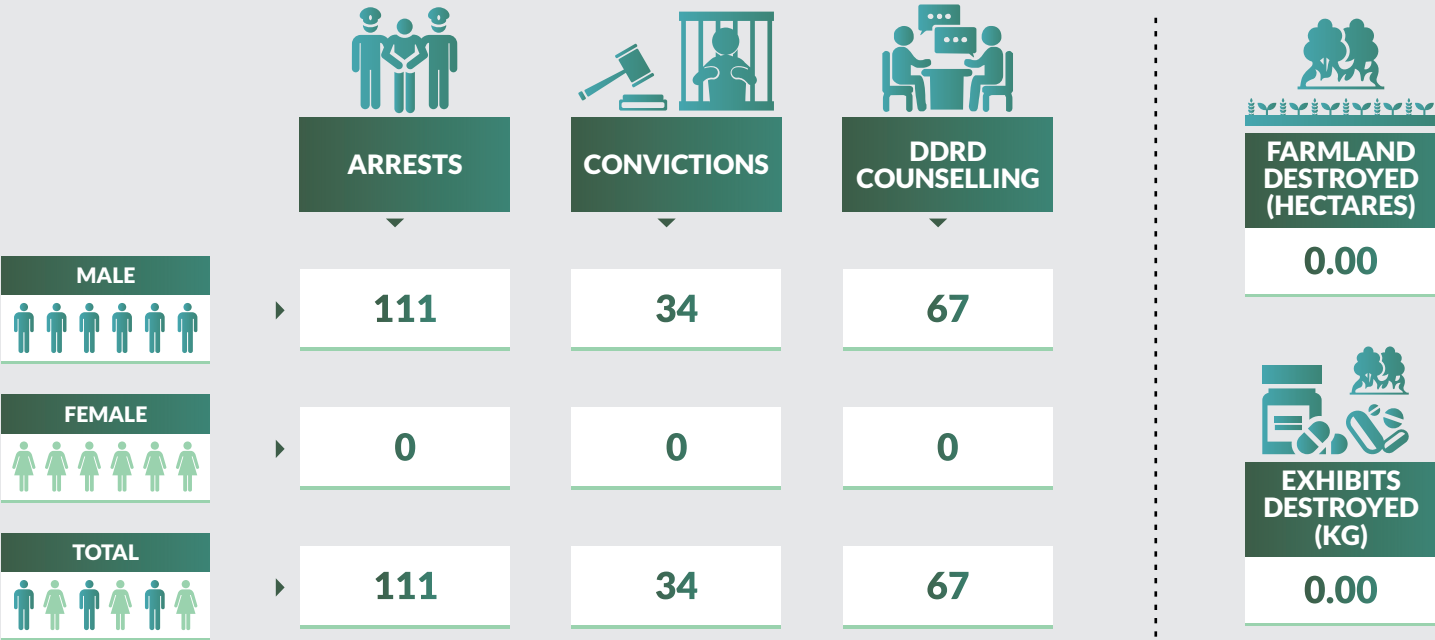

Drug Seizure and Arrest Statistics 2018

Sokoto State

Drug Seizure and Arrest Statistics 2018

Taraba State

Drug Seizure and Arrest Statistics 2018

Yobe State

Drug Seizure and Arrest Statistics 2018

Zamfara State

Drug Seizure and Arrest Statistics 2018

FCT ABUJA

Drug Seizure and Arrest Statistics 2018

DOGI - Drug Operation and General Investigation

Drug Seizure and Arrest Statistics 2018

SET - Special Enforcement Team