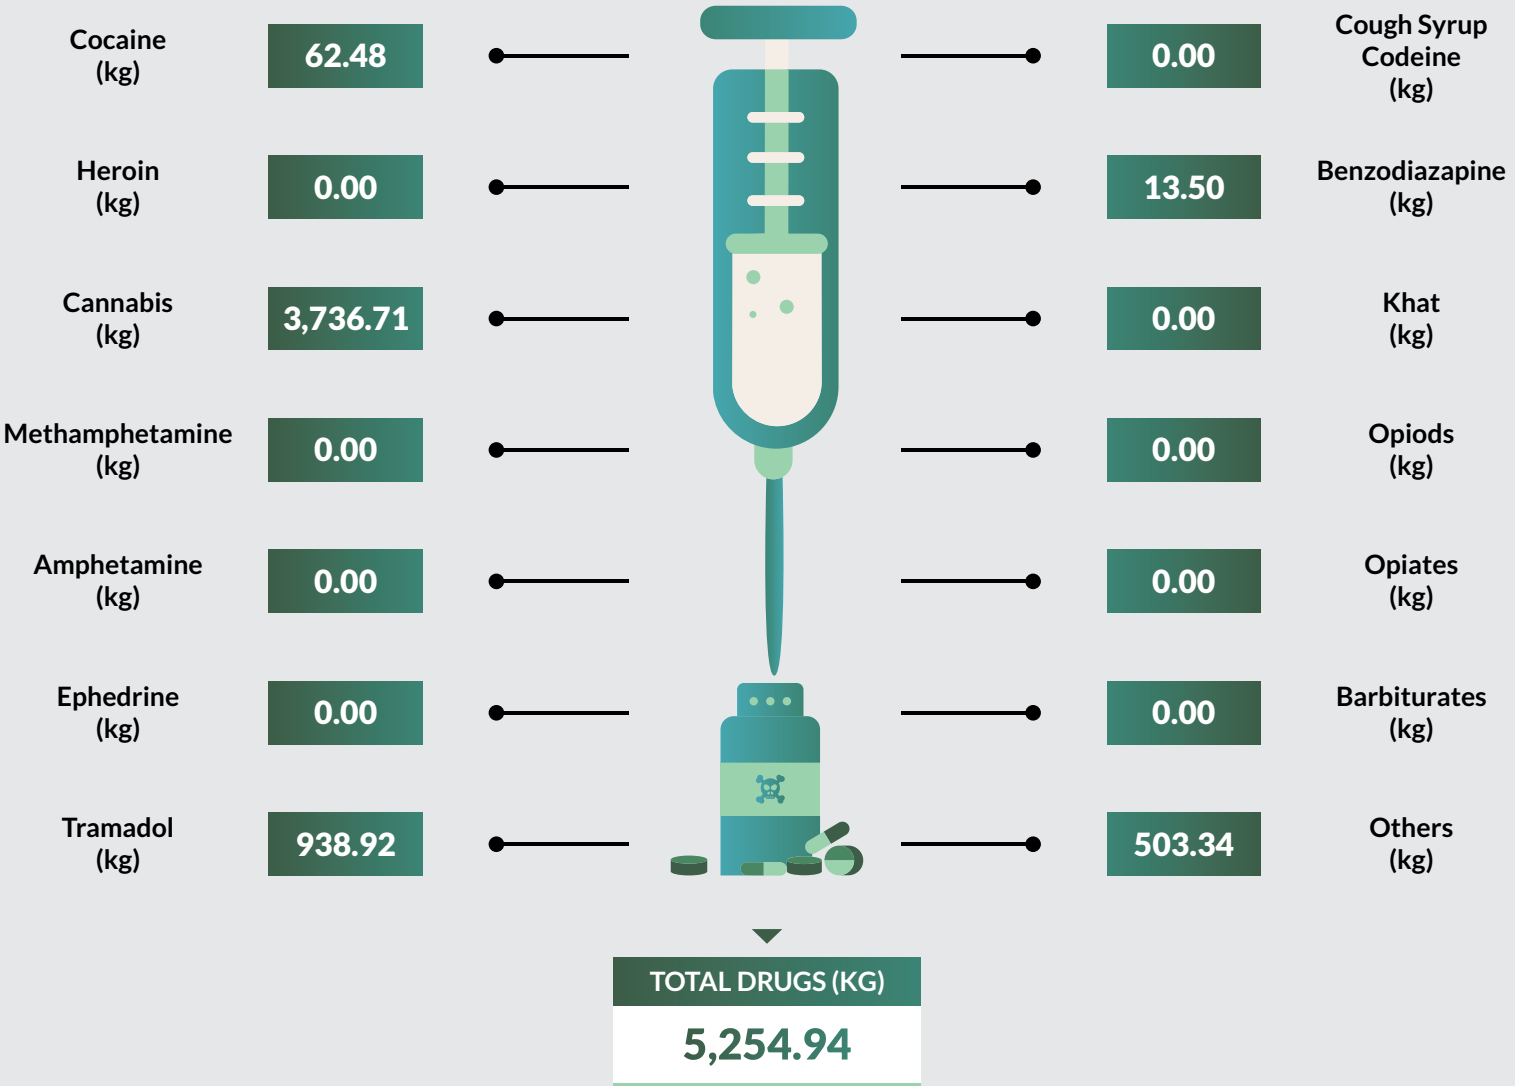

Drug Seizure and Arrest Statistics 2018

FCT ABUJA