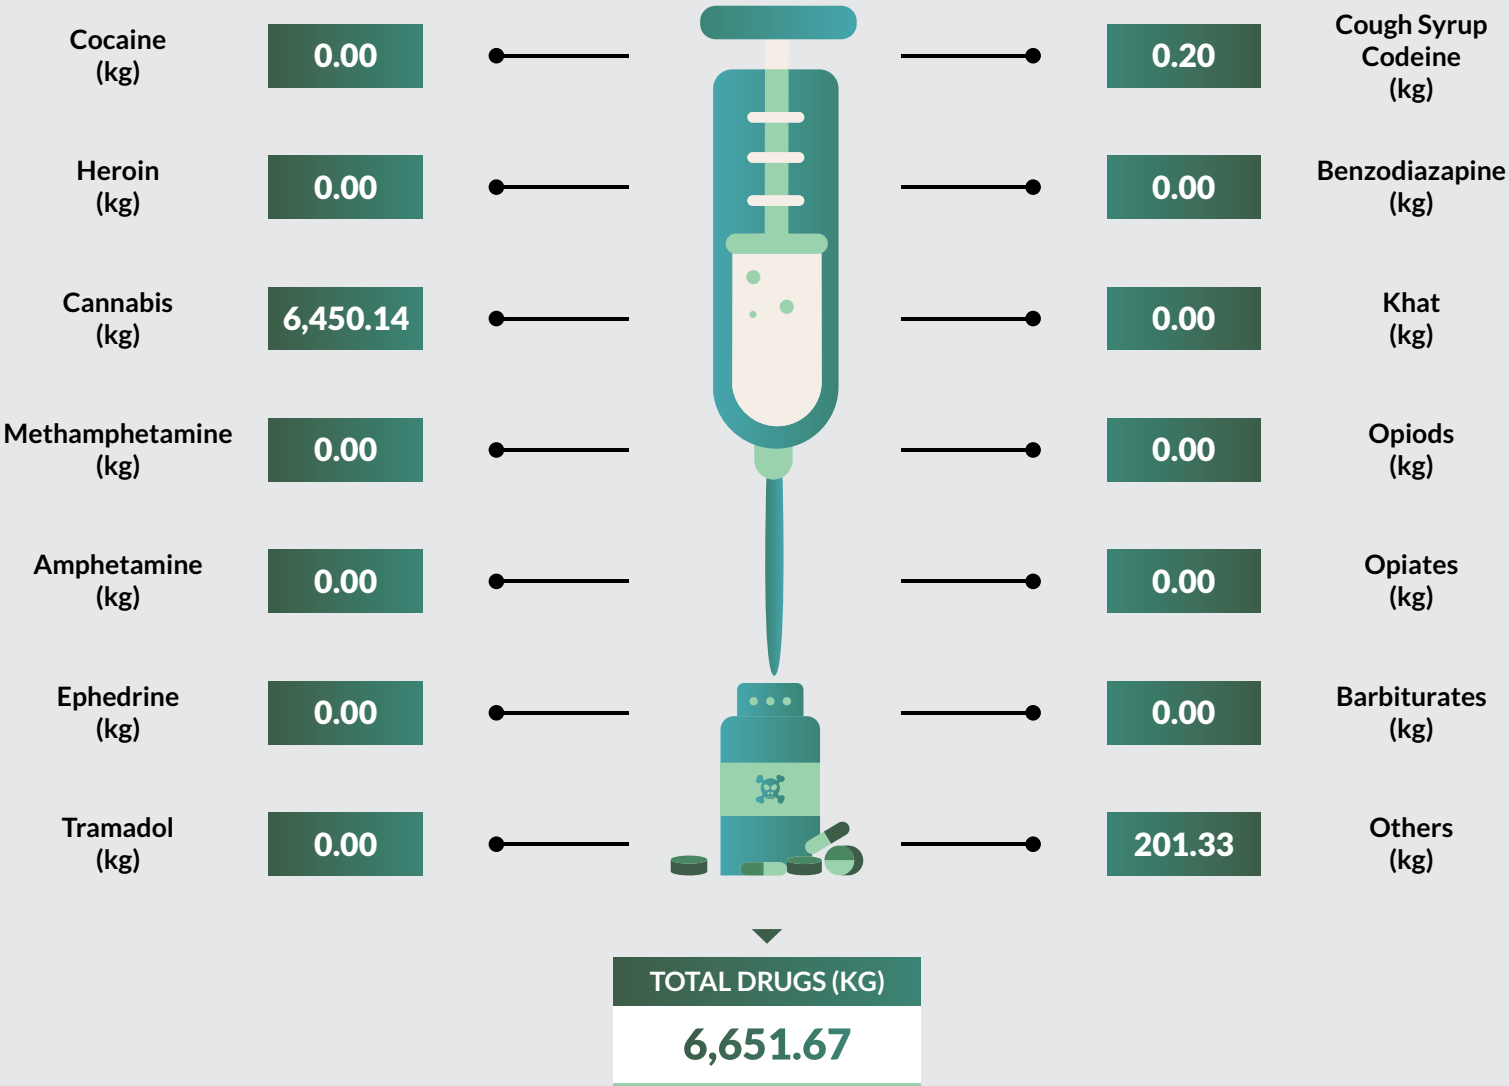

Tramadol followed closely with 22,562kg seized representing 7.1% of the total drug seized. Edo State recorded the highest kg (42,402) of drug seizure while Borno State recorded the least with 147.54kg of drugs seized.

9,824 arrests were made in 2018. 9,122 were male while 702 were female. 1,236 were convicted in 2018 while 1,002 were on counselling. 267,635 kg of exhibits were destroyed while 3,660 hectares of farmland were also destroyed.

Drug Seizure and Arrest Statistics 2018

Osun State

Drug Seizure and Arrest Statistics 2018

Oyo State

Drug Seizure and Arrest Statistics 2018

Plateau State

Drug Seizure and Arrest Statistics 2018

Rivers State