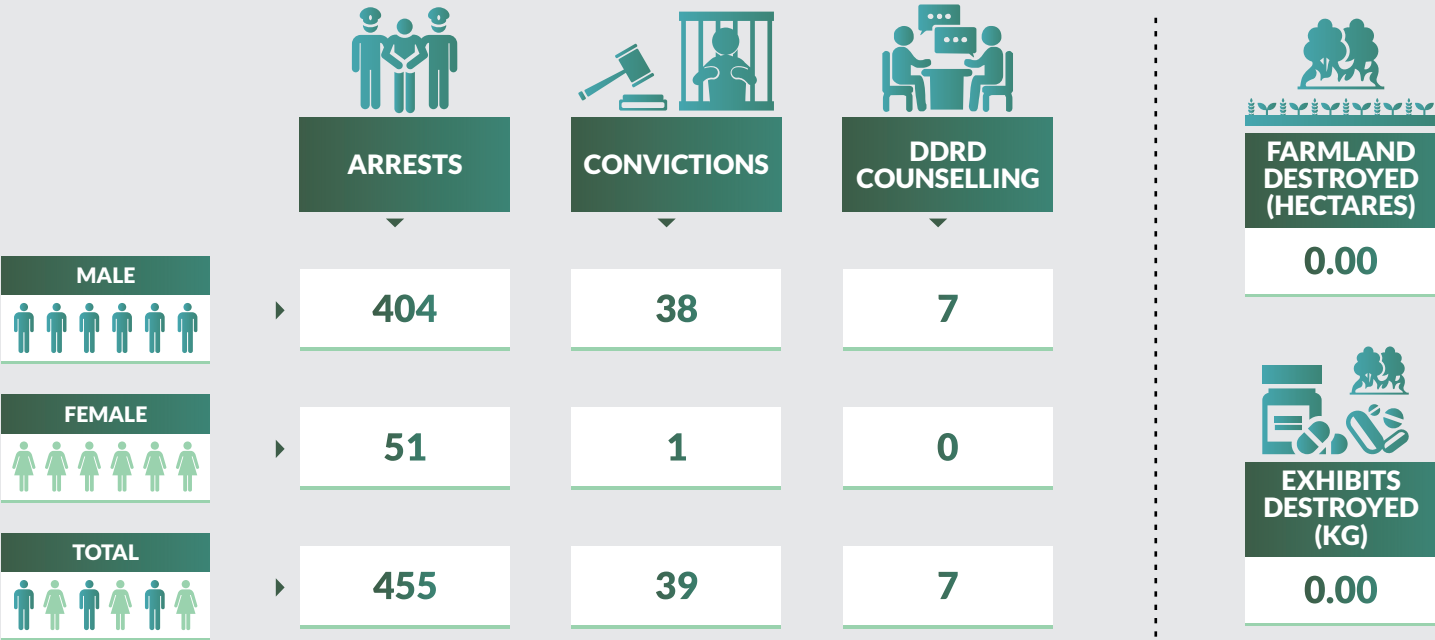

Drug Seizure and Arrest Statistics 2018

Abia State