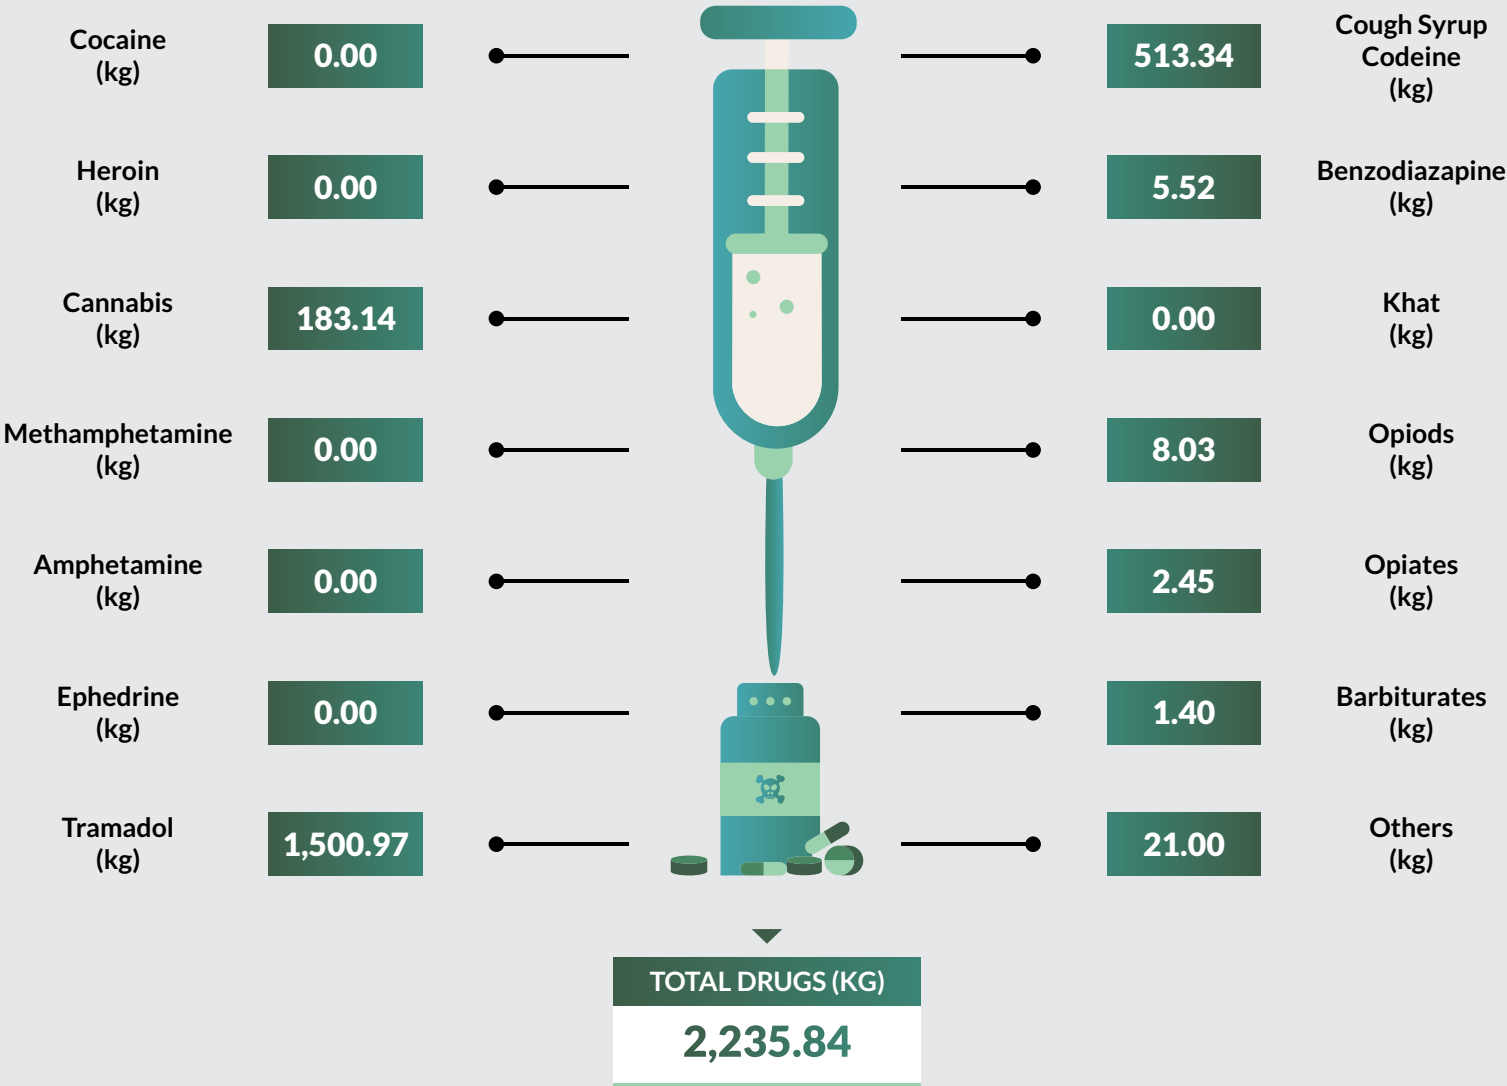

Tramadol followed closely with 22,562kg seized representing 7.1% of the total drug seized. Edo State recorded the highest kg (42,402) of drug seizure while Borno State recorded the least with 147.54kg of drugs seized.

9,824 arrests were made in 2018. 9,122 were male while 702 were female. 1,236 were convicted in 2018 while 1,002 were on counselling. 267,635 kg of exhibits were destroyed while 3,660 hectares of farmland were also destroyed.

Drug Seizure and Arrest Statistics 2018

Abia State

Drug Seizure and Arrest Statistics 2018

Adamawa State

Drug Seizure and Arrest Statistics 2018

Akwa Ibom State

Drug Seizure and Arrest Statistics 2018

Anambra State