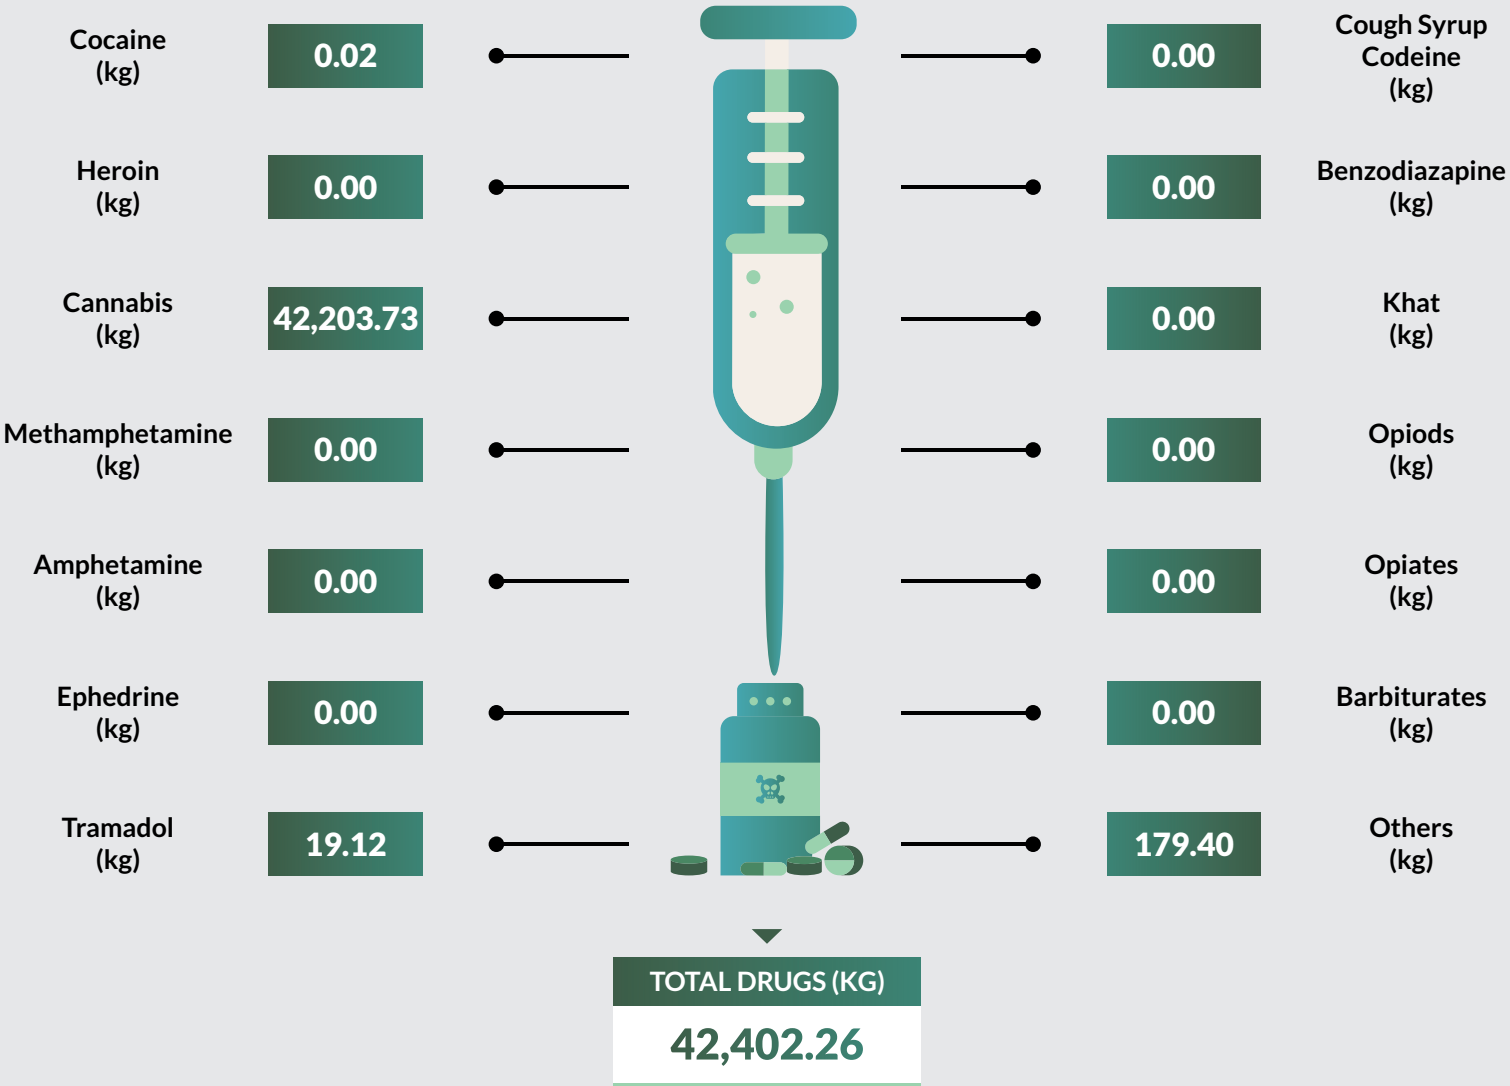

Tramadol followed closely with 22,562kg seized representing 7.1% of the total drug seized. Edo State recorded the highest kg (42,402) of drug seizure while Borno State recorded the least with 147.54kg of drugs seized.

9,824 arrests were made in 2018. 9,122 were male while 702 were female. 1,236 were convicted in 2018 while 1,002 were on counselling. 267,635 kg of exhibits were destroyed while 3,660 hectares of farmland were also destroyed.

Drug Seizure and Arrest Statistics 2018

Bauchi State

Drug Seizure and Arrest Statistics 2018

Bayelsa State

Drug Seizure and Arrest Statistics 2018

Benue State

Drug Seizure and Arrest Statistics 2018

Borno State

Drug Seizure and Arrest Statistics 2018

Cross River State

Drug Seizure and Arrest Statistics 2018

Delta State

Drug Seizure and Arrest Statistics 2018

Ebonyi State

Drug Seizure and Arrest Statistics 2018

Edo State