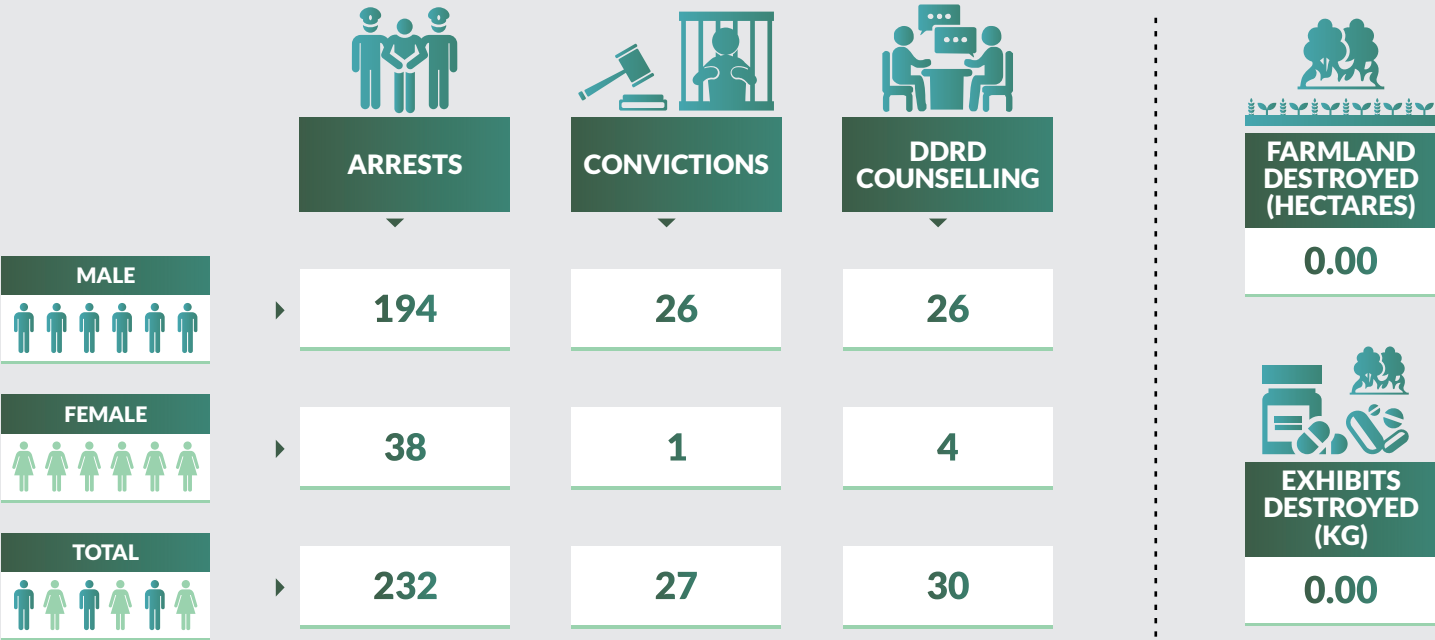

Drug Seizure and Arrest Statistics 2018

Osun State

Drug Seizure and Arrest Statistics 2018

Oyo State

Drug Seizure and Arrest Statistics 2018

Plateau State

Drug Seizure and Arrest Statistics 2018

Rivers State

Drug Seizure and Arrest Statistics 2018

Sokoto State

Drug Seizure and Arrest Statistics 2018

Taraba State

Drug Seizure and Arrest Statistics 2018

Yobe State

Drug Seizure and Arrest Statistics 2018

Zamfara State