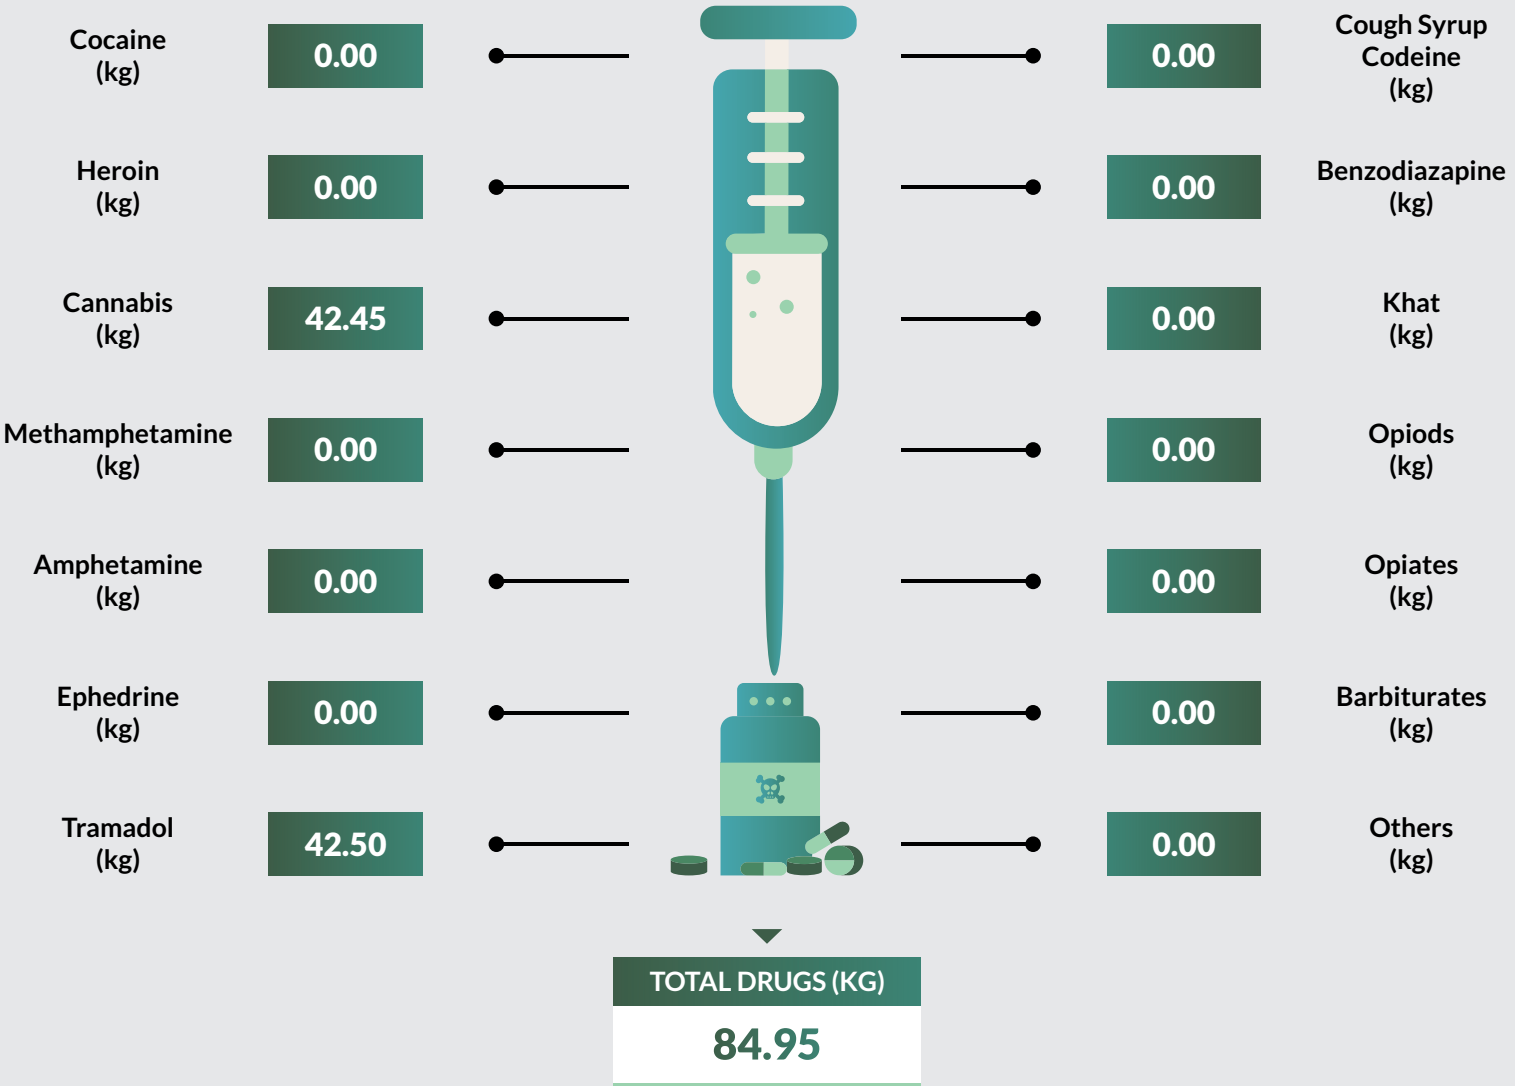

Drug Seizure and Arrest Statistics 2018

ONNE

SEME-LAGOS BORDER POST

Drug Seizure and Arrest Statistics 2018

IDIROKO

Drug Seizure and Arrest Statistics 2018

Total

Methodology