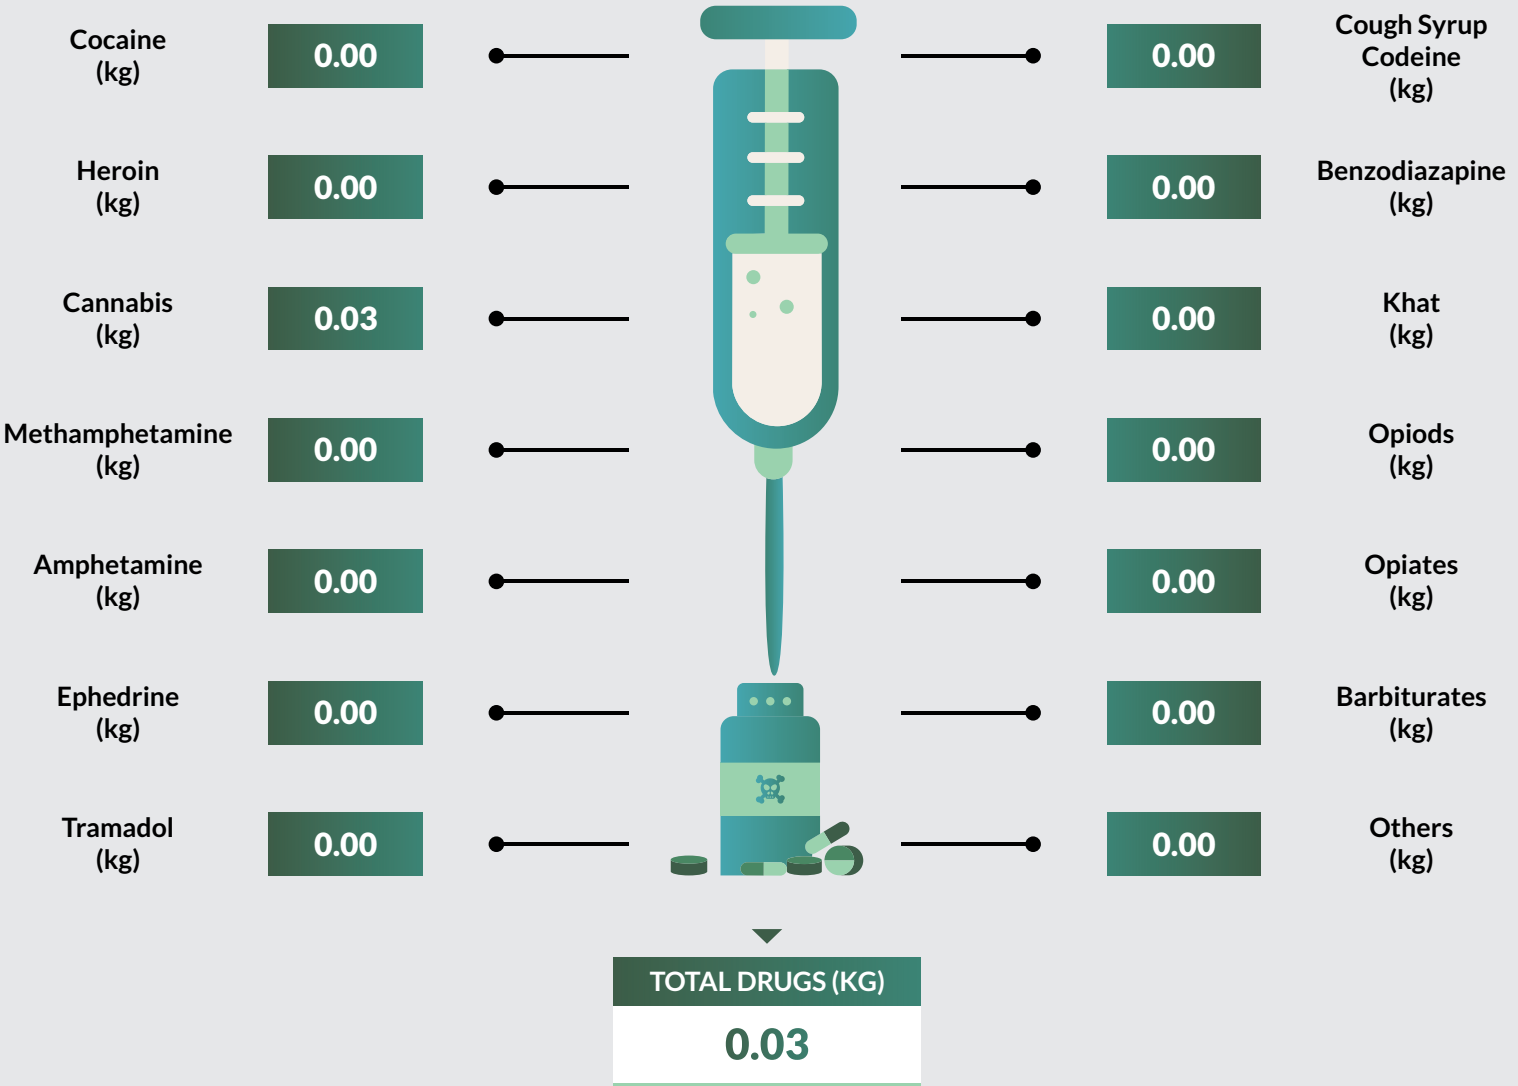

NAIA-ABUJA

PHIA-PORT HARCOURT

Drug Seizure and Arrest Statistics 2018

MAKIA-KANO

Drug Seizure and Arrest Statistics 2018

AIIA-ENUGU

APAPA PORT

TINCAN PORT

Drug Seizure and Arrest Statistics 2018

ONNE

SEME-LAGOS BORDER POST

Drug Seizure and Arrest Statistics 2018

IDIROKO

Drug Seizure and Arrest Statistics 2018

Total

Methodology