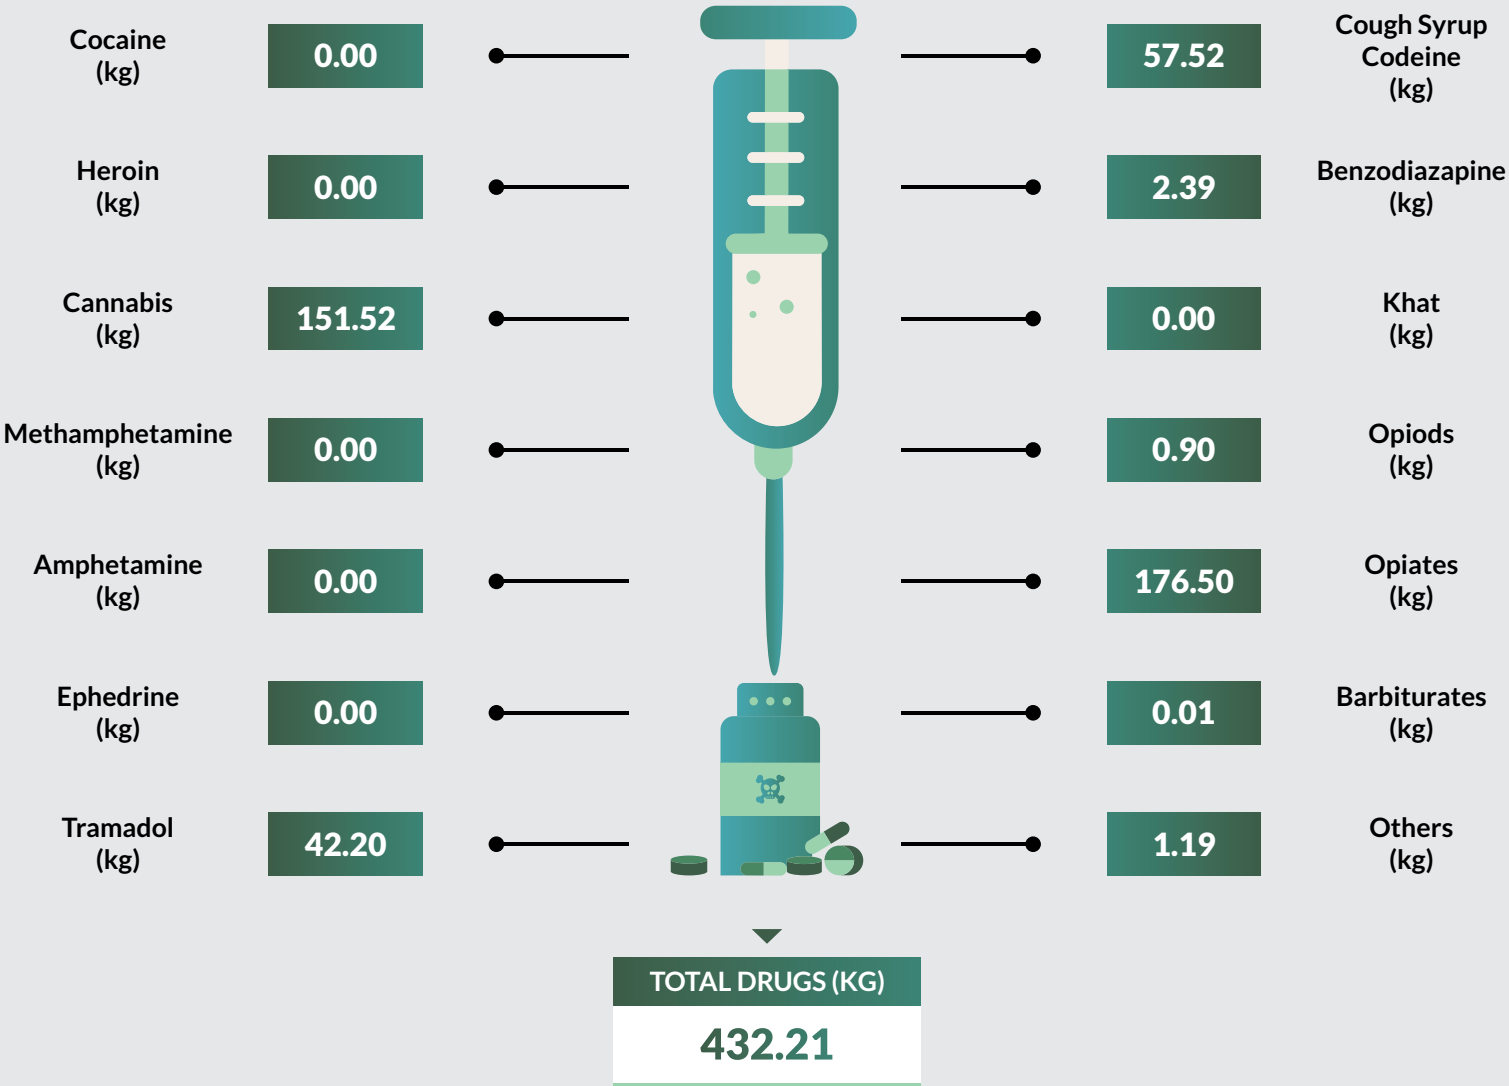

Jigawa State