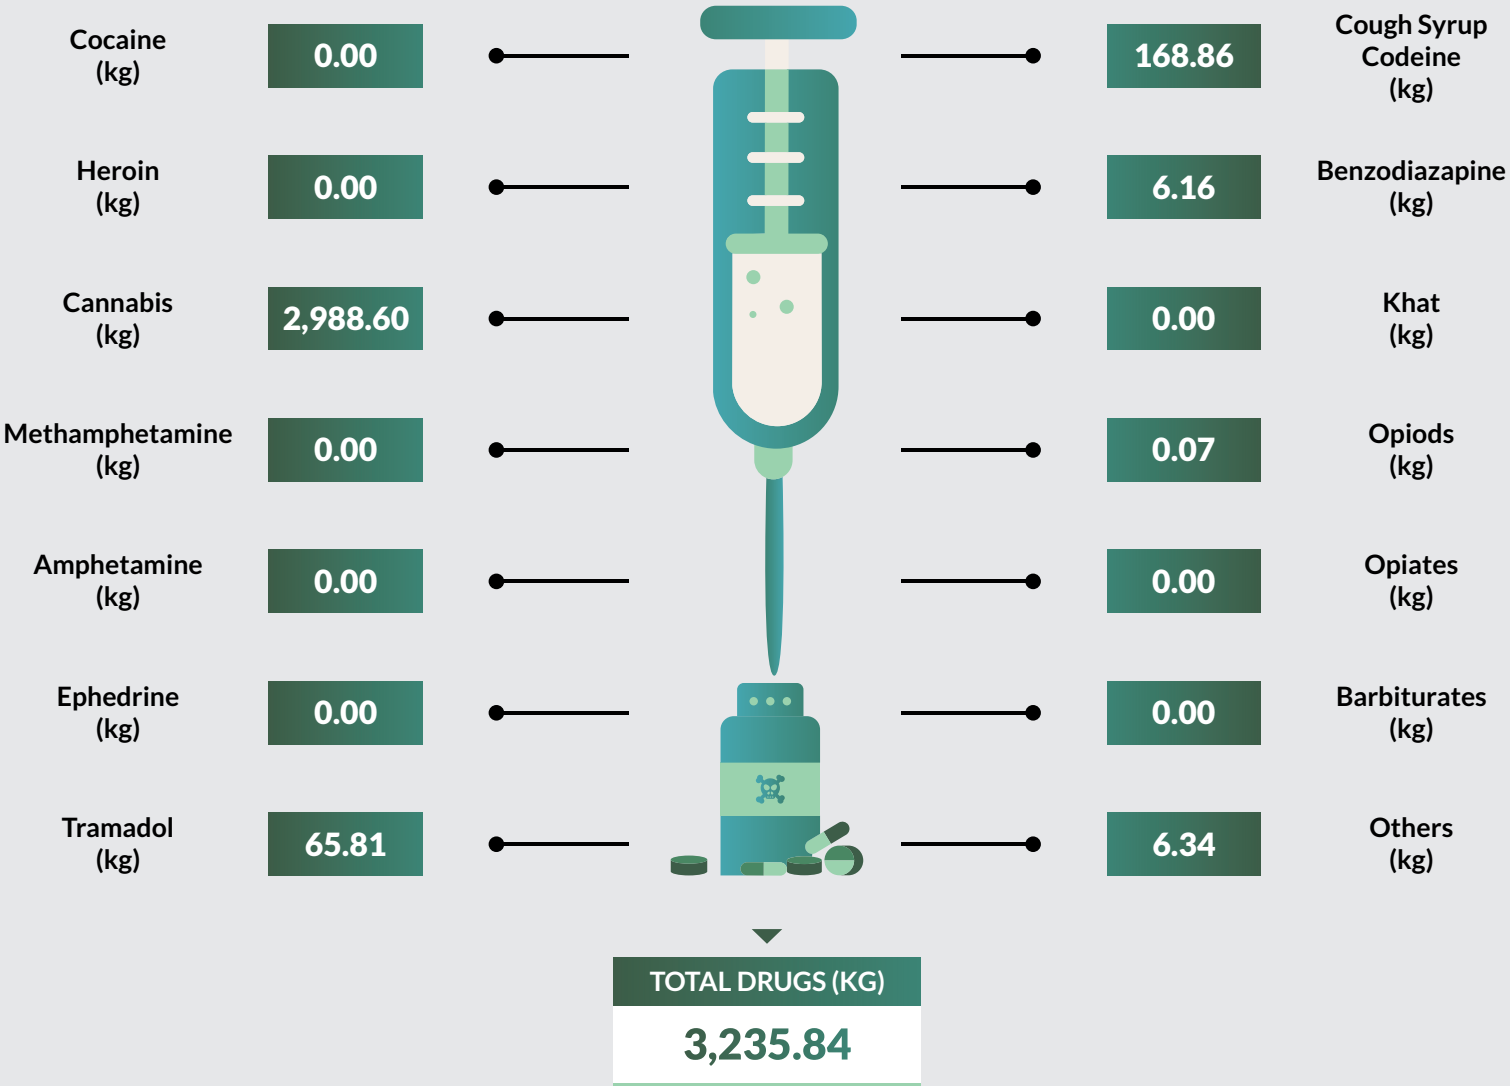

Tramadol followed closely with 22,562kg seized representing 7.1% of the total drug seized. Edo State recorded the highest kg (42,402) of drug seizure while Borno State recorded the least with 147.54kg of drugs seized.

9,824 arrests were made in 2018. 9,122 were male while 702 were female. 1,236 were convicted in 2018 while 1,002 were on counselling. 267,635 kg of exhibits were destroyed while 3,660 hectares of farmland were also destroyed.

Drug Seizure and Arrest Statistics 2018

Nasarawa State

Drug Seizure and Arrest Statistics 2018

Niger State

Drug Seizure and Arrest Statistics 2018

Ogun State

Drug Seizure and Arrest Statistics 2018

Ondo State