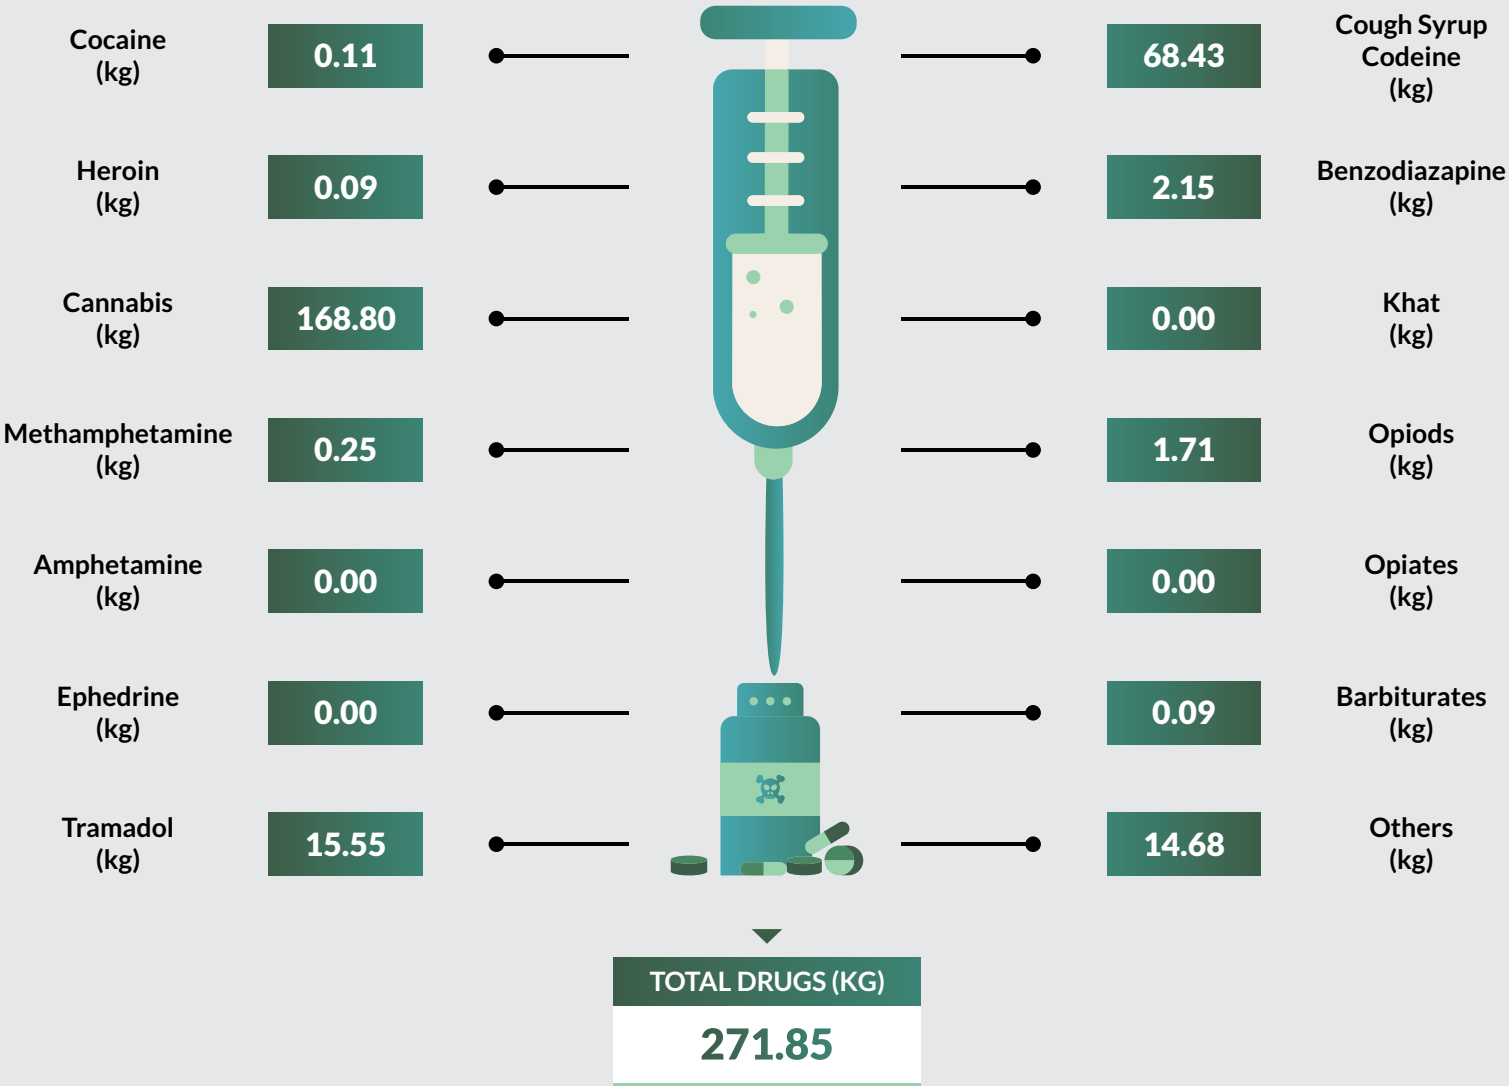

Tramadol followed closely with 22,562kg seized representing 7.1% of the total drug seized. Edo State recorded the highest kg (42,402) of drug seizure while Borno State recorded the least with 147.54kg of drugs seized.

9,824 arrests were made in 2018. 9,122 were male while 702 were female. 1,236 were convicted in 2018 while 1,002 were on counselling. 267,635 kg of exhibits were destroyed while 3,660 hectares of farmland were also destroyed.

Drug Seizure and Arrest Statistics 2018

Osun State

Drug Seizure and Arrest Statistics 2018

Oyo State

Drug Seizure and Arrest Statistics 2018

Plateau State

Drug Seizure and Arrest Statistics 2018

Rivers State