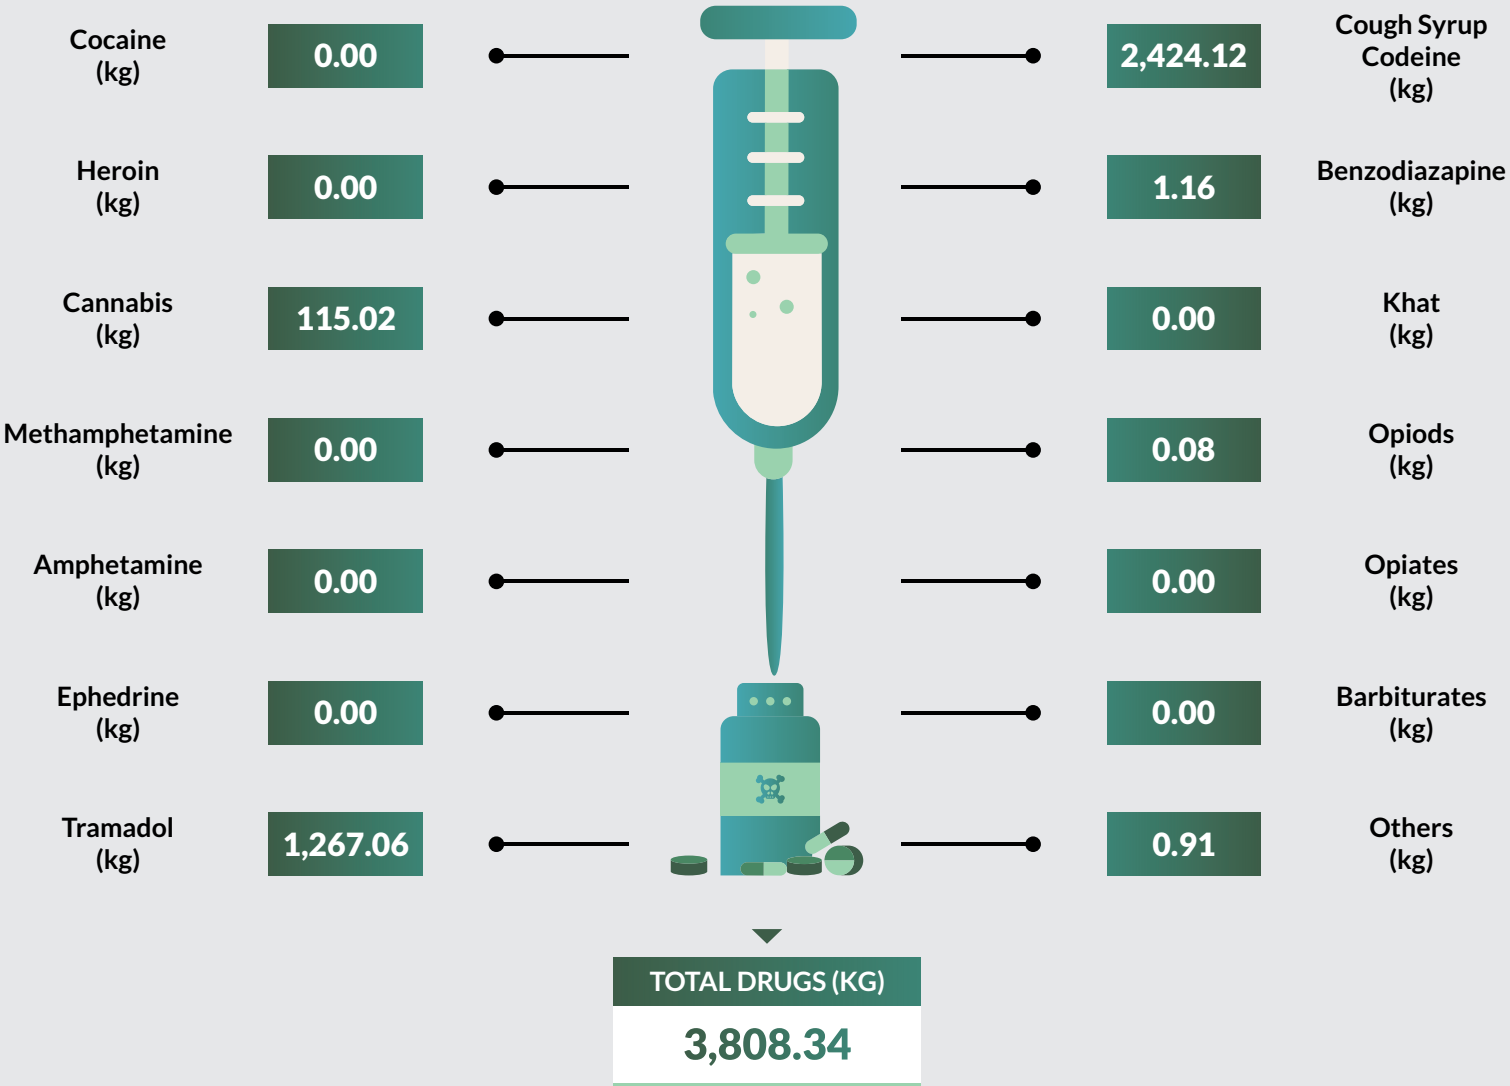

Drug Seizure and Arrest Statistics 2018

Sokoto State