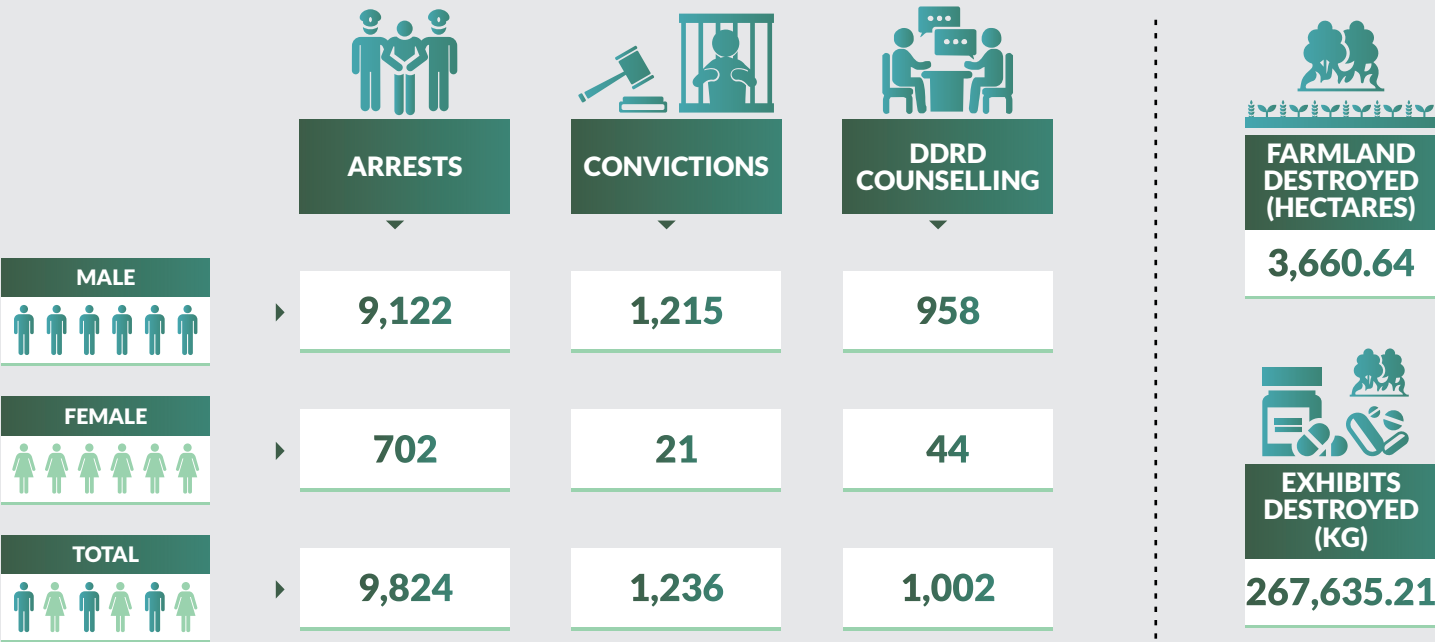

9,824 arrests were made in 2018. 9,122 were male while 702 were female. 1,236 were convicted in 2018 while 1,002 were on counselling. 267,635 kg of exhibits were destroyed while 3,660 hectares of farmland were also destroyed.

Drug Seizure and Arrest Statistics 2018

ONNE

SEME-LAGOS BORDER POST

Drug Seizure and Arrest Statistics 2018

IDIROKO

Drug Seizure and Arrest Statistics 2018

Total

Methodology