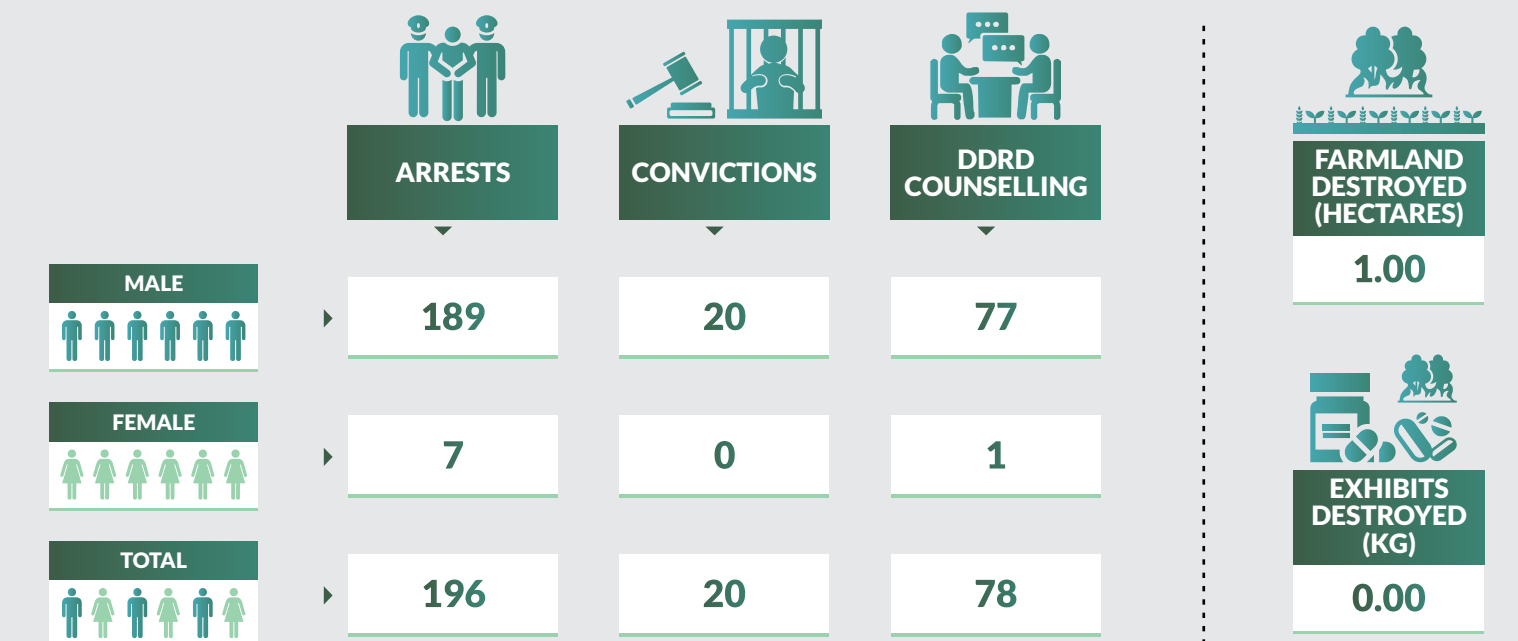

Tramadol followed closely with 22,562kg seized representing 7.1% of the total drug seized. Edo State recorded the highest kg (42,402) of drug seizure while Borno State recorded the least with 147.54kg of drugs seized.

9,824 arrests were made in 2018. 9,122 were male while 702 were female. 1,236 were convicted in 2018 while 1,002 were on counselling. 267,635 kg of exhibits were destroyed while 3,660 hectares of farmland were also destroyed.

Drug Seizure and Arrest Statistics 2018

Abia State

Drug Seizure and Arrest Statistics 2018

Adamawa State

Drug Seizure and Arrest Statistics 2018

Akwa Ibom State

Drug Seizure and Arrest Statistics 2018

Anambra State

Drug Seizure and Arrest Statistics 2018

Bauchi State

Drug Seizure and Arrest Statistics 2018

Bayelsa State

Drug Seizure and Arrest Statistics 2018

Benue State

Drug Seizure and Arrest Statistics 2018

Borno State