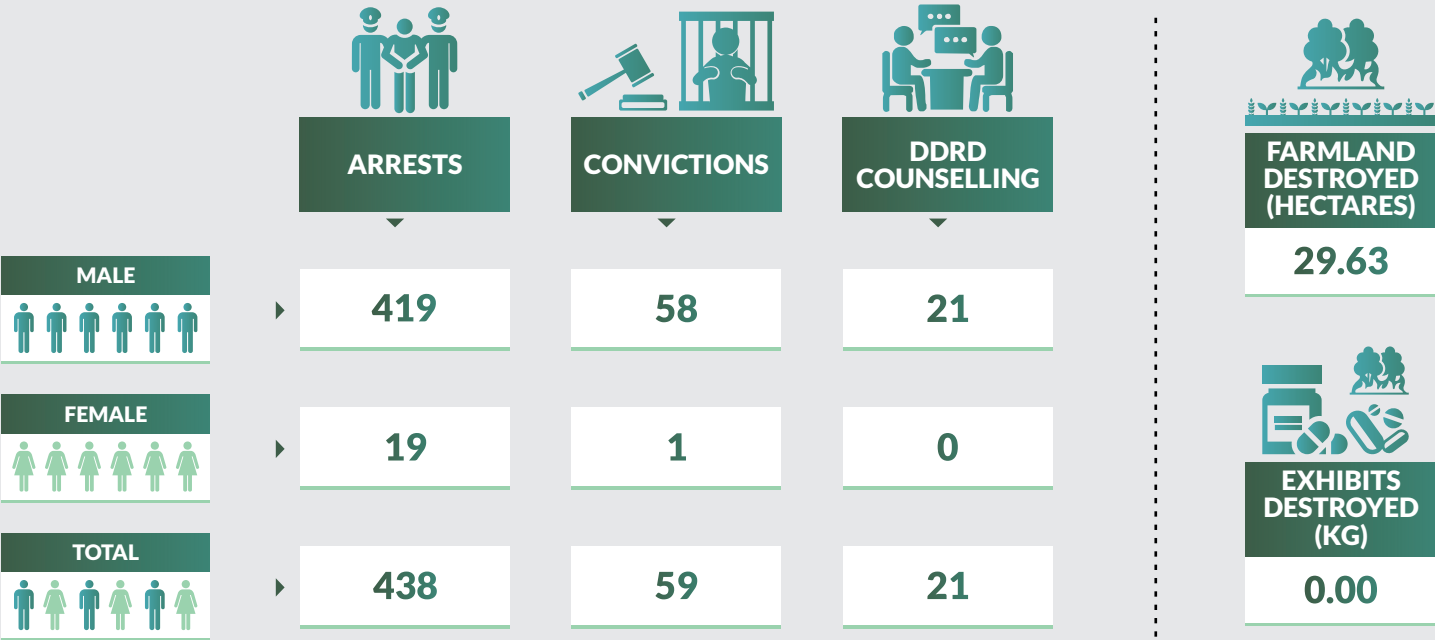

9,824 arrests were made in 2018. 9,122 were male while 702 were female. 1,236 were convicted in 2018 while 1,002 were on counselling. 267,635 kg of exhibits were destroyed while 3,660 hectares of farmland were also destroyed.

Drug Seizure and Arrest Statistics 2018

Osun State

Drug Seizure and Arrest Statistics 2018

Oyo State

Drug Seizure and Arrest Statistics 2018

Plateau State

Drug Seizure and Arrest Statistics 2018

Rivers State

Drug Seizure and Arrest Statistics 2018

Sokoto State

Drug Seizure and Arrest Statistics 2018

Taraba State

Drug Seizure and Arrest Statistics 2018

Yobe State

Drug Seizure and Arrest Statistics 2018

Zamfara State