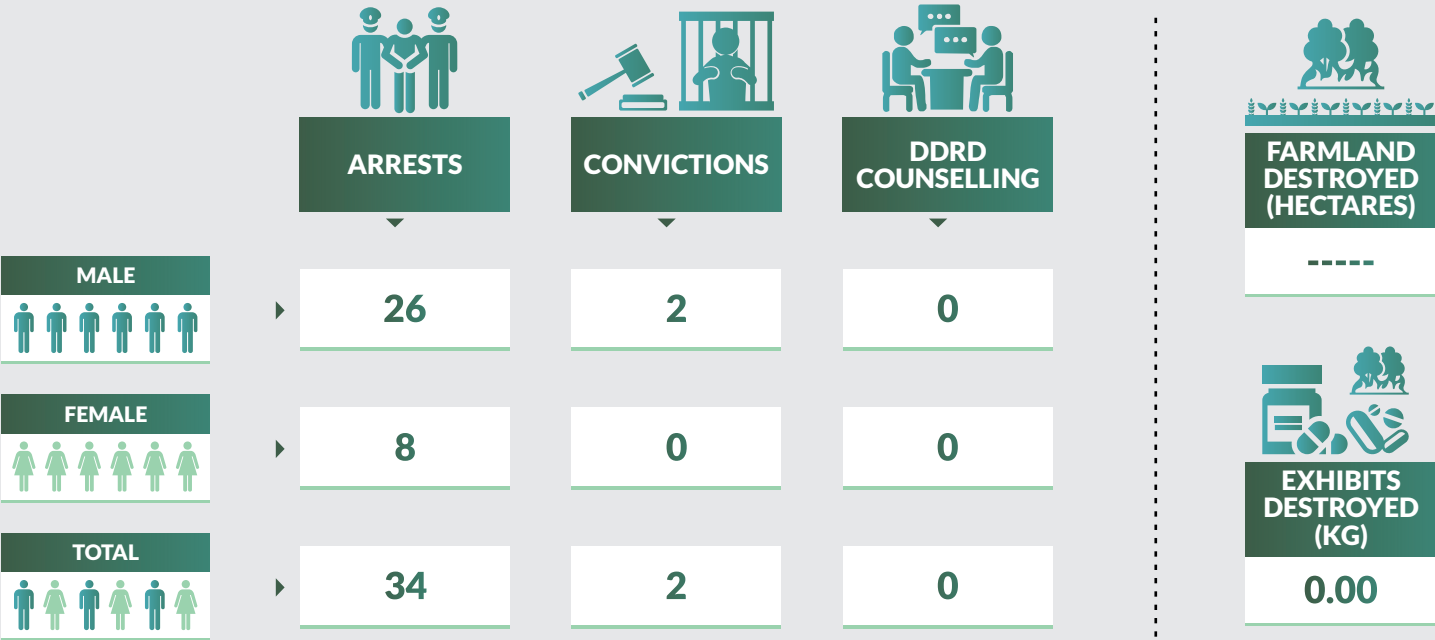

NAIA-ABUJA

PHIA-PORT HARCOURT

Drug Seizure and Arrest Statistics 2018

MAKIA-KANO

Drug Seizure and Arrest Statistics 2018

AIIA-ENUGU

APAPA PORT

TINCAN PORT

Drug Seizure and Arrest Statistics 2018

ONNE

SEME-LAGOS BORDER POST

Drug Seizure and Arrest Statistics 2018

IDIROKO

Drug Seizure and Arrest Statistics 2018

Total

Methodology