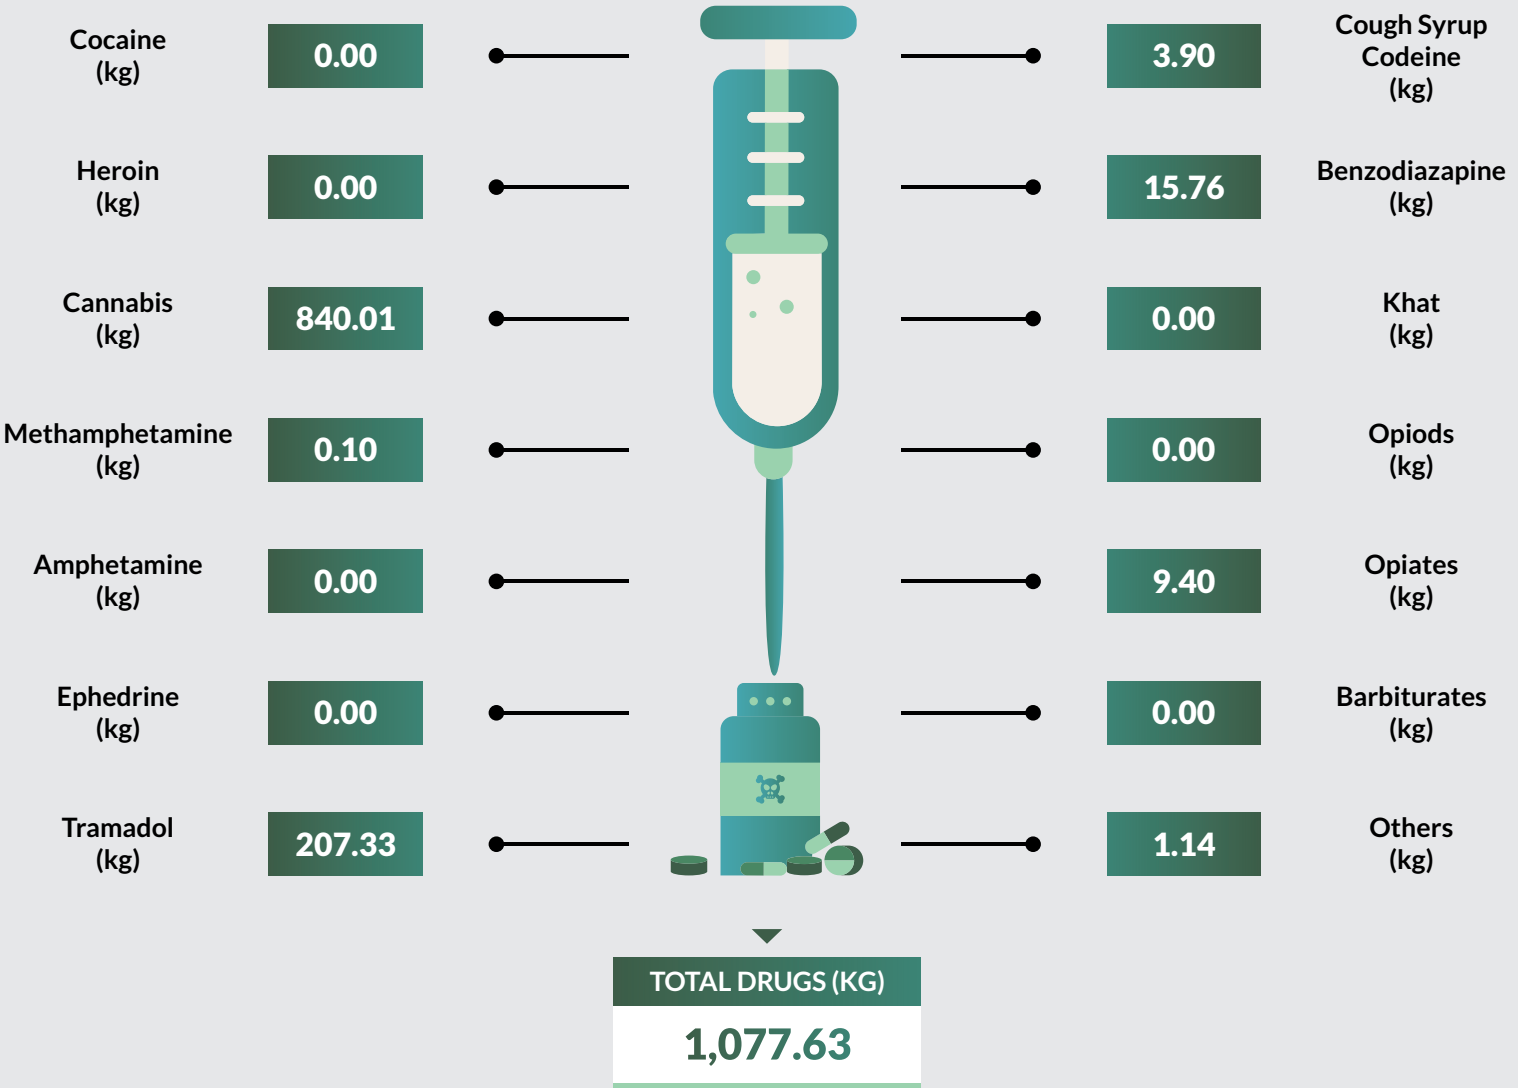

Drug Seizure and Arrest Statistics 2018

Kogi State