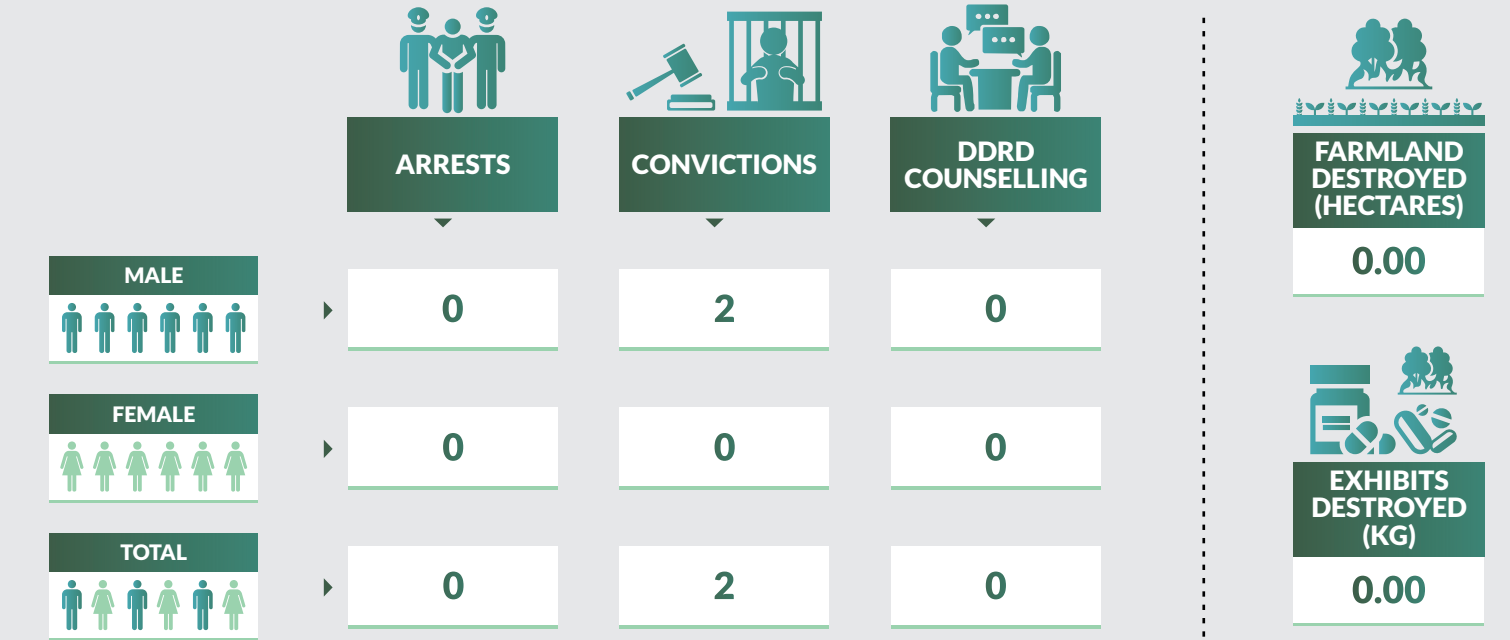

NAIA-ABUJA

PHIA-PORT HARCOURT

Drug Seizure and Arrest Statistics 2018

MAKIA-KANO

Drug Seizure and Arrest Statistics 2018

AIIA-ENUGU

APAPA PORT

TINCAN PORT

Drug Seizure and Arrest Statistics 2018

ONNE

SEME-LAGOS BORDER POST

Drug Seizure and Arrest Statistics 2018

IDIROKO

Drug Seizure and Arrest Statistics 2018

Total

Methodology