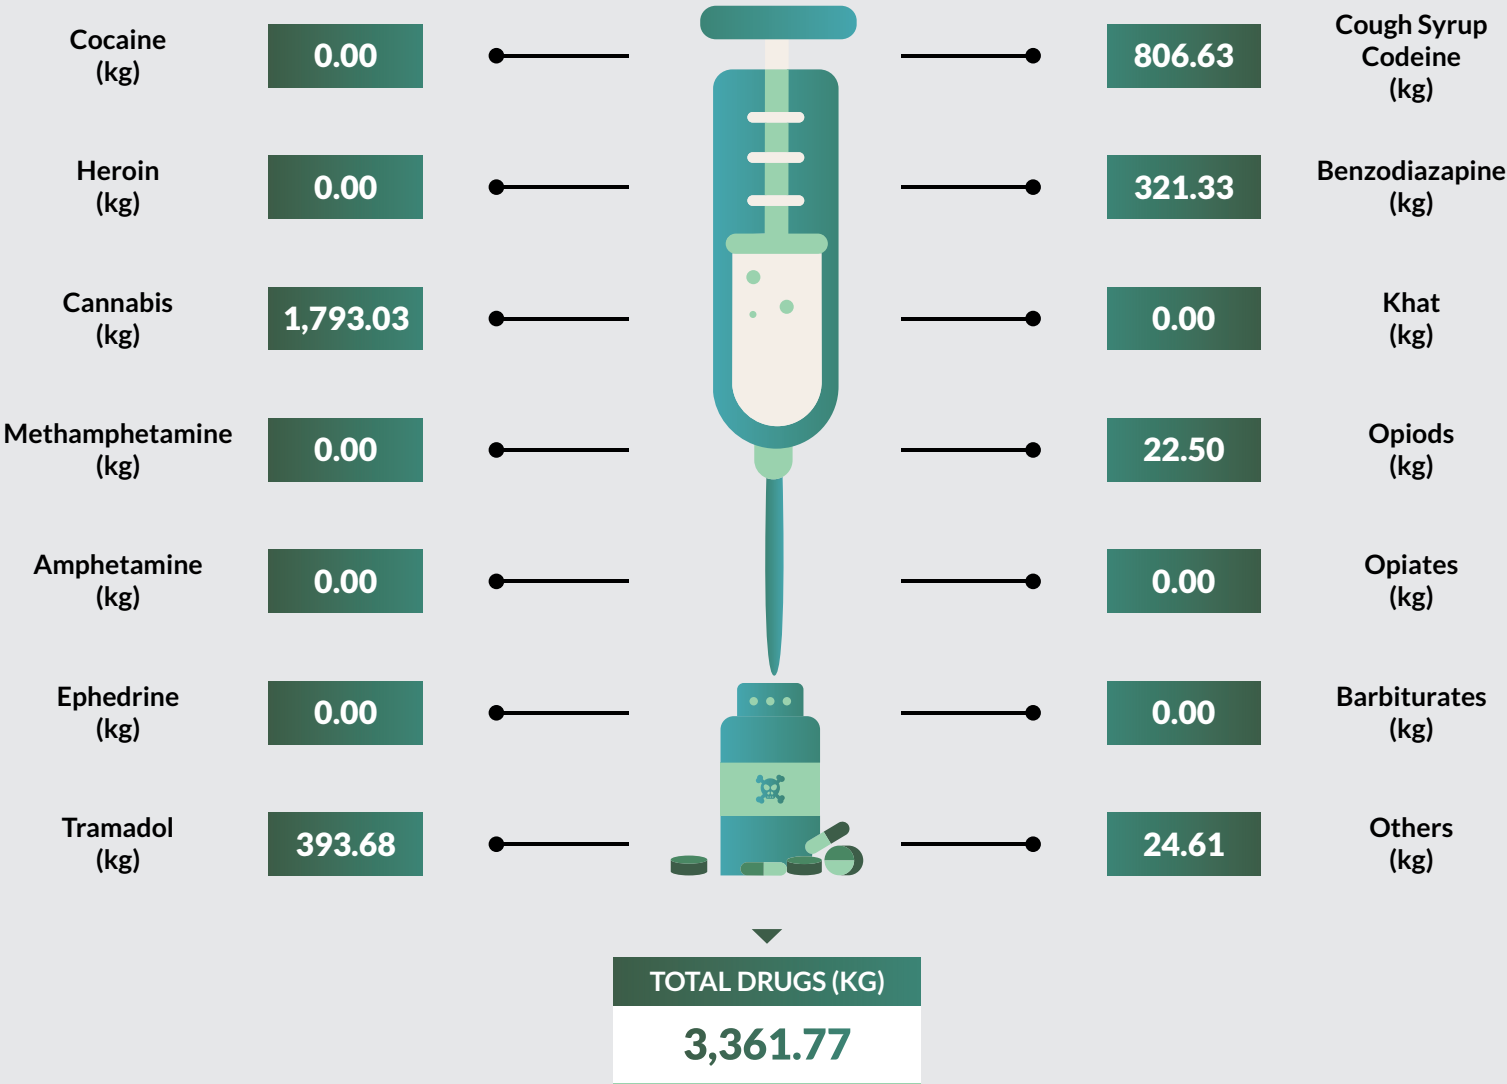

Tramadol followed closely with 22,562kg seized representing 7.1% of the total drug seized. Edo State recorded the highest kg (42,402) of drug seizure while Borno State recorded the least with 147.54kg of drugs seized.

9,824 arrests were made in 2018. 9,122 were male while 702 were female. 1,236 were convicted in 2018 while 1,002 were on counselling. 267,635 kg of exhibits were destroyed while 3,660 hectares of farmland were also destroyed.

Drug Seizure and Arrest Statistics 2018

Abia State

Drug Seizure and Arrest Statistics 2018

Adamawa State

Drug Seizure and Arrest Statistics 2018

Akwa Ibom State

Drug Seizure and Arrest Statistics 2018

Anambra State

Drug Seizure and Arrest Statistics 2018

Bauchi State

Drug Seizure and Arrest Statistics 2018

Bayelsa State

Drug Seizure and Arrest Statistics 2018

Benue State

Drug Seizure and Arrest Statistics 2018

Borno State