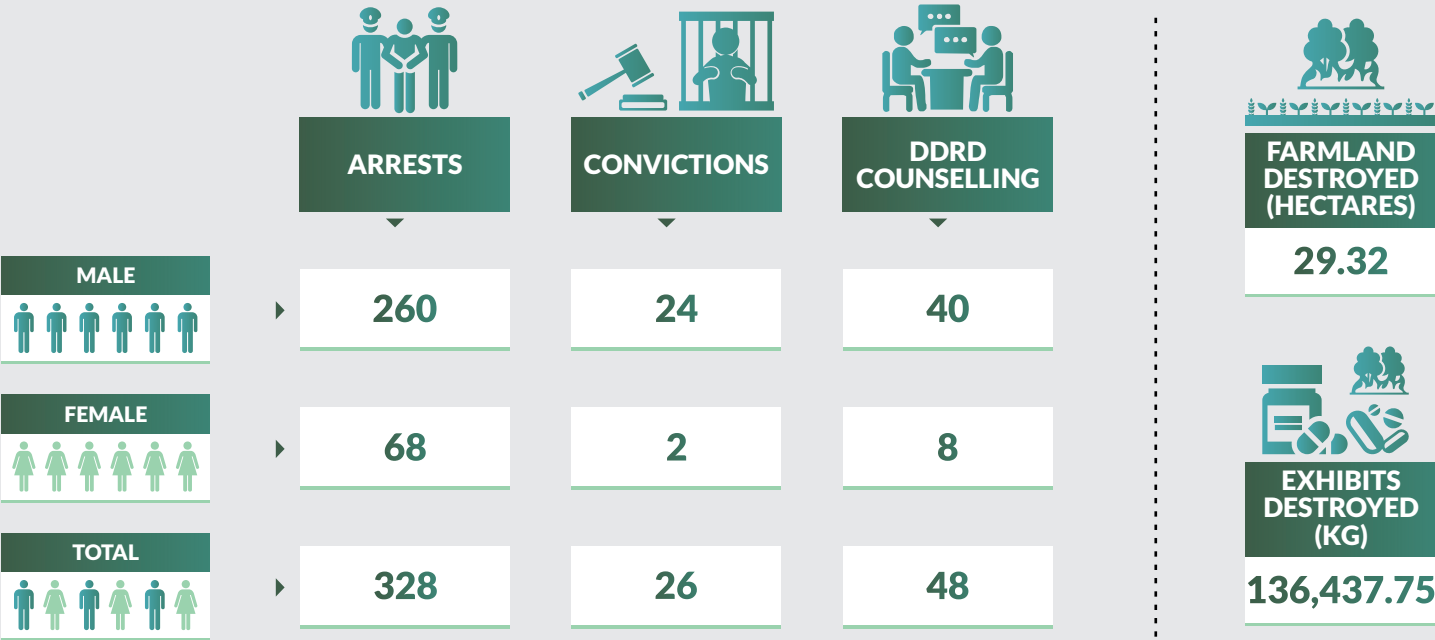

9,824 arrests were made in 2018. 9,122 were male while 702 were female. 1,236 were convicted in 2018 while 1,002 were on counselling. 267,635 kg of exhibits were destroyed while 3,660 hectares of farmland were also destroyed.

Drug Seizure and Arrest Statistics 2018

Bauchi State

Drug Seizure and Arrest Statistics 2018

Bayelsa State

Drug Seizure and Arrest Statistics 2018

Benue State

Drug Seizure and Arrest Statistics 2018

Borno State

Drug Seizure and Arrest Statistics 2018

Cross River State

Drug Seizure and Arrest Statistics 2018

Delta State

Drug Seizure and Arrest Statistics 2018

Ebonyi State

Drug Seizure and Arrest Statistics 2018

Edo State

Drug Seizure and Arrest Statistics 2018

Ekiti State

Drug Seizure and Arrest Statistics 2018

Enugu State

Drug Seizure and Arrest Statistics 2018

Gombe State

Drug Seizure and Arrest Statistics 2018

Imo State