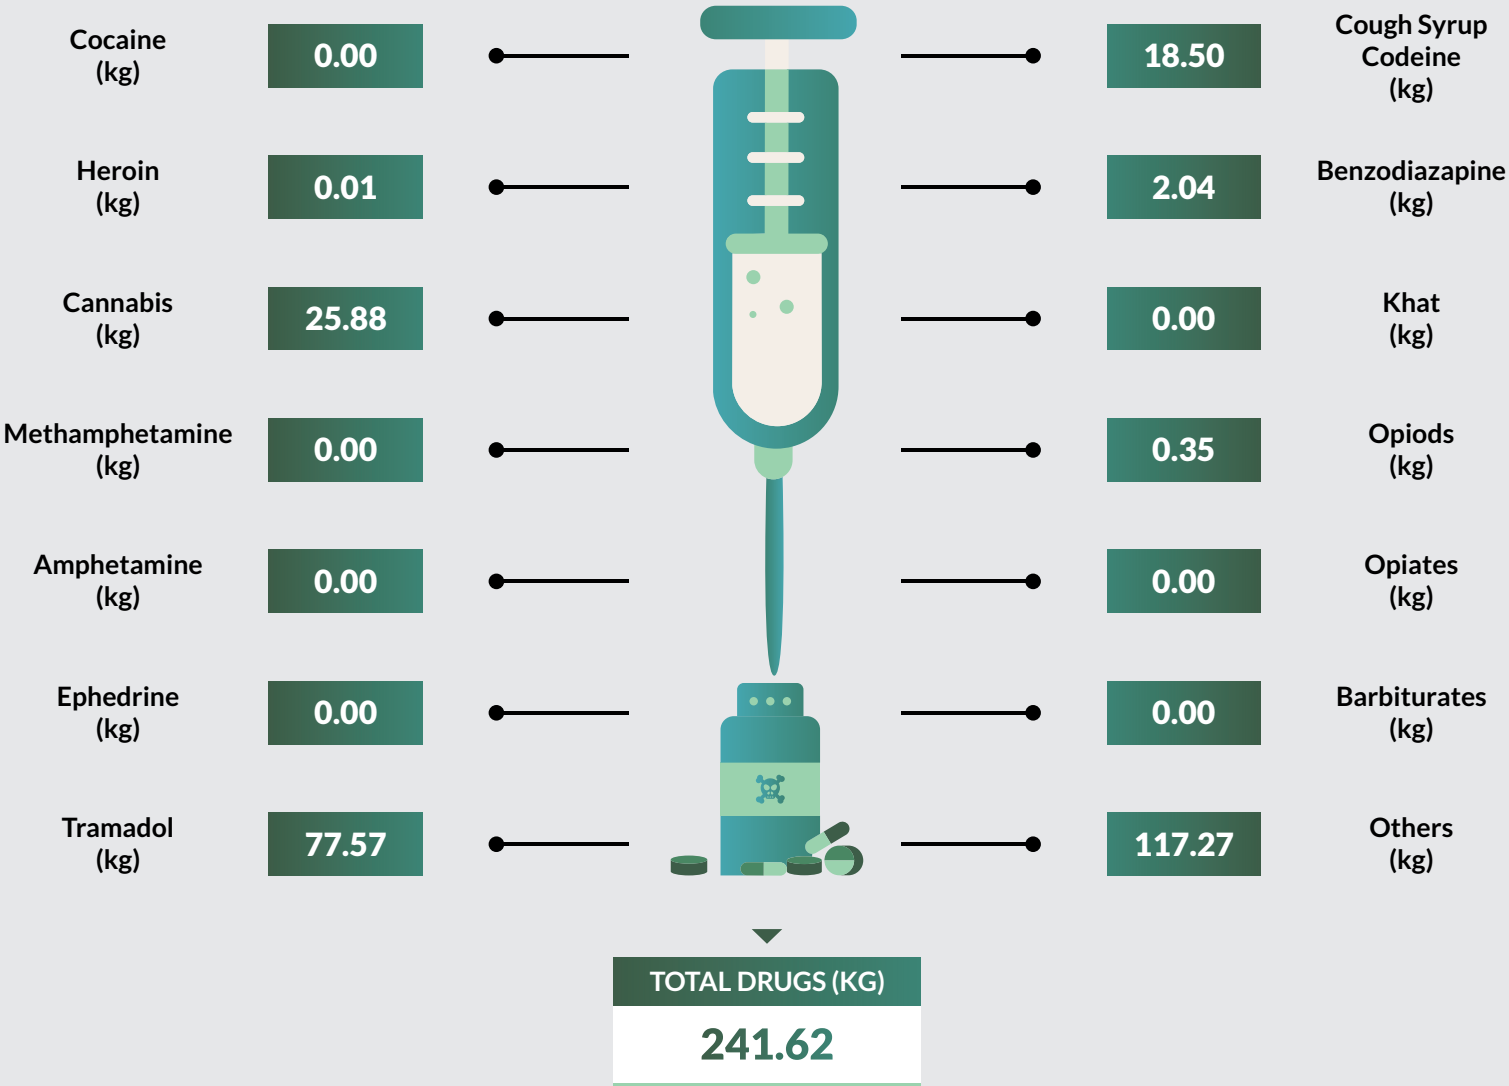

Tramadol followed closely with 22,562kg seized representing 7.1% of the total drug seized. Edo State recorded the highest kg (42,402) of drug seizure while Borno State recorded the least with 147.54kg of drugs seized.

9,824 arrests were made in 2018. 9,122 were male while 702 were female. 1,236 were convicted in 2018 while 1,002 were on counselling. 267,635 kg of exhibits were destroyed while 3,660 hectares of farmland were also destroyed.

Drug Seizure and Arrest Statistics 2018

Ekiti State

Drug Seizure and Arrest Statistics 2018

Enugu State

Drug Seizure and Arrest Statistics 2018

Gombe State

Drug Seizure and Arrest Statistics 2018

Imo State