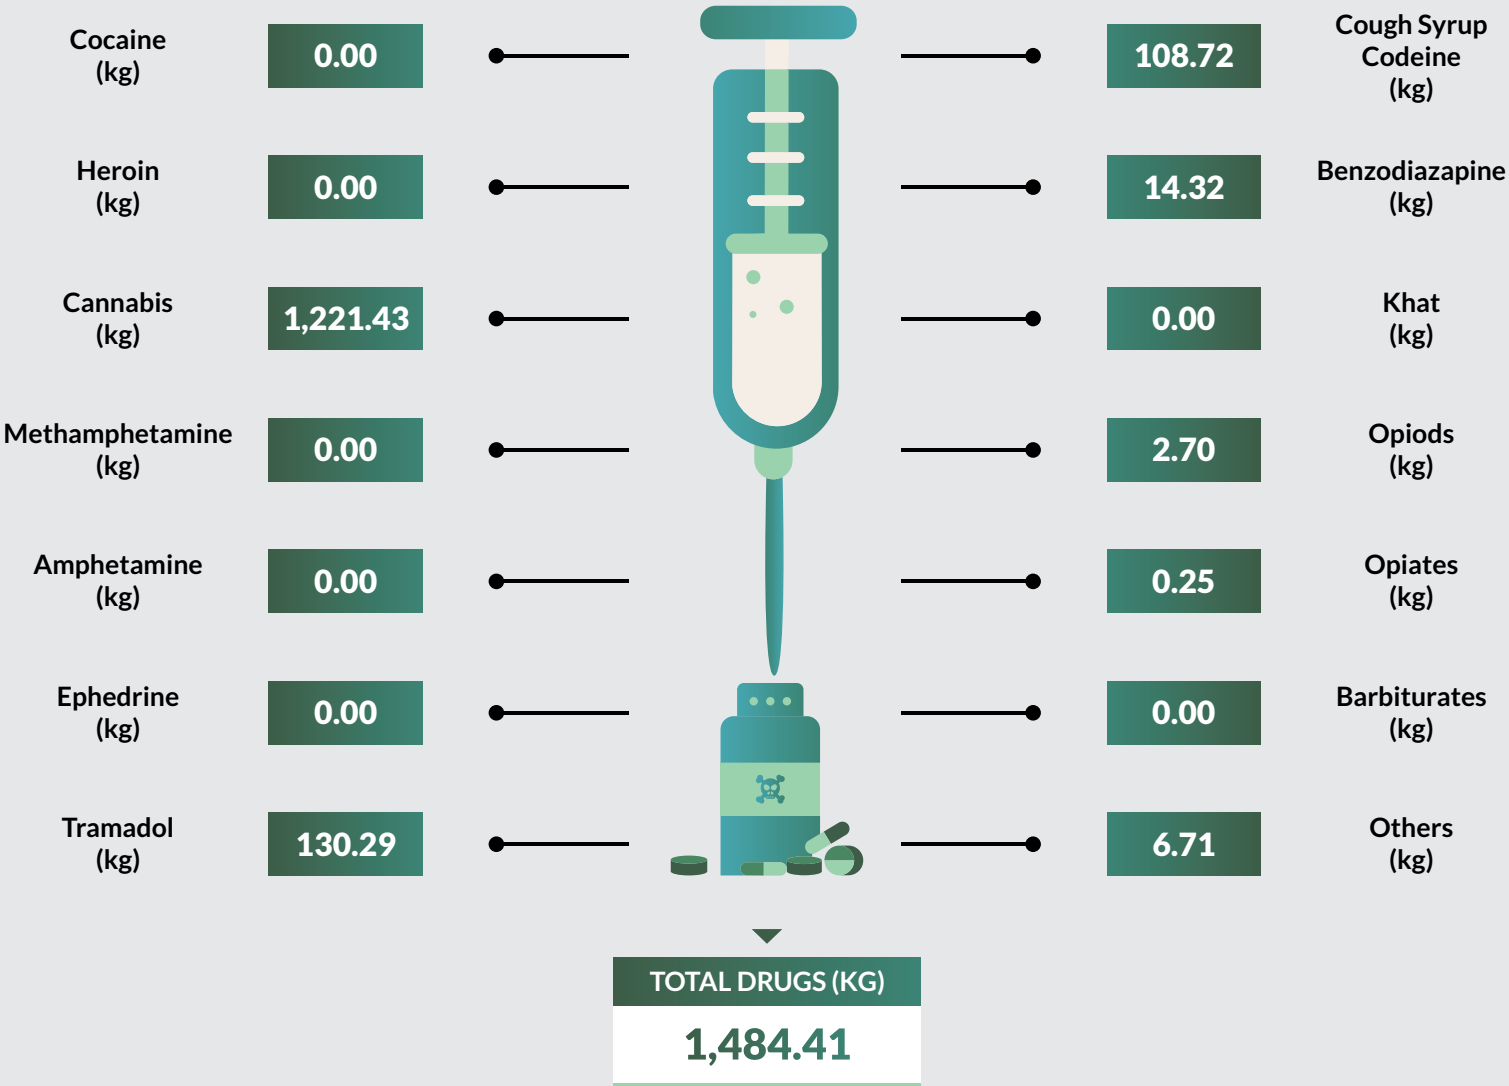

Tramadol followed closely with 22,562kg seized representing 7.1% of the total drug seized. Edo State recorded the highest kg (42,402) of drug seizure while Borno State recorded the least with 147.54kg of drugs seized.

9,824 arrests were made in 2018. 9,122 were male while 702 were female. 1,236 were convicted in 2018 while 1,002 were on counselling. 267,635 kg of exhibits were destroyed while 3,660 hectares of farmland were also destroyed.

Drug Seizure and Arrest Statistics 2018

Sokoto State

Drug Seizure and Arrest Statistics 2018

Taraba State

Drug Seizure and Arrest Statistics 2018

Yobe State

Drug Seizure and Arrest Statistics 2018

Zamfara State