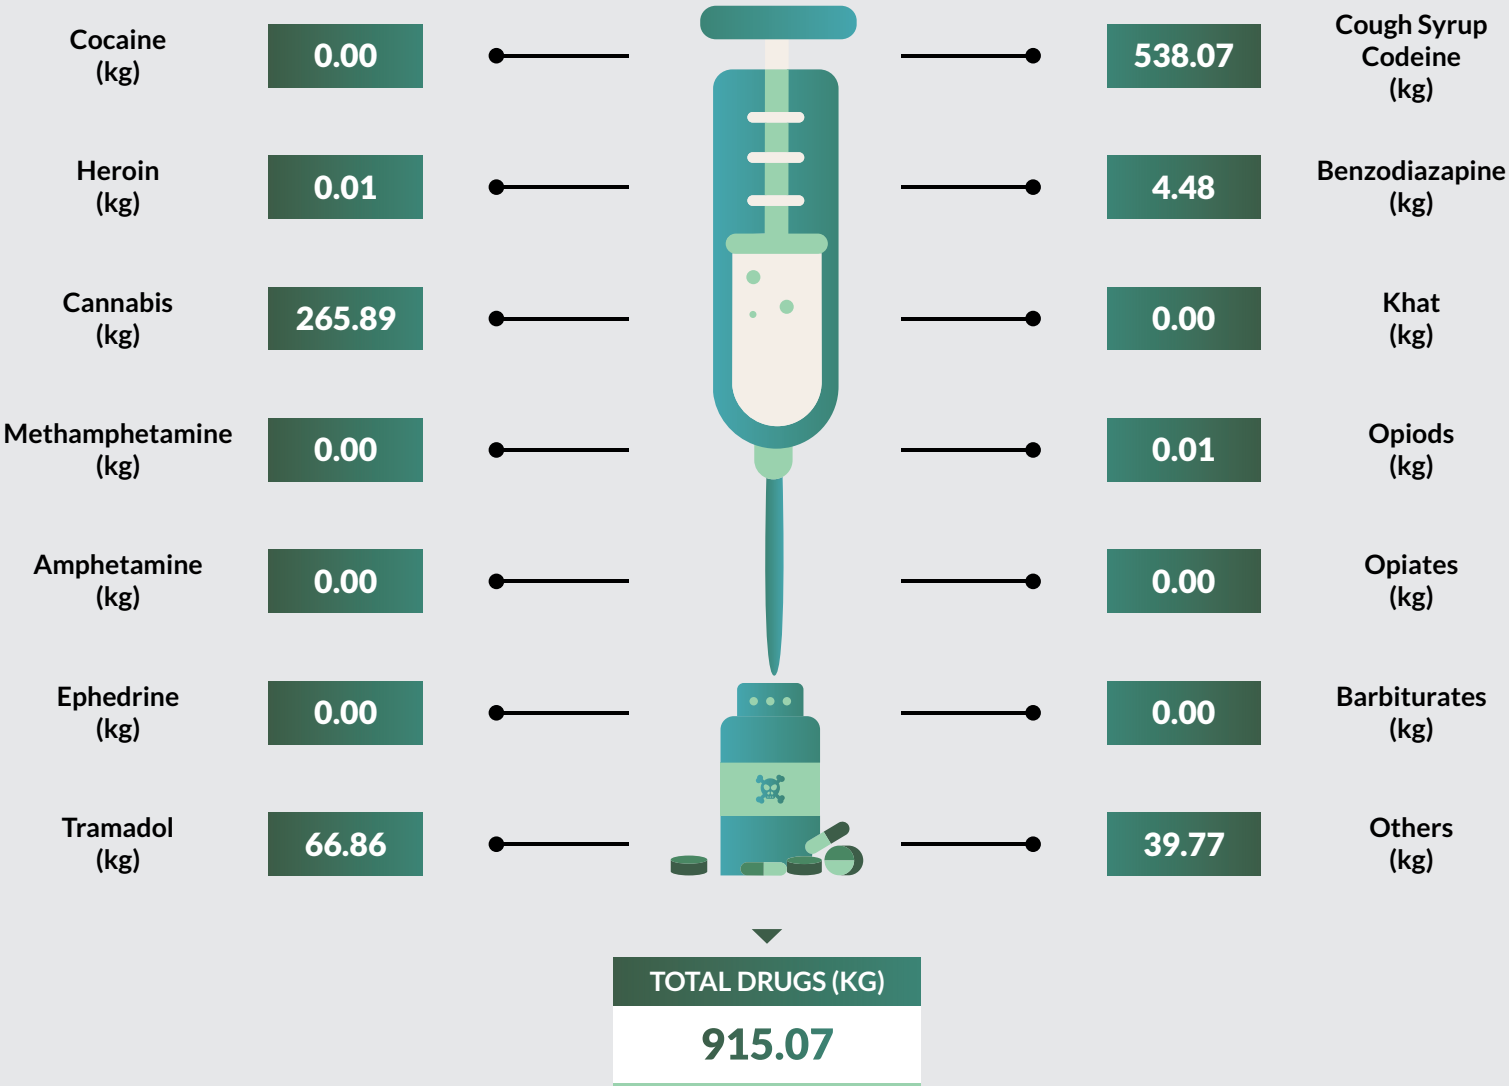

Tramadol followed closely with 22,562kg seized representing 7.1% of the total drug seized. Edo State recorded the highest kg (42,402) of drug seizure while Borno State recorded the least with 147.54kg of drugs seized.

Drug Seizure and Arrest Statistics 2018

Sokoto State

Drug Seizure and Arrest Statistics 2018

Taraba State

Drug Seizure and Arrest Statistics 2018

Yobe State

Drug Seizure and Arrest Statistics 2018

Zamfara State