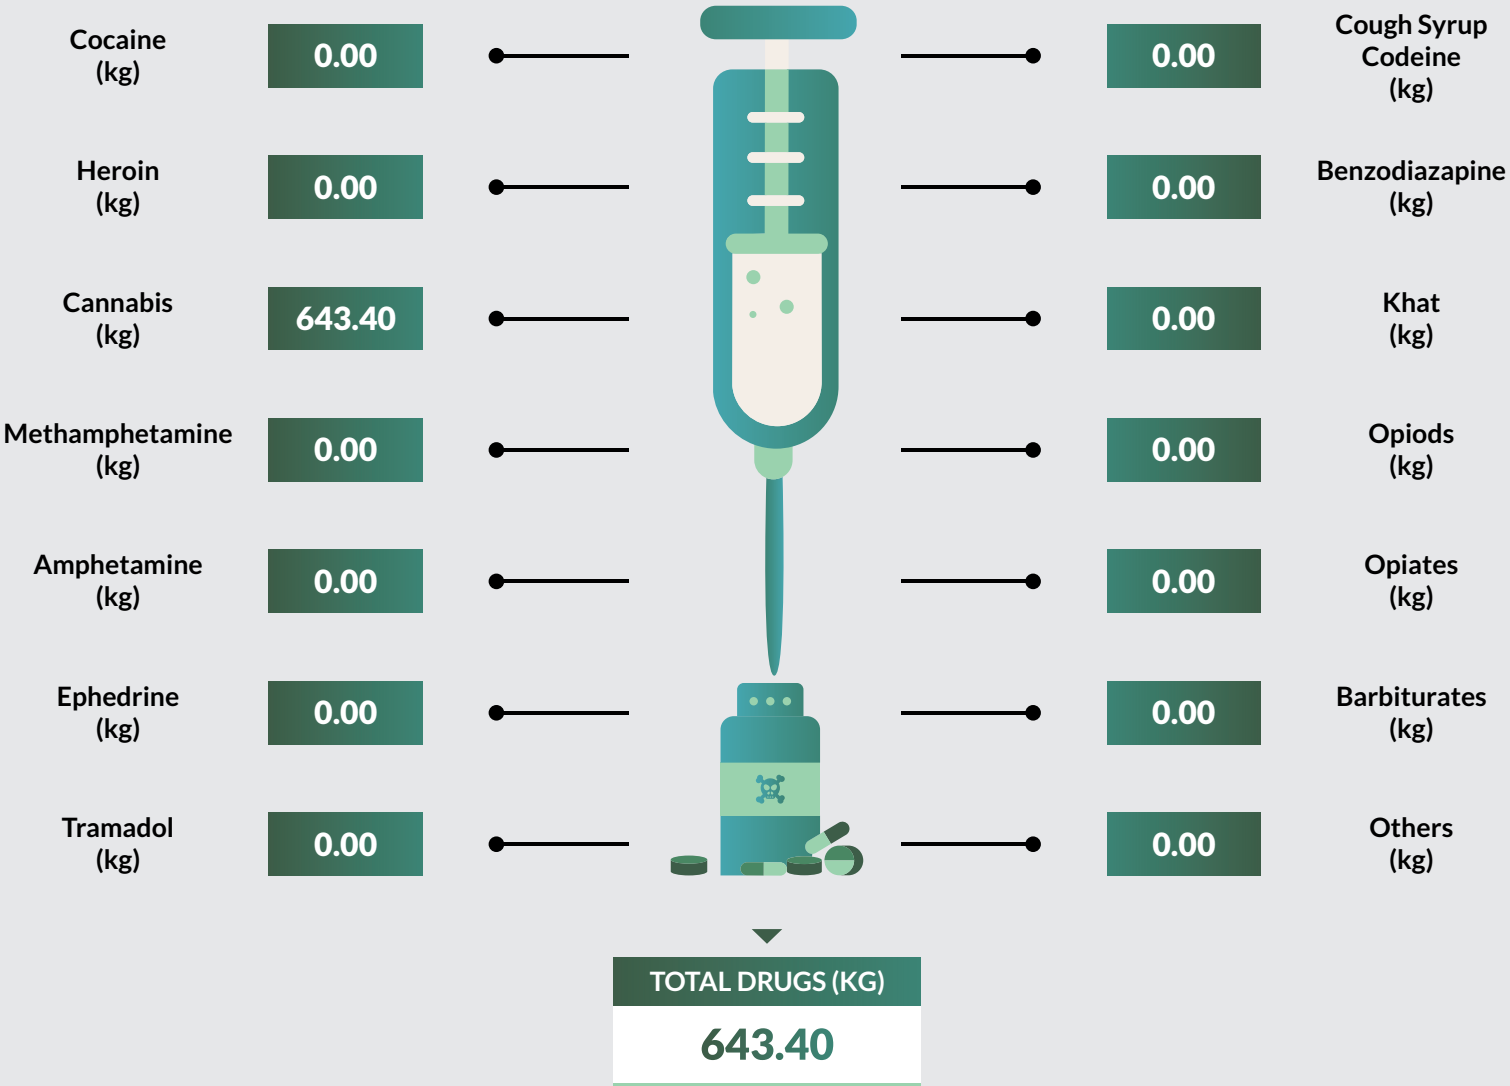

Drug Seizure and Arrest Statistics 2018

Nasarawa State