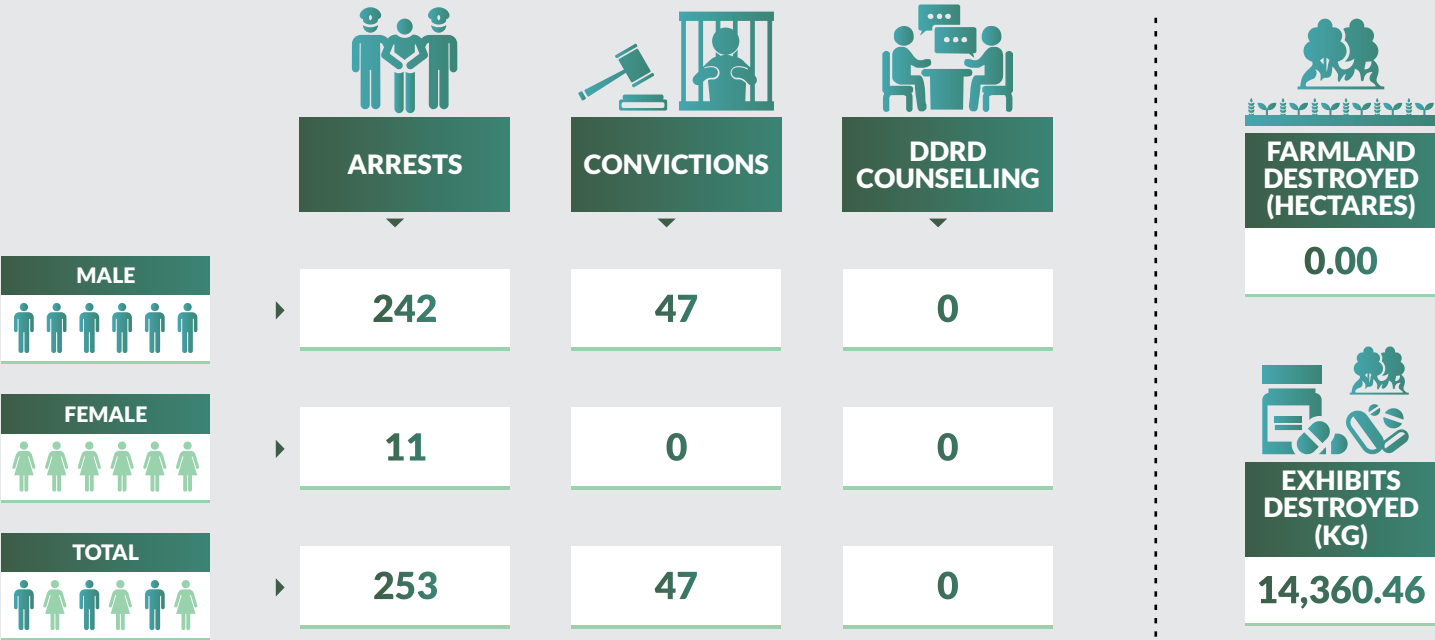

Tramadol followed closely with 22,562kg seized representing 7.1% of the total drug seized. Edo State recorded the highest kg (42,402) of drug seizure while Borno State recorded the least with 147.54kg of drugs seized.

9,824 arrests were made in 2018. 9,122 were male while 702 were female. 1,236 were convicted in 2018 while 1,002 were on counselling. 267,635 kg of exhibits were destroyed while 3,660 hectares of farmland were also destroyed.

Drug Seizure and Arrest Statistics 2018

Abia State

Drug Seizure and Arrest Statistics 2018

Adamawa State

Drug Seizure and Arrest Statistics 2018

Akwa Ibom State

Drug Seizure and Arrest Statistics 2018

Anambra State

Drug Seizure and Arrest Statistics 2018

Bauchi State

Drug Seizure and Arrest Statistics 2018

Bayelsa State

Drug Seizure and Arrest Statistics 2018

Benue State

Drug Seizure and Arrest Statistics 2018

Borno State