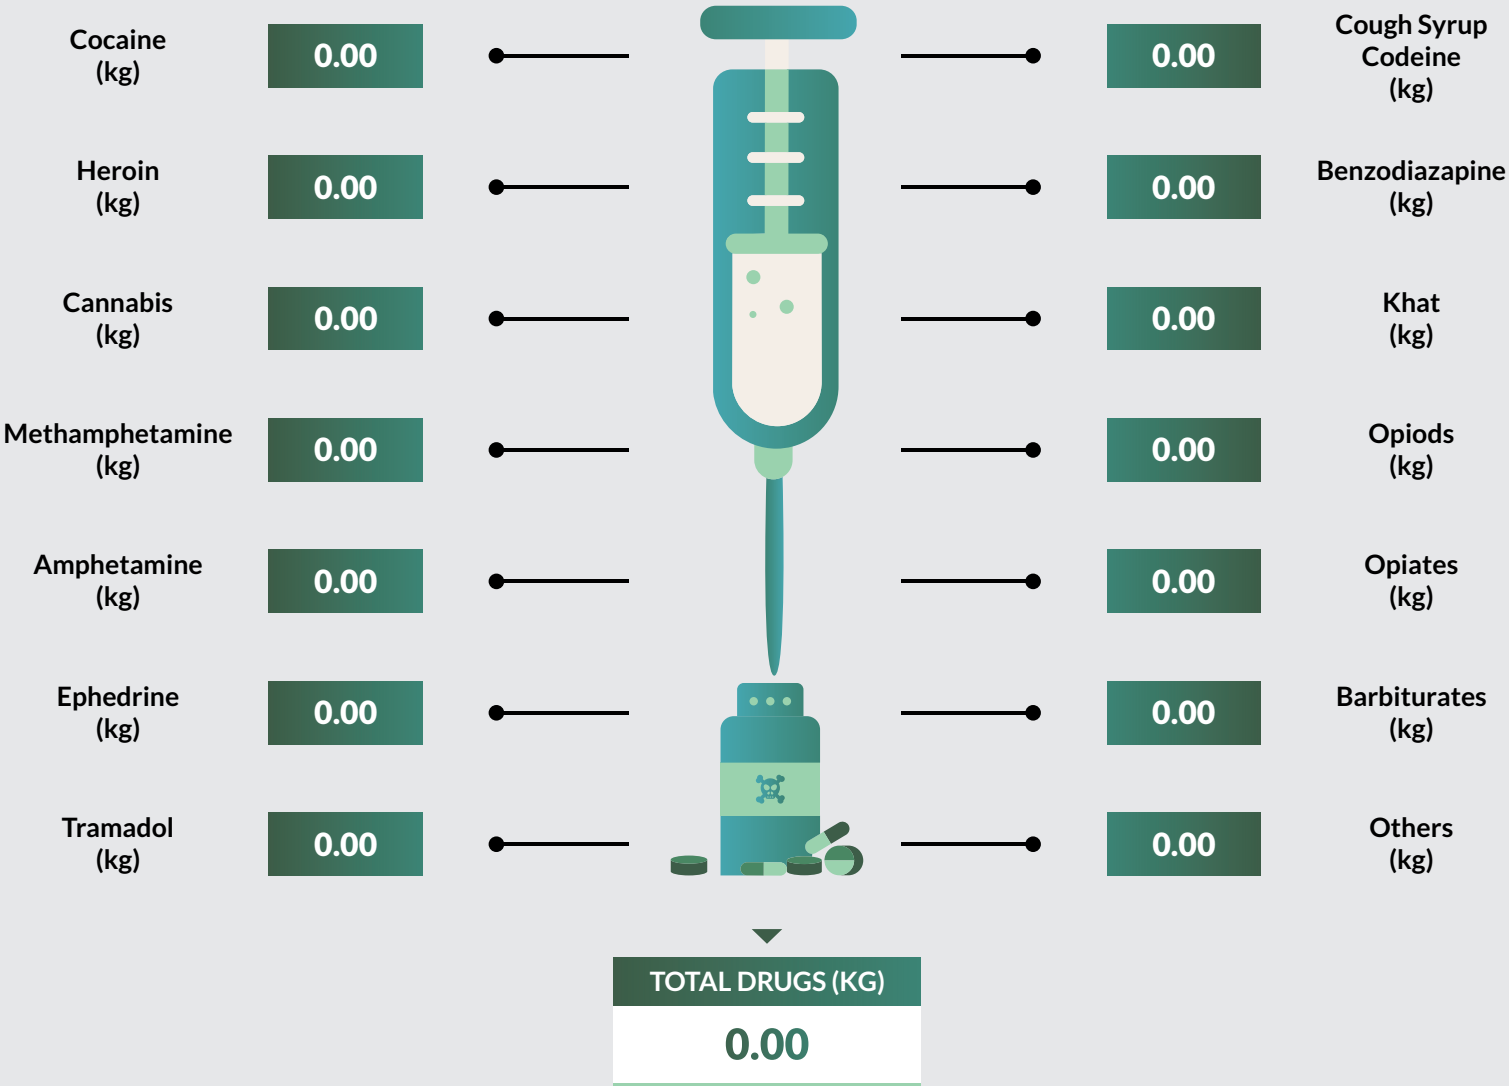

NAIA-ABUJA

PHIA-PORT HARCOURT

Drug Seizure and Arrest Statistics 2018

MAKIA-KANO

Drug Seizure and Arrest Statistics 2018

AIIA-ENUGU

APAPA PORT

TINCAN PORT

Drug Seizure and Arrest Statistics 2018

ONNE

SEME-LAGOS BORDER POST

Drug Seizure and Arrest Statistics 2018

IDIROKO

Drug Seizure and Arrest Statistics 2018

Total

Methodology