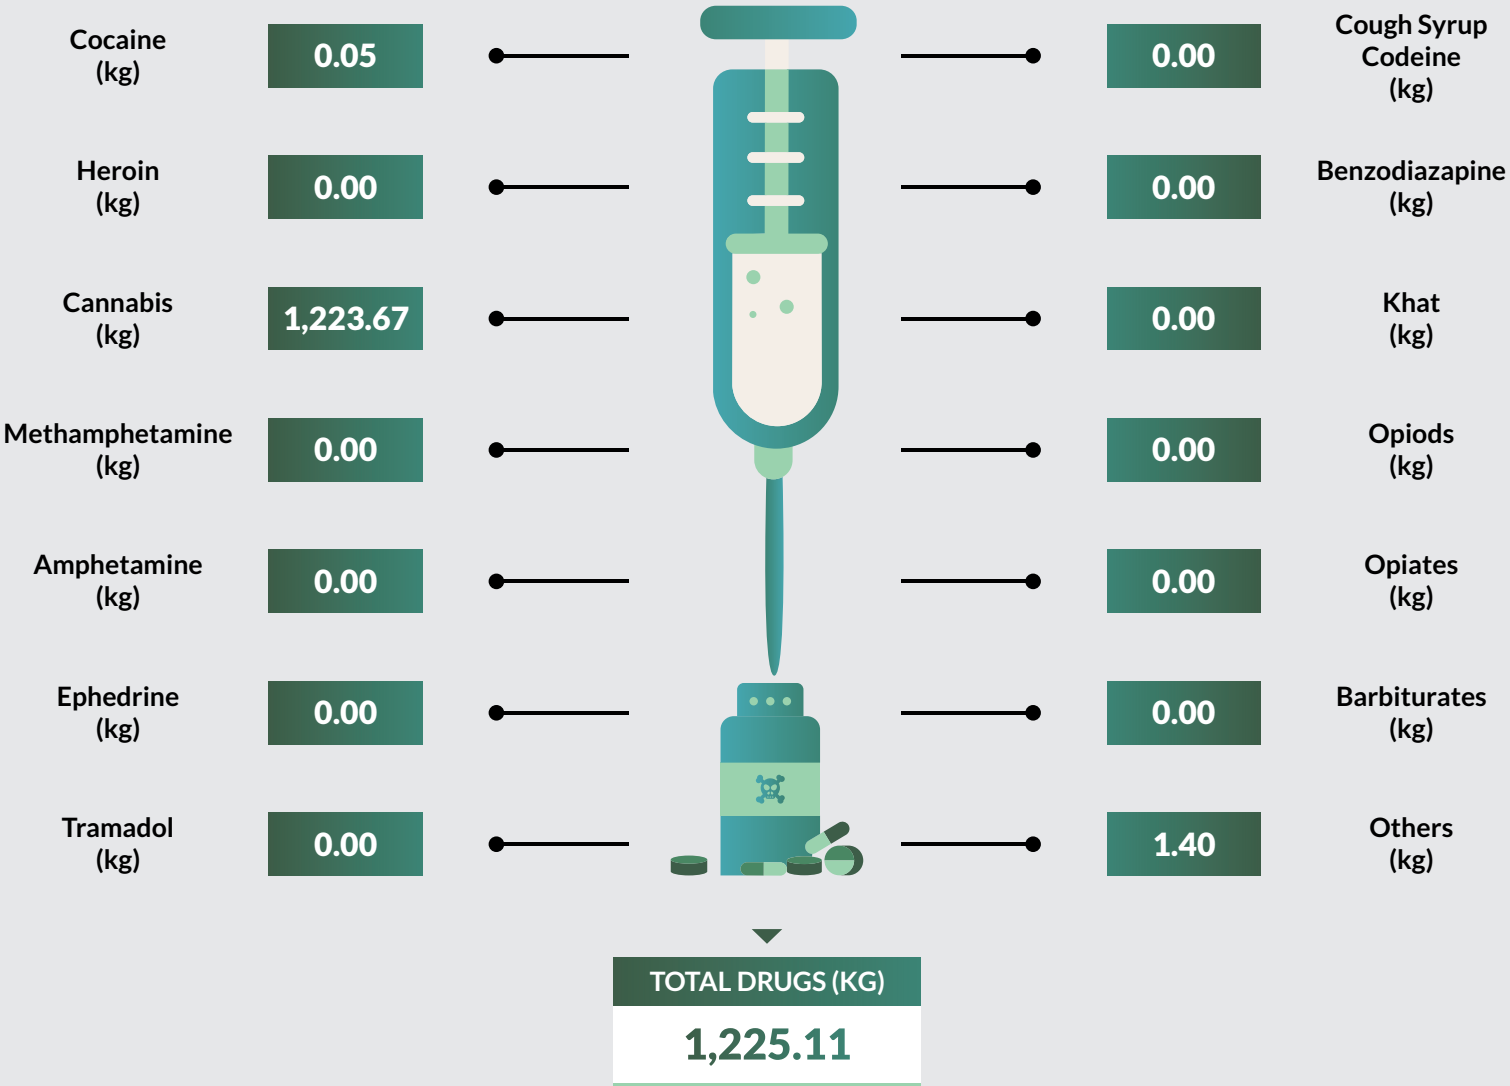

Tramadol followed closely with 22,562kg seized representing 7.1% of the total drug seized. Edo State recorded the highest kg (42,402) of drug seizure while Borno State recorded the least with 147.54kg of drugs seized.

9,824 arrests were made in 2018. 9,122 were male while 702 were female. 1,236 were convicted in 2018 while 1,002 were on counselling. 267,635 kg of exhibits were destroyed while 3,660 hectares of farmland were also destroyed.

Drug Seizure and Arrest Statistics 2018

Ekiti State

Drug Seizure and Arrest Statistics 2018

Enugu State

Drug Seizure and Arrest Statistics 2018

Gombe State

Drug Seizure and Arrest Statistics 2018

Imo State