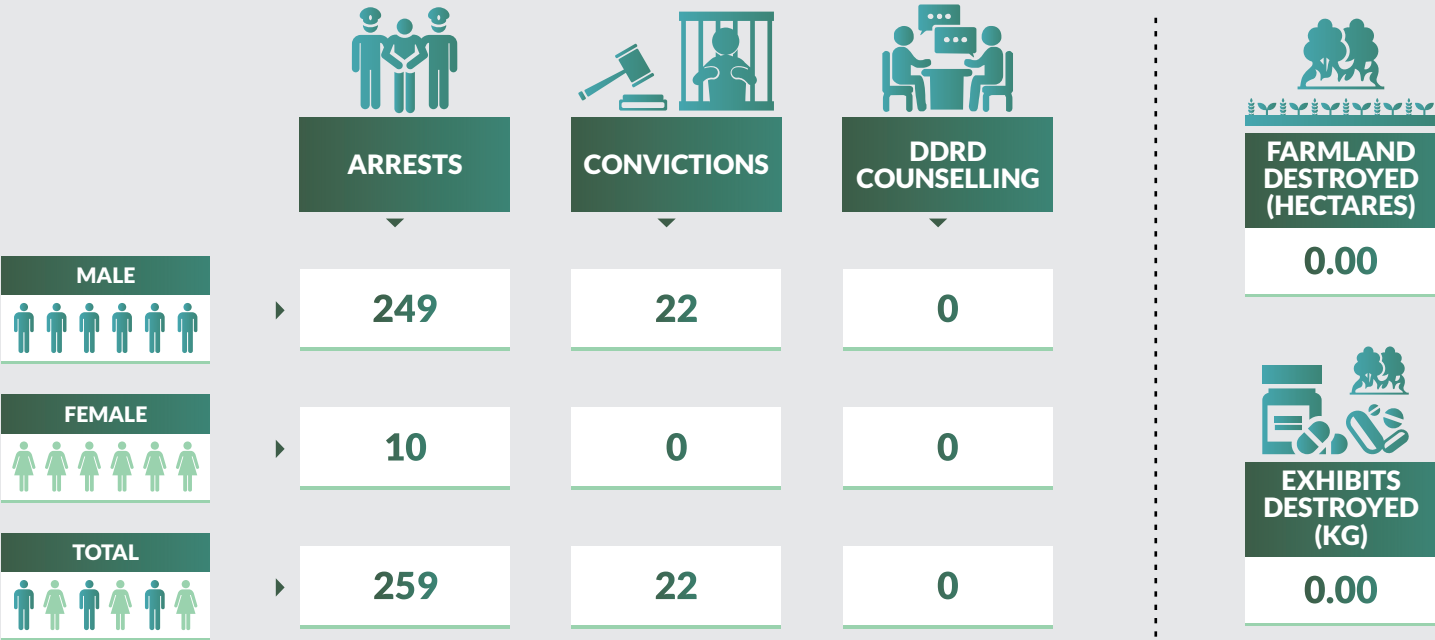

9,824 arrests were made in 2018. 9,122 were male while 702 were female. 1,236 were convicted in 2018 while 1,002 were on counselling. 267,635 kg of exhibits were destroyed while 3,660 hectares of farmland were also destroyed.

Drug Seizure and Arrest Statistics 2018

Jigawa State

Drug Seizure and Arrest Statistics 2018

Kaduna State

Drug Seizure and Arrest Statistics 2018

Kano State

Drug Seizure and Arrest Statistics 2018

Katsina State

Drug Seizure and Arrest Statistics 2018

Kebbi State

Drug Seizure and Arrest Statistics 2018

Kogi State

Drug Seizure and Arrest Statistics 2018

Kwara State

Drug Seizure and Arrest Statistics 2018

Lagos State