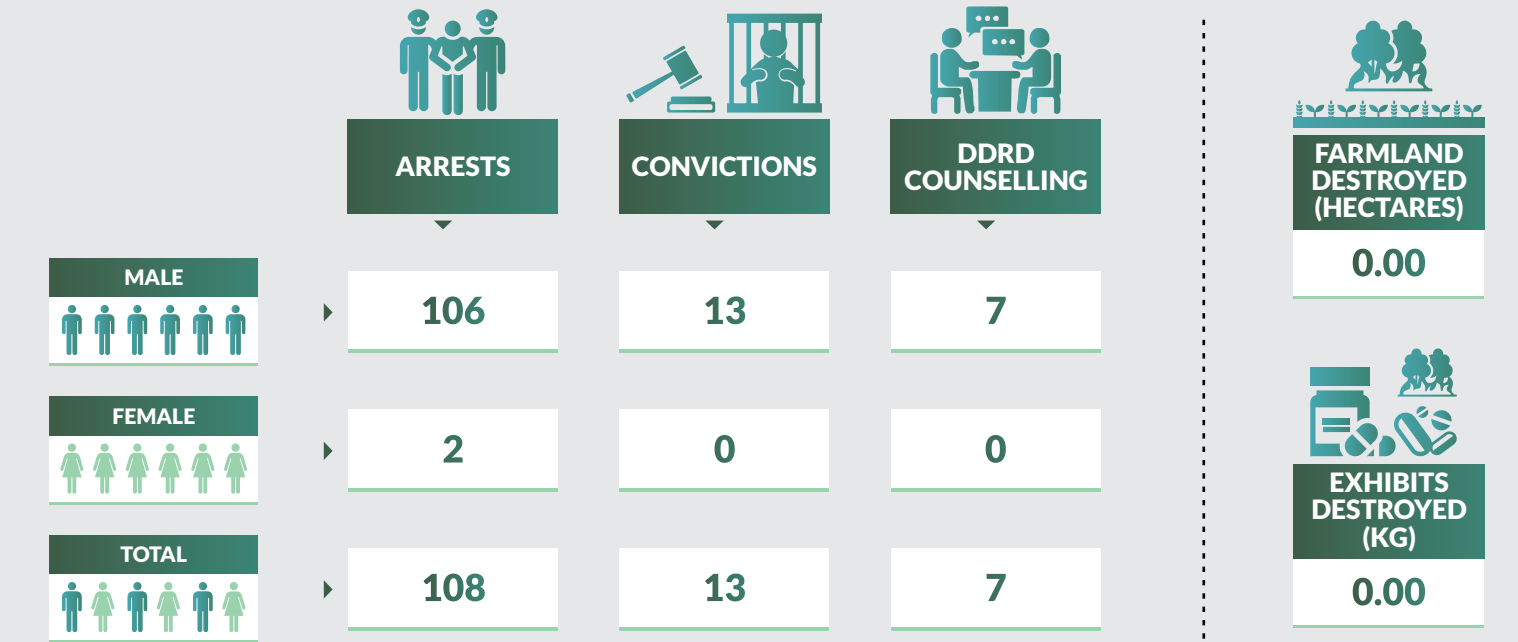

Drug Seizure and Arrest Statistics 2018

Osun State

Drug Seizure and Arrest Statistics 2018

Oyo State

Drug Seizure and Arrest Statistics 2018

Plateau State

Drug Seizure and Arrest Statistics 2018

Rivers State

Drug Seizure and Arrest Statistics 2018

Sokoto State

Drug Seizure and Arrest Statistics 2018

Taraba State

Drug Seizure and Arrest Statistics 2018

Yobe State

Drug Seizure and Arrest Statistics 2018

Zamfara State