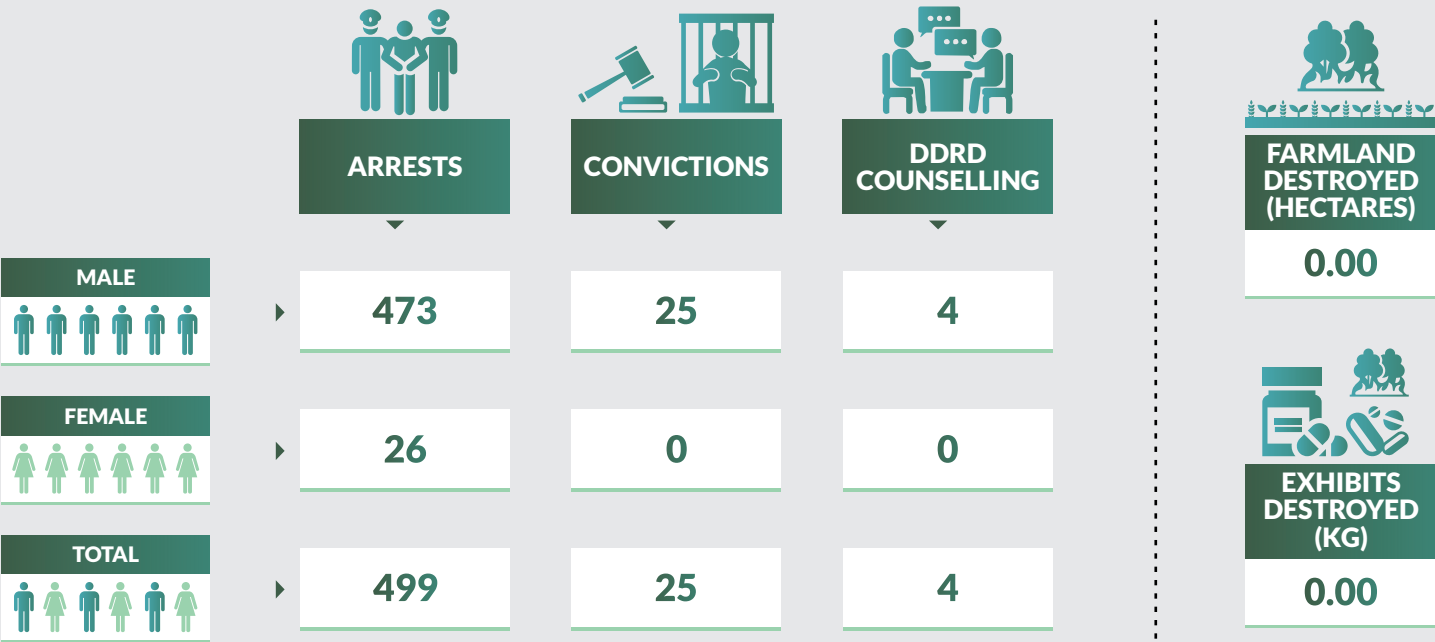

Tramadol followed closely with 22,562kg seized representing 7.1% of the total drug seized. Edo State recorded the highest kg (42,402) of drug seizure while Borno State recorded the least with 147.54kg of drugs seized.

9,824 arrests were made in 2018. 9,122 were male while 702 were female. 1,236 were convicted in 2018 while 1,002 were on counselling. 267,635 kg of exhibits were destroyed while 3,660 hectares of farmland were also destroyed.

Drug Seizure and Arrest Statistics 2018

Abia State

Drug Seizure and Arrest Statistics 2018

Adamawa State

Drug Seizure and Arrest Statistics 2018

Akwa Ibom State

Drug Seizure and Arrest Statistics 2018

Anambra State

Drug Seizure and Arrest Statistics 2018

Bauchi State

Drug Seizure and Arrest Statistics 2018

Bayelsa State

Drug Seizure and Arrest Statistics 2018

Benue State

Drug Seizure and Arrest Statistics 2018

Borno State