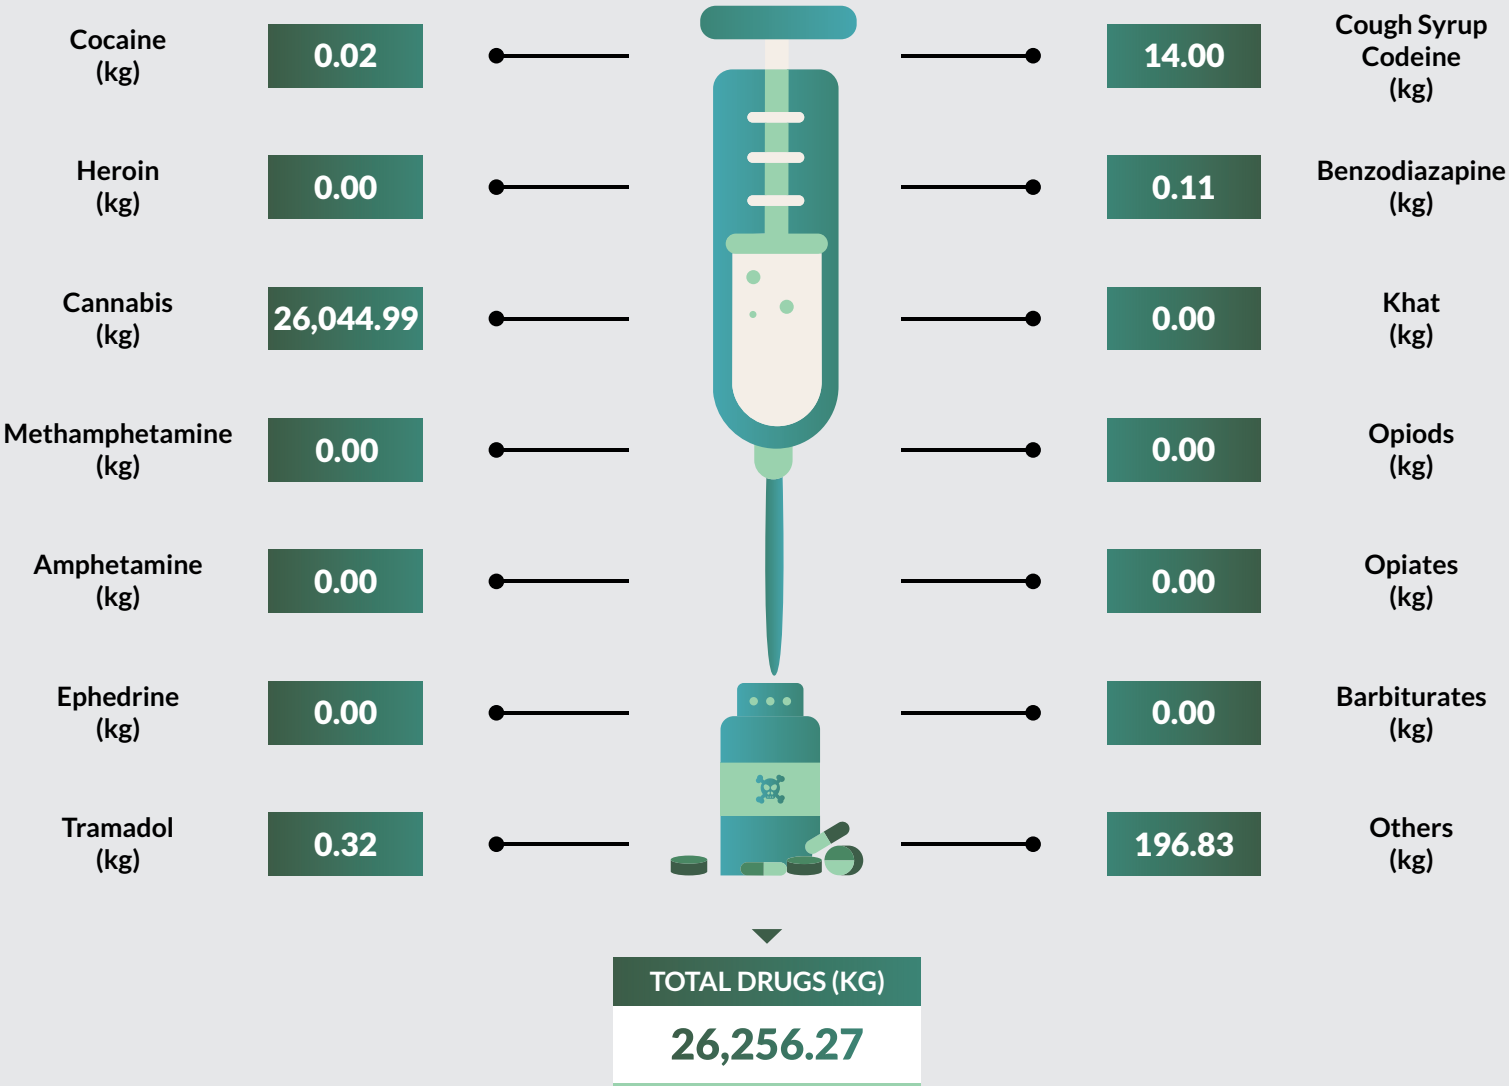

Tramadol followed closely with 22,562kg seized representing 7.1% of the total drug seized. Edo State recorded the highest kg (42,402) of drug seizure while Borno State recorded the least with 147.54kg of drugs seized.

9,824 arrests were made in 2018. 9,122 were male while 702 were female. 1,236 were convicted in 2018 while 1,002 were on counselling. 267,635 kg of exhibits were destroyed while 3,660 hectares of farmland were also destroyed.

Drug Seizure and Arrest Statistics 2018

Nasarawa State

Drug Seizure and Arrest Statistics 2018

Niger State

Drug Seizure and Arrest Statistics 2018

Ogun State

Drug Seizure and Arrest Statistics 2018

Ondo State