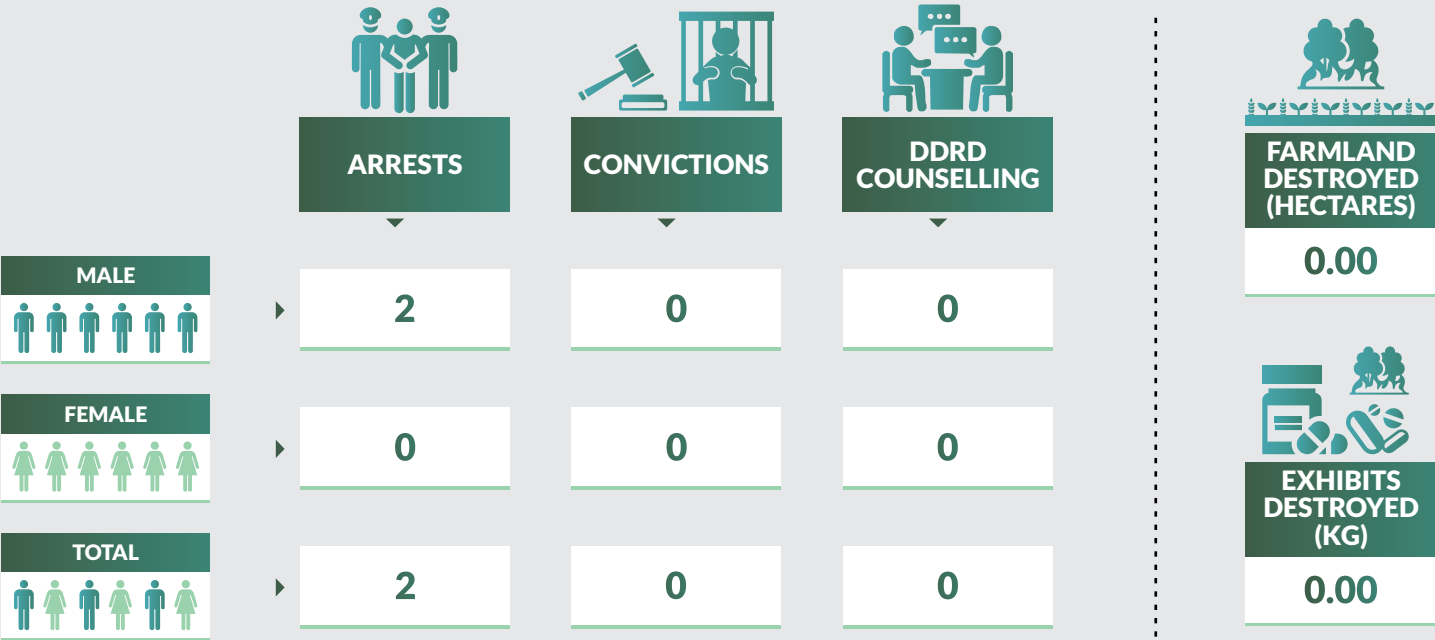

Drug Seizure and Arrest Statistics 2018

FCT ABUJA

Drug Seizure and Arrest Statistics 2018

DOGI - Drug Operation and General Investigation

Drug Seizure and Arrest Statistics 2018

SET - Special Enforcement Team

Drug Seizure and Arrest Statistics 2018

JTF - Joint Task Force

Drug Seizure and Arrest Statistics 2018

CIATF - Combined Inter-Agency Task Force

Drug Seizure and Arrest Statistics 2018

MMIA-LAGOS

Drug Seizure and Arrest Statistics 2018