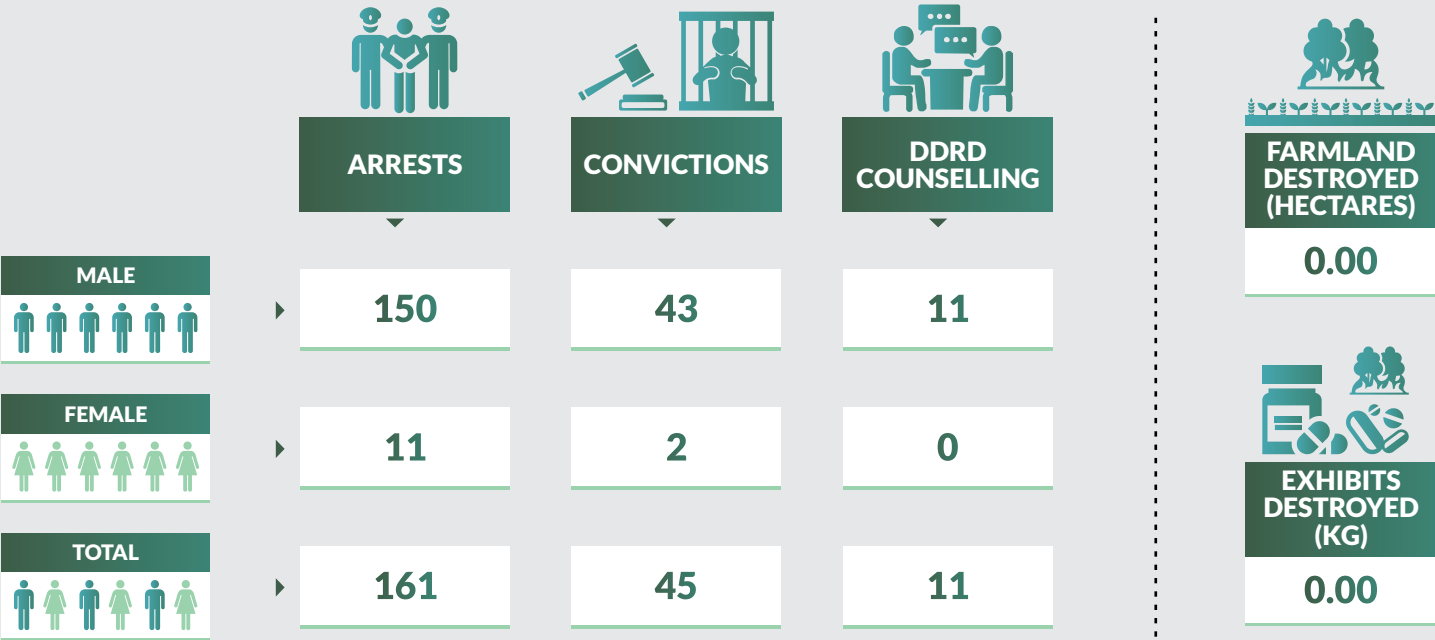

9,824 arrests were made in 2018. 9,122 were male while 702 were female. 1,236 were convicted in 2018 while 1,002 were on counselling. 267,635 kg of exhibits were destroyed while 3,660 hectares of farmland were also destroyed.

Drug Seizure and Arrest Statistics 2018

Bauchi State

Drug Seizure and Arrest Statistics 2018

Bayelsa State

Drug Seizure and Arrest Statistics 2018

Benue State

Drug Seizure and Arrest Statistics 2018

Borno State

Drug Seizure and Arrest Statistics 2018

Cross River State

Drug Seizure and Arrest Statistics 2018

Delta State

Drug Seizure and Arrest Statistics 2018

Ebonyi State

Drug Seizure and Arrest Statistics 2018

Edo State