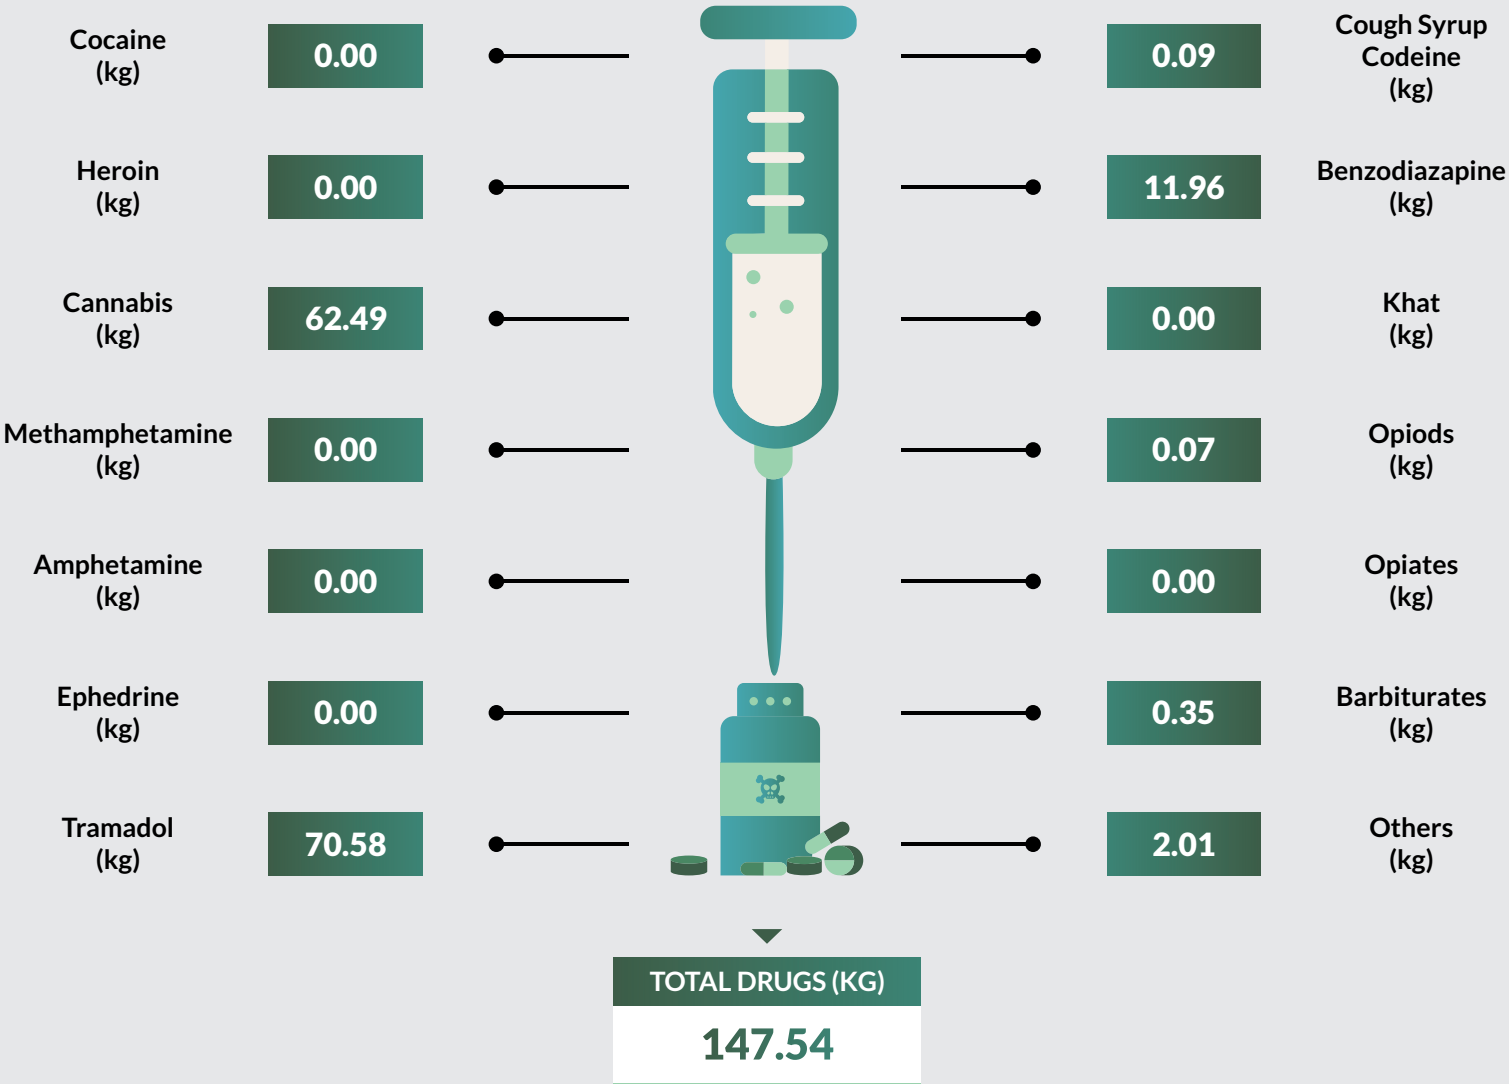

Executive Summary

Drug Seizure and Arrest Statistics 2018 reflected that 316,365kg of drugs were seized in 2018. A total of 271,812 kg of Cannabis was seized in 2018 . This represents 85.9% percentage of the total drug seized within the period under review.

Tramadol followed closely with 22,562kg seized representing 7.1% of the total drug seized. Edo State recorded the highest kg (42,402) of drug seizure while Borno State recorded the least with 147.54kg of drugs seized.

9,824 arrests were made in 2018. 9,122 were male while 702 were female. 1,236 were convicted in 2018 while 1,002 were on counselling. 267,635 kg of exhibits were destroyed while 3,660 hectares of farmland were also destroyed.

Drug Seizure and Arrest Statistics 2018

Bauchi State

Drug Seizure and Arrest Statistics 2018

Bayelsa State

Drug Seizure and Arrest Statistics 2018

Benue State

Drug Seizure and Arrest Statistics 2018

Borno State