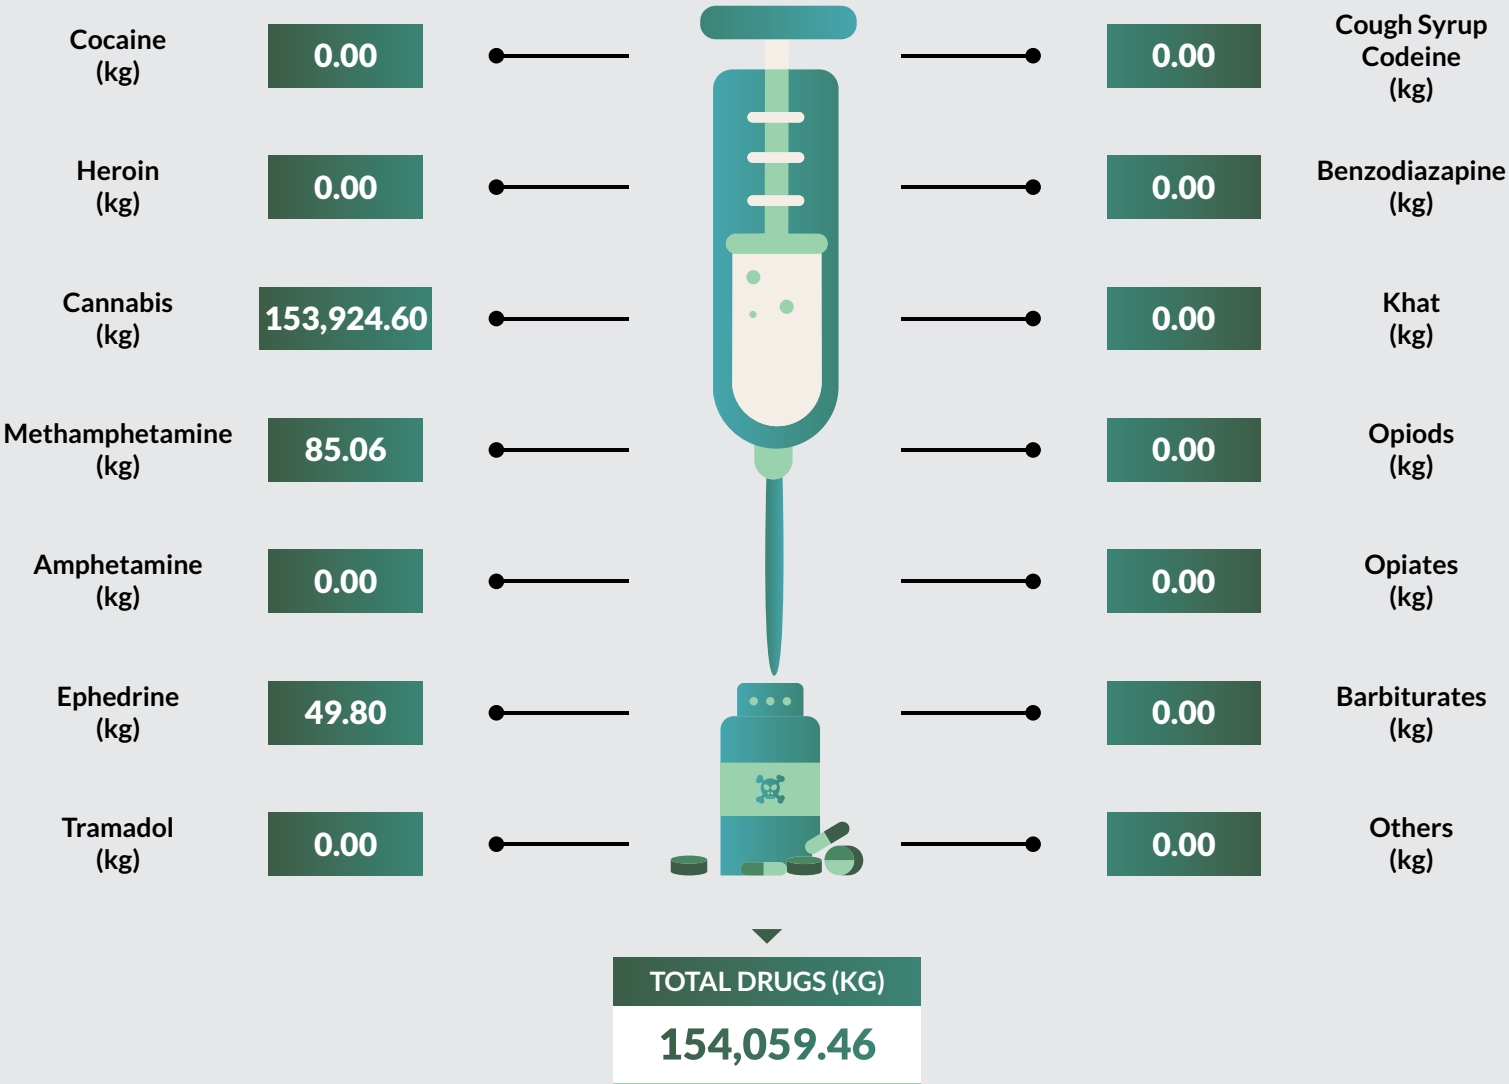

Drug Seizure and Arrest Statistics 2018

SET - Special Enforcement Team