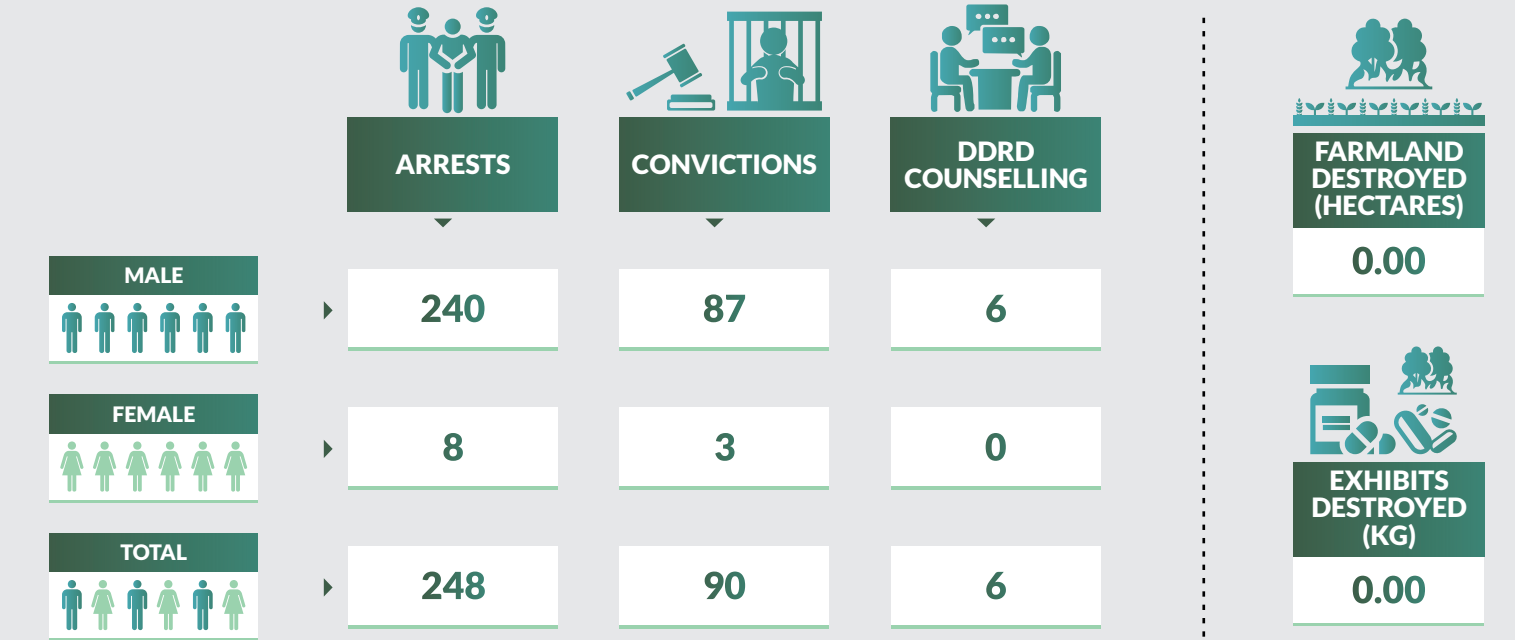

Drug Seizure and Arrest Statistics 2018

Sokoto State

Drug Seizure and Arrest Statistics 2018

Taraba State

Drug Seizure and Arrest Statistics 2018

Yobe State

Drug Seizure and Arrest Statistics 2018

Zamfara State

Drug Seizure and Arrest Statistics 2018

FCT ABUJA

Drug Seizure and Arrest Statistics 2018

DOGI - Drug Operation and General Investigation

Drug Seizure and Arrest Statistics 2018

SET - Special Enforcement Team