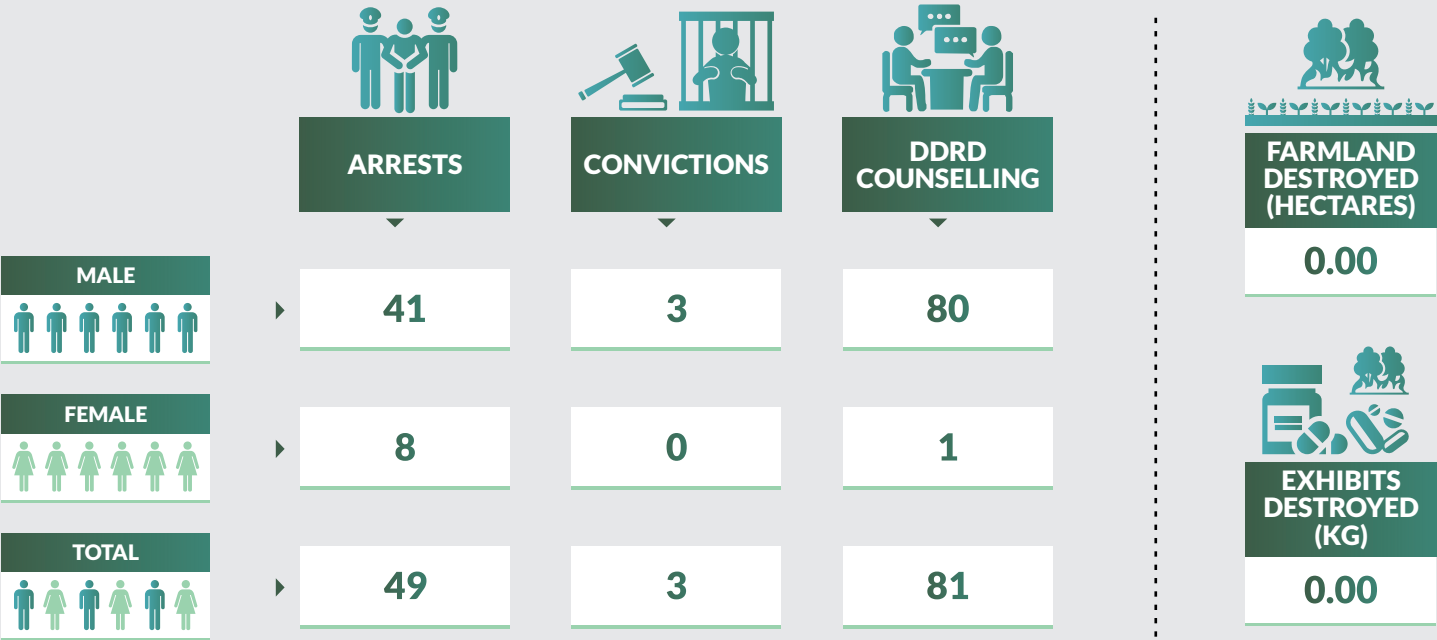

Ekiti State