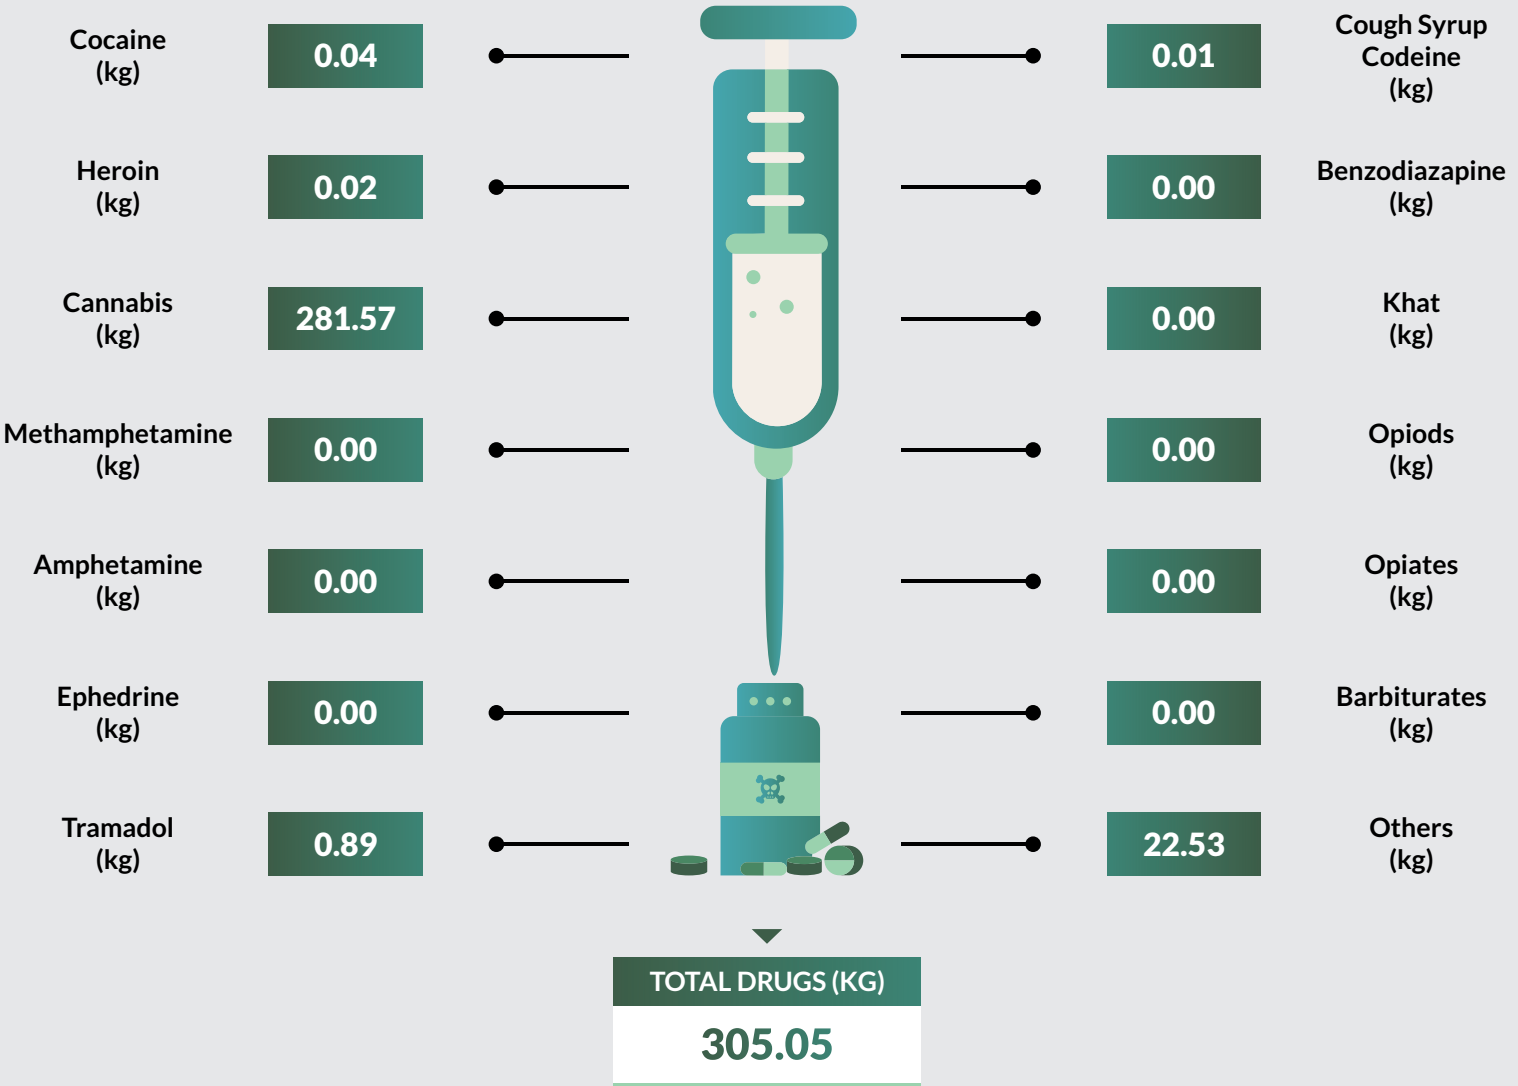

Cross River State