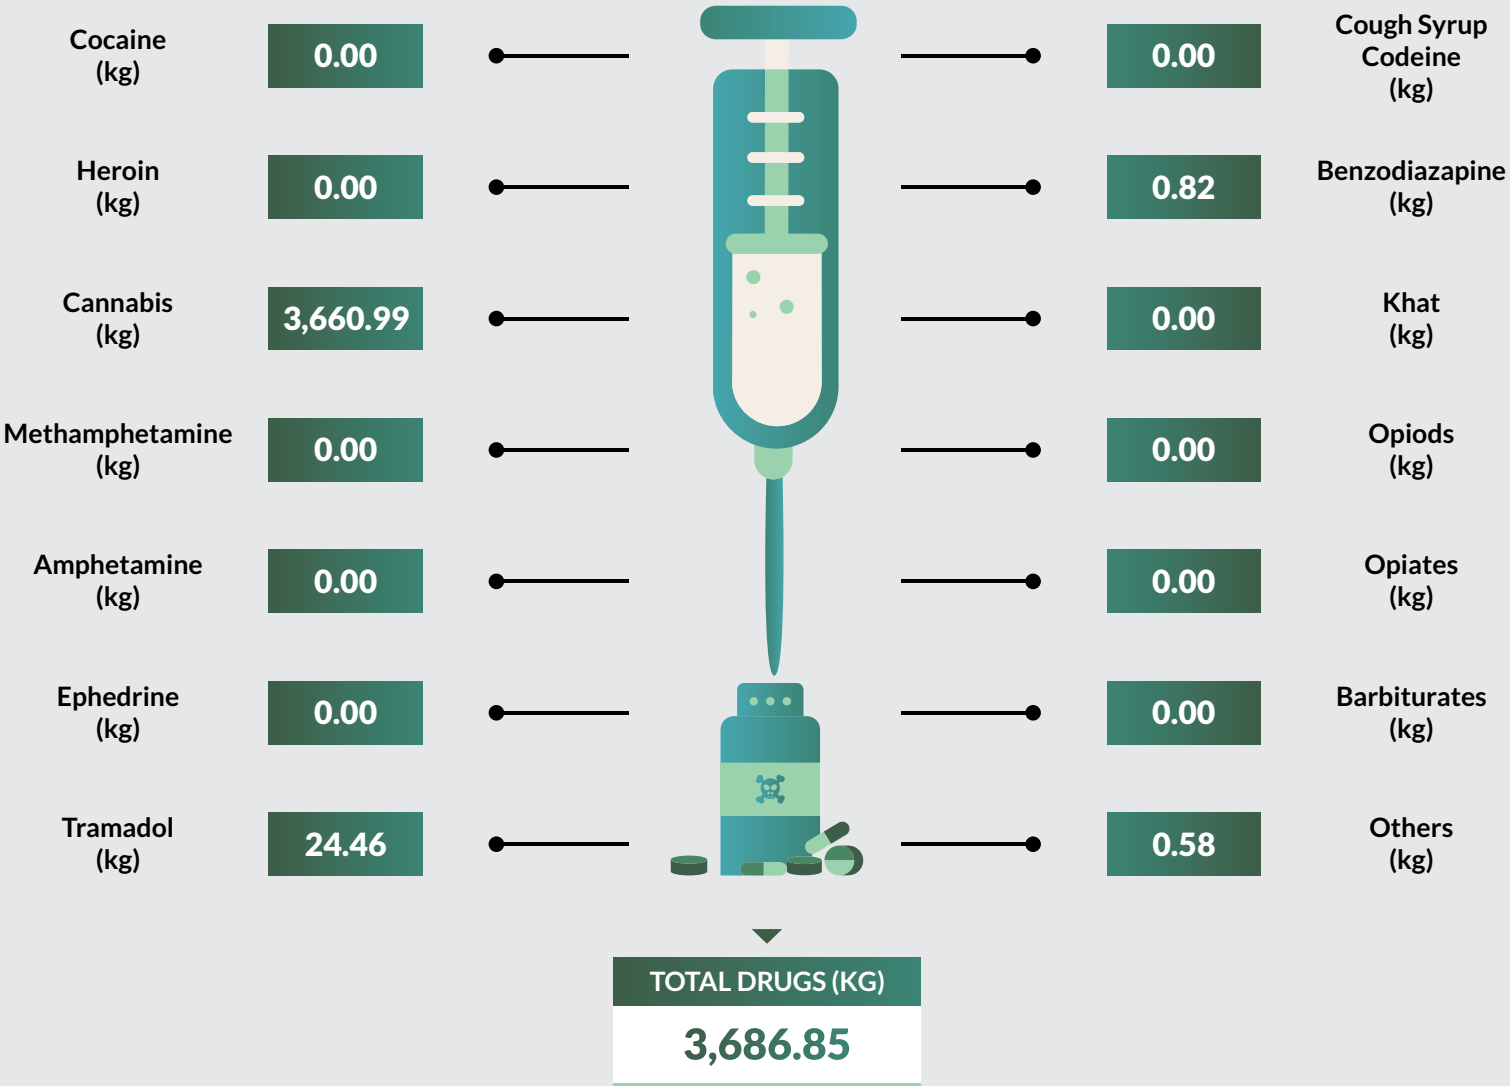

Tramadol followed closely with 22,562kg seized representing 7.1% of the total drug seized. Edo State recorded the highest kg (42,402) of drug seizure while Borno State recorded the least with 147.54kg of drugs seized.

9,824 arrests were made in 2018. 9,122 were male while 702 were female. 1,236 were convicted in 2018 while 1,002 were on counselling. 267,635 kg of exhibits were destroyed while 3,660 hectares of farmland were also destroyed.

Drug Seizure and Arrest Statistics 2018

Kebbi State

Drug Seizure and Arrest Statistics 2018

Kogi State

Drug Seizure and Arrest Statistics 2018

Kwara State

Drug Seizure and Arrest Statistics 2018

Lagos State