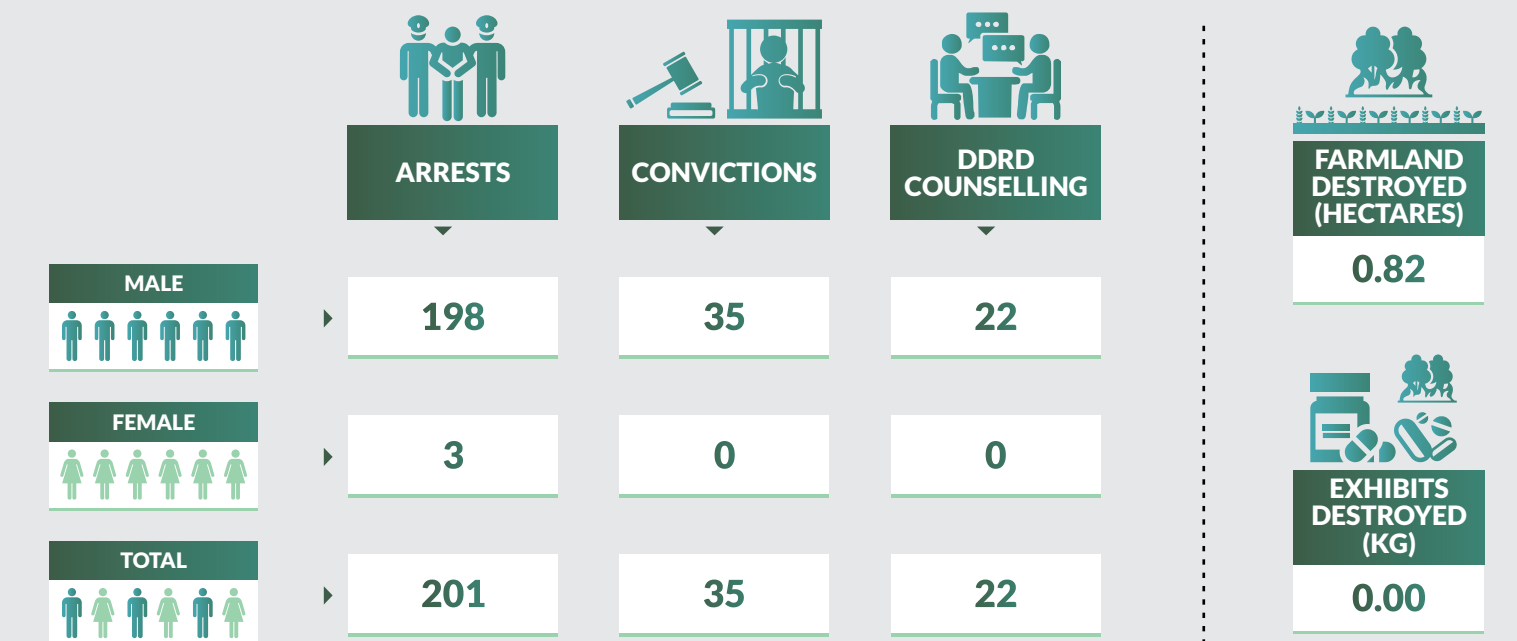

9,824 arrests were made in 2018. 9,122 were male while 702 were female. 1,236 were convicted in 2018 while 1,002 were on counselling. 267,635 kg of exhibits were destroyed while 3,660 hectares of farmland were also destroyed.

Drug Seizure and Arrest Statistics 2018

Jigawa State

Drug Seizure and Arrest Statistics 2018

Kaduna State

Drug Seizure and Arrest Statistics 2018

Kano State

Drug Seizure and Arrest Statistics 2018

Katsina State

Drug Seizure and Arrest Statistics 2018

Kebbi State

Drug Seizure and Arrest Statistics 2018

Kogi State

Drug Seizure and Arrest Statistics 2018

Kwara State

Drug Seizure and Arrest Statistics 2018

Lagos State