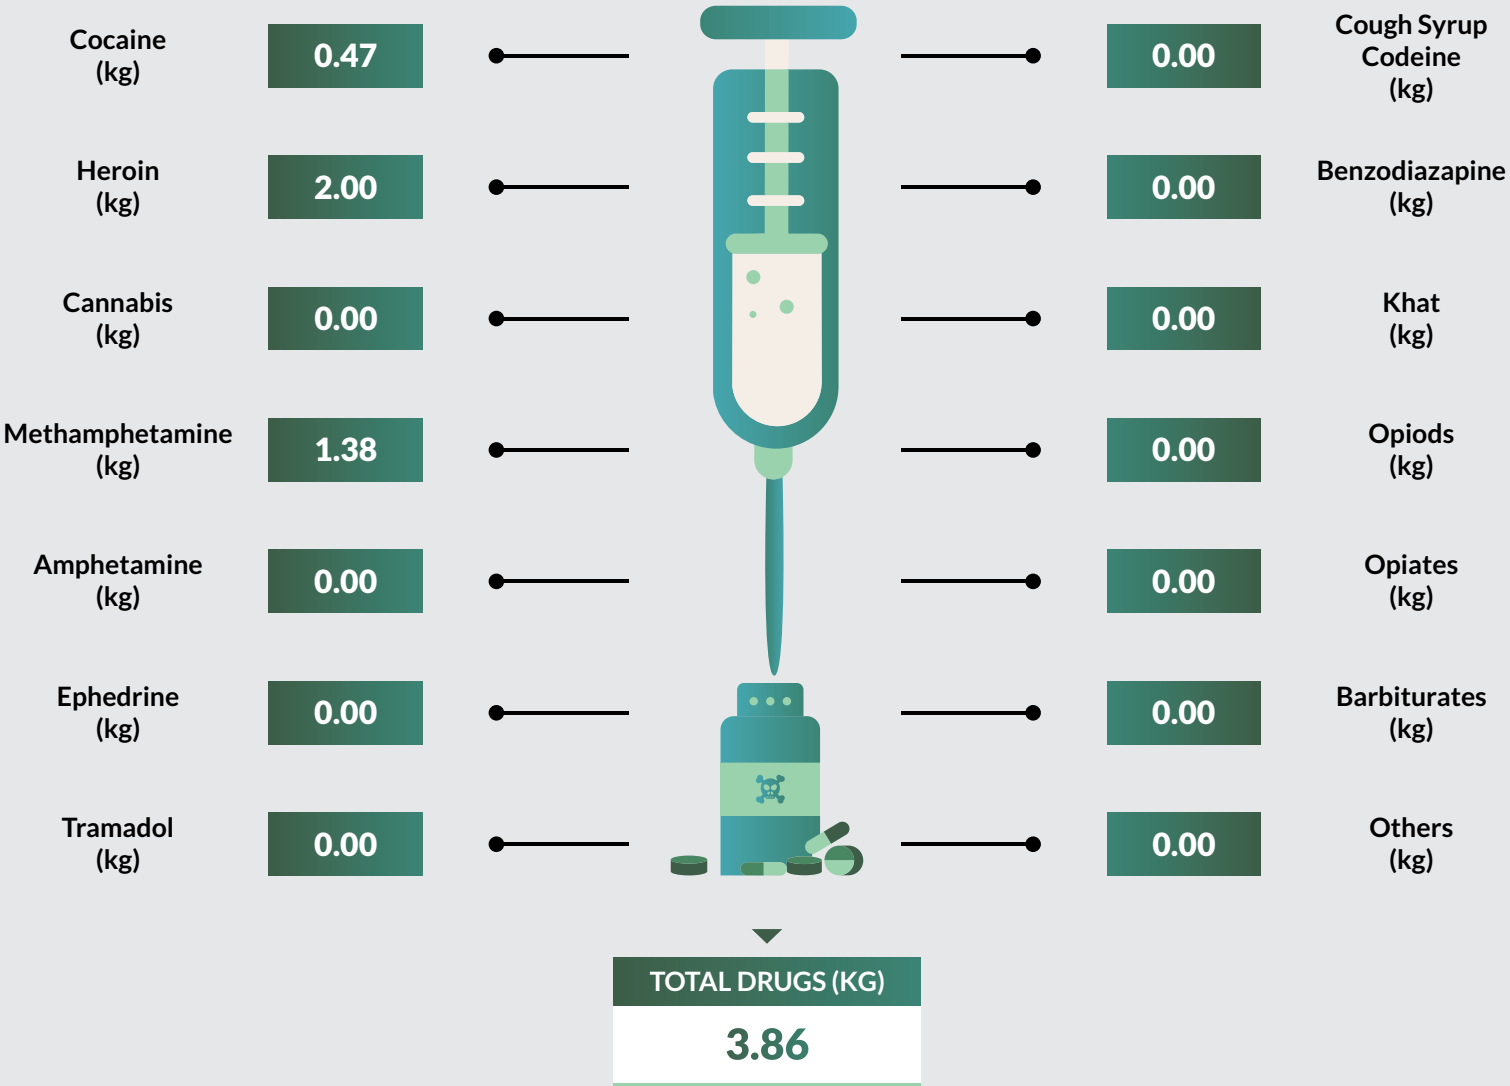

NAIA-ABUJA

PHIA-PORT HARCOURT

Drug Seizure and Arrest Statistics 2018

MAKIA-KANO

Drug Seizure and Arrest Statistics 2018

AIIA-ENUGU

APAPA PORT

TINCAN PORT

Drug Seizure and Arrest Statistics 2018

ONNE

SEME-LAGOS BORDER POST

Drug Seizure and Arrest Statistics 2018

IDIROKO

Drug Seizure and Arrest Statistics 2018

Total

Methodology