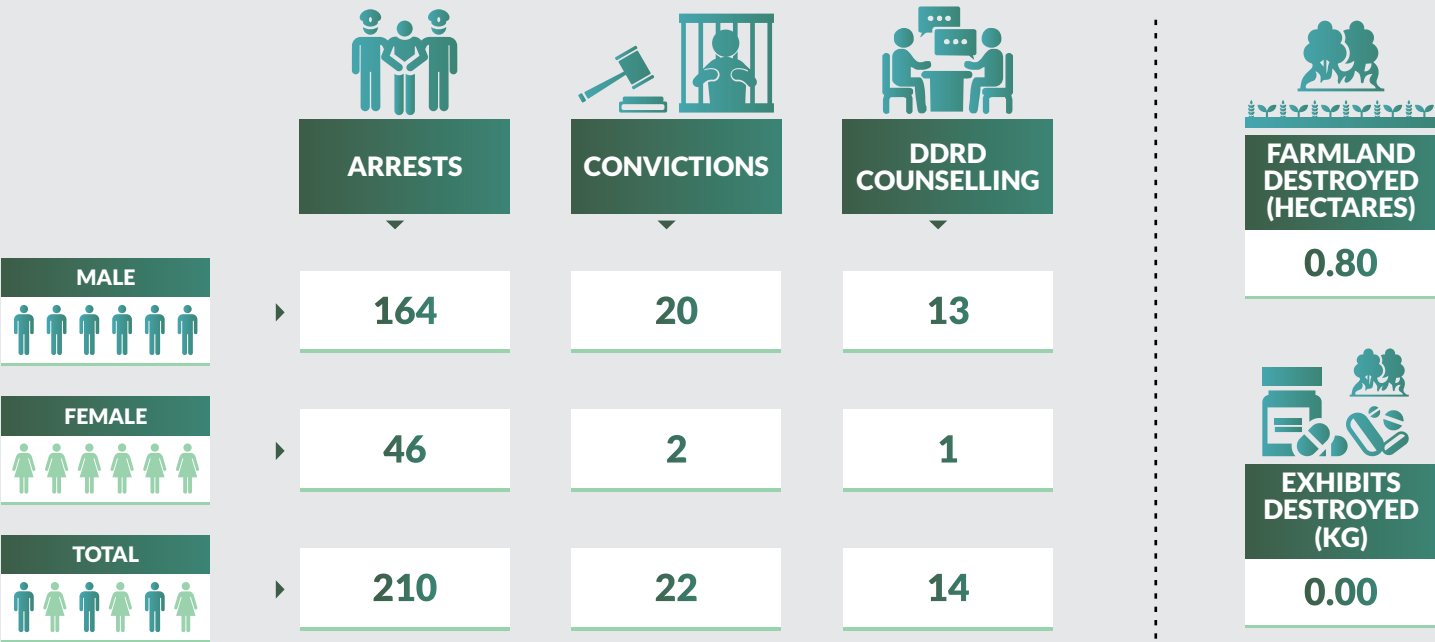

9,824 arrests were made in 2018. 9,122 were male while 702 were female. 1,236 were convicted in 2018 while 1,002 were on counselling. 267,635 kg of exhibits were destroyed while 3,660 hectares of farmland were also destroyed.

Drug Seizure and Arrest Statistics 2018

Bauchi State

Drug Seizure and Arrest Statistics 2018

Bayelsa State

Drug Seizure and Arrest Statistics 2018

Benue State

Drug Seizure and Arrest Statistics 2018

Borno State

Drug Seizure and Arrest Statistics 2018

Cross River State

Drug Seizure and Arrest Statistics 2018

Delta State

Drug Seizure and Arrest Statistics 2018

Ebonyi State

Drug Seizure and Arrest Statistics 2018

Edo State