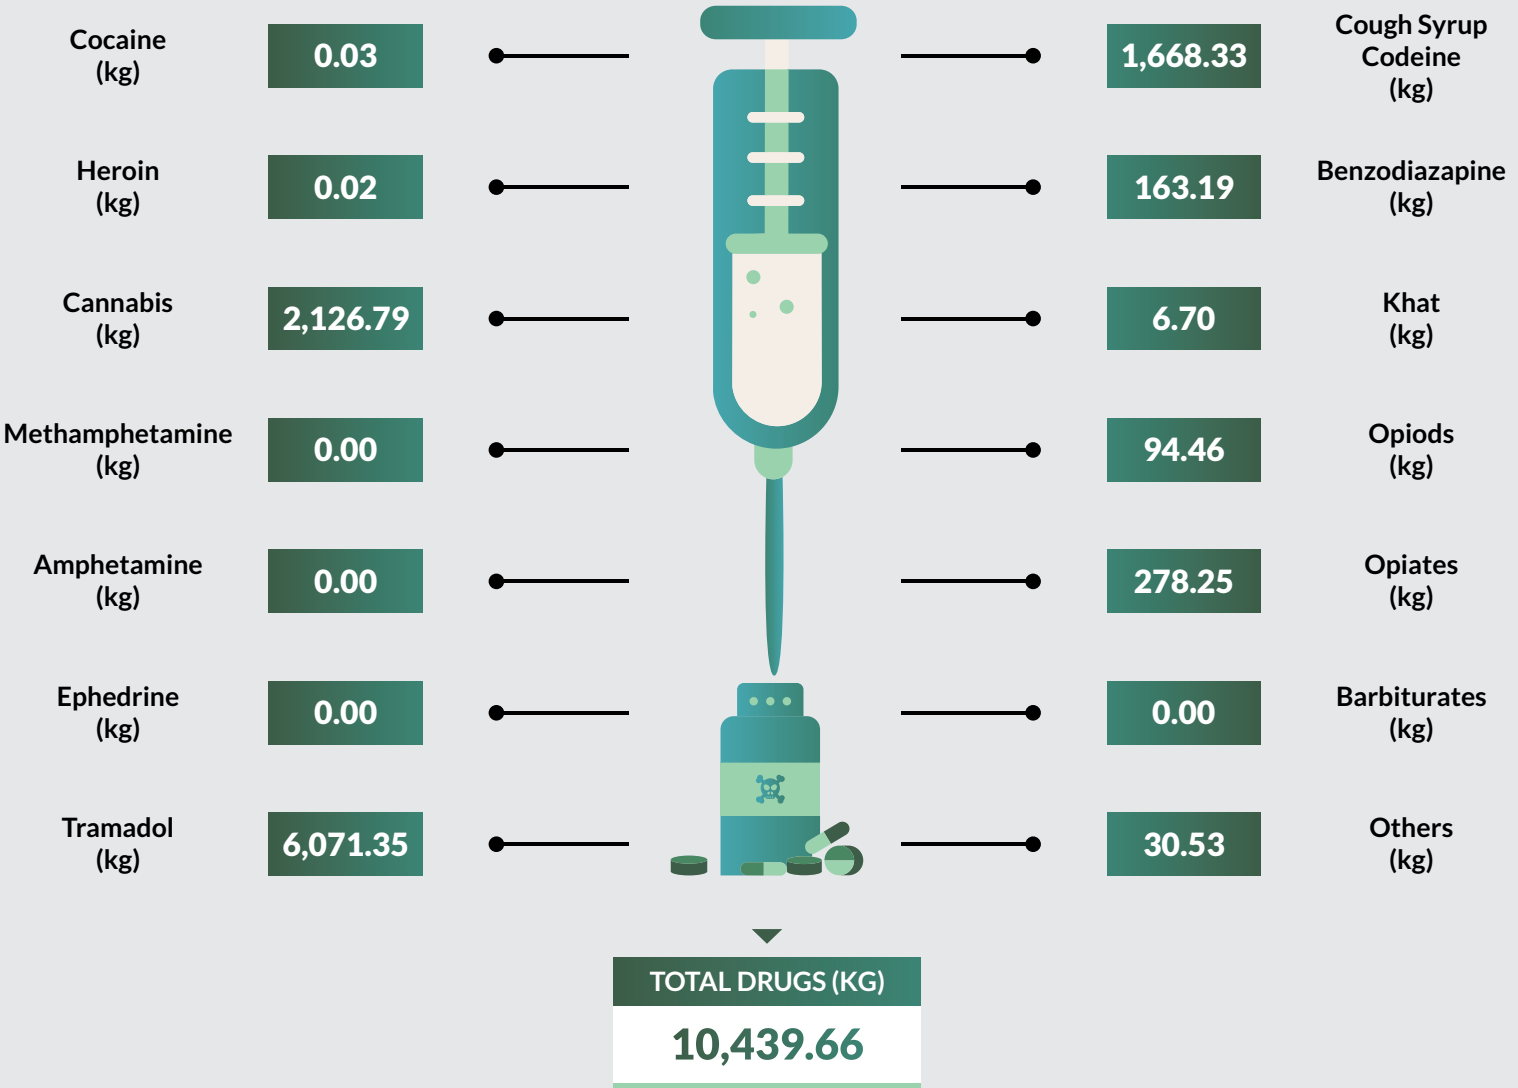

Drug Seizure and Arrest Statistics 2018

Kano State