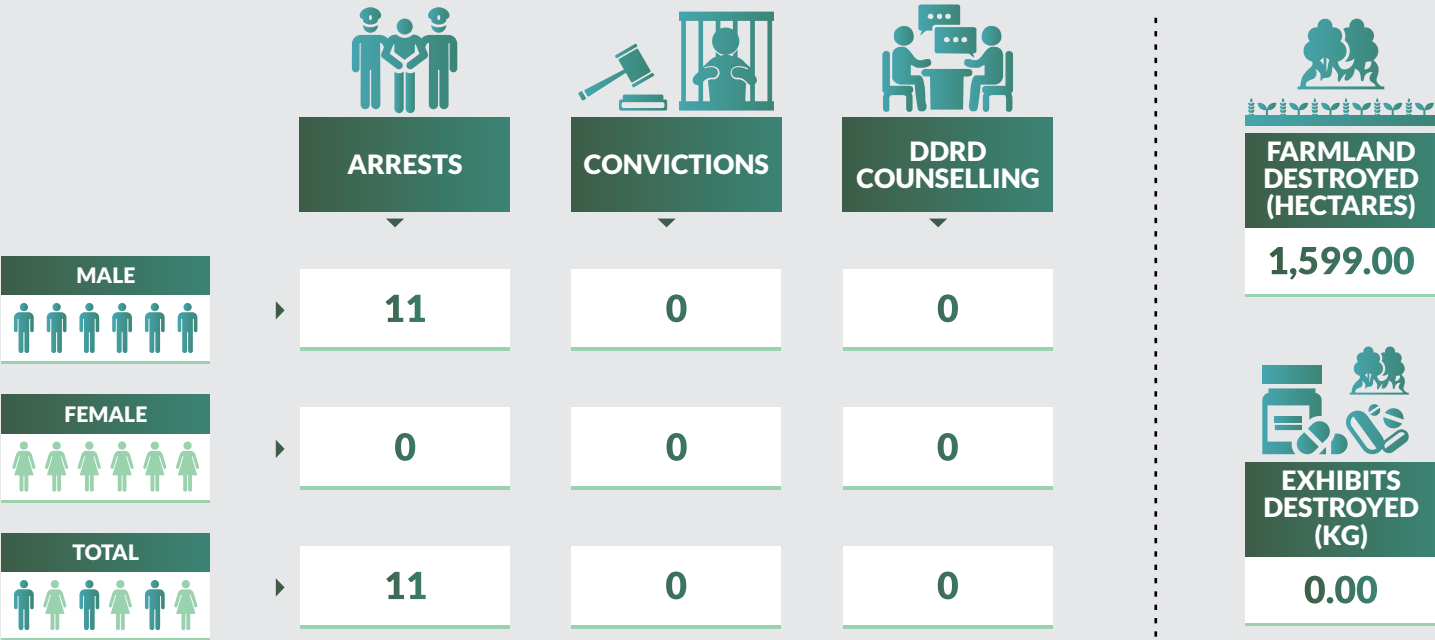

Drug Seizure and Arrest Statistics 2018

FCT ABUJA

Drug Seizure and Arrest Statistics 2018

DOGI - Drug Operation and General Investigation

Drug Seizure and Arrest Statistics 2018

SET - Special Enforcement Team

Drug Seizure and Arrest Statistics 2018

JTF - Joint Task Force

Drug Seizure and Arrest Statistics 2018

CIATF - Combined Inter-Agency Task Force

Drug Seizure and Arrest Statistics 2018

MMIA-LAGOS

Drug Seizure and Arrest Statistics 2018