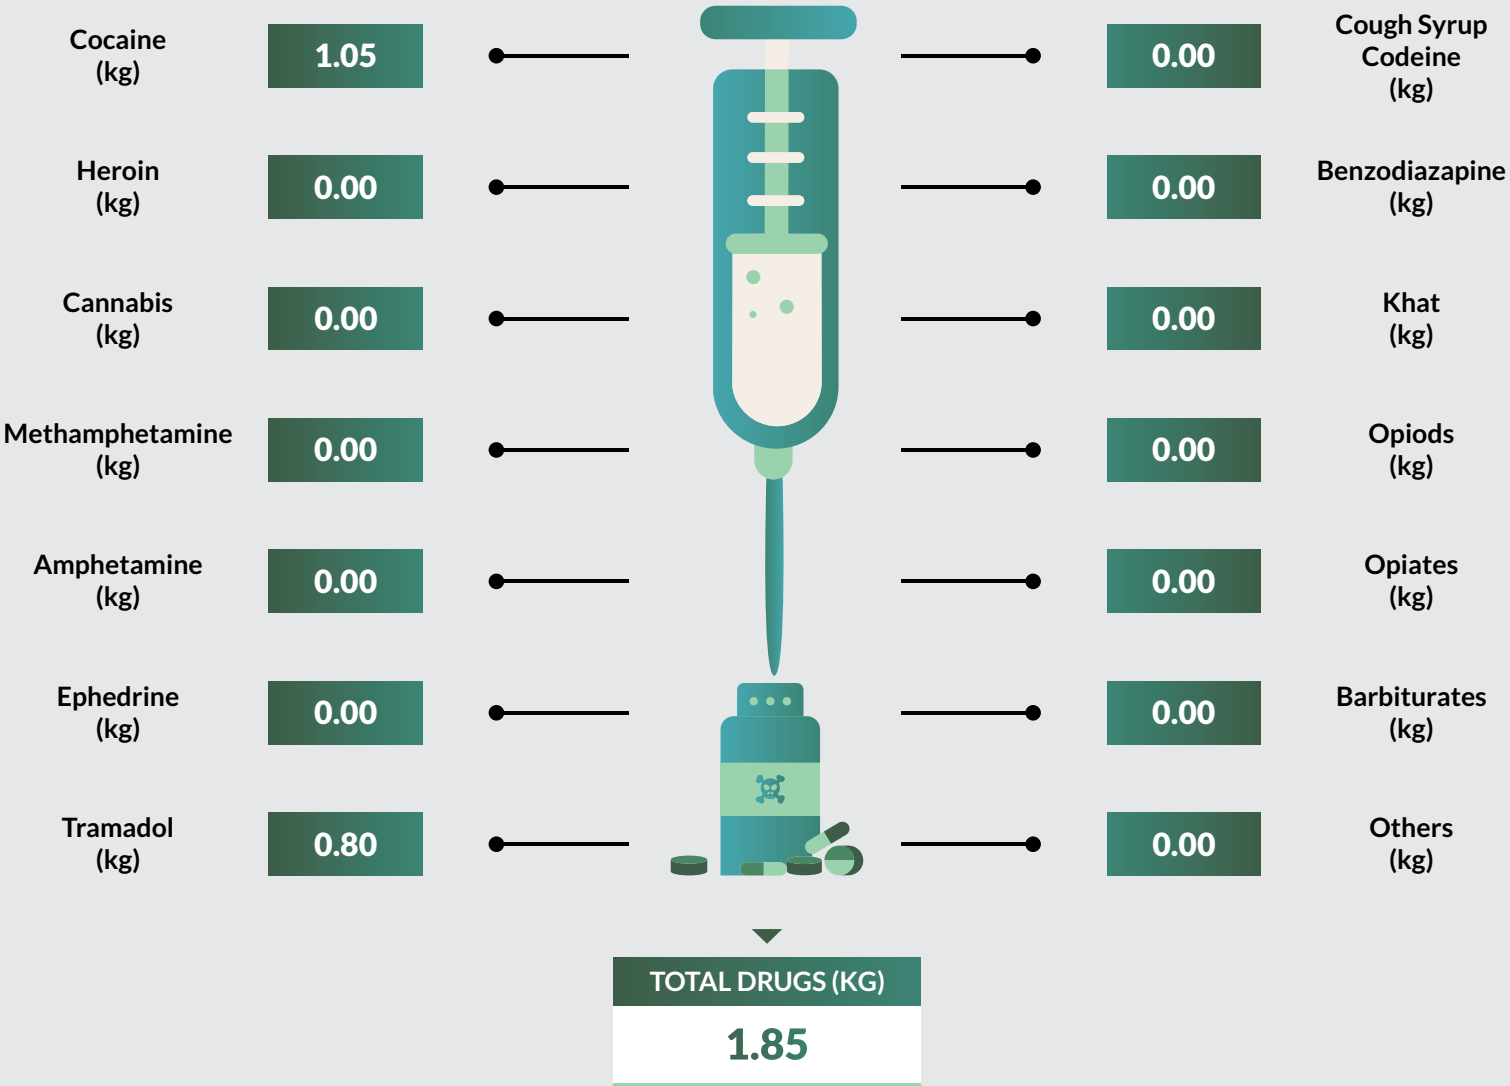

PHIA-PORT HARCOURT