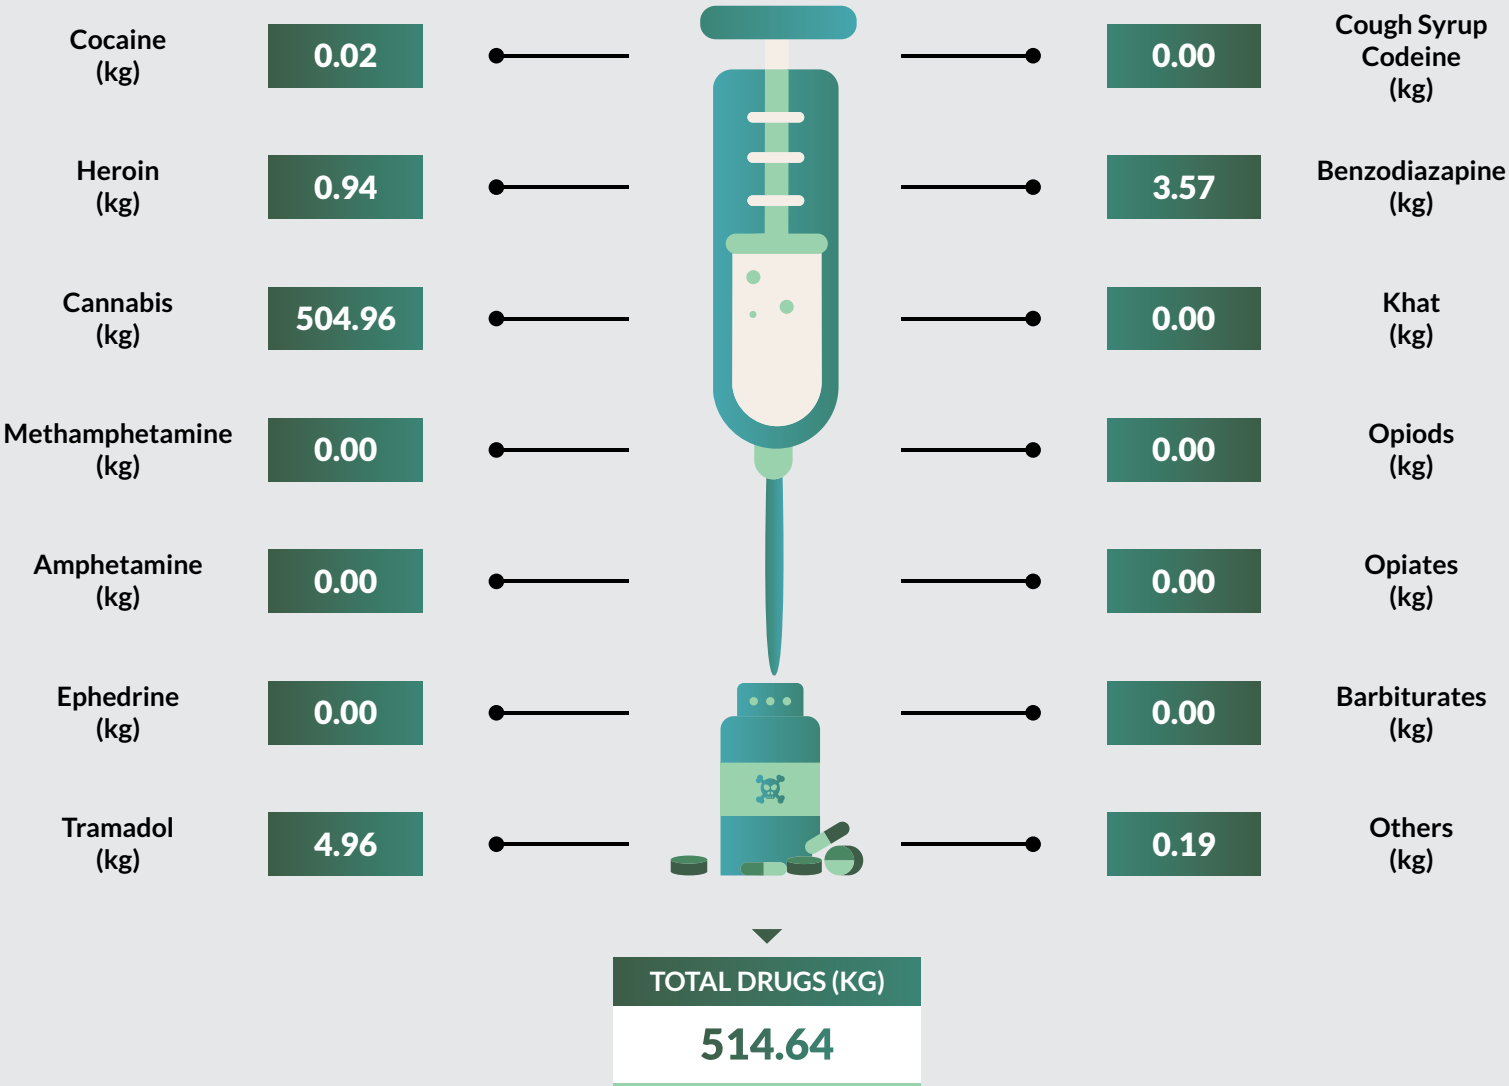

Tramadol followed closely with 22,562kg seized representing 7.1% of the total drug seized. Edo State recorded the highest kg (42,402) of drug seizure while Borno State recorded the least with 147.54kg of drugs seized.

9,824 arrests were made in 2018. 9,122 were male while 702 were female. 1,236 were convicted in 2018 while 1,002 were on counselling. 267,635 kg of exhibits were destroyed while 3,660 hectares of farmland were also destroyed.

Drug Seizure and Arrest Statistics 2018

Abia State

Drug Seizure and Arrest Statistics 2018

Adamawa State

Drug Seizure and Arrest Statistics 2018

Akwa Ibom State

Drug Seizure and Arrest Statistics 2018

Anambra State

Drug Seizure and Arrest Statistics 2018

Bauchi State

Drug Seizure and Arrest Statistics 2018

Bayelsa State

Drug Seizure and Arrest Statistics 2018

Benue State

Drug Seizure and Arrest Statistics 2018

Borno State