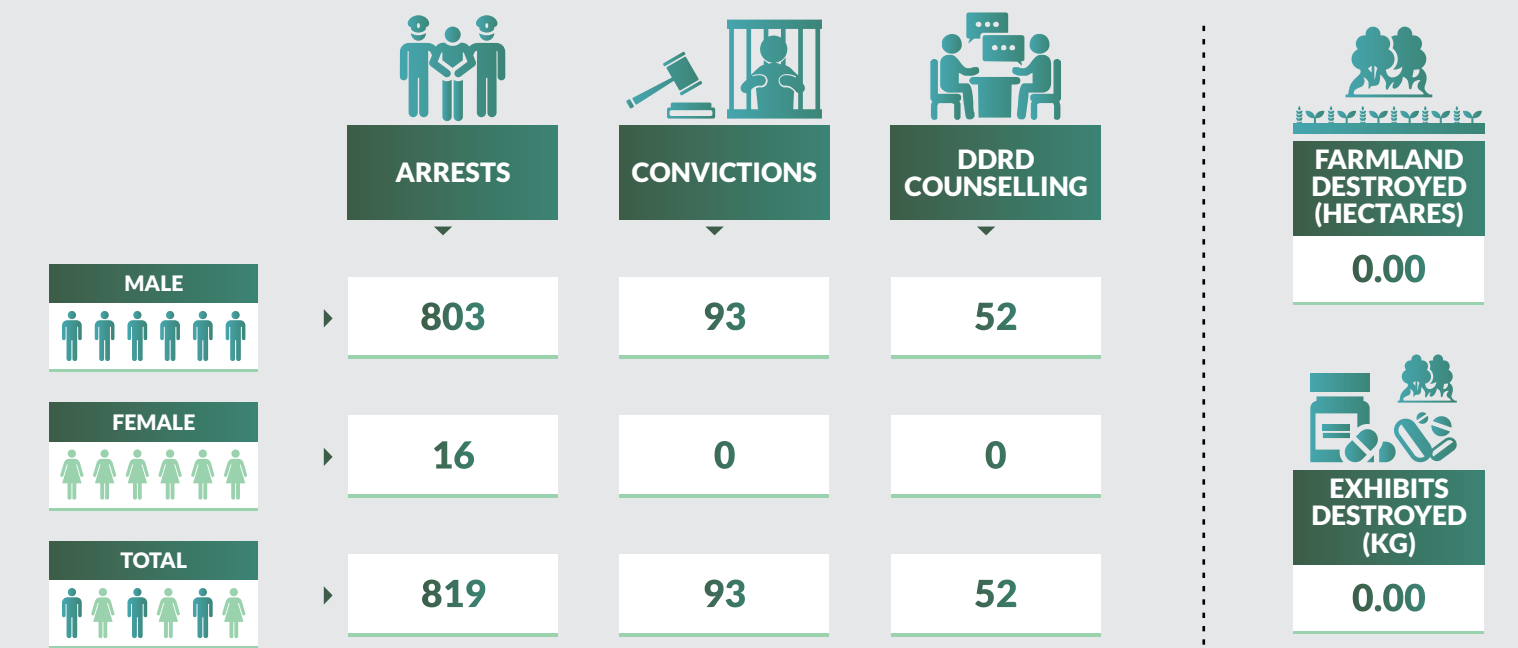

9,824 arrests were made in 2018. 9,122 were male while 702 were female. 1,236 were convicted in 2018 while 1,002 were on counselling. 267,635 kg of exhibits were destroyed while 3,660 hectares of farmland were also destroyed.

Drug Seizure and Arrest Statistics 2018

Jigawa State

Drug Seizure and Arrest Statistics 2018

Kaduna State

Drug Seizure and Arrest Statistics 2018

Kano State

Drug Seizure and Arrest Statistics 2018

Katsina State

Drug Seizure and Arrest Statistics 2018

Kebbi State

Drug Seizure and Arrest Statistics 2018

Kogi State

Drug Seizure and Arrest Statistics 2018

Kwara State

Drug Seizure and Arrest Statistics 2018

Lagos State