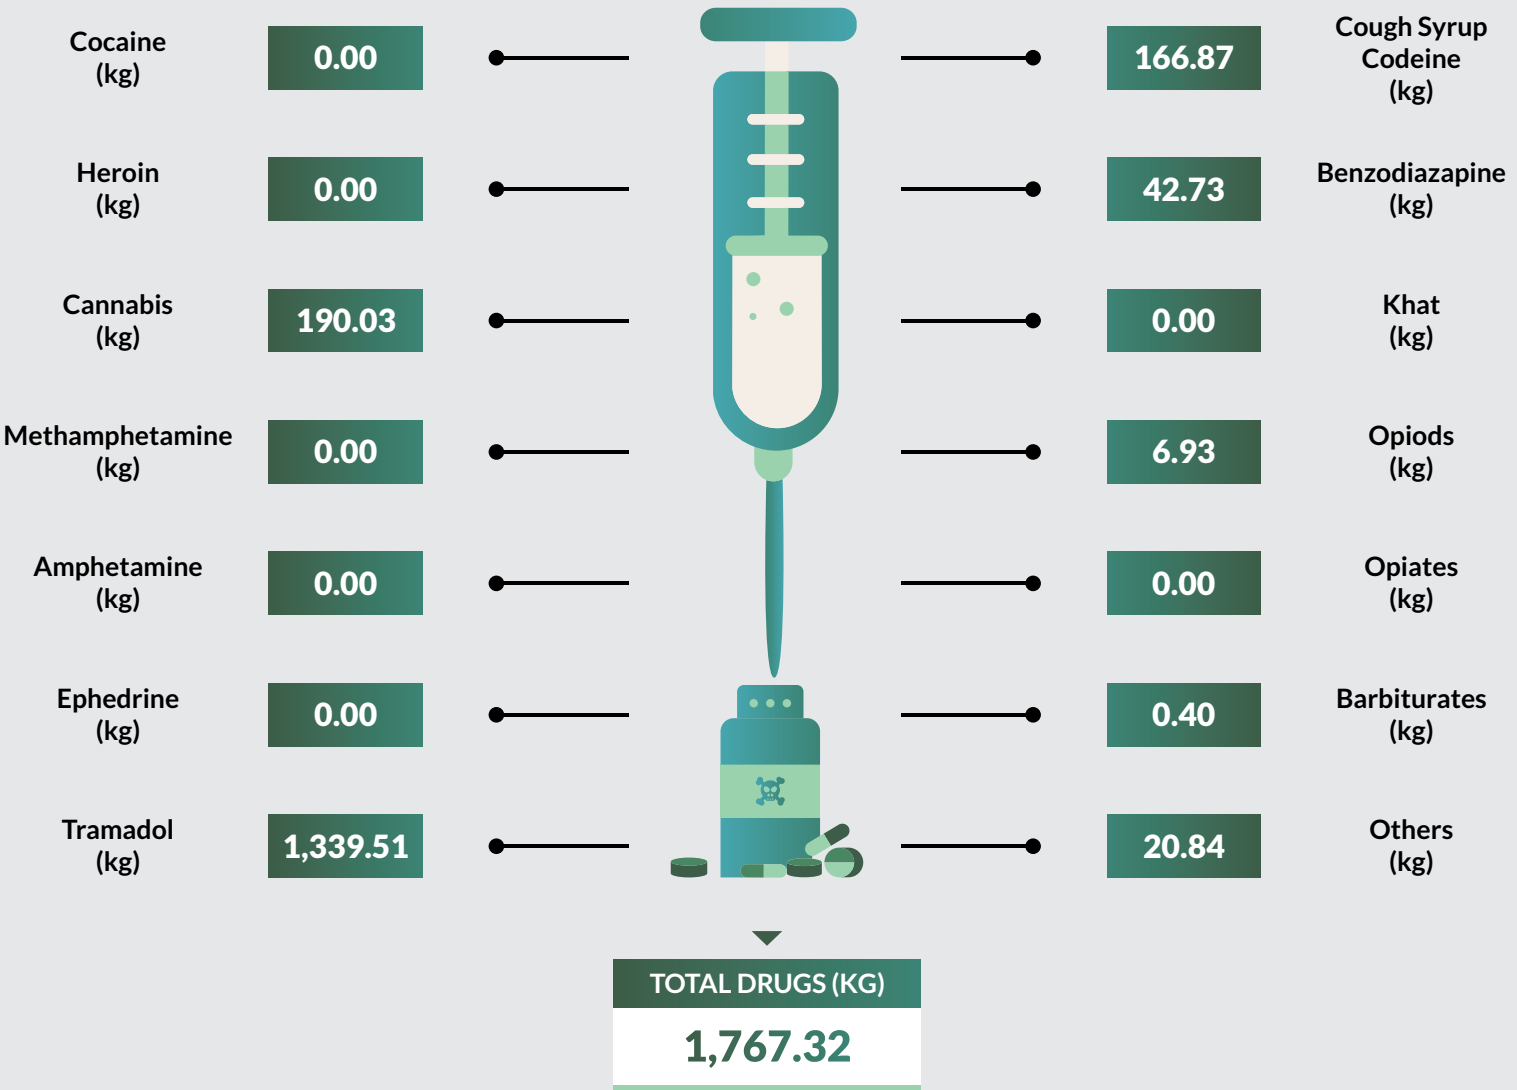

Drug Seizure and Arrest Statistics 2018

Kebbi State