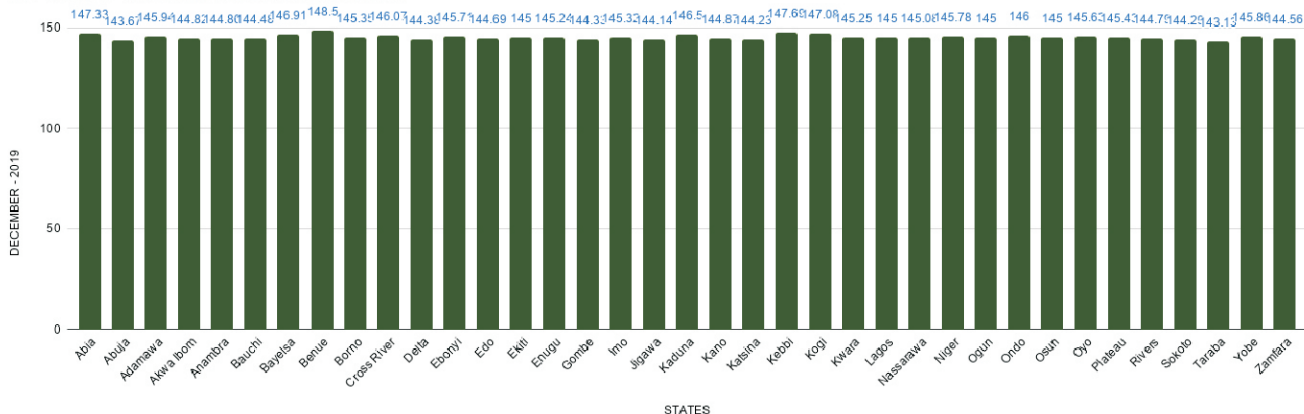

States with the highest average price of premium motor spirit (petrol) were Benue (N148.50), Kebbi(N147.69) and Abia (N147.33).

States with the lowest average price of premium motor spirit (petrol) were Taraba (N143.13), Abuja (N143.67) and Jigawa (N144.14).

PREMIUM MOTOR SPIRIT (PETROL) PRICE WATCH - DECEMBER 2019

Average PMS Prices Across States

STATES WITH THE HIGHEST AVERAGE PRICES IN DECEMBER 2019

	Dec-19	YoY%	MoM%
BENUE	148.50	1.30	3.01
KEBBI	147.69	1.05	-0.37
ABIA	147.33	1.80	-2.23

STATES WITH THE LOWEST AVERAGE PRICES IN DECEMBER 2019

	Dec-19	YoY%	MoM%
TARABA	143.13	-4.76	-1.87
ABUJA	143.67	-0.89	-0.37
JIGAWA	144.14	-0.05	-0.10

AVERAGE PMS PRICES ACROSS STATES

PREMIUM MOTOR SPIRIT (PETROL) PRICE WATCH - DECEMBER 2019