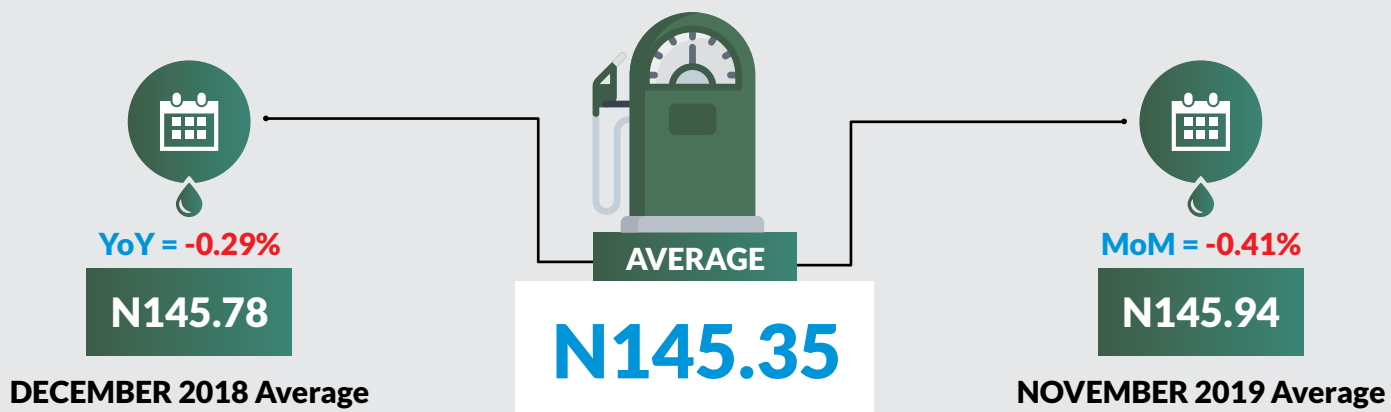

PREMIUM MOTOR SPIRIT (PETROL) PRICE WATCH - DECEMBER 2019

Average PMS Prices Across States