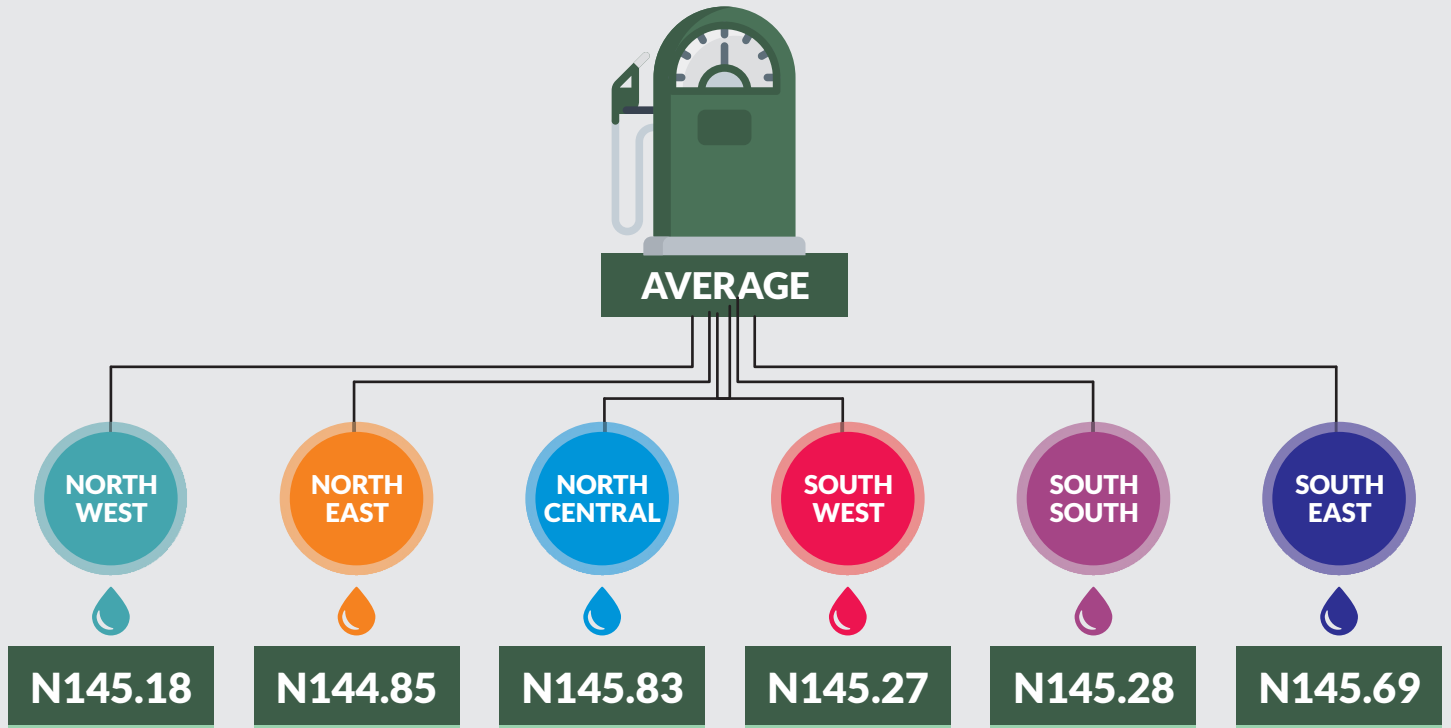

PREMIUM MOTOR SPIRIT (PETROL) PRICE WATCH - DECEMBER 2019

Average PMS Prices Across Zones

PREMIUM MOTOR SPIRIT (PETROL) PRICE WATCH - DECEMBER 2019

12 Months Average Prices

January 2019	
Average	145.70
YoY	-23.67
MoM	-0.05

February 2019	
Average	145.29
YoY	-15.75
MoM	-0.28

March 2019	
Average	145.32
YoY	-11.06
MoM	0.02

April 2019	
Average	145.92
YoY	-3.61
MoM	0.41

December 2018	
Average	145.78
YoY	-15.14
MoM	-1.14

May 2019	
Average	145.03
YoY	-3.42
MoM	-0.61