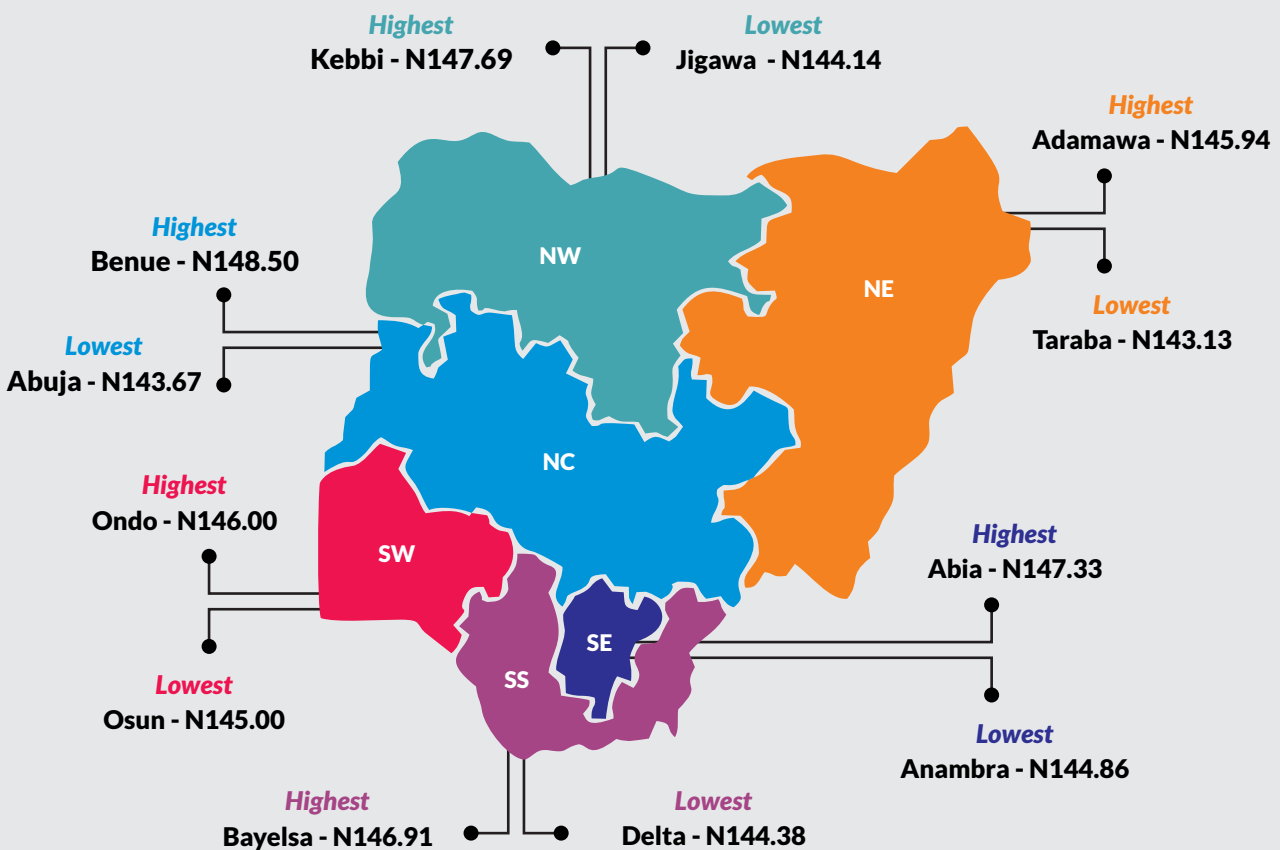

PREMIUM MOTOR SPIRIT (PETROL) PRICE WATCH - DECEMBER 2019

Average PMS Prices Across Zones

PREMIUM MOTOR SPIRIT (PETROL) PRICE WATCH - DECEMBER 2019

12 Months Average Prices

January 2019	
Average	145.70
YoY	-23.67
MoM	-0.05

February 2019	
Average	145.29
YoY	-15.75
MoM	-0.28

March 2019	
Average	145.32
YoY	-11.06
MoM	0.02

April 2019	
Average	145.92
YoY	-3.61
MoM	0.41

December 2018	
Average	145.78
YoY	-15.14
MoM	-1.14

May 2019	
Average	145.03
YoY	-3.42
MoM	-0.61